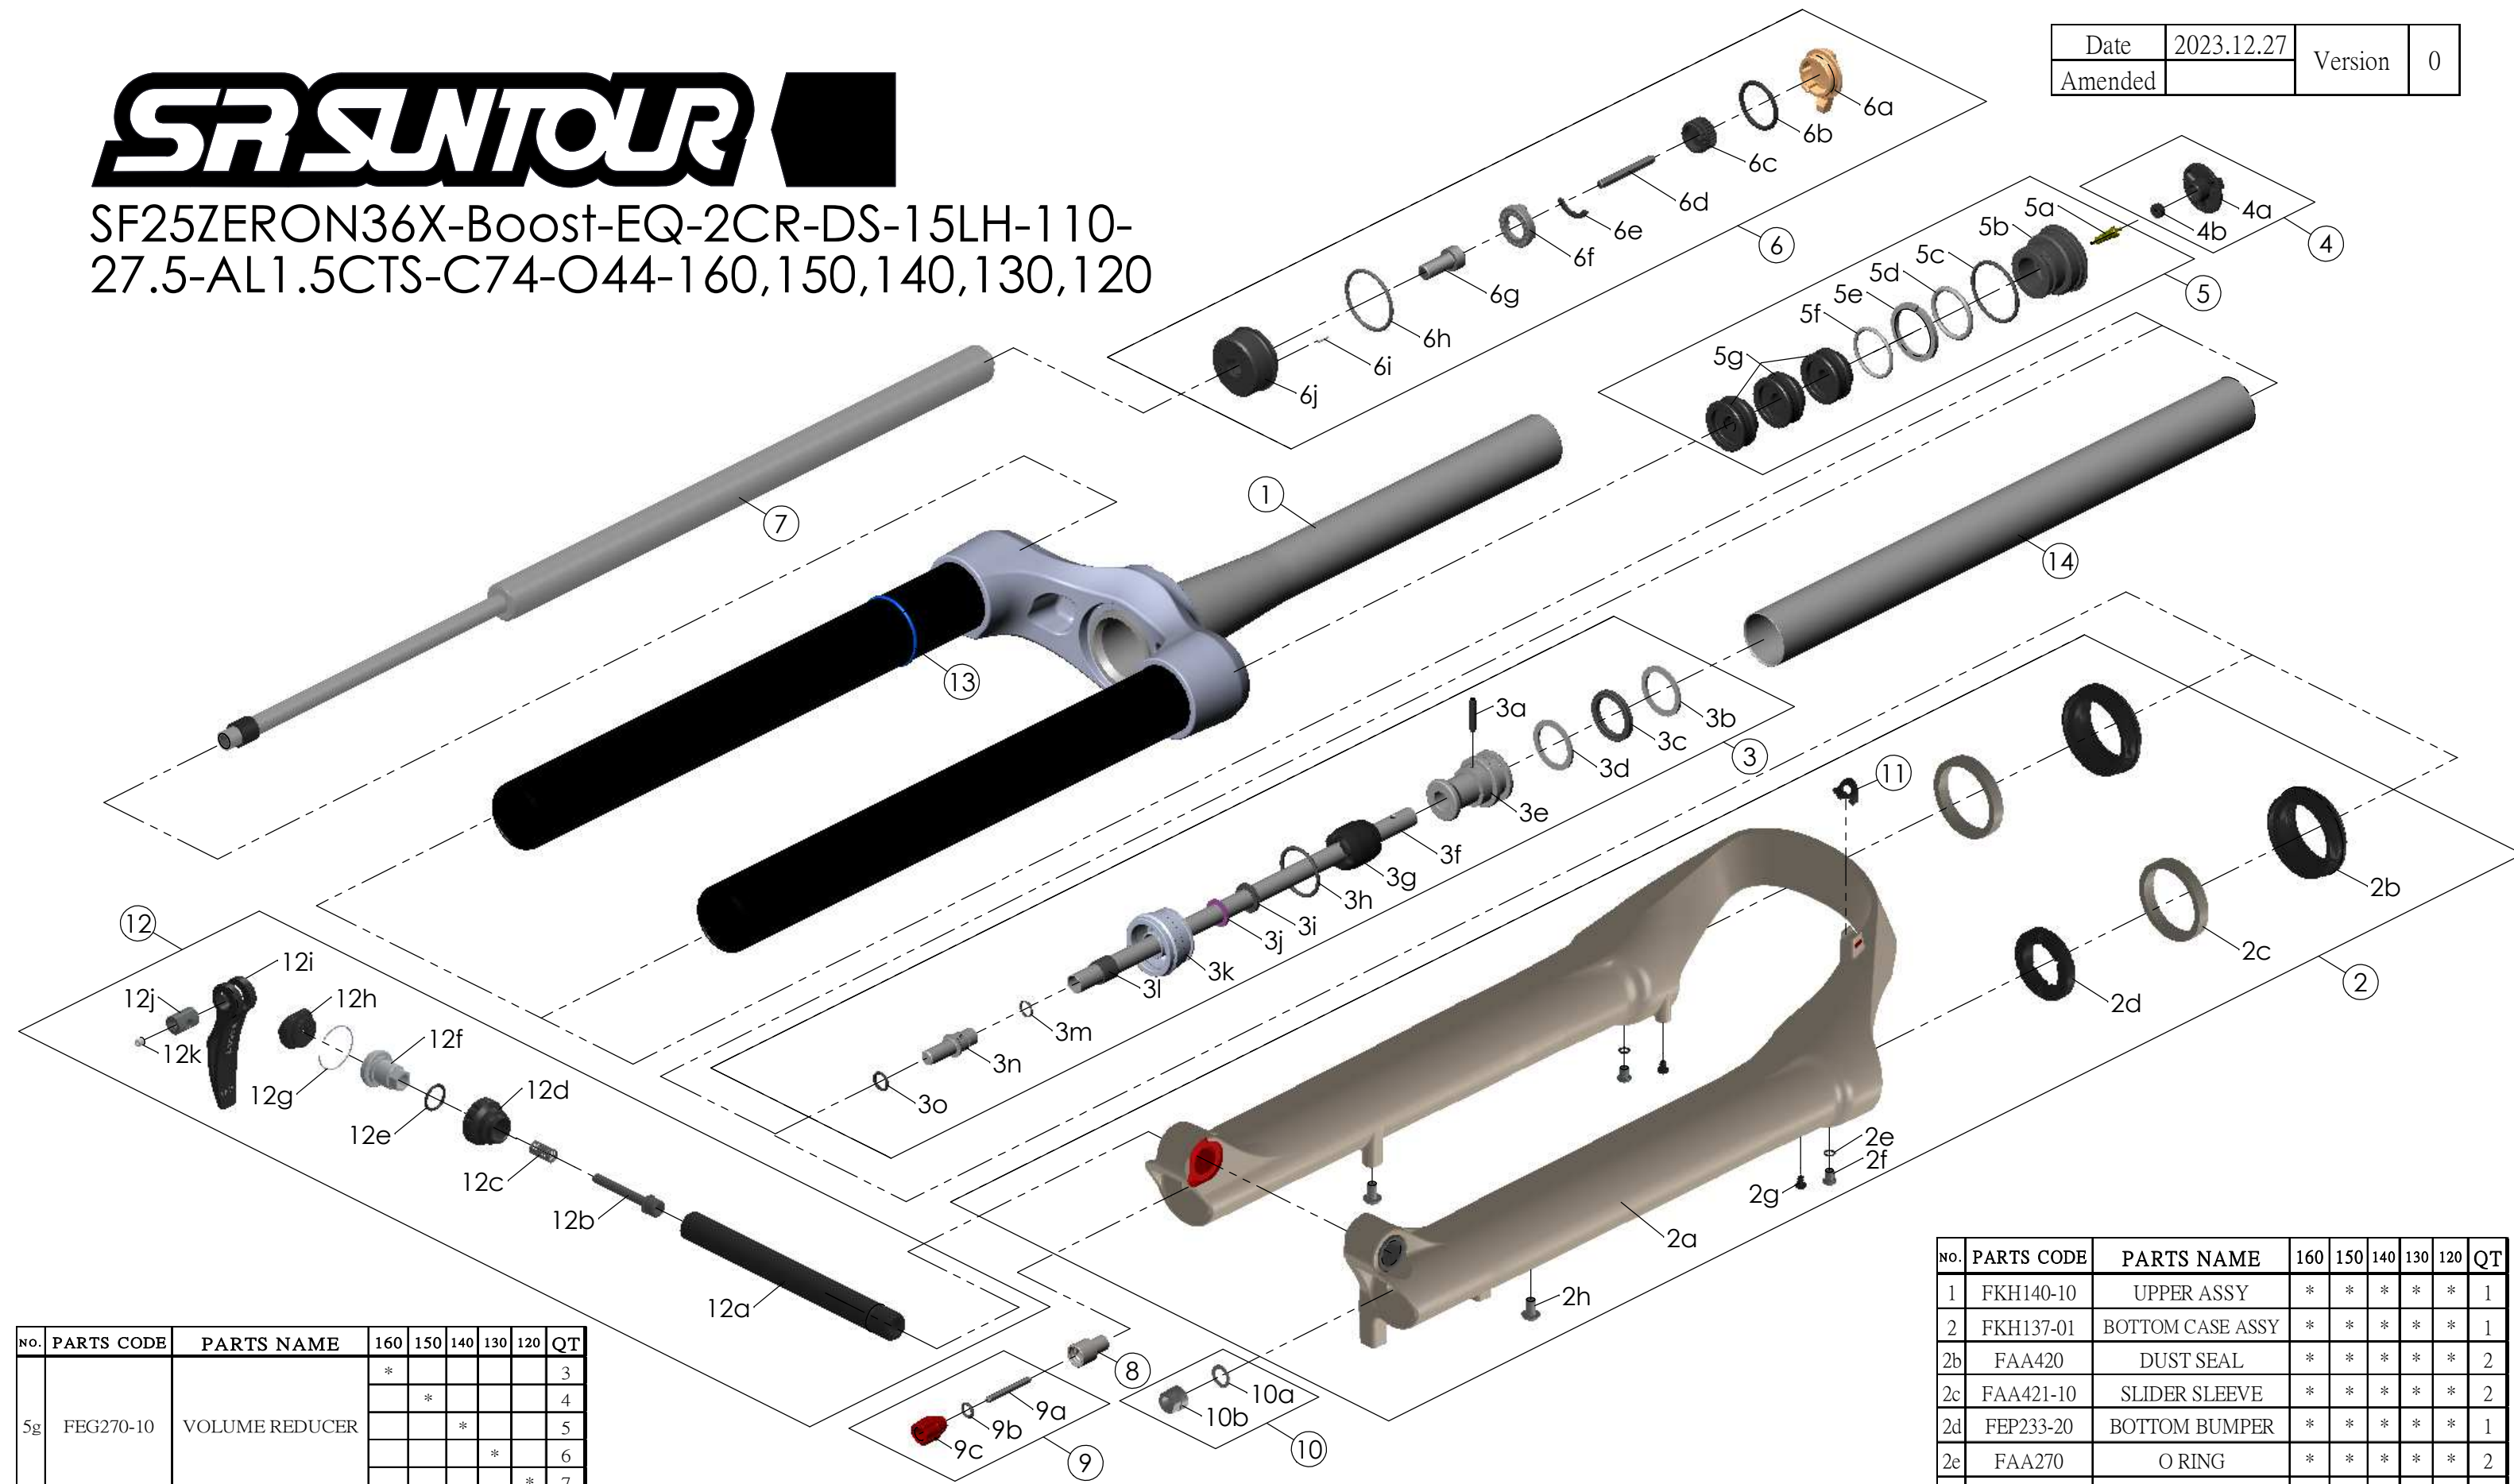

SF25ZERON36X-Boost-EQ-2CR-DS-15LH-110-27.5-AL1.5CTS-C74-O44-160,150,140,130,120

Date	2023.12.27	Version	0
Amended			

NO.	PARTS CODE	PARTS NAME	160	150	140	130	120	QT	
5g	FEG270-10	VOLUME REDUCER	*					3	
				*				4	
					*			5	
						*		6	
							*	7	
								*	8
									9
6	FKE526-28	LO TOP CAP ASSY	*	*	*	*	*	1	
7	FUN200-65	LOR UNIT	*	*	*	*	*	1	
8	FSB058	DAMPER FIXING BOLT	*	*	*	*	*	1	
9	FKA004-30	REBOUND KNOB ASSY	*	*	*	*	*	1	
10	FKA063-03	FIXING NUT SET	*	*	*	*	*	1	
11	FEG034	CABLE CLIP	*	*	*	*	*	1	
12	FKA116-02	15LH-110 AXLE SET	*	*	*	*	*	1	
13	FAA397-40	O RING	*	*	*	*	*	1	
14	FPE099-00	Air Cylinder	*	*	*	*	*	1	

NO.	PARTS CODE	PARTS NAME	160	150	140	130	120	QT
5	FKE594	AIR CAP ASSY	*					1
	FKE594-10			*				
	FKE594-20				*			
	FKE594-30					*		
	FKE594-40						*	

NO.	PARTS CODE	PARTS NAME	160	150	140	130	120	QT
3f	FPE002-80	SUPPORT TUBE	*					1
	FPE002-81			*				1
	FPE002-82				*			1
	FPE002-83					*		1
	FPE002-84						*	1
4	FKE595	VALVE CAP ASSY	*	*	*	*	*	1

NO.	PARTS CODE	PARTS NAME	160	150	140	130	120	QT
1	FKH140-10	UPPER ASSY	*	*	*	*	*	1
2	FKH137-01	BOTTOM CASE ASSY	*	*	*	*	*	1
2b	FAA420	DUST SEAL	*	*	*	*	*	2
2c	FAA421-10	SLIDER SLEEVE	*	*	*	*	*	2
2d	FEP233-20	BOTTOM BUMPER	*	*	*	*	*	1
2e	FAA270	O RING	*	*	*	*	*	2
2f	FSB188	SEAL SCREW	*	*	*	*	*	2
2g	FAA200-10	MOUNT CAP	*	*	*	*	*	2
2h	FSB203	FIXING BOLT	*	*	*	*	*	2
3	FKH154-00	AIR CYLINDER ASSY	*					1
	FKH154-01			*				
	FKH154-02				*			
	FKH154-03					*		
	FKH154-04					*		