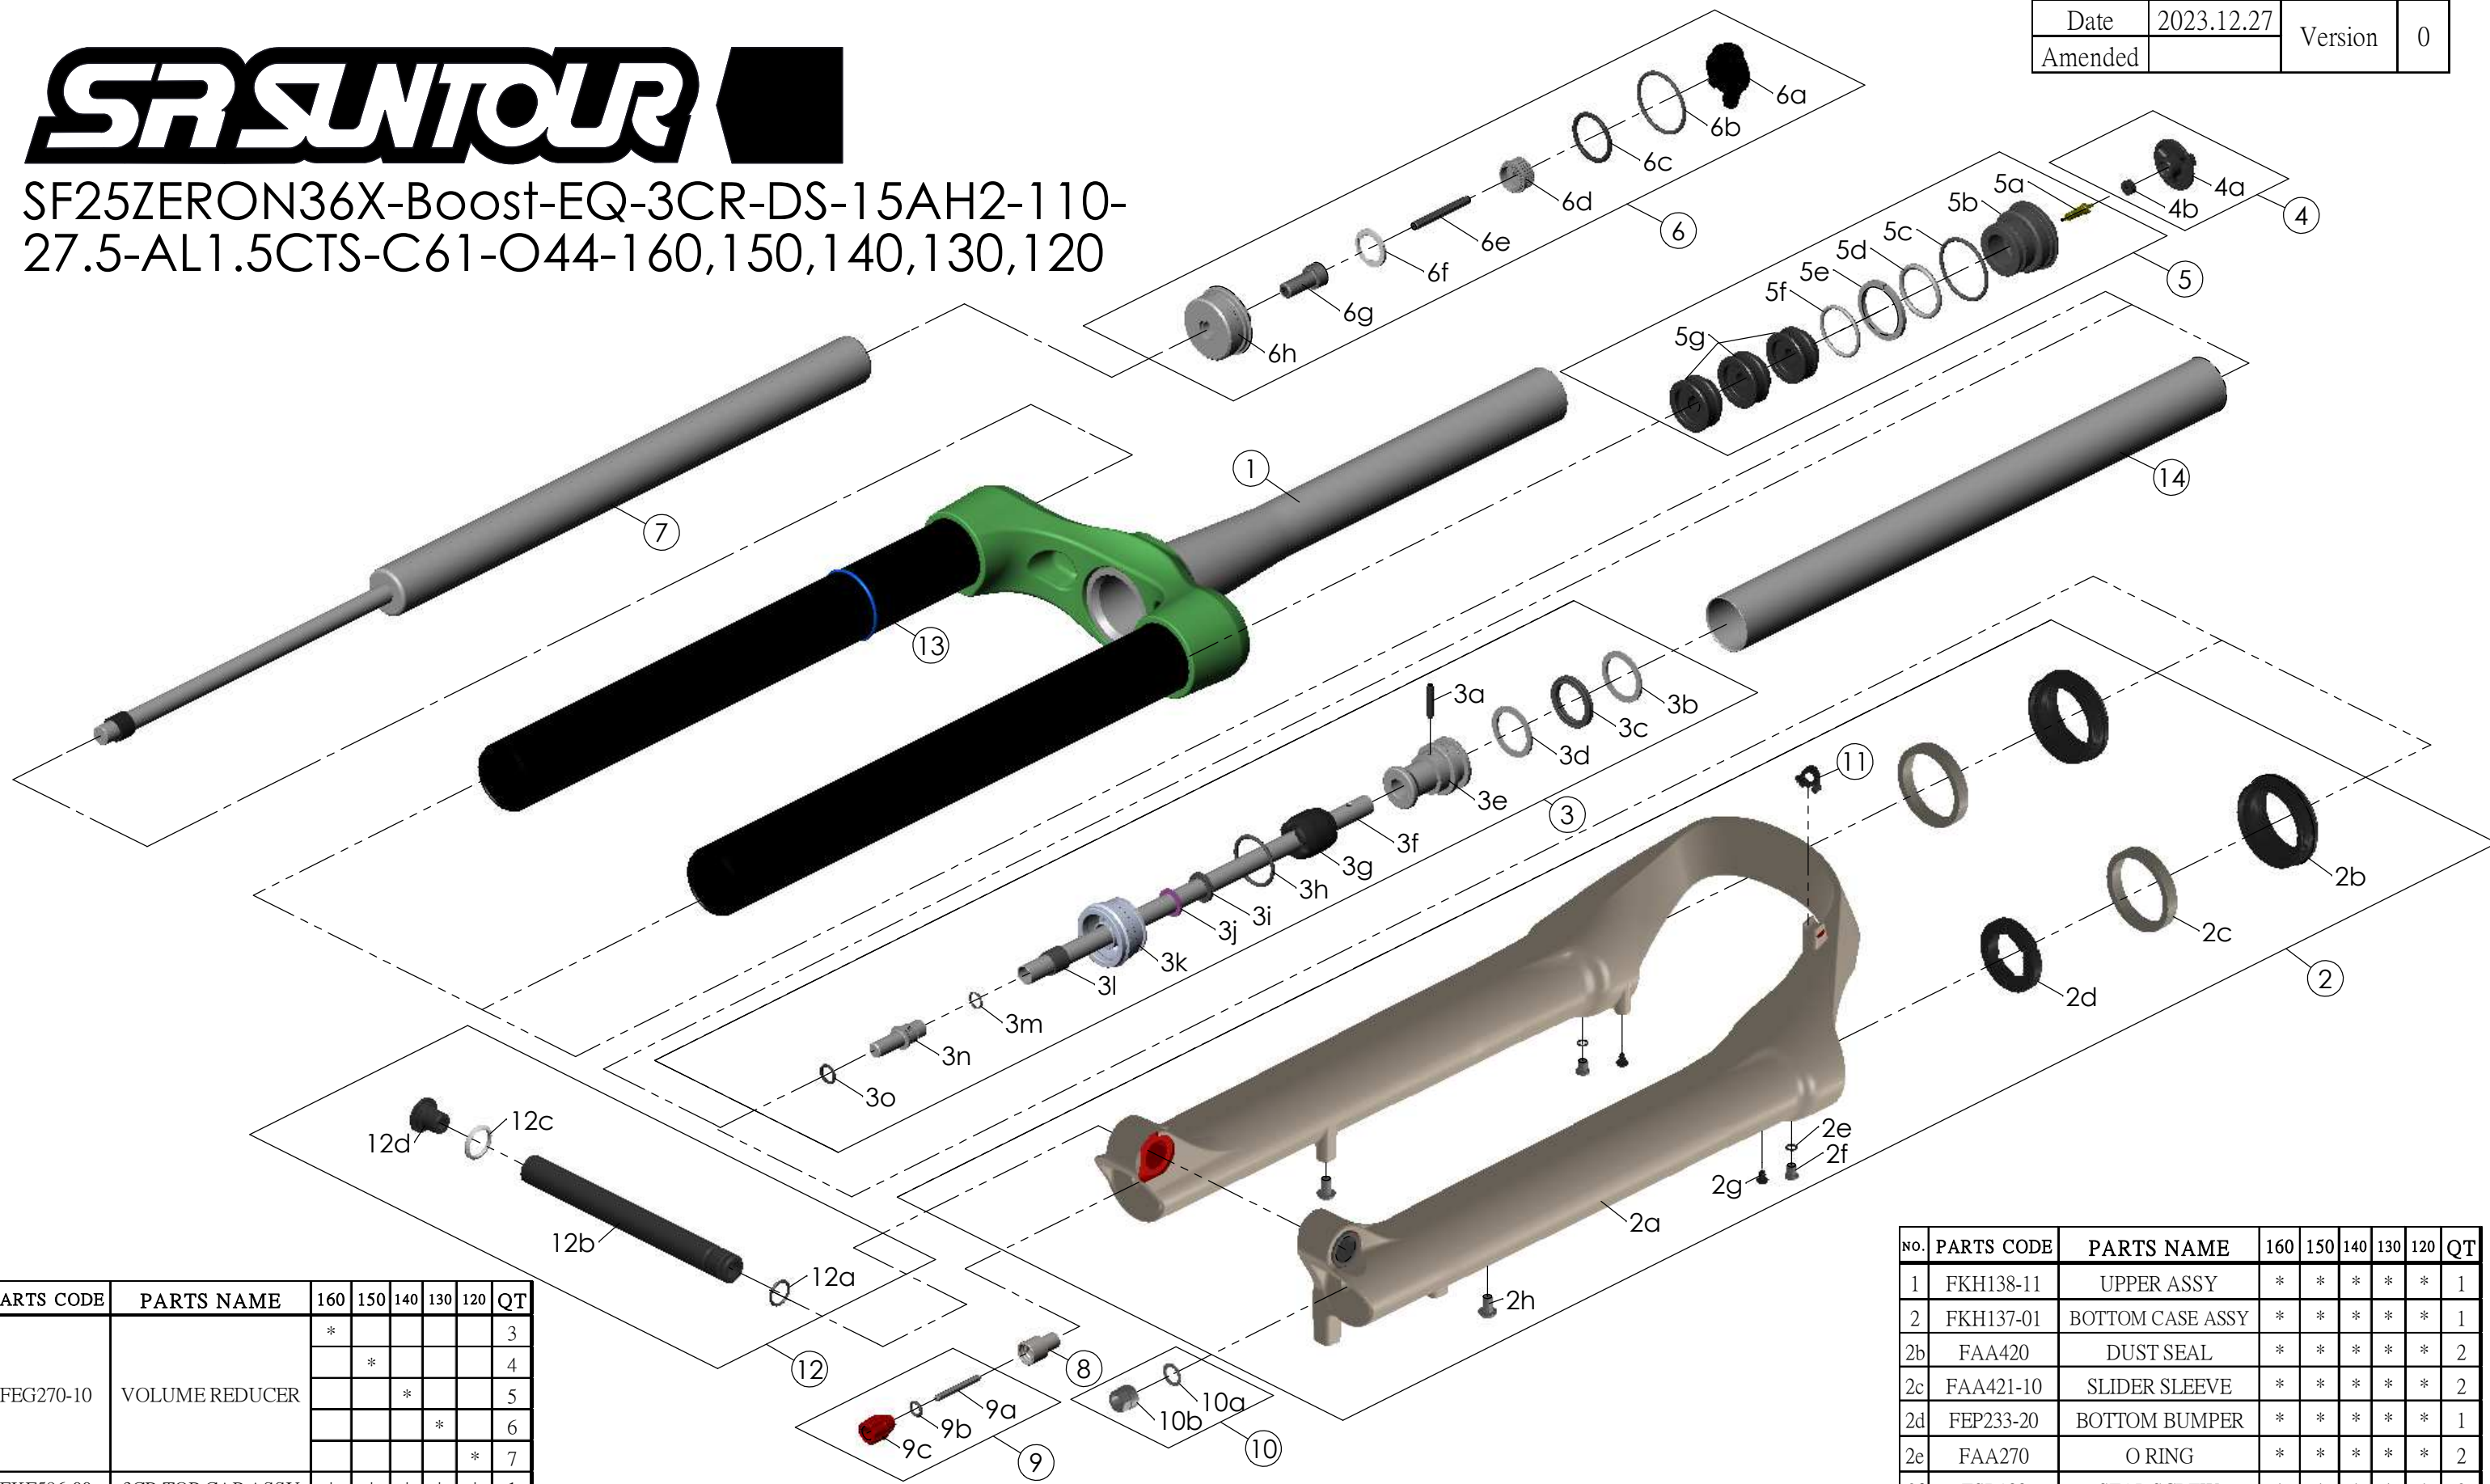

SF25ZERON36X-Boost-EQ-3CR-DS-15AH2-110-27.5-AL1.5CTS-C61-O44-160,150,140,130,120

Date	2023.12.27	Version	0
Amended			

No.	PARTS CODE	PARTS NAME	160	150	140	130	120	QT
5g	FEG270-10	VOLUME REDUCER	*					3
				*				4
					*			5
						*		6
							*	7
6	FKE596-00	3CR TOP CAP ASSY	*	*	*	*	1	
7	FUN230-65	3CR UNIT	*	*	*	*	1	
8	FSB058	DAMPER FIXING BOLT	*	*	*	*	1	
9	FKA004-30	REBOUND KNOB ASSY	*	*	*	*	1	
10	FKA063-03	FIXING NUT SET	*	*	*	*	1	
11	FEG034	CABLE CLIP	*	*	*	*	1	
12	FKA117-00	15AH2-110 THRU AXLE SET	*	*	*	*	1	
13	FAA397-40	O RING	*	*	*	*	1	
14	FPE099-00	Air Cylinder	*	*	*	*	1	

No.	PARTS CODE	PARTS NAME	160	150	140	130	120	QT
5	FKE594	AIR CAP ASSY	*					1
	FKE594-10			*				
	FKE594-20				*			
	FKE594-30					*		
	FKE594-40						*	

No.	PARTS CODE	PARTS NAME	160	150	140	130	120	QT
3f	FPE002-80	SUPPORT TUBE	*					1
	FPE002-81			*				1
	FPE002-82				*			1
	FPE002-83					*		1
	FPE002-84						*	1
4	FKE595	VALVE CAP ASSY	*	*	*	*	1	

No.	PARTS CODE	PARTS NAME	160	150	140	130	120	QT
1	FKH138-11	UPPER ASSY	*	*	*	*	*	1
2	FKH137-01	BOTTOM CASE ASSY	*	*	*	*	*	1
2b	FAA420	DUST SEAL	*	*	*	*	*	2
2c	FAA421-10	SLIDER SLEEVE	*	*	*	*	*	2
2d	FEP233-20	BOTTOM BUMPER	*	*	*	*	*	1
2e	FAA270	O RING	*	*	*	*	*	2
2f	FSB188	SEAL SCREW	*	*	*	*	*	2
2g	FAA200-10	MOUNT CAP	*	*	*	*	*	2
2h	FSB203	FIXING BOLT	*	*	*	*	*	2
3	FKH154-00	AIR CYLINDER ASSY	*					1
	FKH154-01			*				
	FKH154-02				*			
	FKH154-03					*		
	FKH154-04						*	