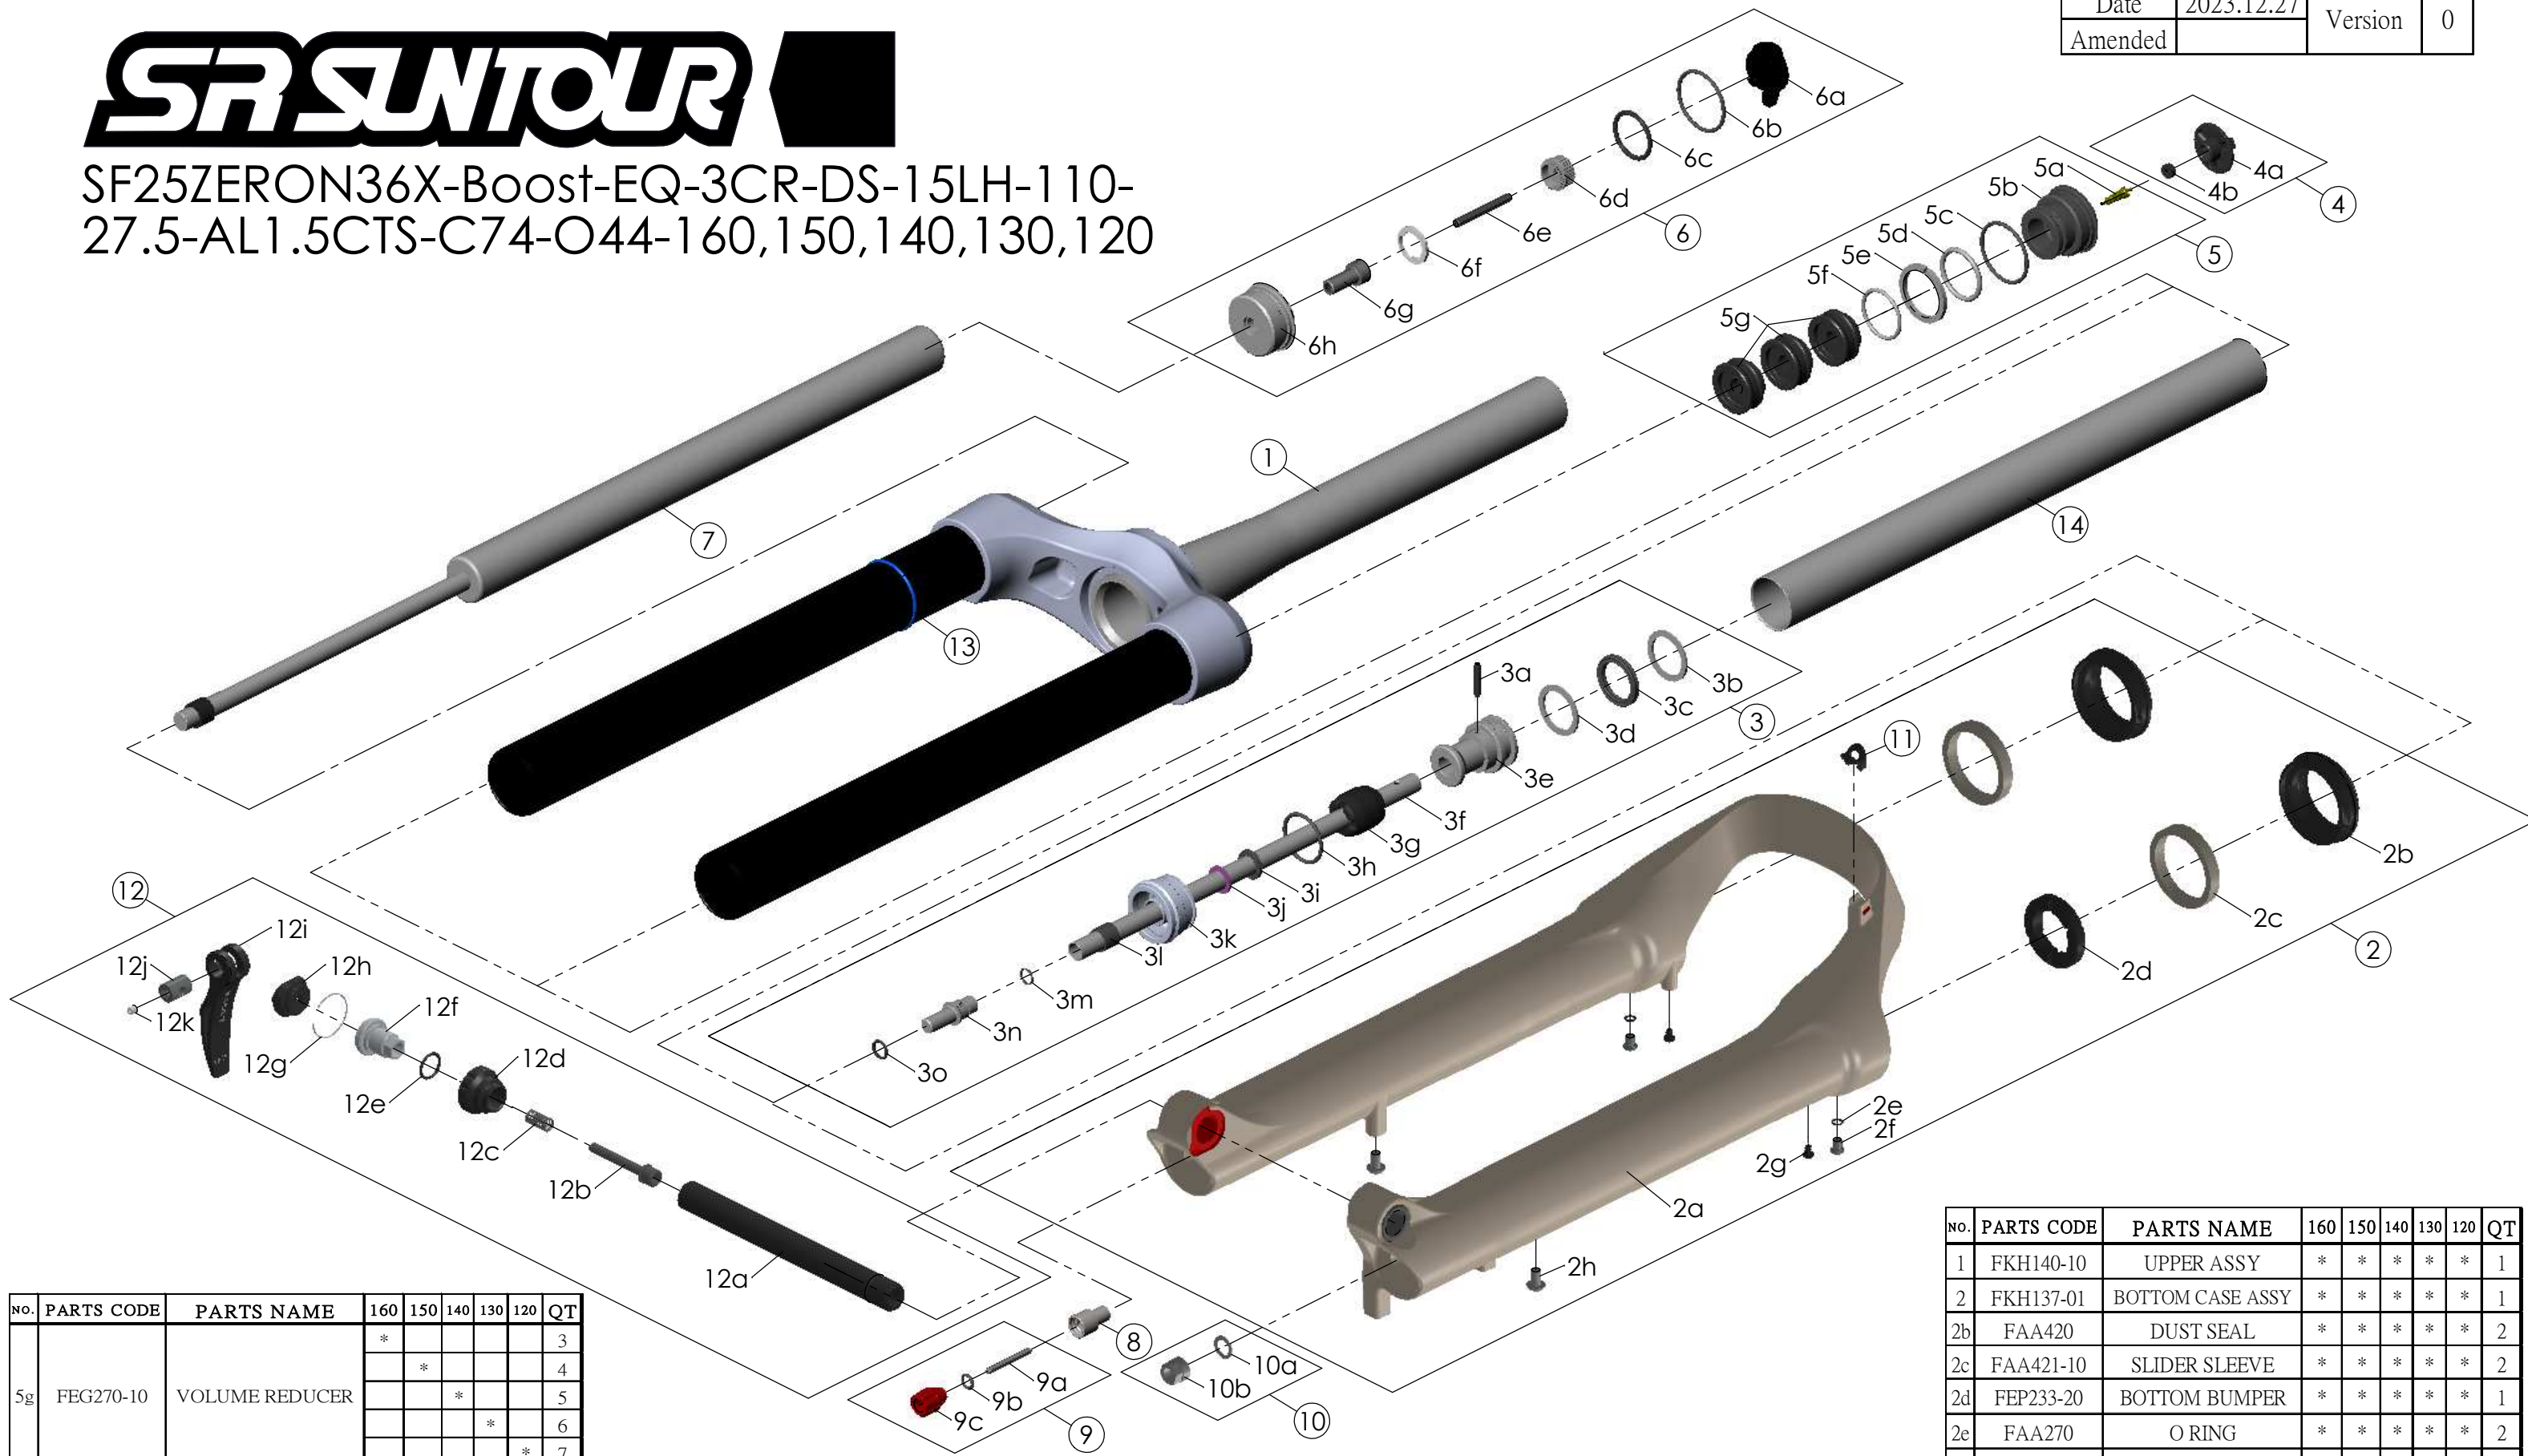

SF25ZERON36X-Boost-EQ-3CR-DS-15LH-110-27.5-AL1.5CTS-C74-O44-160,150,140,130,120

Date	2023.12.27	Version	0
Amended			

NO.	PARTS CODE	PARTS NAME	160	150	140	130	120	QT	
5g	FEG270-10	VOLUME REDUCER	*					3	
				*				4	
					*			5	
						*		6	
							*	7	
								*	
									*
6	FKE596-00	3CR TOP CAP ASSY	*	*	*	*	*	1	
7	FUN230-65	3CR UNIT	*	*	*	*	*	1	
8	FSB058	DAMPER FIXING BOLT	*	*	*	*	*	1	
9	FKA004-30	REBOUND KNOB ASSY	*	*	*	*	*	1	
10	FKA063-03	FIXING NUT SET	*	*	*	*	*	1	
11	FEG034	CABLE CLIP	*	*	*	*	*	1	
12	FKA116-02	15LH-110 AXLE SET	*	*	*	*	*	1	
13	FAA397-40	O RING	*	*	*	*	*	1	
14	FPE099-00	Air Cylinder	*	*	*	*	*	1	

NO.	PARTS CODE	PARTS NAME	160	150	140	130	120	QT
5	FKE594	AIR CAP ASSY	*					
	FKE594-10			*				
	FKE594-20				*			1
	FKE594-30					*		
	FKE594-40						*	

NO.	PARTS CODE	PARTS NAME	160	150	140	130	120	QT
3f	FPE002-80	SUPPORT TUBE	*					1
	FPE002-81			*				1
	FPE002-82				*			1
	FPE002-83					*		1
	FPE002-84						*	1
4	FKE595	VALVE CAP ASSY	*	*	*	*	*	1

NO.	PARTS CODE	PARTS NAME	160	150	140	130	120	QT
1	FKH140-10	UPPER ASSY	*	*	*	*	*	1
2	FKH137-01	BOTTOM CASE ASSY	*	*	*	*	*	1
2b	FAA420	DUST SEAL	*	*	*	*	*	2
2c	FAA421-10	SLIDER SLEEVE	*	*	*	*	*	2
2d	FEP233-20	BOTTOM BUMPER	*	*	*	*	*	1
2e	FAA270	O RING	*	*	*	*	*	2
2f	FSB188	SEAL SCREW	*	*	*	*	*	2
2g	FAA200-10	MOUNT CAP	*	*	*	*	*	2
2h	FSB203	FIXING BOLT	*	*	*	*	*	2
3	FKH154-00	AIR CYLINDER ASSY	*					
	FKH154-01			*				
	FKH154-02				*			
	FKH154-03					*		
	FKH154-04					*		