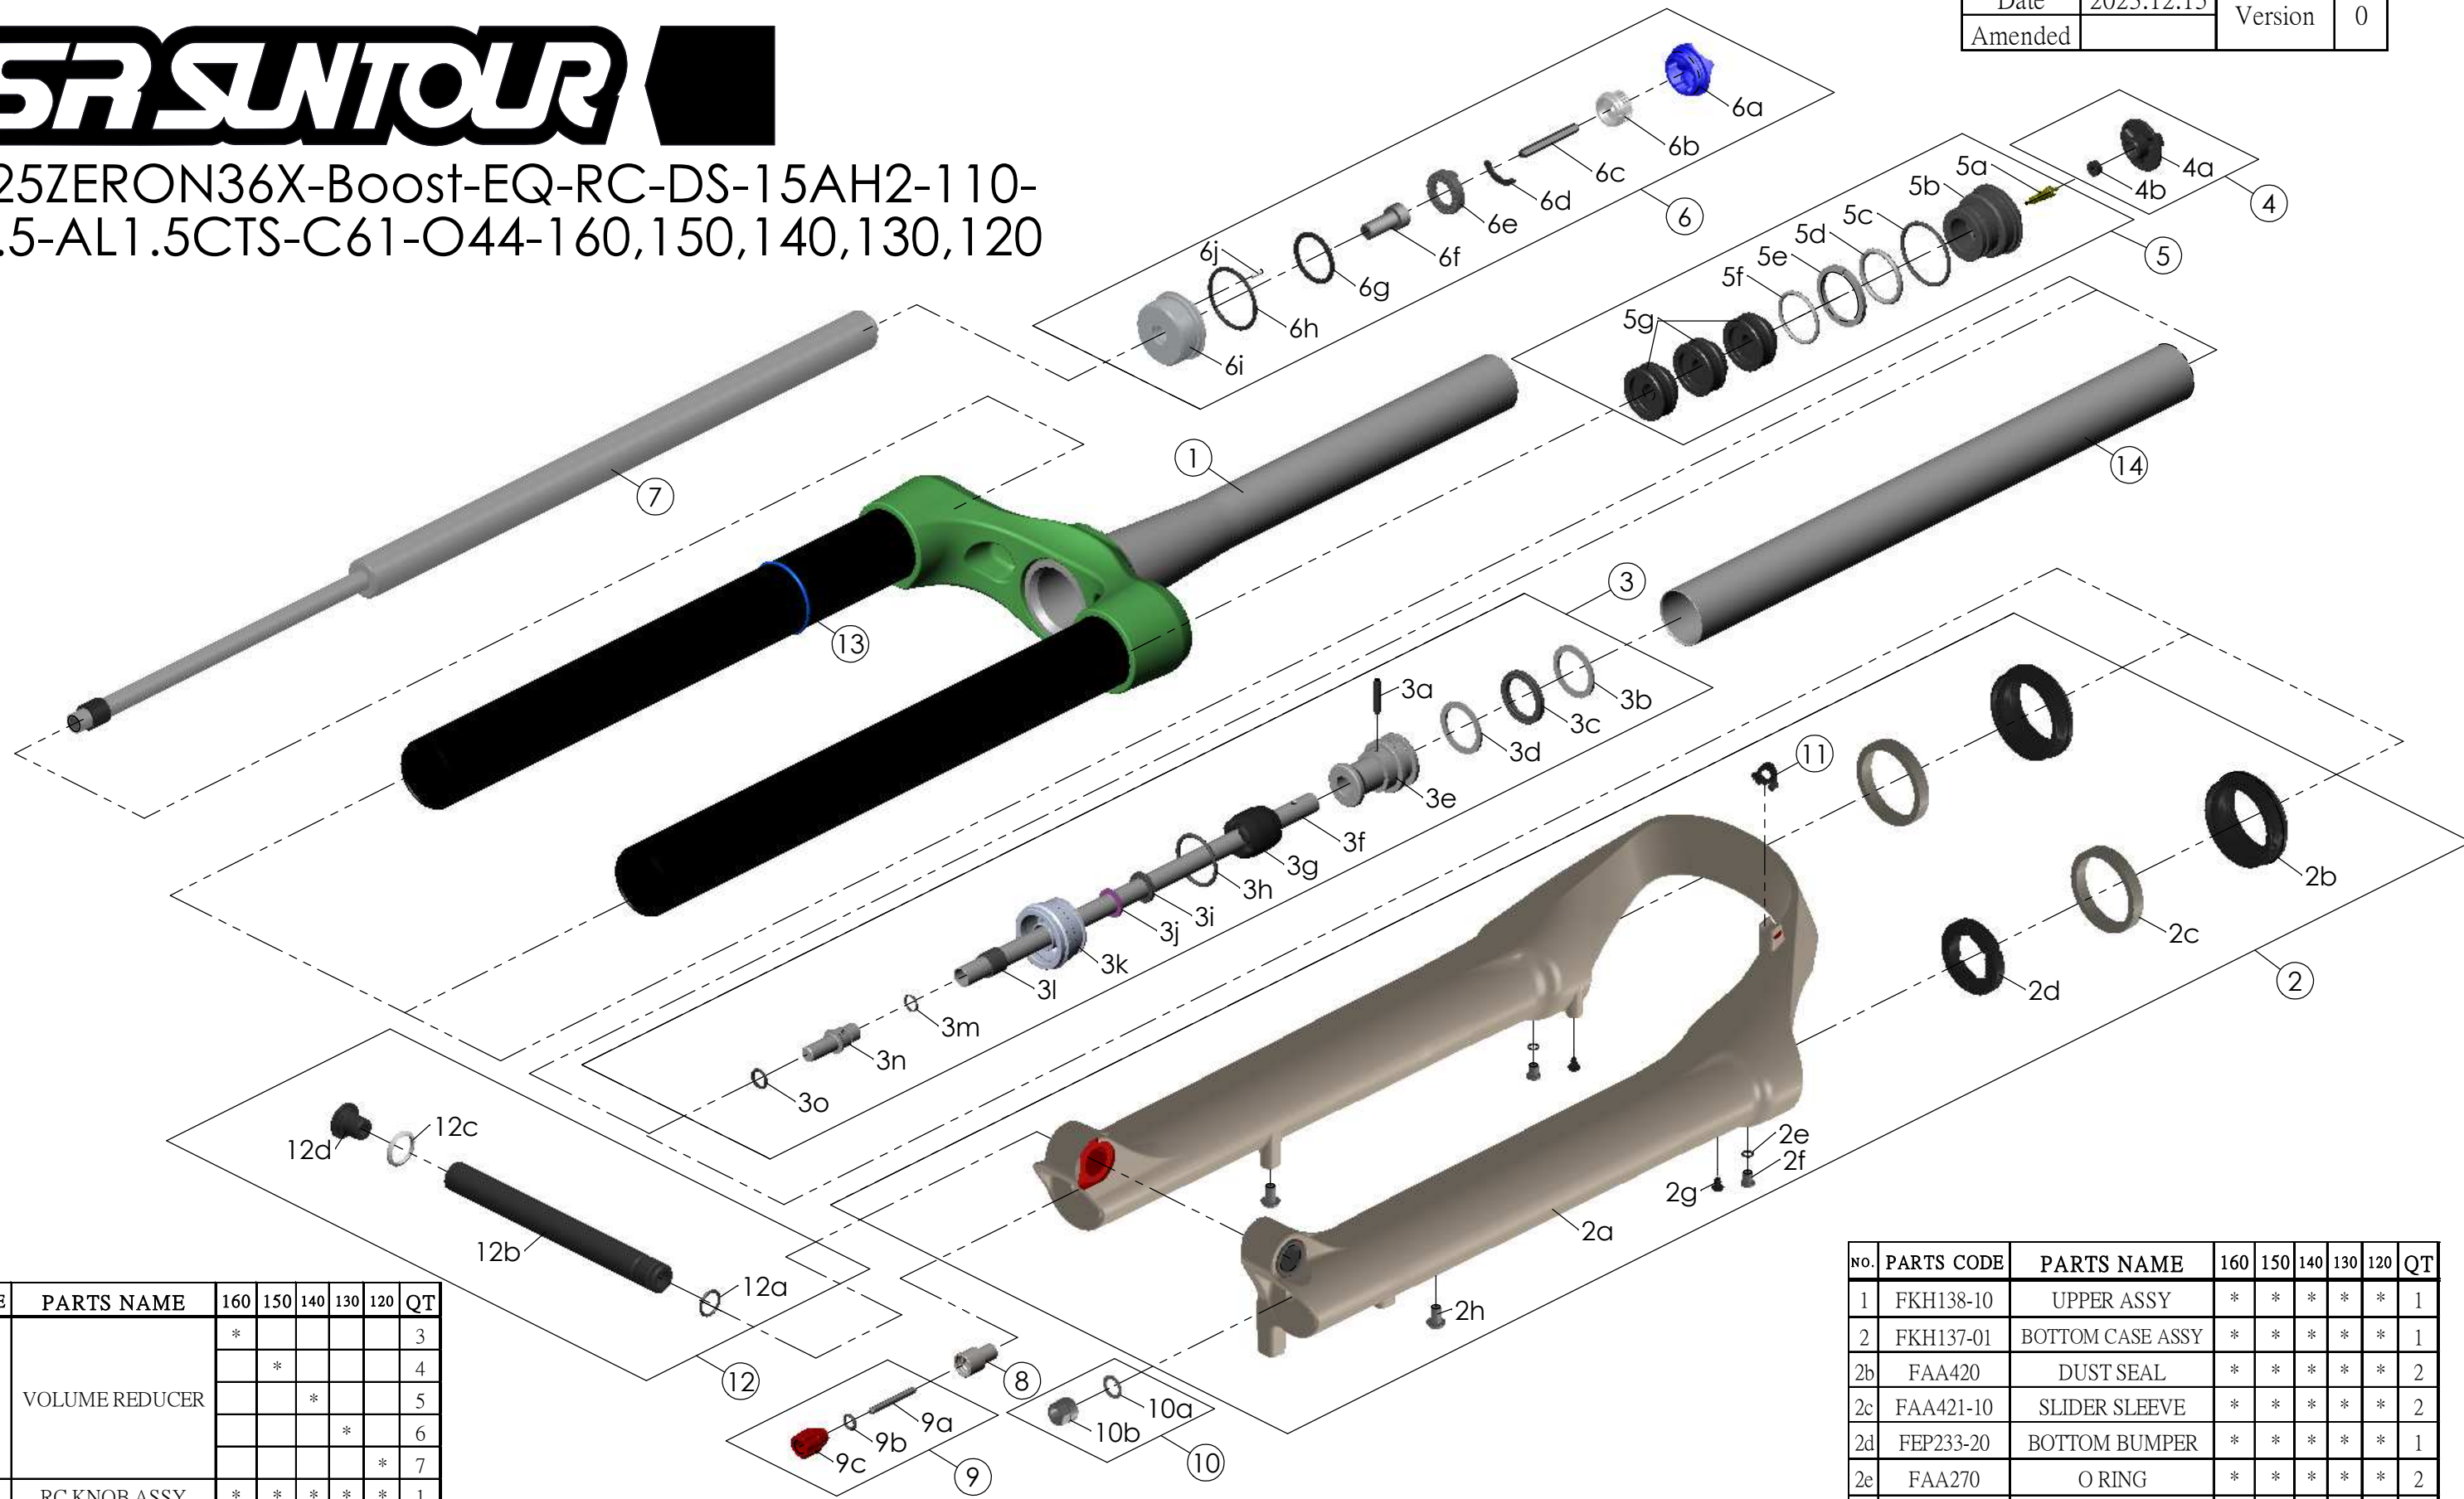

SF25ZERON36X-Boost-EQ-RC-DS-15AH2-110-27.5-AL1.5CTS-C61-O44-160,150,140,130,120

Date	2023.12.15	Version	0
Amended			

NO.	PARTS CODE	PARTS NAME	160	150	140	130	120	QT	
5g	FEG270-10	VOLUME REDUCER	*					3	
				*				4	
					*			5	
						*		6	
							*	7	
								*	7
									*
6	FKE576-02	RC KNOB ASSY	*	*	*	*	*	1	
7	FUN180-65	RC UNIT	*	*	*	*	*	1	
8	FSB058	DAMPER FIXING BOLT	*	*	*	*	*	1	
9	FKA004-30	REBOUND KNOB ASSY	*	*	*	*	*	1	
10	FKA063-03	FIXING NUT SET	*	*	*	*	*	1	
11	FEG034	CABLE CLIP	*	*	*	*	*	1	
12	FKA117-00	15AH2-110 THRU AXLE SET	*	*	*	*	*	1	
13	FAA397-40	O RING	*	*	*	*	*	1	
14	FPE099-00	Air Cylinder	*	*	*	*	*	1	

NO.	PARTS CODE	PARTS NAME	160	150	140	130	120	QT
5	FKE594	AIR CAP ASSY	*					1
	FKE594-10			*				
	FKE594-20				*			
	FKE594-30					*		
	FKE594-40					*		

NO.	PARTS CODE	PARTS NAME	160	150	140	130	120	QT
3f	FPE002-80	SUPPORT TUBE	*					1
	FPE002-81			*			1	
	FPE002-82				*		1	
	FPE002-83					*	1	
	FPE002-84						*	1
4	FKE595	VALVE CAP ASSY	*	*	*	*	*	1

NO.	PARTS CODE	PARTS NAME	160	150	140	130	120	QT
1	FKH138-10	UPPER ASSY	*	*	*	*	*	1
2	FKH137-01	BOTTOM CASE ASSY	*	*	*	*	*	1
2b	FAA420	DUST SEAL	*	*	*	*	*	2
2c	FAA421-10	SLIDER SLEEVE	*	*	*	*	*	2
2d	FEP233-20	BOTTOM BUMPER	*	*	*	*	*	1
2e	FAA270	O RING	*	*	*	*	*	2
2f	FSB188	SEAL SCREW	*	*	*	*	*	2
2g	FAA200-10	MOUNT CAP	*	*	*	*	*	2
2h	FSB203	FIXING BOLT	*	*	*	*	*	2
3	FKH154-00	AIR CYLINDER ASSY	*					1
	FKH154-01			*				
	FKH154-02				*			
	FKH154-03					*		
	FKH154-04					*		