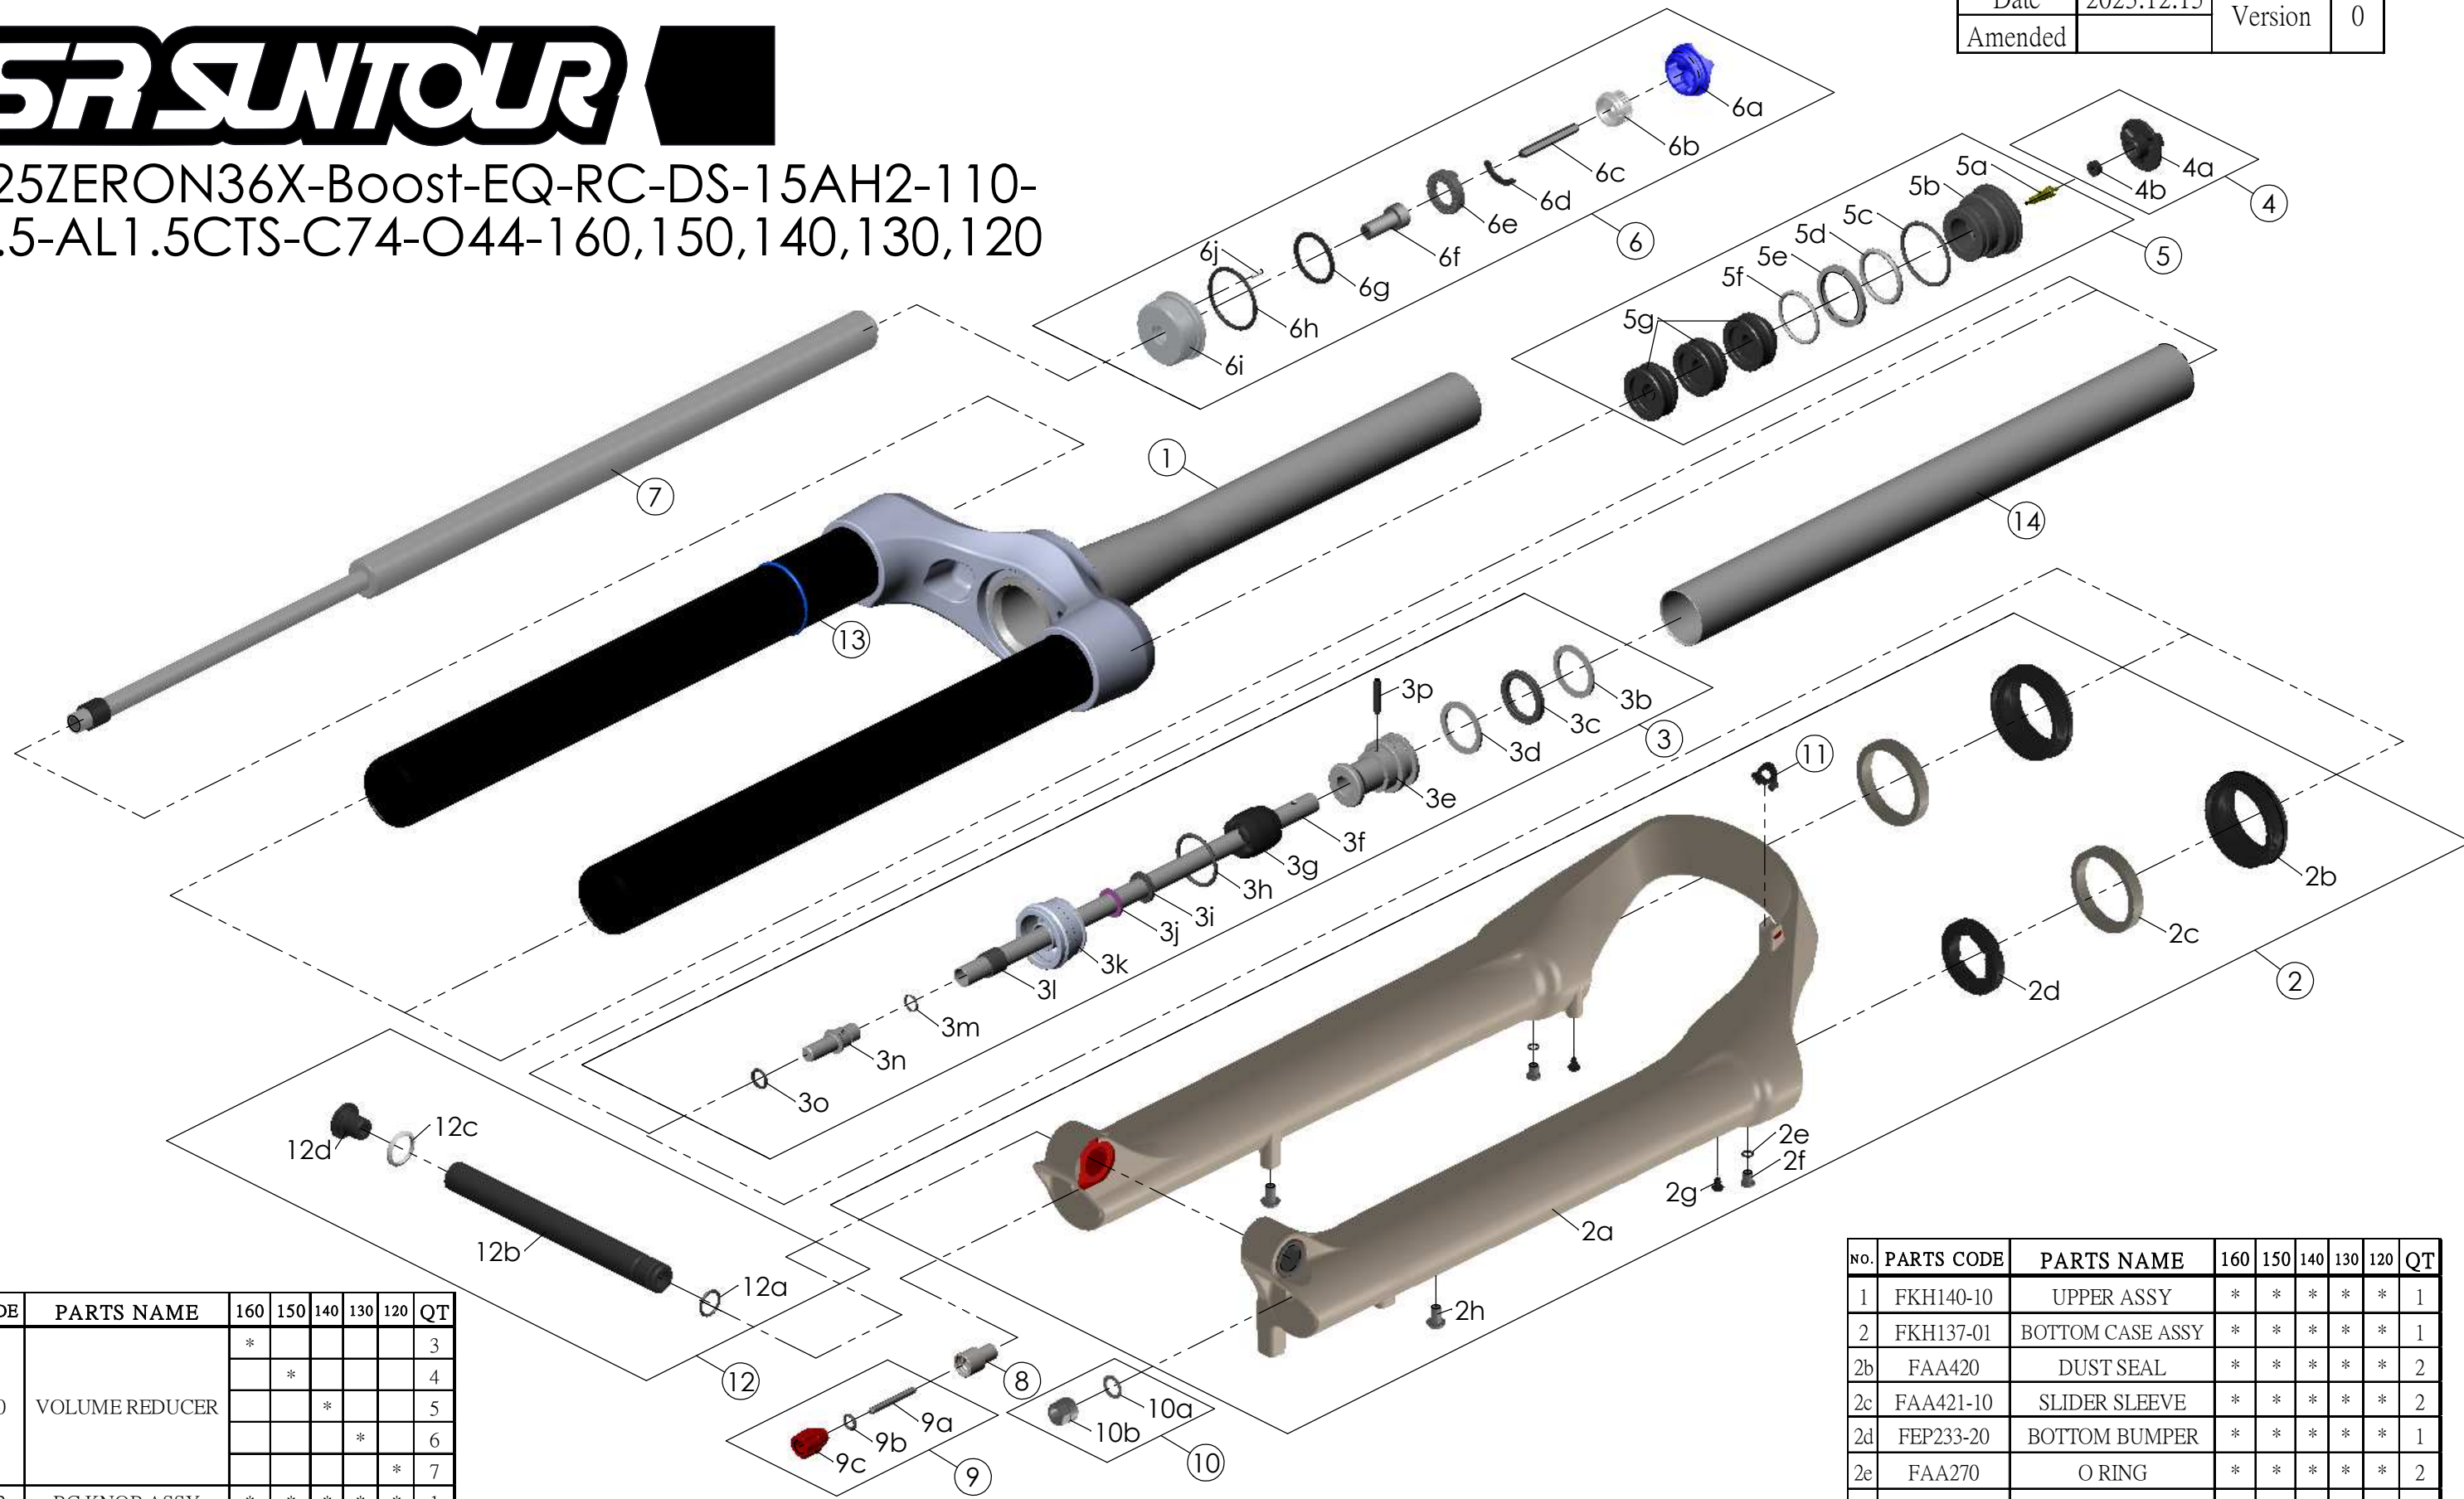

SF25ZERON36X-Boost-EQ-RC-DS-15AH2-110-27.5-AL1.5CTS-C74-O44-160,150,140,130,120

Date	2023.12.15	Version	0
Amended			

NO.	PARTS CODE	PARTS NAME	160	150	140	130	120	QT	
5g	FEG270-10	VOLUME REDUCER	*					3	
				*				4	
					*			5	
						*		6	
							*	7	
									*
6	FKE576-02	RC KNOB ASSY	*	*	*	*	*	1	
7	FUN180-65	RC UNIT	*	*	*	*	*	1	
8	FSB058	DAMPER FIXING BOLT	*	*	*	*	*	1	
9	FKA004-30	REBOUND KNOB ASSY	*	*	*	*	*	1	
10	FKA063-03	FIXING NUT SET	*	*	*	*	*	1	
11	FEG034	CABLE CLIP	*	*	*	*	*	1	
12	FKA117-00	15AH2-110 THRU AXLE SET	*	*	*	*	*	1	
13	FAA397-40	O RING	*	*	*	*	*	1	
14	FPE099-00	Air Cylinder	*	*	*	*	*	1	

NO.	PARTS CODE	PARTS NAME	160	150	140	130	120	QT
5	FKE594	AIR CAP ASSY	*					1
	FKE594-10			*				
	FKE594-20				*			
	FKE594-30					*		
	FKE594-40						*	

NO.	PARTS CODE	PARTS NAME	160	150	140	130	120	QT
3f	FPE002-80	SUPPORT TUBE	*					1
	FPE002-81			*			1	
	FPE002-82				*		1	
	FPE002-83					*	1	
	FPE002-84						*	1
4	FKE595	VALVECAP ASSY	*	*	*	*	*	1

NO.	PARTS CODE	PARTS NAME	160	150	140	130	120	QT
1	FKH140-10	UPPER ASSY	*	*	*	*	*	1
2	FKH137-01	BOTTOM CASE ASSY	*	*	*	*	*	1
2b	FAA420	DUST SEAL	*	*	*	*	*	2
2c	FAA421-10	SLIDER SLEEVE	*	*	*	*	*	2
2d	FEP233-20	BOTTOM BUMPER	*	*	*	*	*	1
2e	FAA270	O RING	*	*	*	*	*	2
2f	FSB188	SEAL SCREW	*	*	*	*	*	2
2g	FAA200-10	MOUNT CAP	*	*	*	*	*	2
2h	FSB203	FIXING BOLT	*	*	*	*	*	2
3	FKH154-00	AIR CYLINDER ASSY	*					1
	FKH154-01			*				
	FKH154-02				*			
	FKH154-03					*		
	FKH154-04						*	