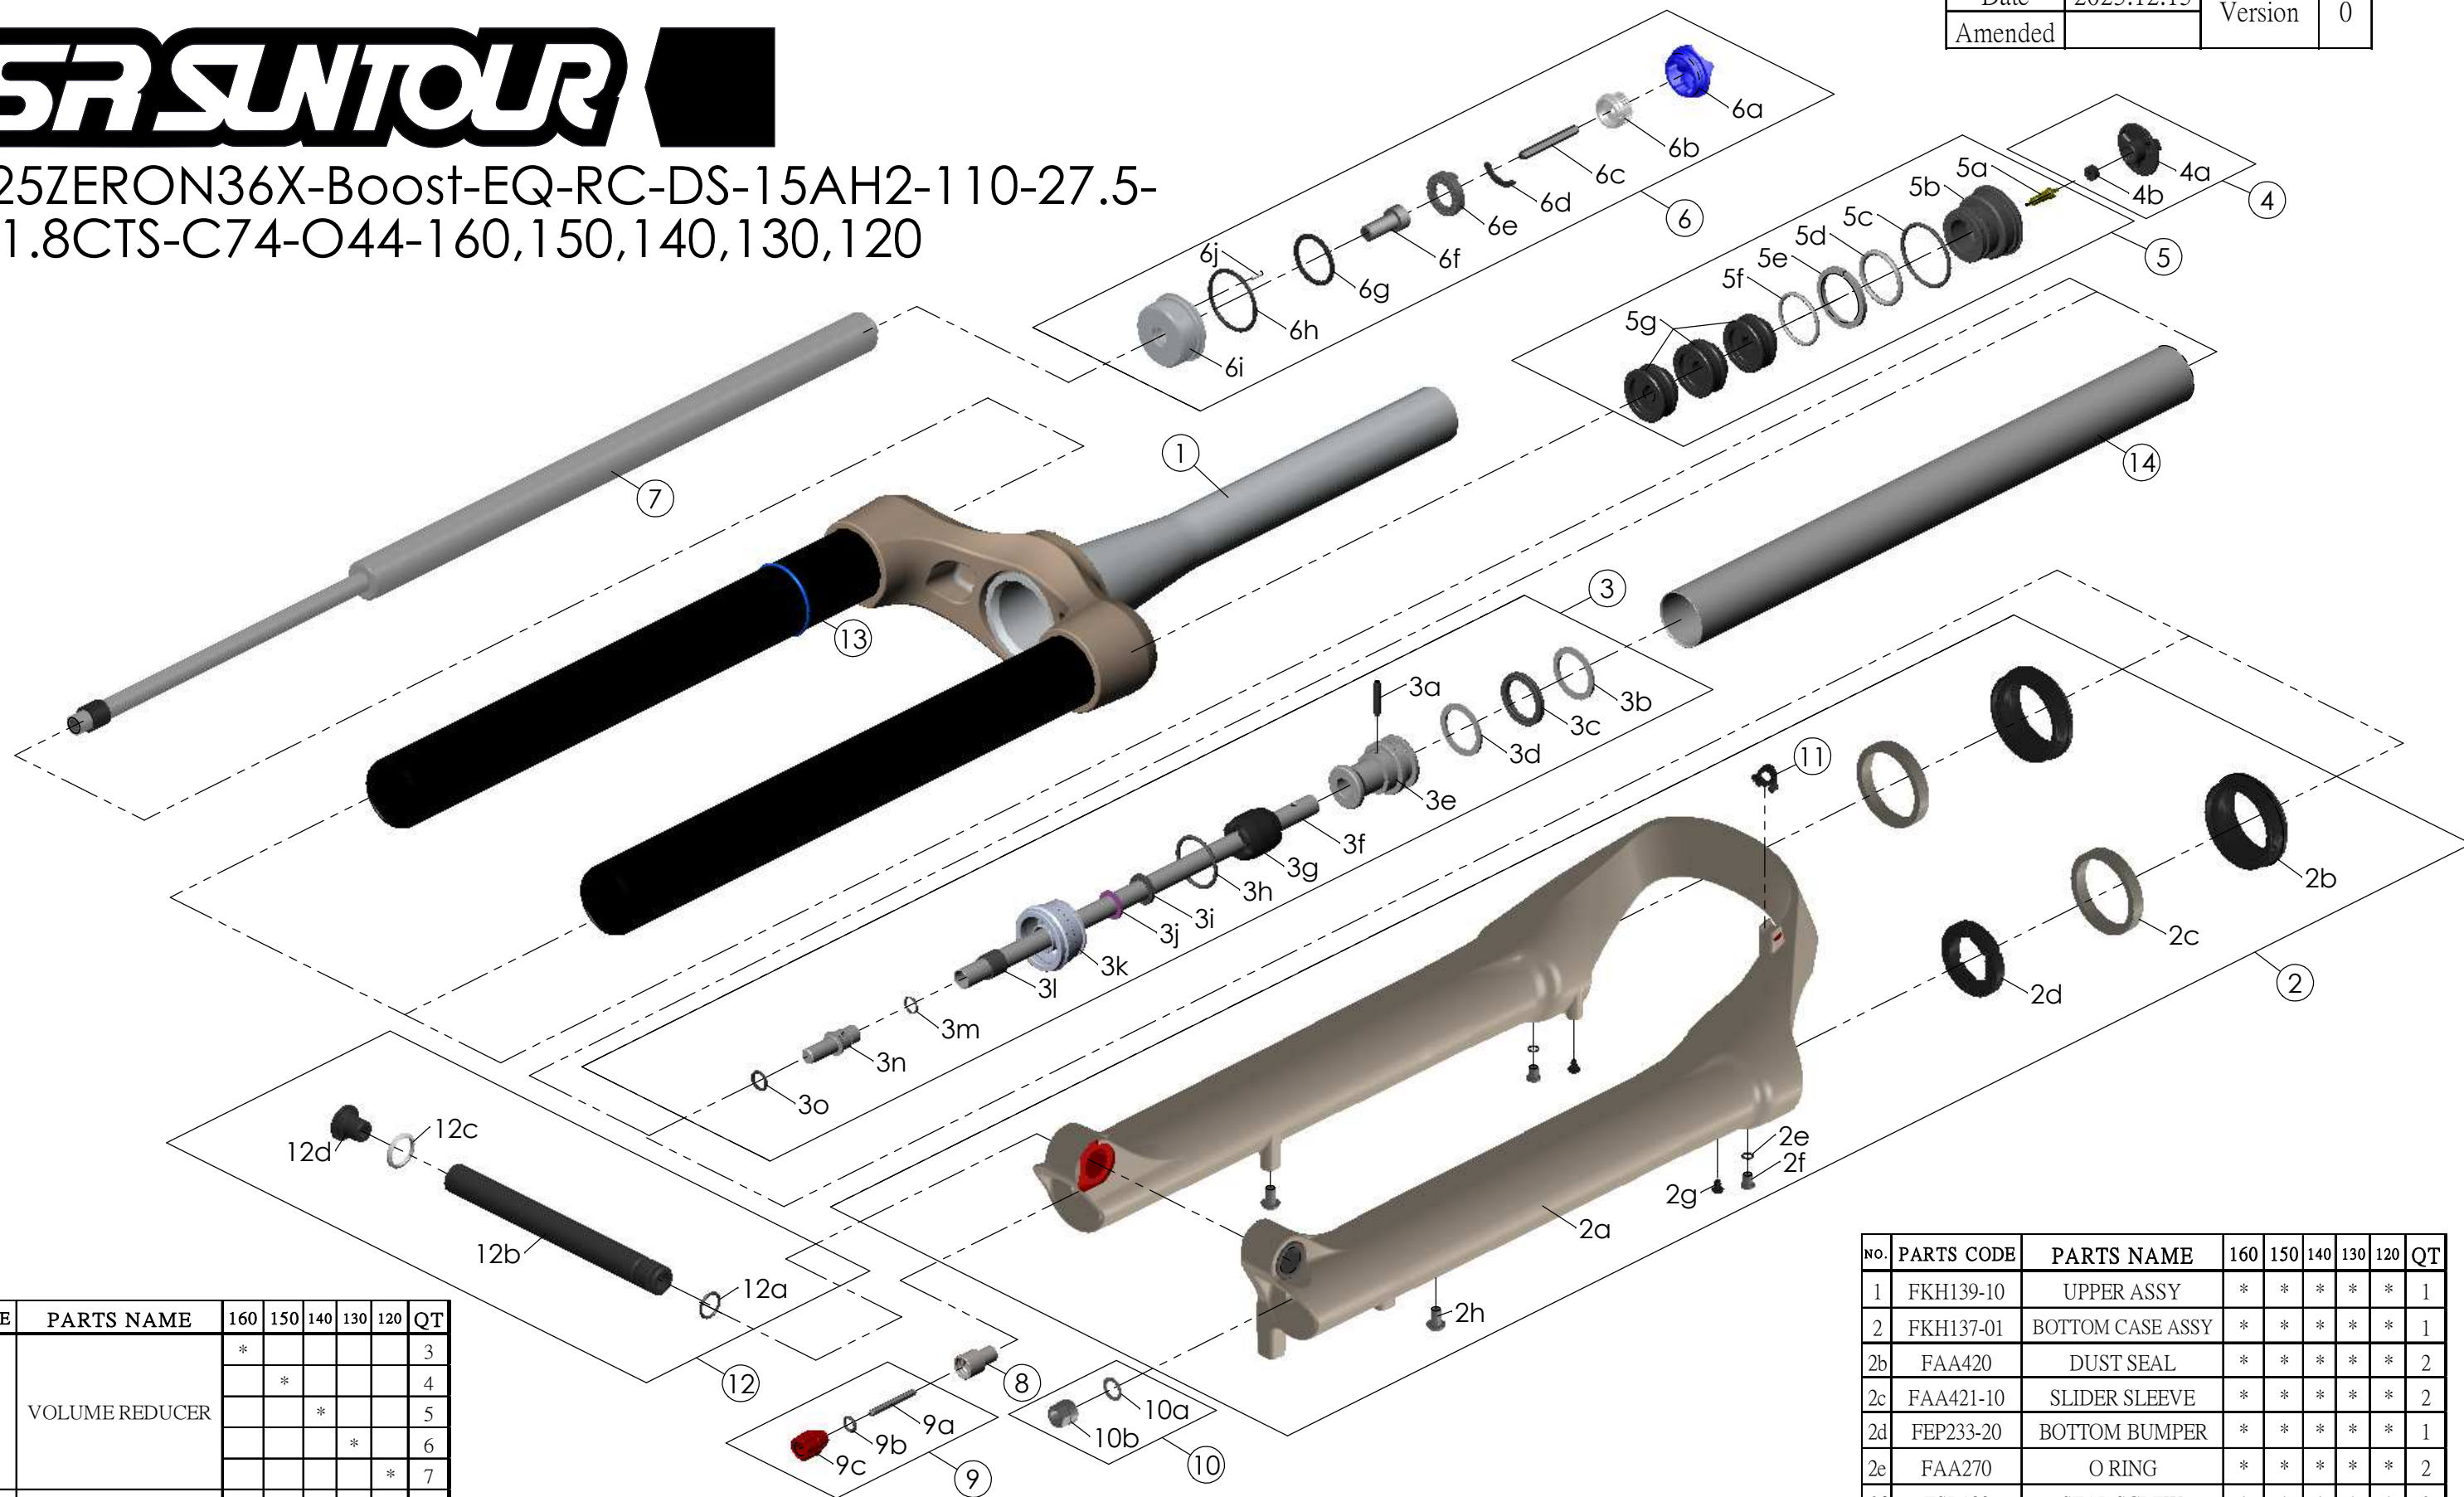

SF25ZERON36X-Boost-EQ-RC-DS-15AH2-110-27.5-
AL1.8CTS-C74-O44-160,150,140,130,120

Date	2023.12.15	Version	0
Amended			

NO.	PARTS CODE	PARTS NAME	160	150	140	130	120	QT
			*					3
				*				4
5g	FEG270-10	VOLUME REDUCER			*			5
						*		6
							*	7
6	FKE576-02	RC KNOB ASSY	*	*	*	*	*	1
7	FUN180-65	RC UNIT	*	*	*	*	*	1
8	FSB058	DAMPER FIXING BOLT	*	*	*	*	*	1
9	FKA004-30	REBOUND KNOB ASSY	*	*	*	*	*	1
10	FKA063-03	FIXING NUT SET	*	*	*	*	*	1
11	FEG034	CABLE CLIP	*	*	*	*	*	1
12	FKA117-00	15AH2-110 THRU AXLE SET	*	*	*	*	*	1
13	FAA397-40	O RING	*	*	*	*	*	1
14	FPE099-00	Air Cylinder	*	*	*	*	*	1

NO.	PARTS CODE	PARTS NAME	160	150	140	130	120	QT
	FKE594		*					
	FKE594-10			*				
5	FKE594-20	AIR CAP ASSY			*			1
	FKE594-30					*		
	FKE594-40						*	

NO.	PARTS CODE	PARTS NAME	160	150	140	130	120	QT
	FPE002-80		*					1
	FPE002-81			*				1
3f	FPE002-82	SUPPORT TUBE			*			1
	FPE002-83					*		1
	FPE002-84						*	1
4	FKE595	VALVE CAP ASSY	*	*	*	*	*	1

NO.	PARTS CODE	PARTS NAME	160	150	140	130	120	QT
1	FKH139-10	UPPER ASSY	*	*	*	*	*	1
2	FKH137-01	BOTTOM CASE ASSY	*	*	*	*	*	1
2b	FAA420	DUST SEAL	*	*	*	*	*	2
2c	FAA421-10	SLIDER SLEEVE	*	*	*	*	*	2
2d	FEP233-20	BOTTOM BUMPER	*	*	*	*	*	1
2e	FAA270	O RING	*	*	*	*	*	2
2f	FSB188	SEAL SCREW	*	*	*	*	*	2
2g	FAA200-10	MOUNT CAP	*	*	*	*	*	2
2h	FSB203	FIXING BOLT	*	*	*	*	*	2
	FKH154-00		*					
	FKH154-01			*				
3	FKH154-02	AIR CYLINDER ASSY			*			1
	FKH154-03					*		
	FKH154-04						*	