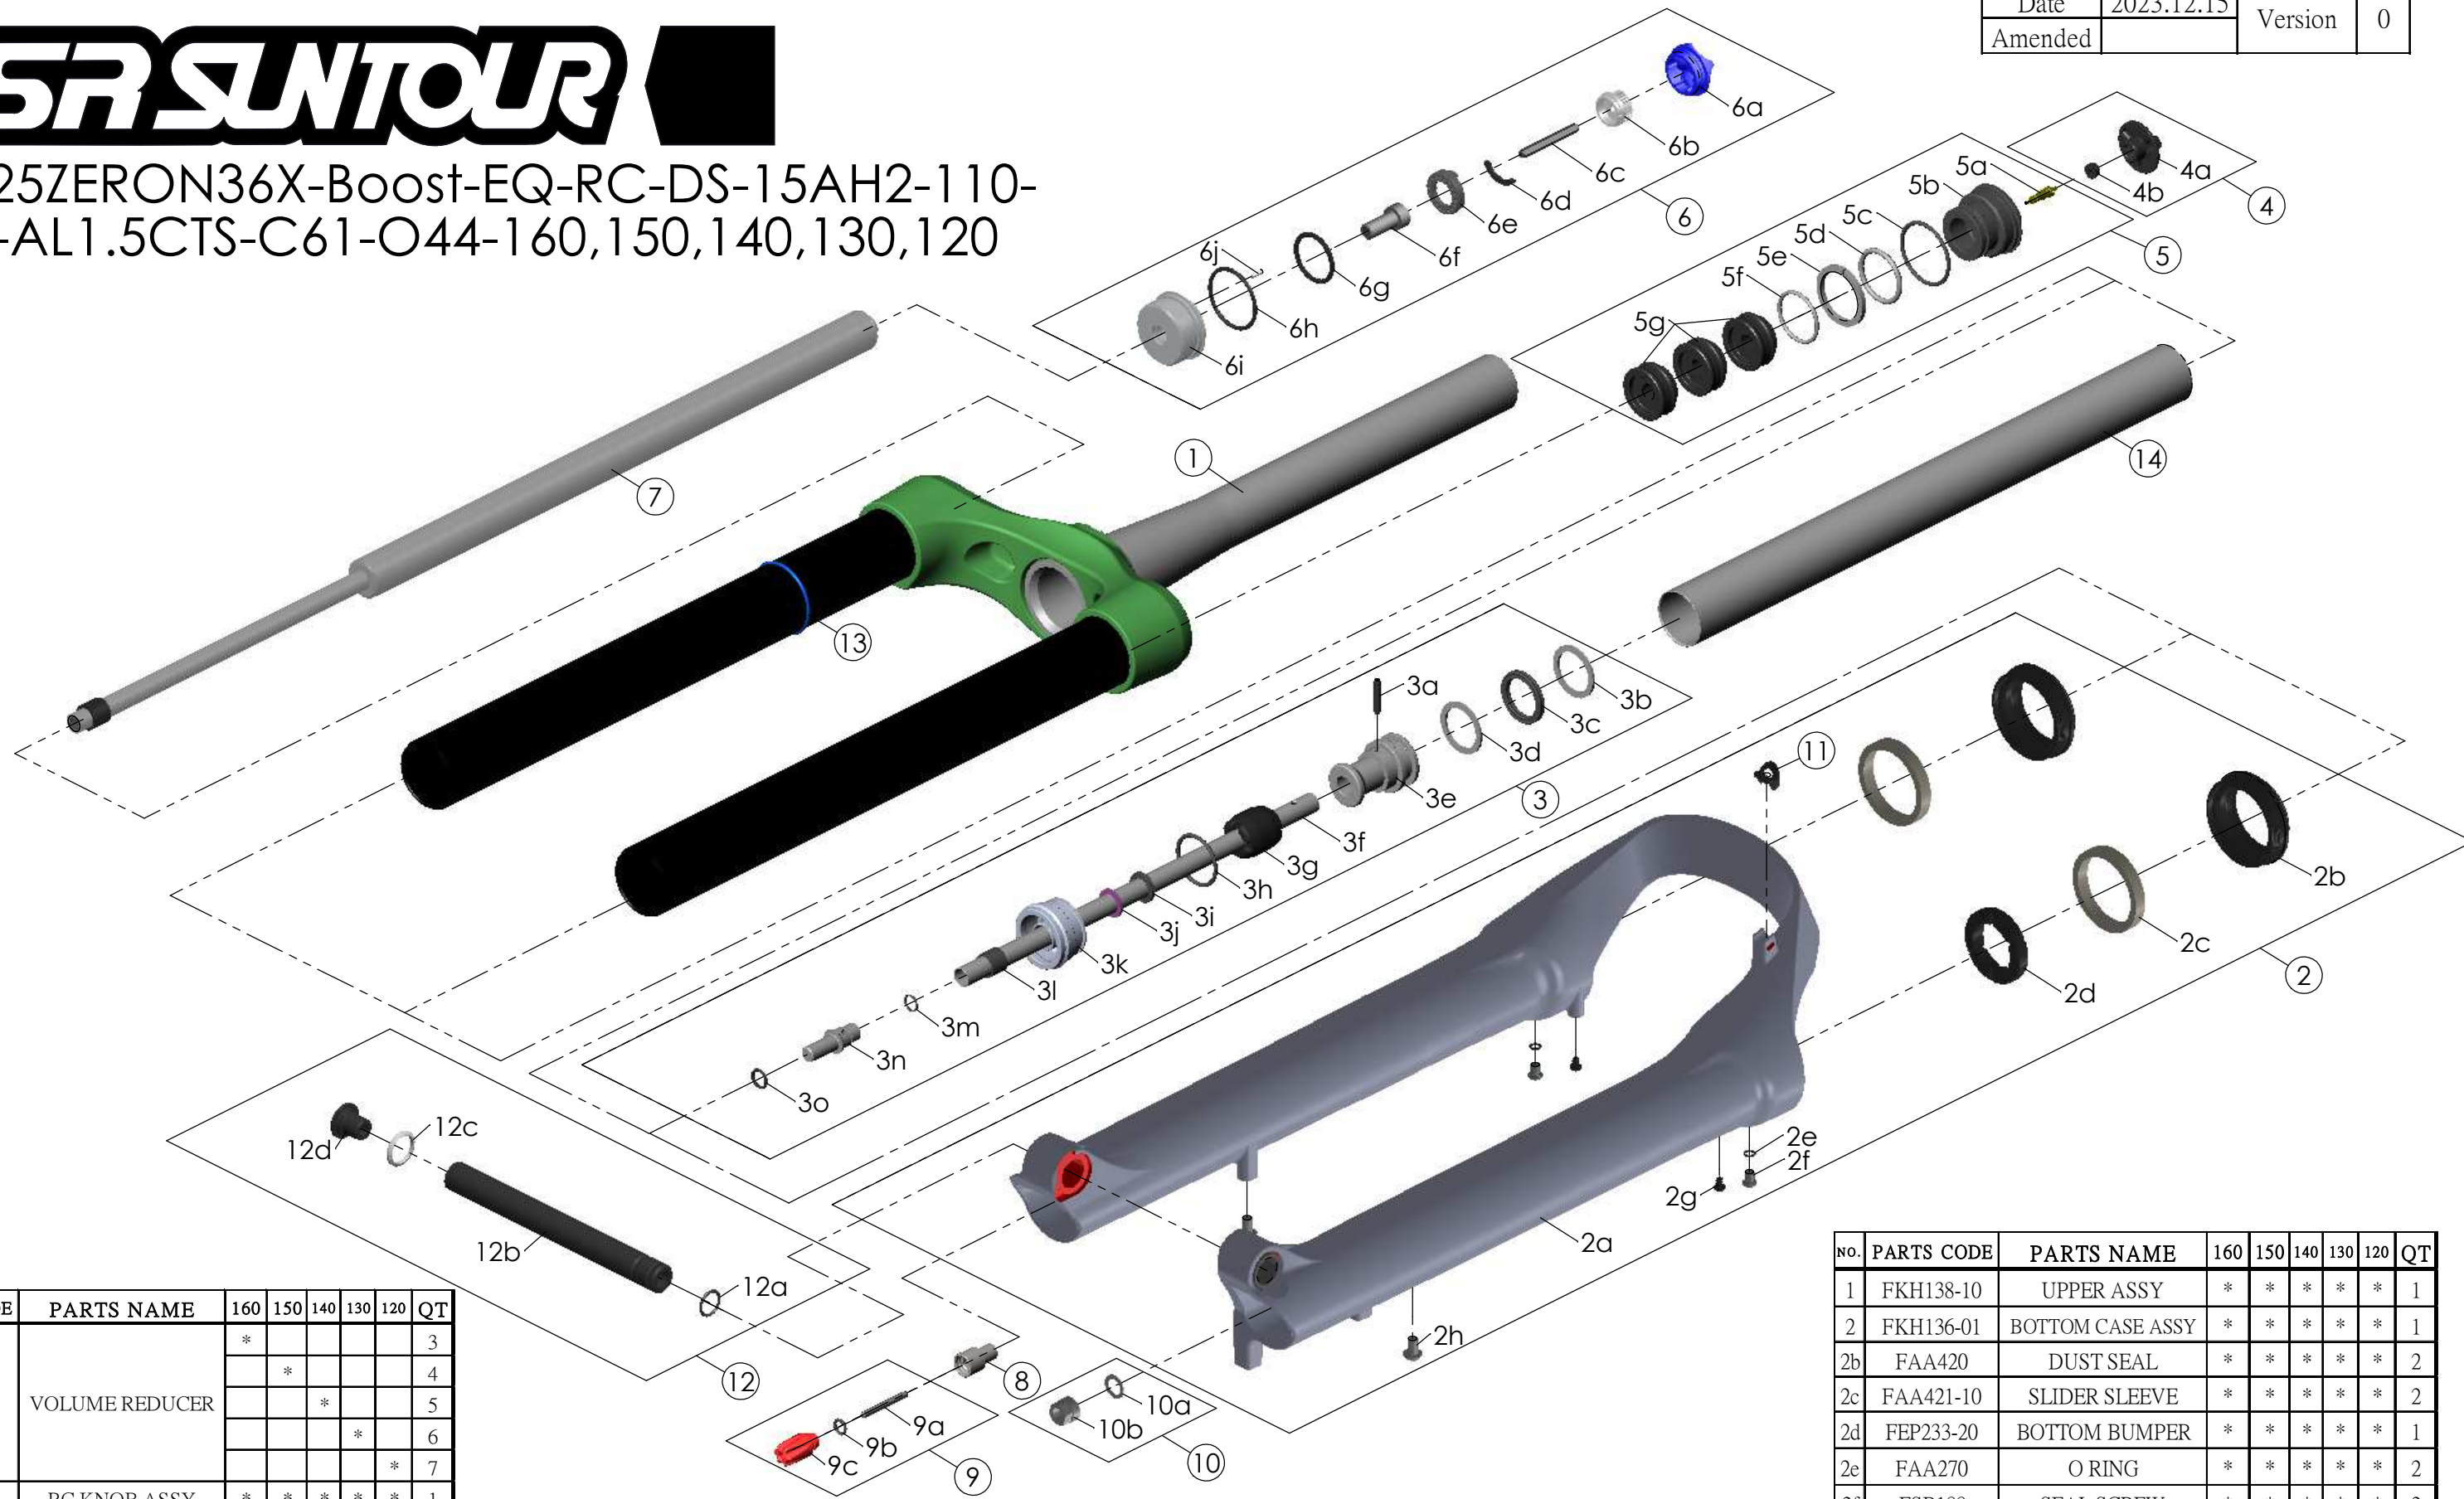

SF25ZERON36X-Boost-EQ-RC-DS-15AH2-110-29-AL1.5CTS-C61-O44-160,150,140,130,120

Date	2023.12.15	Version	0
Amended			

NO.	PARTS CODE	PARTS NAME	160	150	140	130	120	QT
5g	FEG270-10	VOLUME REDUCER	*					3
				*				4
					*			5
						*		6
							*	7
6	FKE576-02	RC KNOB ASSY	*	*	*	*	*	1
7	FUN180-65	RC UNIT	*	*	*	*	*	1
8	FSB058	DAMPER FIXING BOLT	*	*	*	*	*	1
9	FKA004-22	DAMPER KNOB ASSY	*	*	*	*	*	1
10	FKA063-03	FIXING NUT SET	*	*	*	*	*	1
11	FEG034	CABLE CLIP	*	*	*	*	*	1
12	FKA117-00	15AH2-110 THRU AXLE SET	*	*	*	*	*	1
13	FAA397-40	O RING	*	*	*	*	*	1
14	FPE099-00	Air Cylinder	*	*	*	*	*	1

NO.	PARTS CODE	PARTS NAME	160	150	140	130	120	QT
5	FKE594	AIR CAP ASSY	*					1
	FKE594-10			*				
	FKE594-20				*			
	FKE594-30					*		
	FKE594-40					*		

NO.	PARTS CODE	PARTS NAME	160	150	140	130	120	QT
3f	FPE002-80	SUPPORT TUBE	*					1
	FPE002-81			*			1	
	FPE002-82				*		1	
	FPE002-83					*	1	
	FPE002-84						*	1
4	FKE595	VALVE CAP ASSY	*	*	*	*	*	1

NO.	PARTS CODE	PARTS NAME	160	150	140	130	120	QT
1	FKH138-10	UPPER ASSY	*	*	*	*	*	1
2	FKH136-01	BOTTOM CASE ASSY	*	*	*	*	*	1
2b	FAA420	DUST SEAL	*	*	*	*	*	2
2c	FAA421-10	SLIDER SLEEVE	*	*	*	*	*	2
2d	FEP233-20	BOTTOM BUMPER	*	*	*	*	*	1
2e	FAA270	O RING	*	*	*	*	*	2
2f	FSB188	SEAL SCREW	*	*	*	*	*	2
2g	FAA200-10	MOUNT CAP	*	*	*	*	*	2
2h	FSB203	FIXING BOLT	*	*	*	*	*	2
3	FKH154-00	AIR CYLINDER ASSY	*					1
	FKH154-01			*				
	FKH154-02				*			
	FKH154-03					*		
	FKH154-04					*		