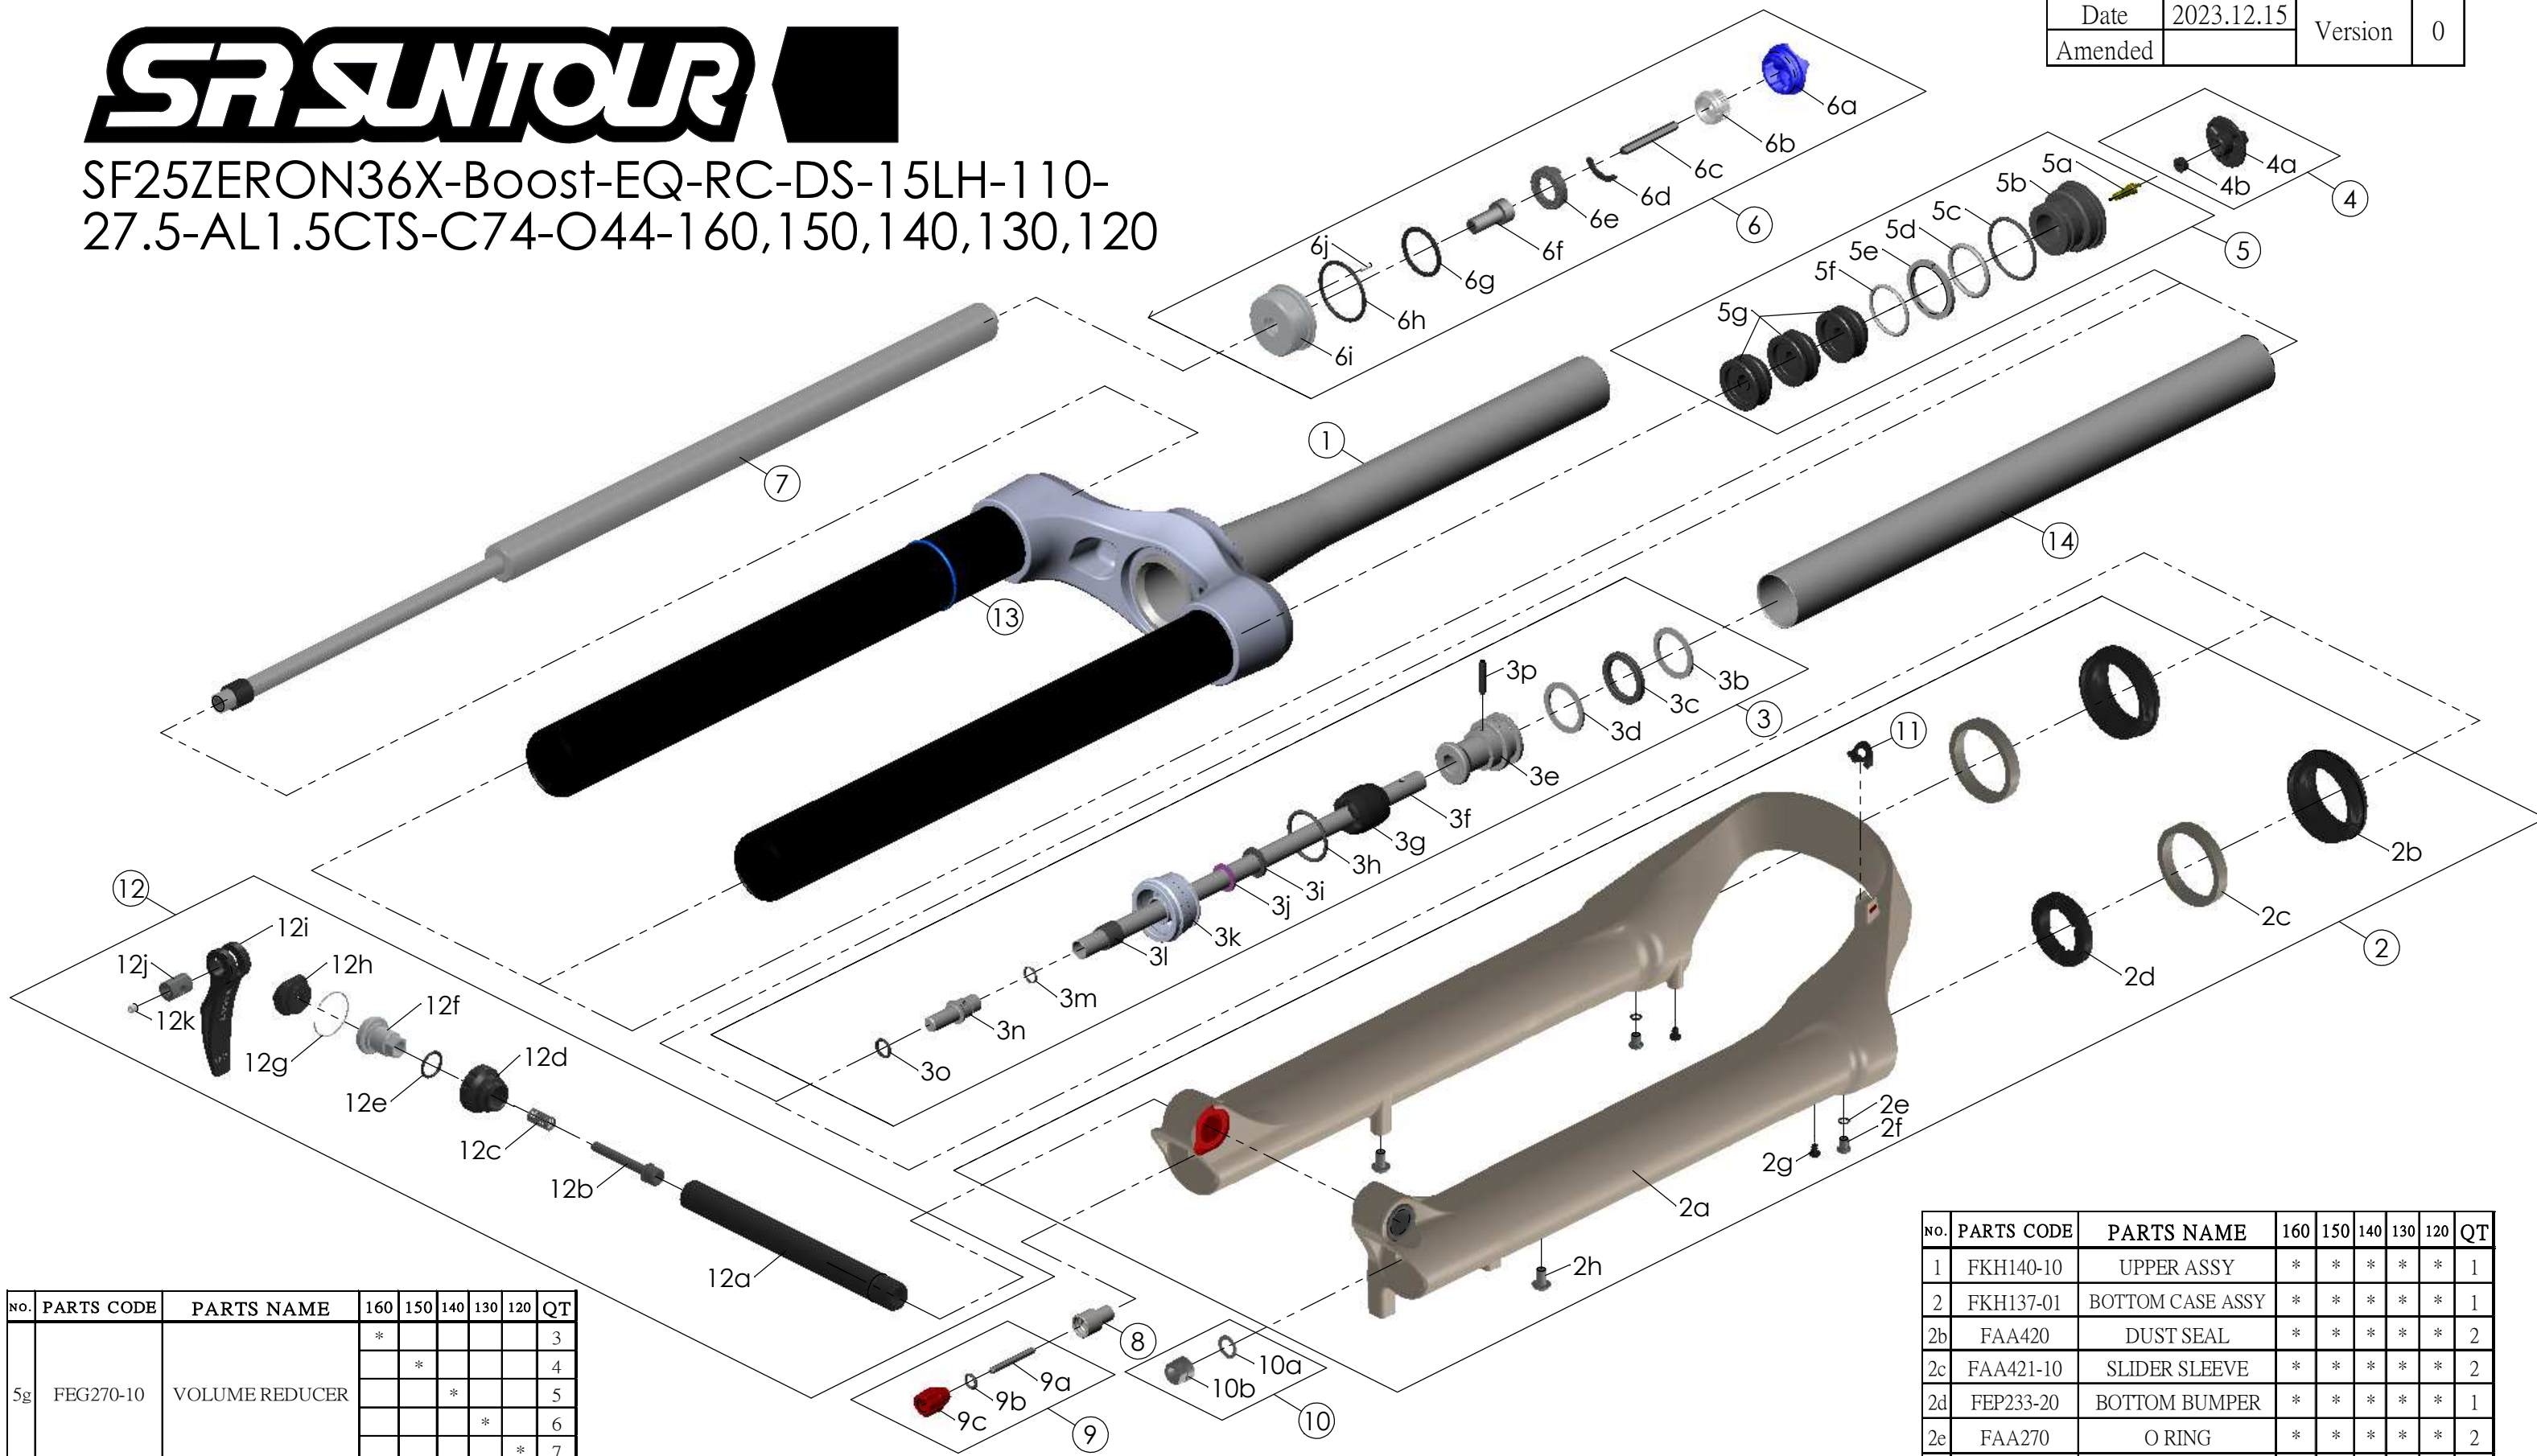

SF25ZERON36X-Boost-EQ-RC-DS-15LH-110-27.5-AL1.5CTS-C74-O44-160,150,140,130,120

Date	2023.12.15	Version	0
Amended			

NO.	PARTS CODE	PARTS NAME	160	150	140	130	120	QT	
5g	FEG270-10	VOLUME REDUCER	*					3	
				*				4	
					*			5	
						*		6	
							*	7	
								*	
									*
6	FKE576-02	RC KNOB ASSY	*	*	*	*	*	1	
7	FUN180-65	RC UNIT	*	*	*	*	*	1	
8	FSB058	DAMPER FIXING BOLT	*	*	*	*	*	1	
9	FKA004-30	REBOUND KNOB ASSY	*	*	*	*	*	1	
10	FKA063-03	FIXING NUT SET	*	*	*	*	*	1	
11	FEG034	CABLE CLIP	*	*	*	*	*	1	
12	FKA116-02	15LH-110 AXLE SET	*	*	*	*	*	1	
13	FAA397-40	O RING	*	*	*	*	*	1	
14	FPE099-00	Air Cylinder	*	*	*	*	*	1	

NO.	PARTS CODE	PARTS NAME	160	150	140	130	120	QT
3f	FPE002-80	SUPPORT TUBE	*					1
	FPE002-81			*			1	
	FPE002-82				*		1	
	FPE002-83					*	1	
	FPE002-84						*	1
4	FKE595	VALVE CAP ASSY	*	*	*	*	*	1

NO.	PARTS CODE	PARTS NAME	160	150	140	130	120	QT
5	FKE594	AIR CAP ASSY	*					1
	FKE594-10			*				
	FKE594-20				*			
	FKE594-30					*		
	FKE594-40					*		

NO.	PARTS CODE	PARTS NAME	160	150	140	130	120	QT
1	FKH140-10	UPPER ASSY	*	*	*	*	*	1
2	FKH137-01	BOTTOM CASE ASSY	*	*	*	*	*	1
2b	FAA420	DUST SEAL	*	*	*	*	*	2
2c	FAA421-10	SLIDER SLEEVE	*	*	*	*	*	2
2d	FEP233-20	BOTTOM BUMPER	*	*	*	*	*	1
2e	FAA270	O RING	*	*	*	*	*	2
2f	FSB188	SEAL SCREW	*	*	*	*	*	2
2g	FAA200-10	MOUNT CAP	*	*	*	*	*	2
2h	FSB203	FIXING BOLT	*	*	*	*	*	2
3	FKH154-00	AIR CYLINDER ASSY	*					1
	FKH154-01			*				
	FKH154-02				*			
	FKH154-03					*		
	FKH154-04					*		