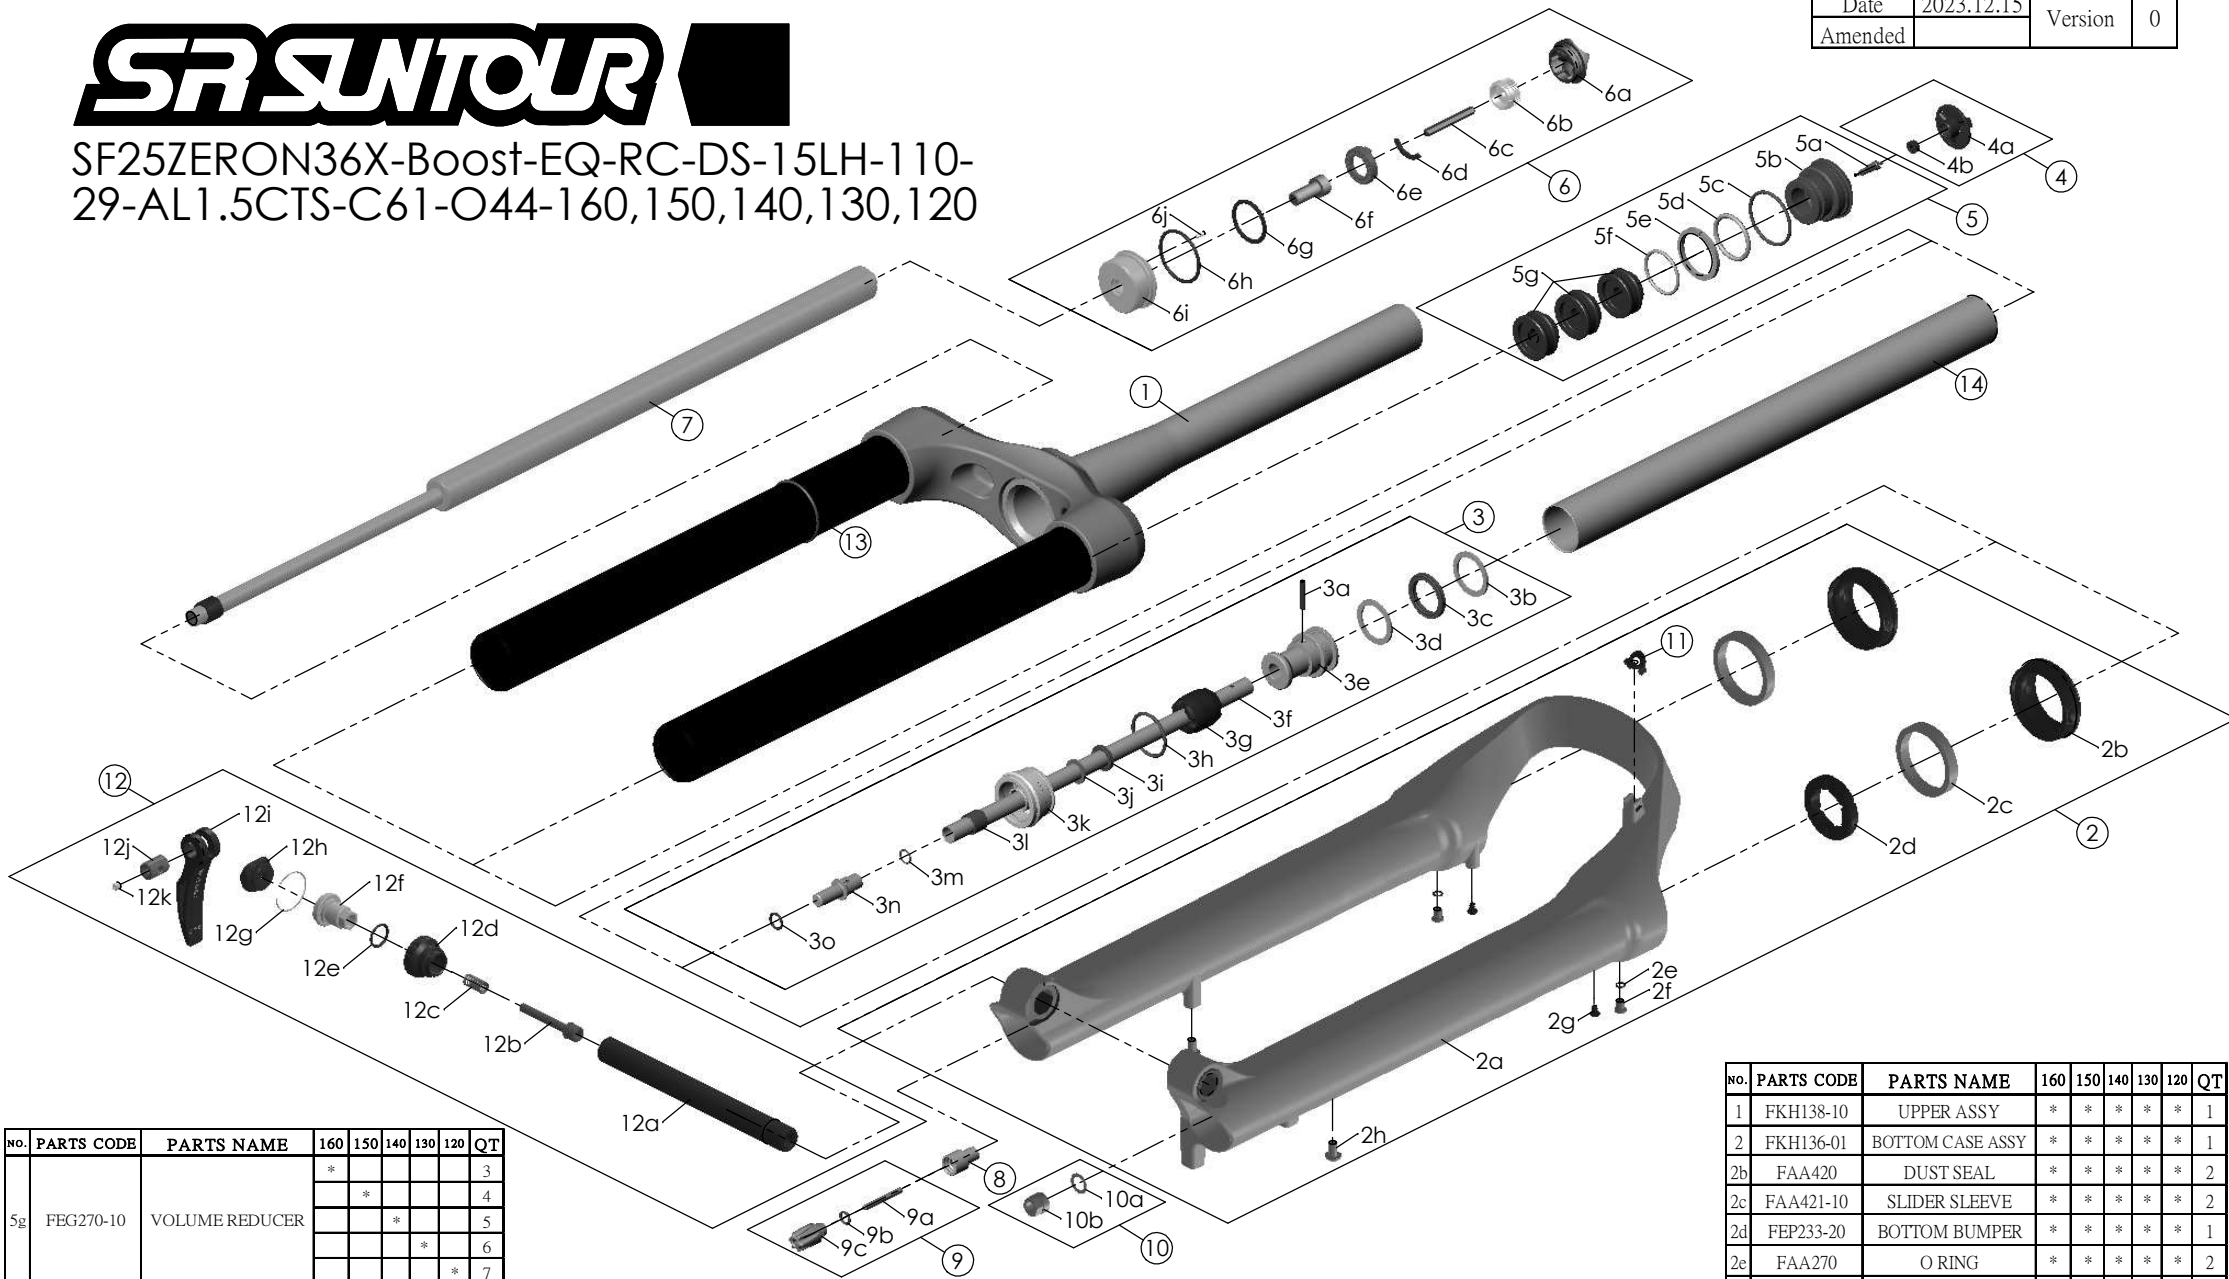

SR SUNTOUR

SF25ZERON36X-Boost-EQ-RC-DS-15LH-110-29-AL1.5CTS-C61-O44-160,150,140,130,120

Date	2023.12.15	Version	0
Amended			

No.	PARTS CODE	PARTS NAME	160	150	140	130	120	QT	
5g	FEG270-10	VOLUME REDUCER	*	*				3	
				*				4	
					*			5	
						*		6	
							*	7	
									1
									1
6	FKE576-02	RC KNOB ASSY	*	*	*	*	*	1	
7	FUN180-65	RC UNIT	*	*	*	*	*	1	
8	FSB058	DAMPER FIXING BOLT	*	*	*	*	*	1	
9	FKA004-22	DAMPER KNOB ASSY	*	*	*	*	*	1	
10	FKA063-03	FIXING NUT SET	*	*	*	*	*	1	
11	FEG034	CABLE CLIP	*	*	*	*	*	1	
12	FKA116-02	15LH-110 AXLE SET	*	*	*	*	*	1	
13	FAA397-40	O RING	*	*	*	*	*	1	
14	FPE099-00	Air Cylinder	*	*	*	*	*	1	

No.	PARTS CODE	PARTS NAME	160	150	140	130	120	QT
5	FKE594	AIR CAP ASSY	*					1
	FKE594-10			*				
	FKE594-20				*			
	FKE594-30					*		
	FKE594-40						*	

No.	PARTS CODE	PARTS NAME	160	150	140	130	120	QT
3f	FPE002-80	SUPPORT TUBE	*					1
	FPE002-81			*				1
	FPE002-82				*			1
	FPE002-83					*		1
	FPE002-84						*	1
4	FKE595	VALVE CAP ASSY	*	*	*	*	*	1

No.	PARTS CODE	PARTS NAME	160	150	140	130	120	QT
1	FKH138-10	UPPER ASSY	*	*	*	*	*	1
2	FKH136-01	BOTTOM CASE ASSY	*	*	*	*	*	1
2b	FAA420	DUST SEAL	*	*	*	*	*	2
2c	FAA421-10	SLIDER SLEEVE	*	*	*	*	*	2
2d	FEP233-20	BOTTOM BUMPER	*	*	*	*	*	1
2e	FAA270	O RING	*	*	*	*	*	2
2f	FSB188	SEAL SCREW	*	*	*	*	*	2
2g	FAA200-10	MOUNT CAP	*	*	*	*	*	2
2h	FSB203	FIXING BOLT	*	*	*	*	*	2
3	FKH154-00	AIR CYLINDER ASSY	*					
	FKH154-01			*				
	FKH154-02				*			
	FKH154-03					*		
	FKH154-04					*		