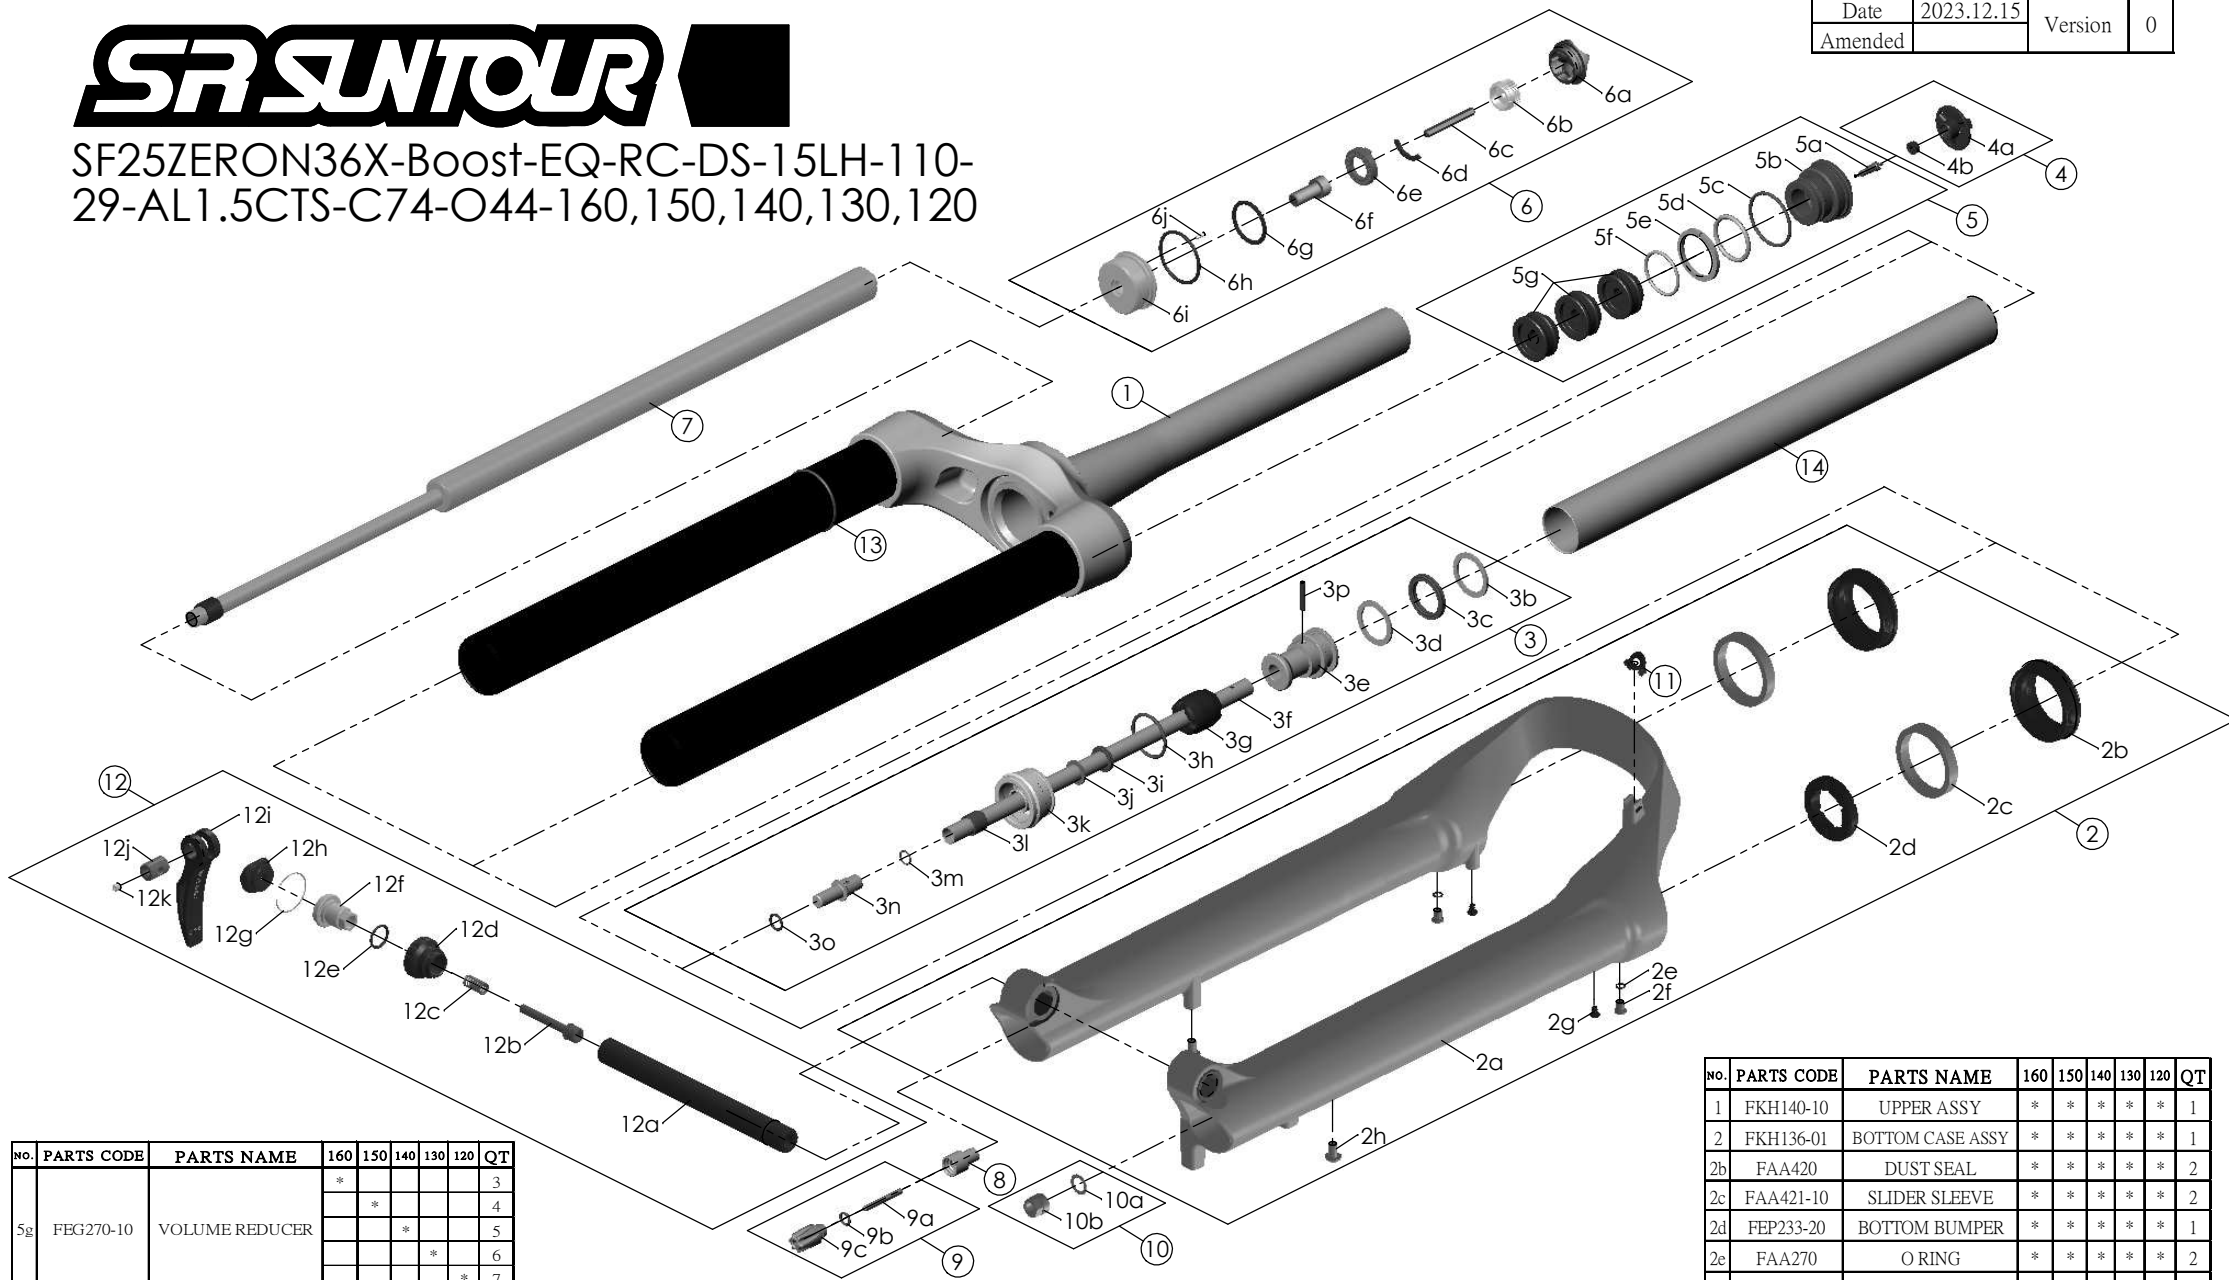

SR SUNTOUR

SF25ZERON36X-Boost-EQ-RC-DS-15LH-110-29-AL1.5CTS-C74-O44-160,150,140,130,120

Date	2023.12.15	Version	0
Amended			

NO.	PARTS CODE	PARTS NAME	160	150	140	130	120	QT
1	FKH140-10	UPPER ASSY	*	*	*	*	*	1
2	FKH136-01	BOTTOM CASE ASSY	*	*	*	*	*	1
2b	FAA420	DUST SEAL	*	*	*	*	*	2
2c	FAA421-10	SLIDER SLEEVE	*	*	*	*	*	2
2d	FEP233-20	BOTTOM BUMPER	*	*	*	*	*	1
2e	FAA270	O RING	*	*	*	*	*	2
2f	FSB188	SEAL SCREW	*	*	*	*	*	2
2g	FAA200-10	MOUNT CAP	*	*	*	*	*	2
2h	FSB203	FIXING BOLT	*	*	*	*	*	2
3	FKH154-00	AIR CYLINDER ASSY	*	*	*	*	*	1
	FKH154-01		*	*	*	*	*	
	FKH154-02		*	*	*	*	*	
	FKH154-03		*	*	*	*	*	
	FKH154-04		*	*	*	*	*	

NO.	PARTS CODE	PARTS NAME	160	150	140	130	120	QT
5g	FEG270-10	VOLUME REDUCER	*	*	*	*	*	3
			*	*	*	*	*	4
			*	*	*	*	*	5
			*	*	*	*	*	6
			*	*	*	*	*	7
			*	*	*	*	*	1
			*	*	*	*	*	1
6	FKE576-02	RC KNOB ASSY	*	*	*	*	*	1
7	FUN180-65	RC UNIT	*	*	*	*	*	1
8	FSB058	DAMPER FIXING BOLT	*	*	*	*	*	1
9	FKA004-22	DAMPER KNOB ASSY	*	*	*	*	*	1
10	FKA063-03	FIXING NUT SET	*	*	*	*	*	1
11	FEG034	CABLE CLIP	*	*	*	*	*	1
12	FKA116-02	15LH-110 AXLE SET	*	*	*	*	*	1
13	FAA397-40	O RING	*	*	*	*	*	1
14	FPE099-00	Air Cylinder	*	*	*	*	*	1

NO.	PARTS CODE	PARTS NAME	160	150	140	130	120	QT
5	FKE594	AIR CAP ASSY	*	*	*	*	*	1
	FKE594-10		*	*	*	*	*	
	FKE594-20		*	*	*	*	*	
	FKE594-30		*	*	*	*	*	
	FKE594-40		*	*	*	*	*	

NO.	PARTS CODE	PARTS NAME	160	150	140	130	120	QT
3f	FPE002-80	SUPPORT TUBE	*	*	*	*	*	1
	FPE002-81		*	*	*	*	*	1
	FPE002-82		*	*	*	*	*	1
	FPE002-83		*	*	*	*	*	1
	FPE002-84		*	*	*	*	*	1
4	FKE595	VALVE CAP ASSY	*	*	*	*	*	1