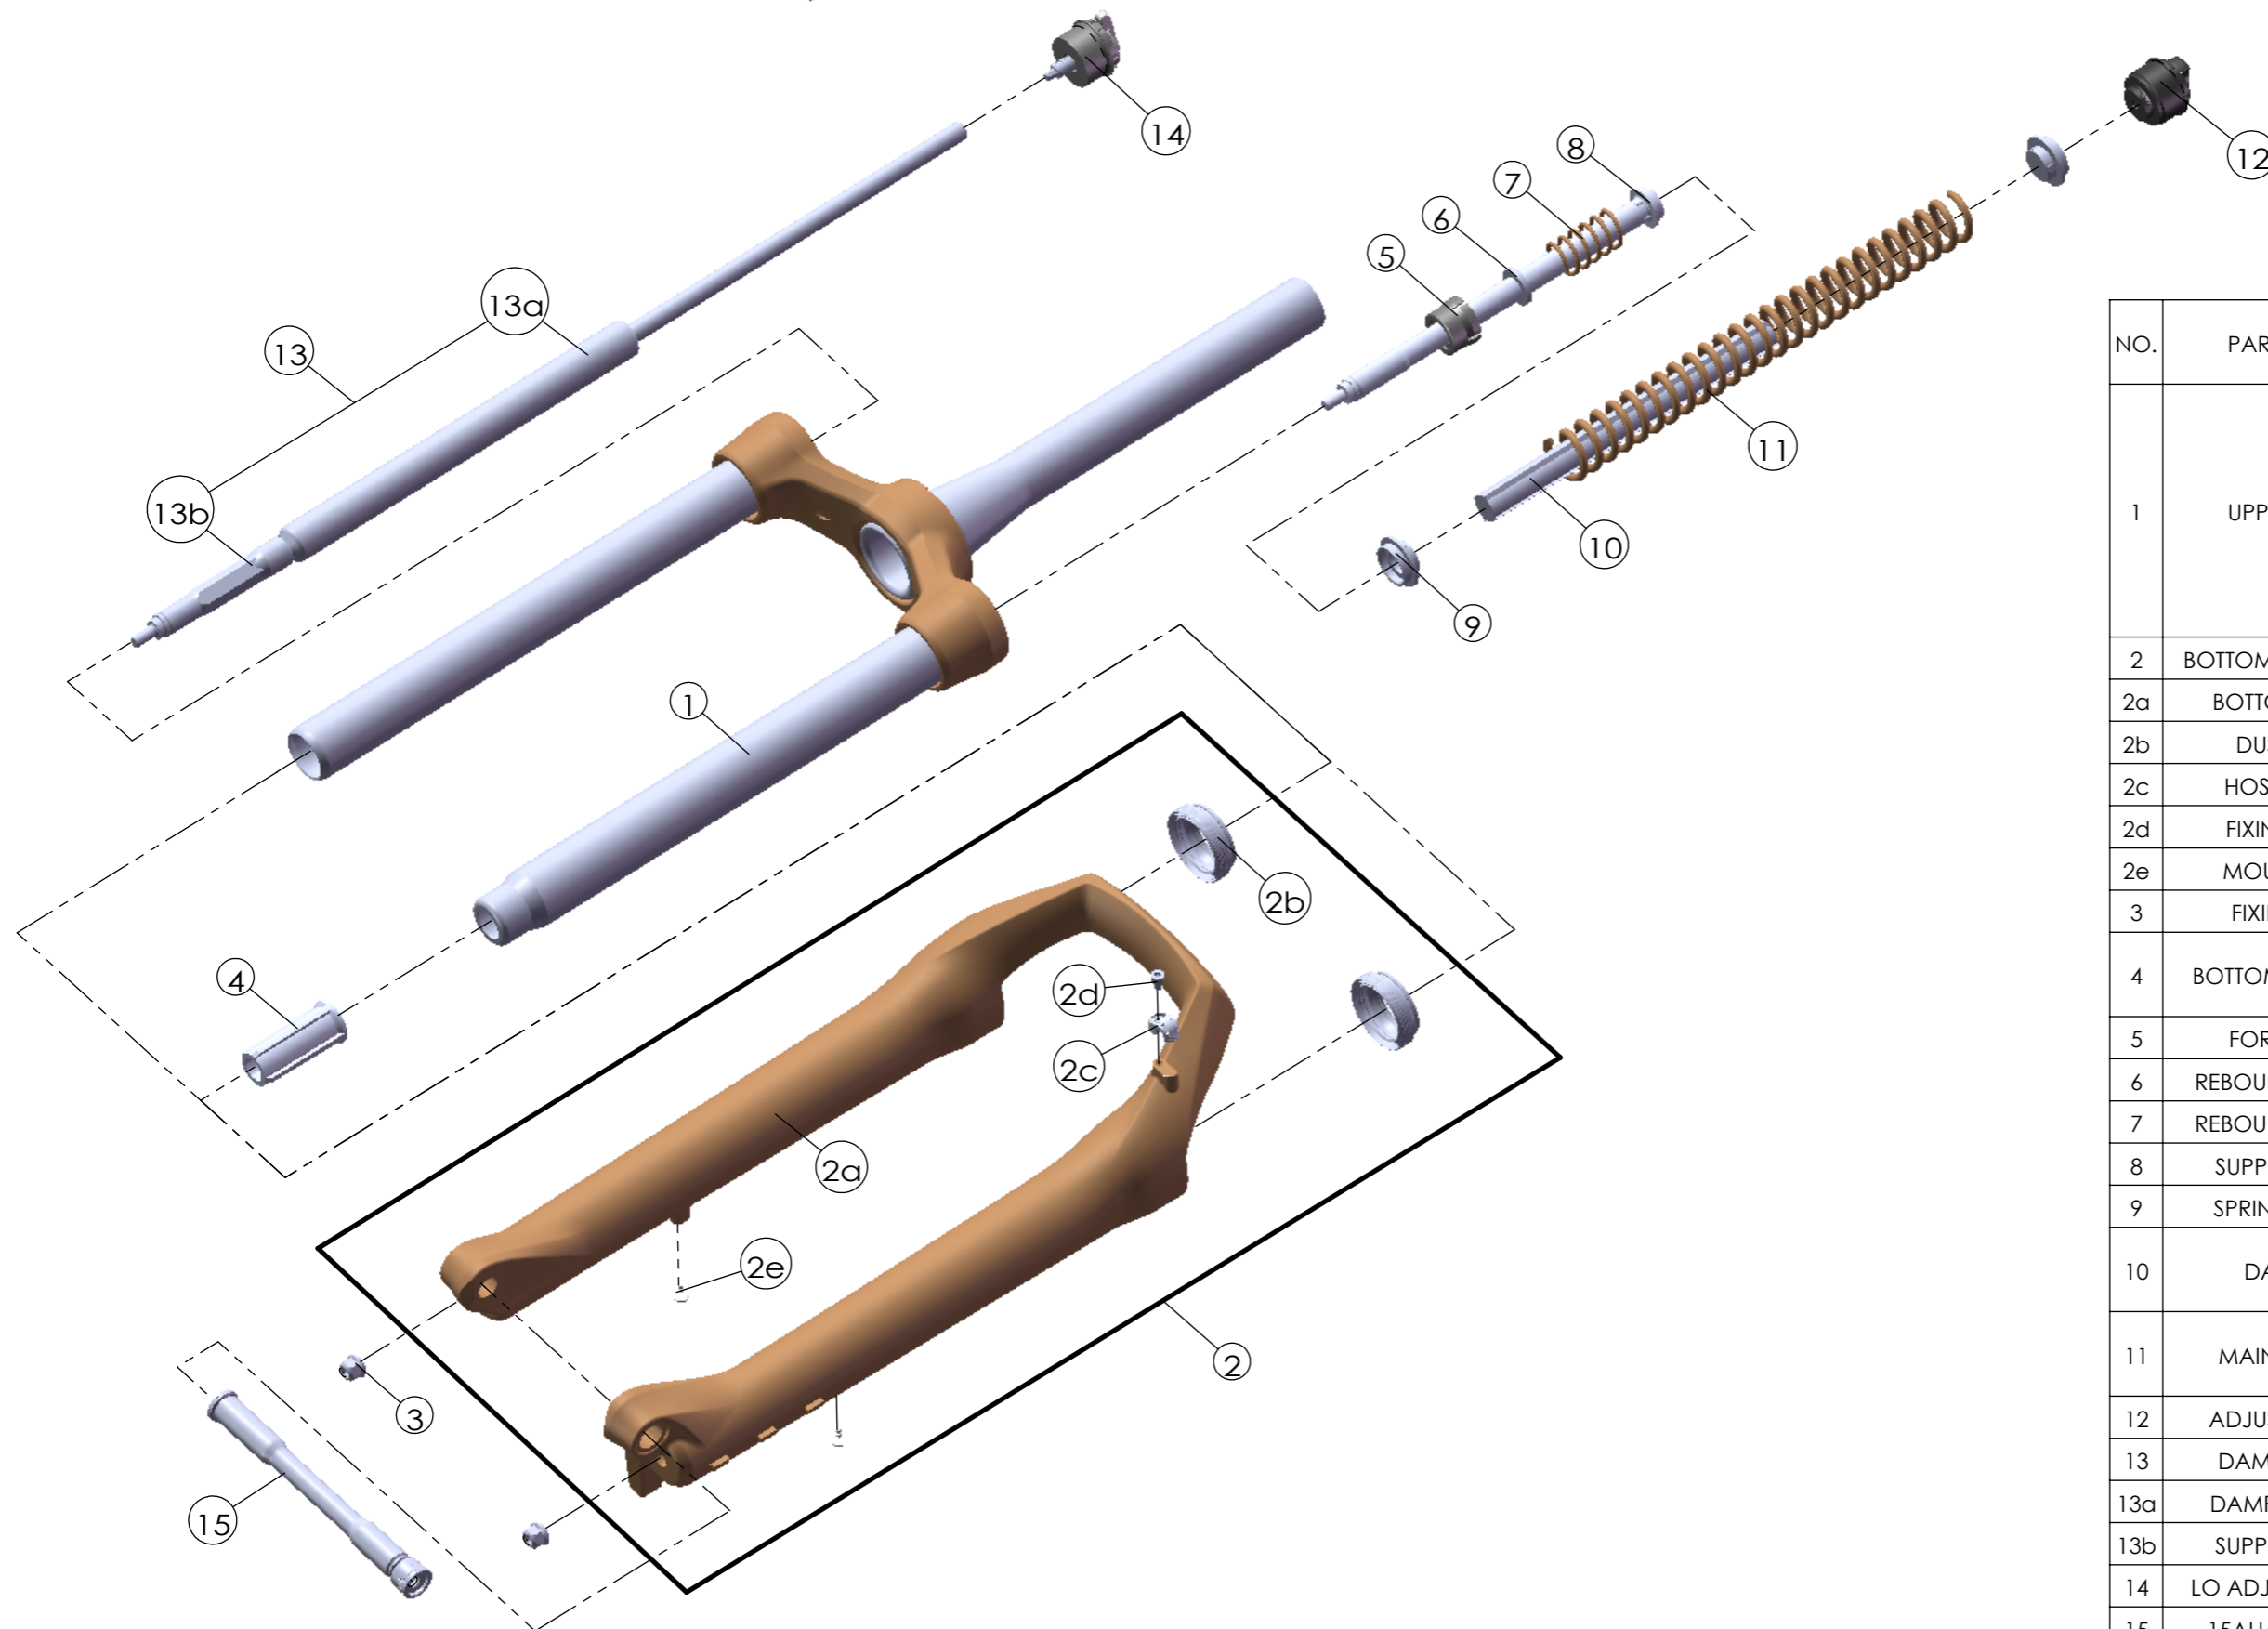

SF27-XCM32-DS-BOOST-LO-15AH4

-110-27.5-C58/C63/C68-100,120

Date	2026.03.09	Version	1
Amended			

NO.	PART NAME	PART CODE	QTY.	
			100	120
1	UPPER ASSY	FKZ176-17 (C58)	1	-
		FKZ176-18 (C63)	1	-
		FKZ176-19 (C68)	1	-
		FKZ176-20 (C58)	-	1
		FKZ176-21 (C63)	-	1
		FKZ176-22 (C68)	-	1
2	BOTTOM CASE ASSY	FKZ186-10	1	1
2a	BOTTOM CASE	FPB568-10	1	1
2b	DUST SEAL	FAA169-20	2	2
2c	HOSE GUIDE	FEG166	1	1
2d	FIXING BOLT	FSB153	1	1
2e	MOUNT CAP	FAA199	2	2
3	FIXING NUT	FSN023	2	2
4	BOTTOM STOPPER	FEE806-40	1	-
		FEE806-30	-	1
5	FORK NOSE	FEE805	1	1
6	REBOUND RUBBER	FEP053	1	1
7	REBOUND SPRING	FEP189-20	1	1
8	SUPPORT TUBE	FEG175	1	1
9	SPRING GUIDE	FEE434-80	2	2
10	DAMPER	FEP320-10	1	-
		FEP320-51	-	1
11	MAIN SPRING	FEP748	1	-
		FEP759	-	1
12	ADJUST SYSTEM	FKE009-21	1	1
13	DAMPER UNIT	FUN140-02	1	1
13a	DAMPER BODY	FUN140-00	1	1
13b	SUPPORT TUBE	FEE847-03	1	1
14	LO ADJUST SYSTEM	FKE526-21	1	1
15	15AH4 AXLE SET	FKA133-02	1	1