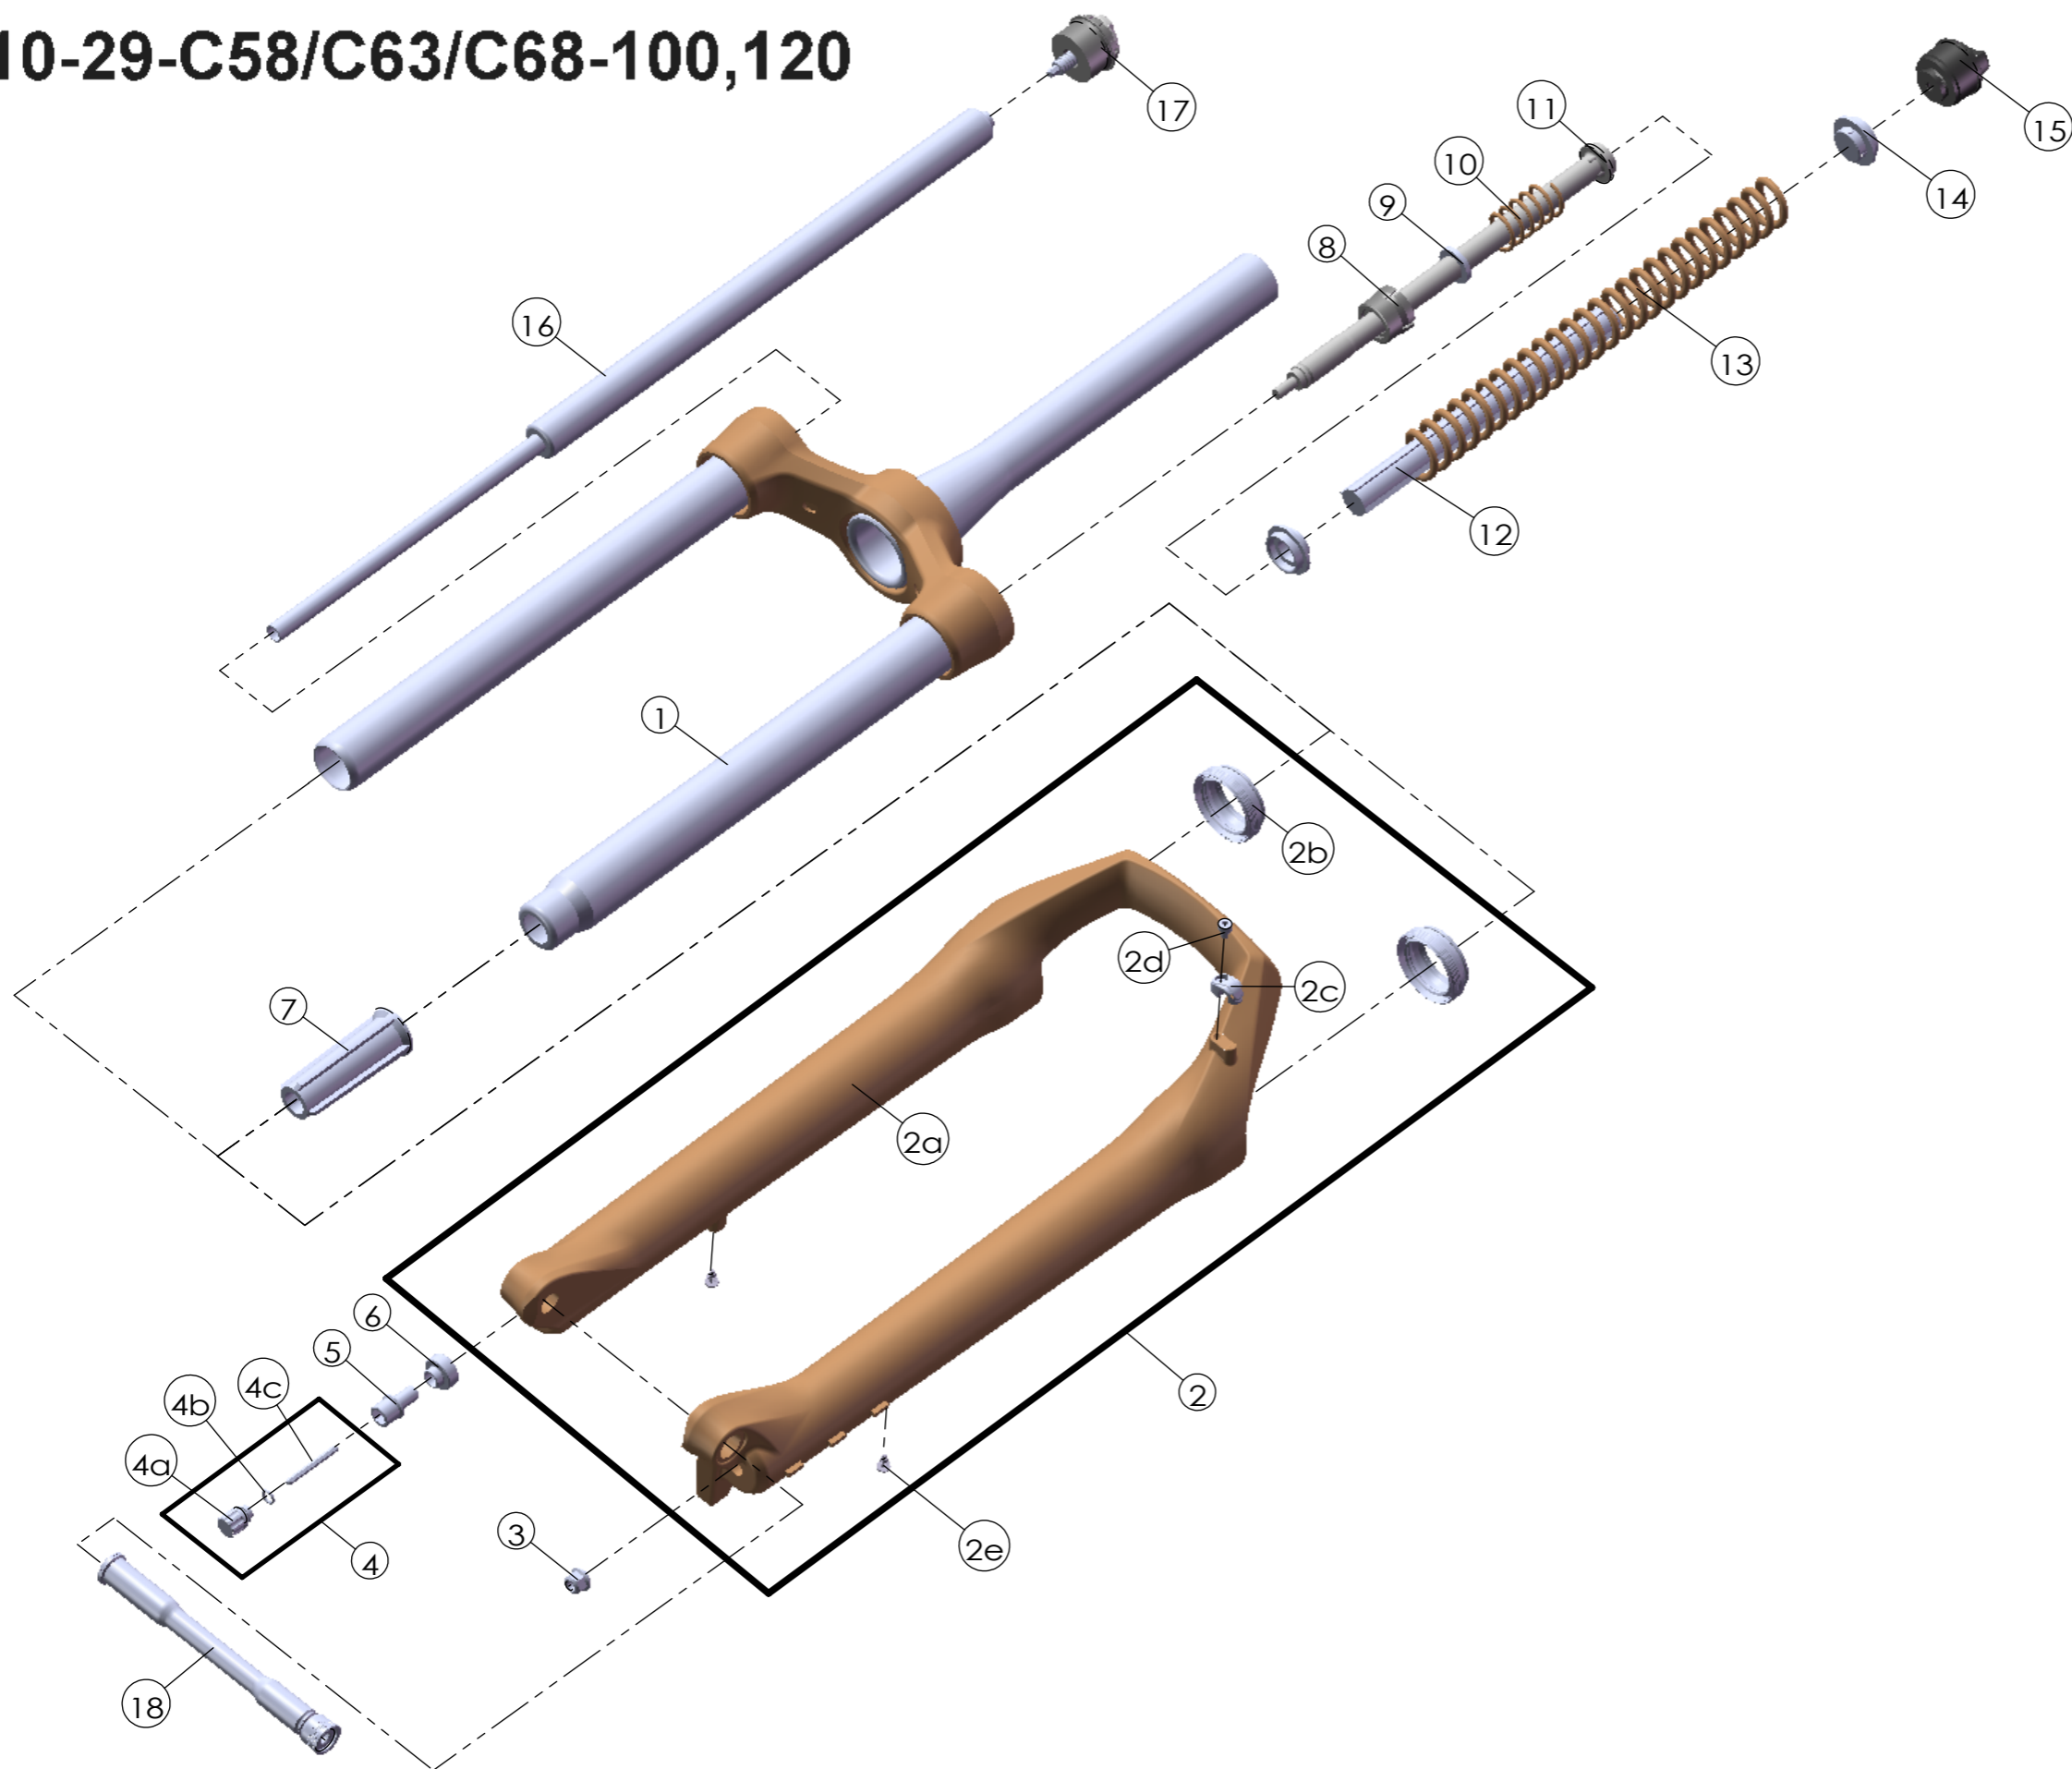

SUNTOUR

SF27-XCM32-DS-BOOST-LO-R-15AH4

-110-29-C58/C63/C68-100,120

Date	2026.01.28	Version	1
Amended			

NO.	PART NAME	PART CODE	QTY.	
			100	120
1	UPPER ASSY	FKZ176-11 (C58)	1	-
		FKZ176-12 (C63)	1	-
		FKZ176-13 (C68)	1	-
		FKZ176-14 (C58)	-	1
		FKZ176-15 (C63)	-	1
		FKZ176-16 (C68)	-	1
2	BOTTOM CASE ASSY	FKZ177-10	1	1
2a	BOTTOM CASE	FPB567-10	1	1
2b	DUST SEAL	FAA169-20	2	2
2c	HOSE GUIDE	FEG166	1	1
2d	FIXING BOLT	FSB153	1	1
2e	MOUNT CAP	FAA199	2	2
3	FIXING NUT	FSN023	1	1
4	DAMPER KNOB ASSY	FKA004-40	1	1
4a	DAMPER ADJUST KNOB	FEE845-10	1	1
4b	O RING	FAA083	1	1
4c	HEXAGON SHAFT	FEE131-10	1	1
5	SLEEVE	FSB058-20	1	1
6	DAMPER FIXING BOLT	FEG363-20	1	1
7	BOTTOM STOPPER	FEE959-00	1	-
		FEE806-40	-	1
8	FORK NOSE	FEE805	1	1
9	REBOUND RUBBER	FEP053	1	1
10	REBOUND SPRING	FEP189-20	1	1
11	SUPPORT TUBE	FEE960	1	1
12	DAMPER	FEP320-10	1	-
		FEP320-51	-	1
13	MAIN SPRING	FEP748	1	-
		FEP759	-	1
14	SPRING GUIDE	FEE434-80	2	2
15	ADJUST SYSTEM	FEK009-21	1	1
16	DAMPER UNIT	FUN082-20	1	-
		FUN082-40	-	1
17	LO ADJUST SYSTEM	FKE526-21	1	1
18	15AH4 AXLE SET	FKA133-02	1	1