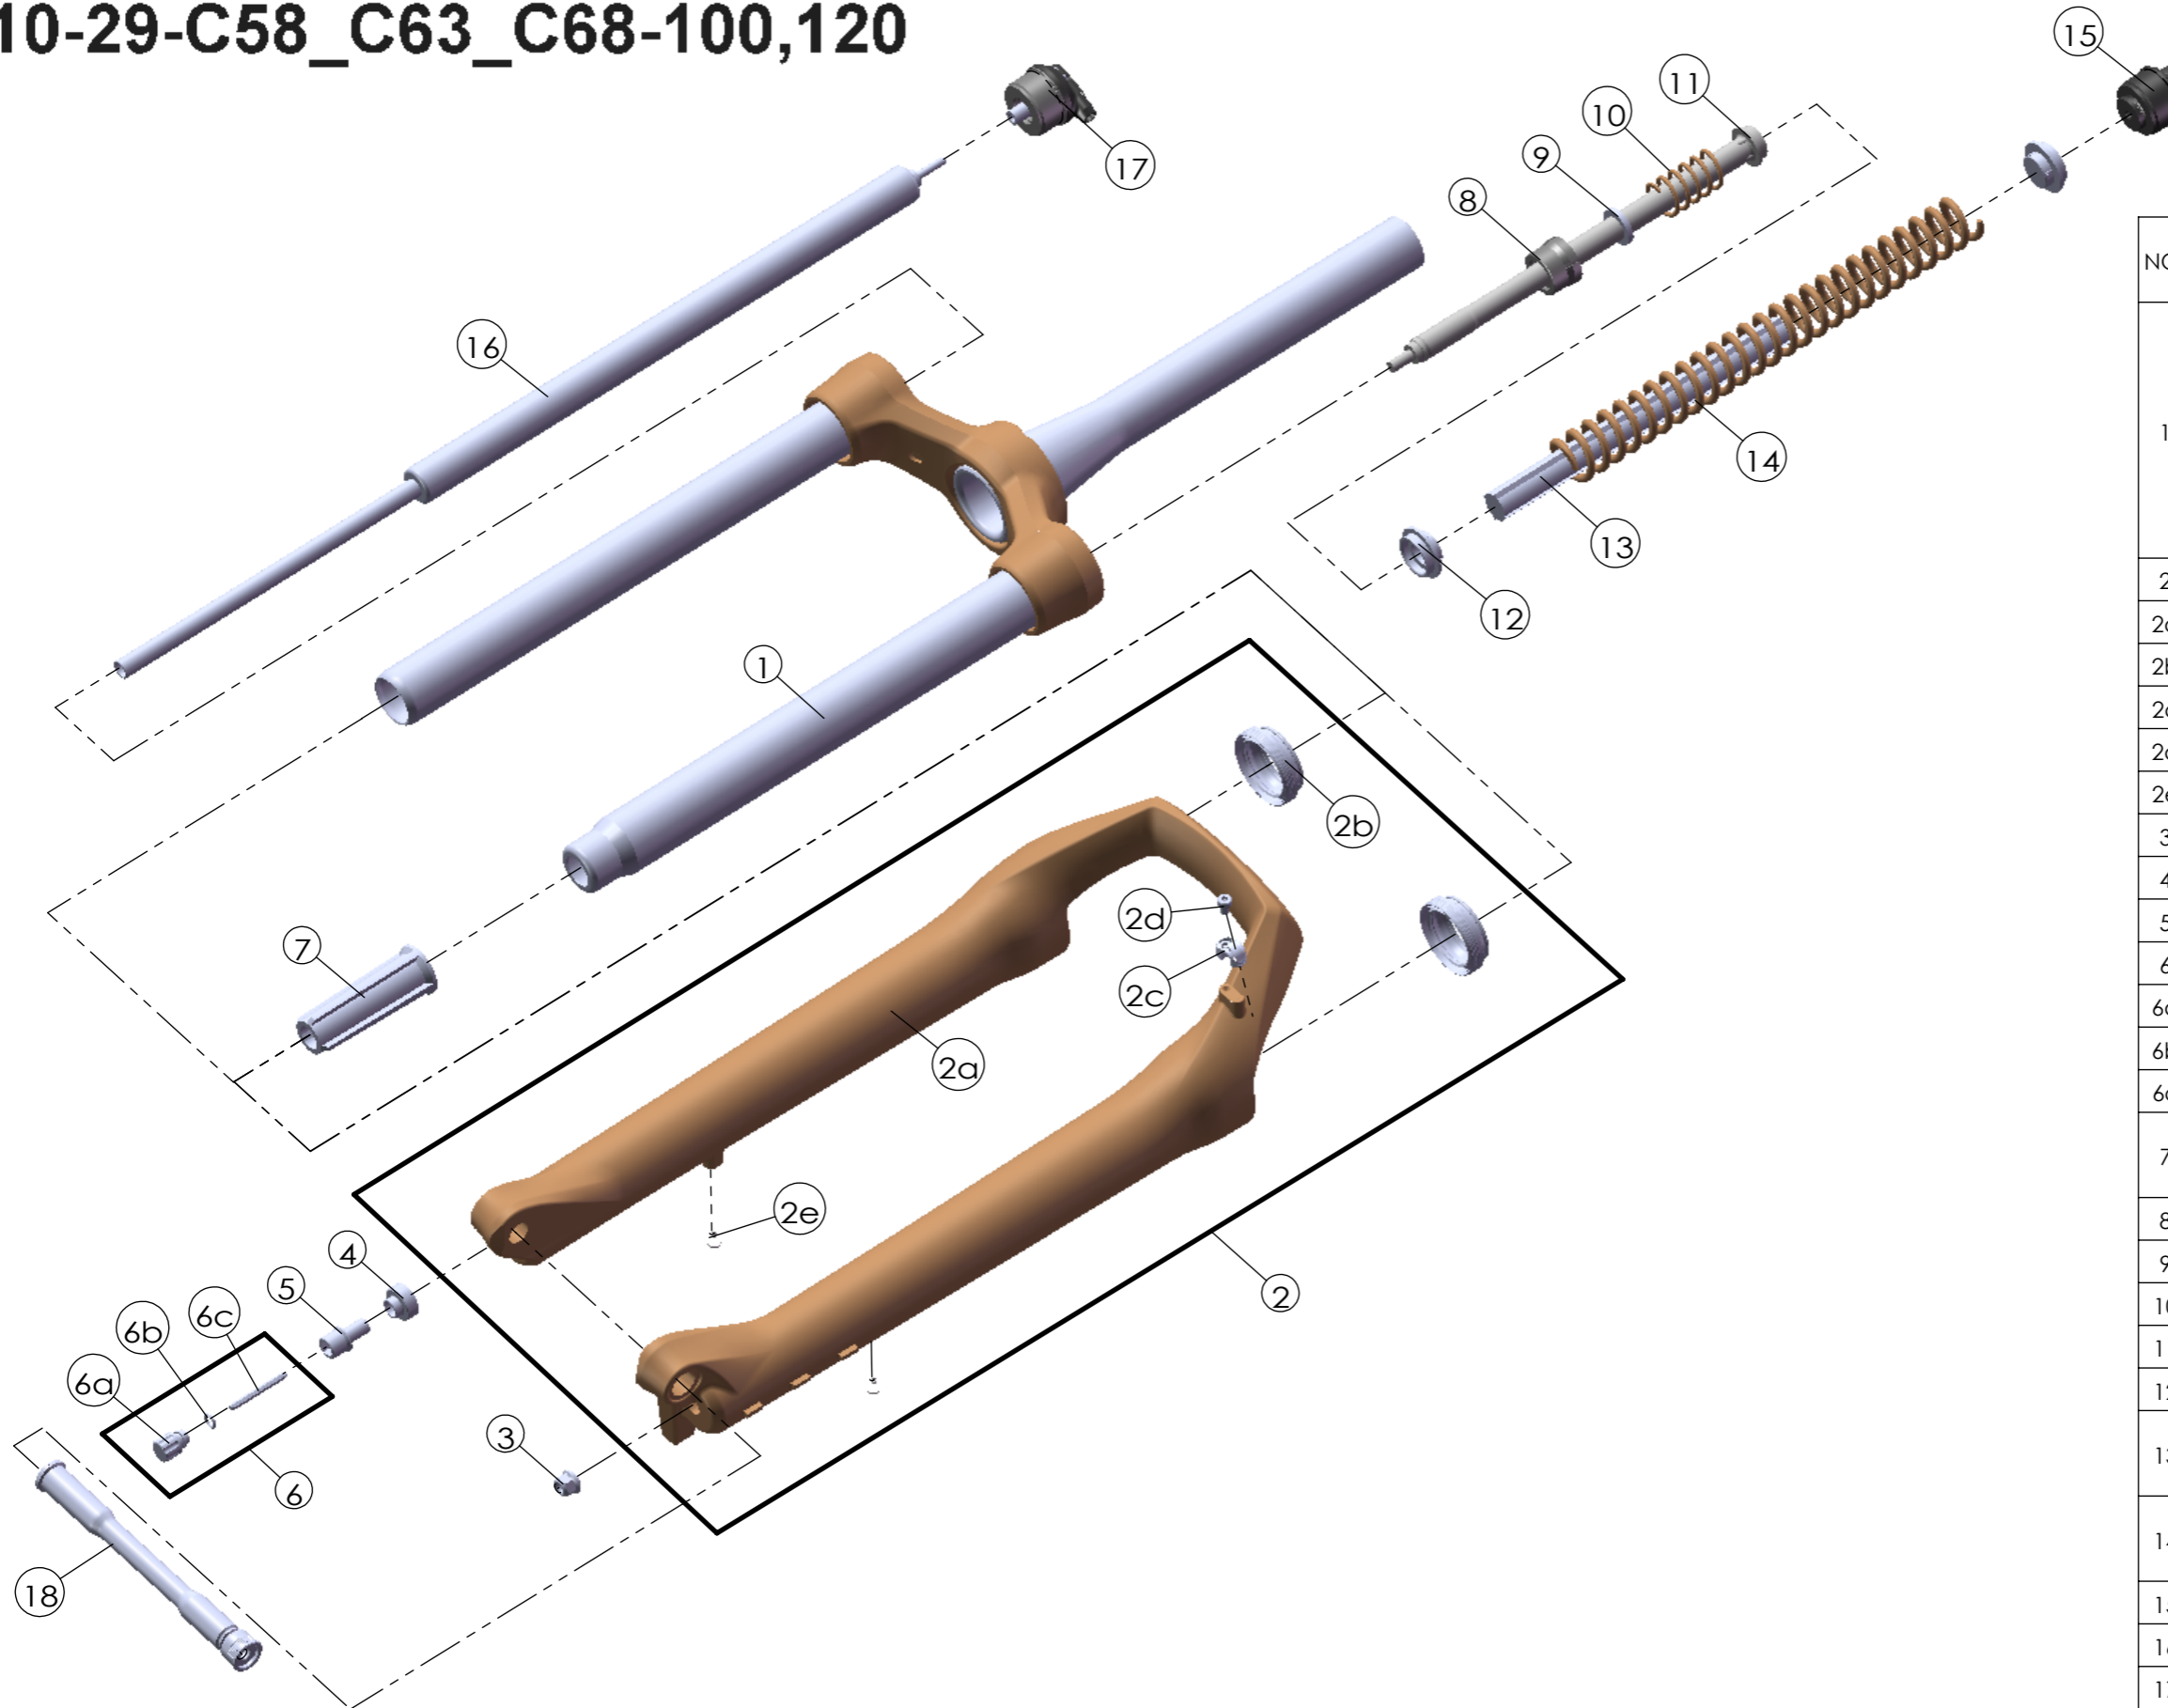

SF27-XCM32-DS-BOOST-RL-R-15AH4

-110-29-C58_C63_C68-100,120

Date	2026.03.11	Version	1
Amended			

NO.	PART NAME	PART CODE	QTY.	
			100	120
1	UPPER ASSY	FKZ176-23 (C58)	1	-
		FKZ176-24 (C63)	1	-
		FKZ176-25 (C68)	1	-
		FKZ176-26 (C58)	-	1
		FKZ176-27 (C63)	-	1
		FKZ176-28(C68)	-	1
2	BOTTOM CASE ASSY	FKZ177-10	1	1
2a	BOTTOM CASE	FPB567-10	1	1
2b	DUST SEAL	FAA169-20	2	2
2c	HOSE GUIDE	FEG166	1	1
2d	FIXING BOLT	FSB153	1	1
2e	MOUNT CAP	FAA199	2	2
3	FIXING NUT	FSN023	1	1
4	SLEEVE	FEG363-20	1	1
5	DAMPER FIXING BOLT	FSB058-20	1	1
6	DAMPER KNOB ASSY	FKA004-40	1	1
6a	DAMPER ADJUST KNOB	FEE845-10	1	1
6b	O RING	FAA083	1	1
6c	HEXAGON SHAFT	FEE131-10	1	1
7	BOTTOM STOPPER	FEE959-00	1	-
		FEE806-40	-	1
8	FORK NOSE	FEE805	1	1
9	REBOUND RUBBER	FEP053	1	1
10	REBOUND SPRING	FEP189-20	1	1
11	SUPPORT TUBE	FEE960	1	1
12	SPRING GUIDE	FEE434-80	2	2
13	DAMPER	FEP320-10	1	-
		FEP320-51	-	1
14	MAIN SPRING	FEP748	1	-
		FEP759	-	1
15	ADJUST SYSTEM	FKE009-21	1	1
16	RL-R DAMPER UNIT	FUN083-20	1	1
17	RL COVER ASSY	FKE310-08	1	1
18	15AH4 AXLE SET	FKA133-02	1	1