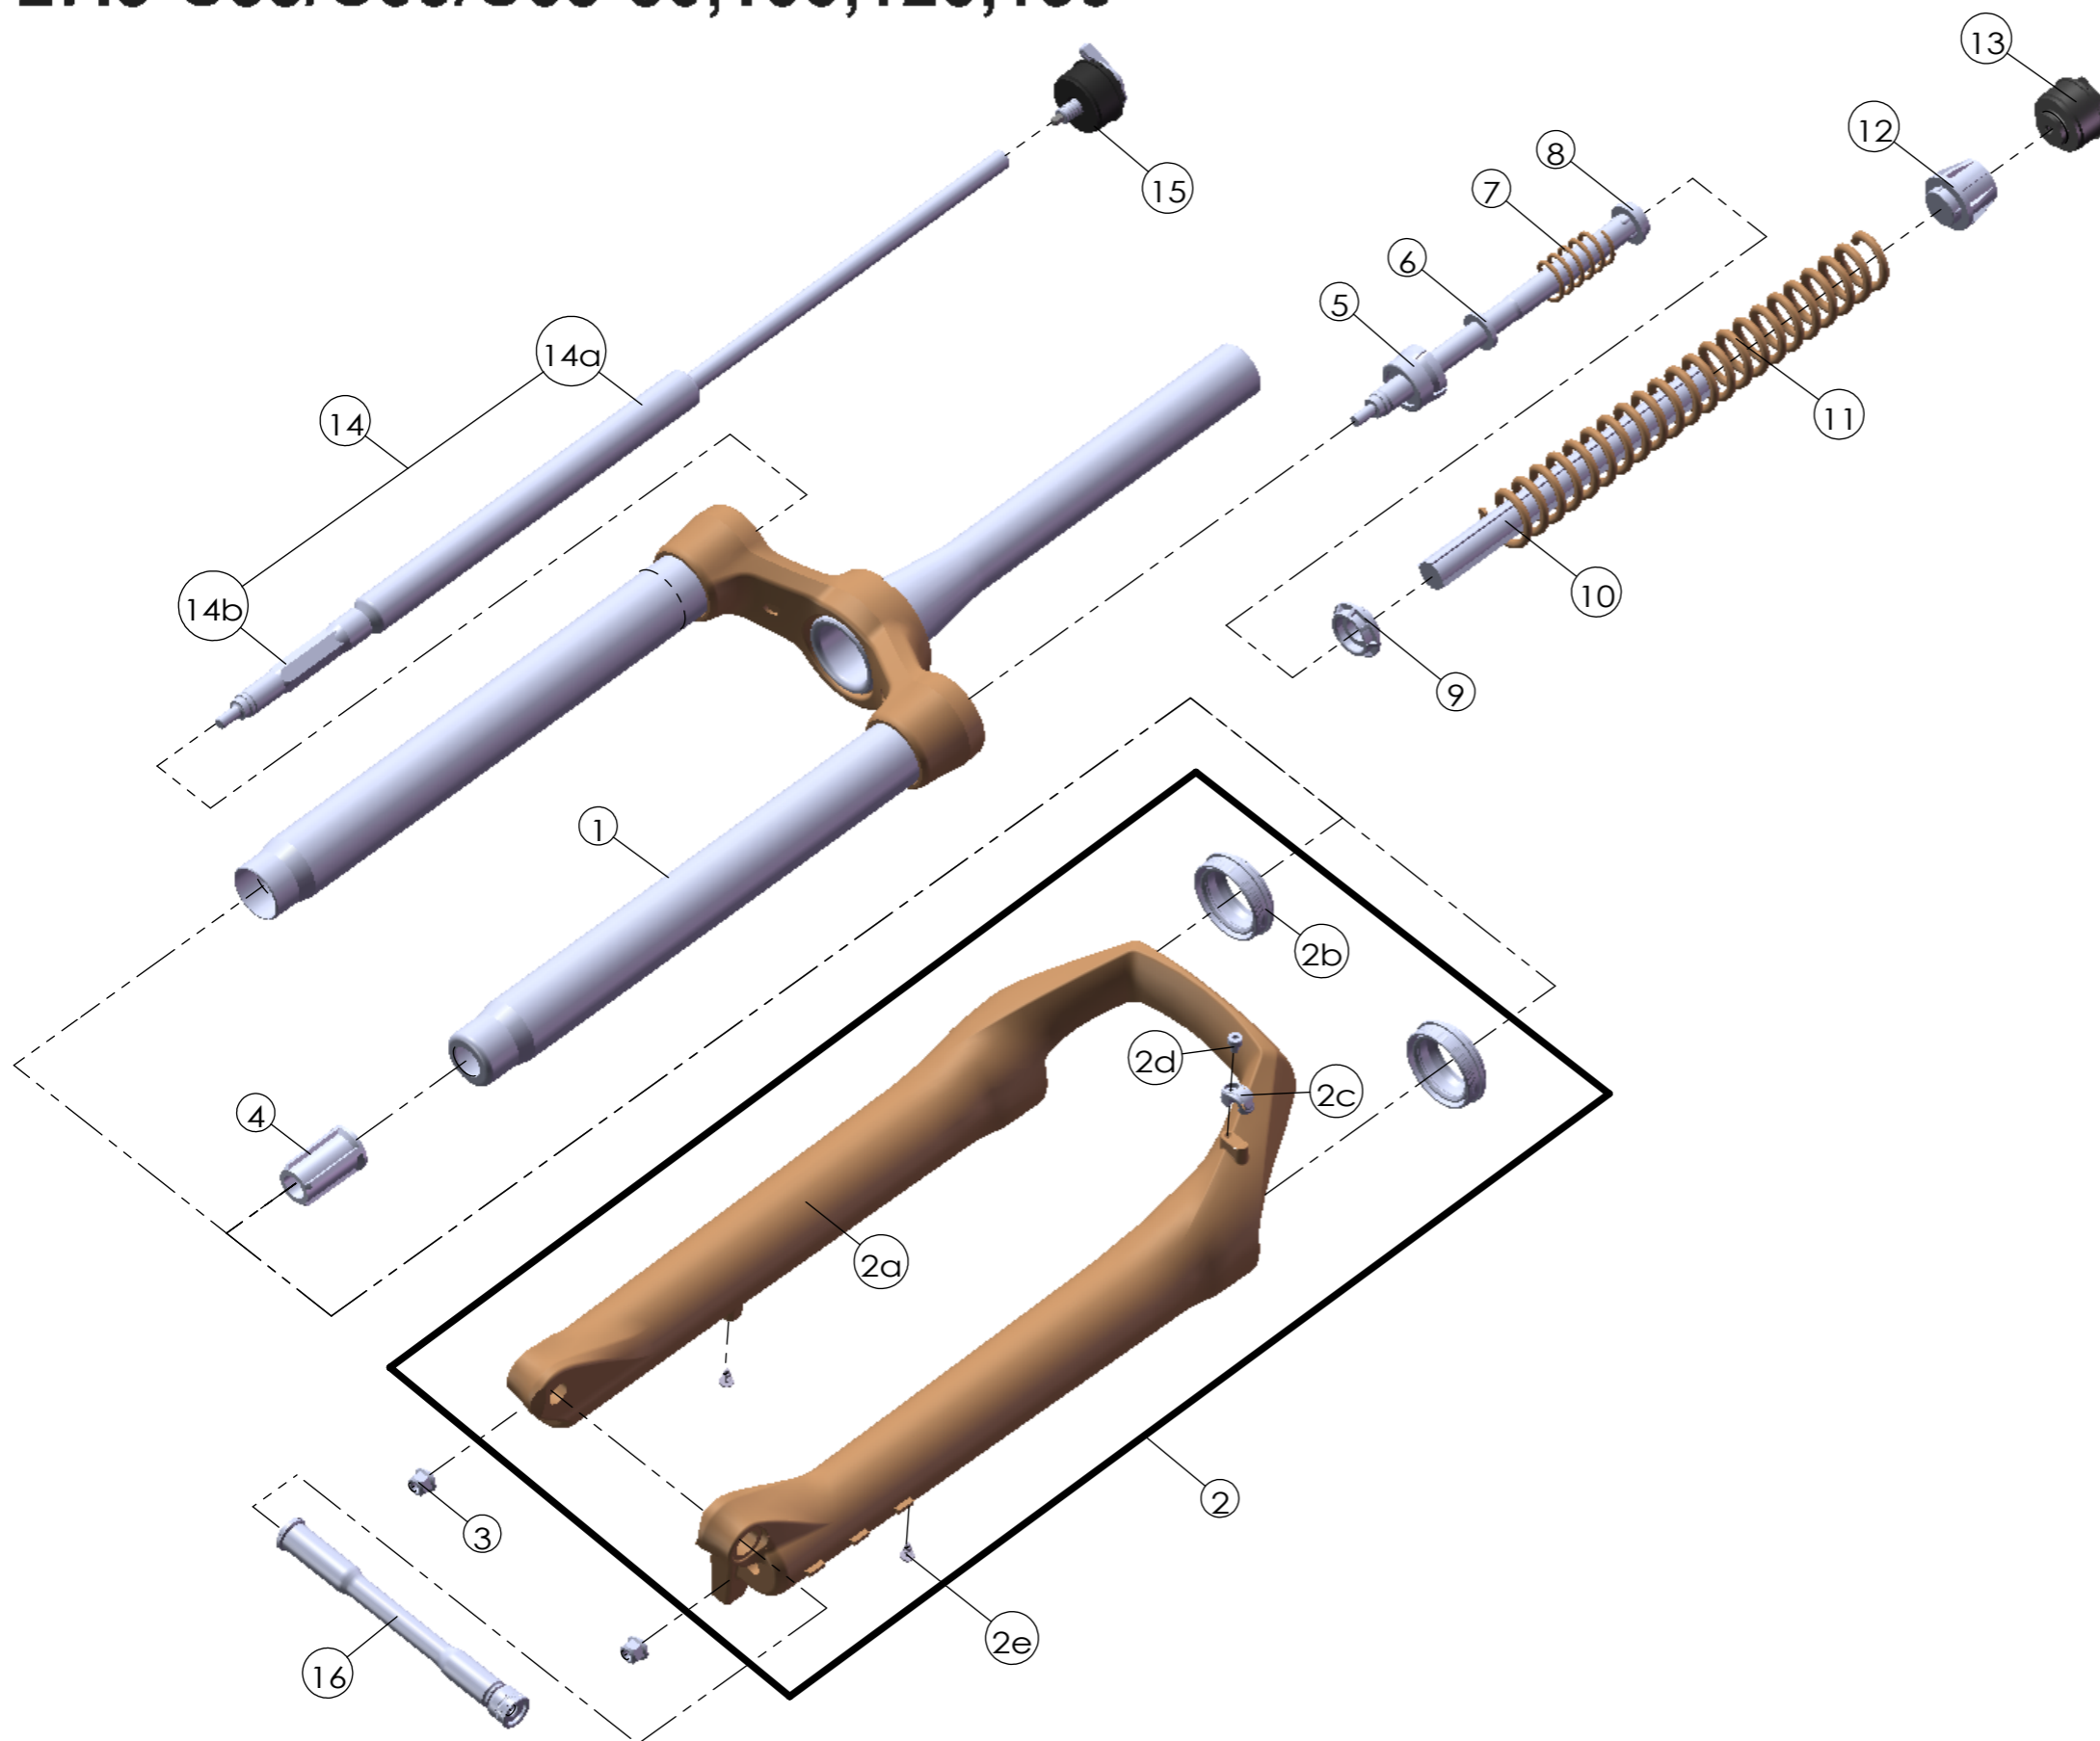

SUNTOUR

SF27-XCM34-DS-BOOST-LO-15AH4-110

-27.5-C58/C63/C68-80,100,120,130

Date	2026.01.05	Version	1
Amended			

NO.	PART NAME	PART CODE	QTY.			
			80	100	120	130
1	UPPER ASSY	FKZ176-05 (C58)	1	1	-	-
		FKZ176-06 (C63)	1	1	-	-
		FKZ176-07 (C68)	1	1	-	-
		FKZ176-08 (C58)	-	-	1	1
		FKZ176-09 (C63)	-	-	1	1
		FKZ176-10 (C68)	-	-	1	1
2	BOTTOM CASE ASSY	FKZ177-30	1	1	1	1
2a	BOTTOM CASE	FPB562-10	1	1	1	1
2b	DUST SEAL	FAA390-20	2	2	2	2
2c	HOSE GUIDE	FEG166	1	1	1	1
2d	FIXING BOLT	FSB153	1	1	1	1
2e	MOUNT CAP	FAA199	2	2	2	2
3	FIXING NUT	FSN023	2	2	2	2
4	BOTTOM STOPPER	FEE806-10	1	1	-	-
		FEE806	-	-	1	-
		FEE806-50	-	-	-	1
5	FORK NOSE	FEE805-20	1	1	1	1
6	REBOUND RUBBER	FEP053	1	1	1	1
7	REBOUND SPRING	FEP189-20	1	1	1	1
8	SUPPORT TUBE	FEG391	1	-	-	-
		FEE800	-	1	1	-
		FEG175	-	-	-	1
9	SPRING GUIDE LOWER	FEG456	1	1	1	1
10	DAMPER	FEP781	1	1	1	1
11	MAIN SPRING	FEP866	1	-	-	-
		FEP799	-	1	-	-
		FEP798	-	-	1	-
		FEP797	-	-	-	1
12	SPRING GUIDE UPPER	FEG455	1	1	1	1
13	ADJUST SYSTEM	FEK009-31	1	1	1	1
14	DAMPER UNIT	FUN140-41	1	1	1	1
14a	DAMPER BODY	FUN140-40	1	1	1	1
14b	SUPPORT TUBE	FEE847-03	1	1	1	1
15	LO ADJUST SYSTEM	FKE526-19	1	1	1	1
16	15AH4 AXLE SET	FKA133-02	1	1	1	1