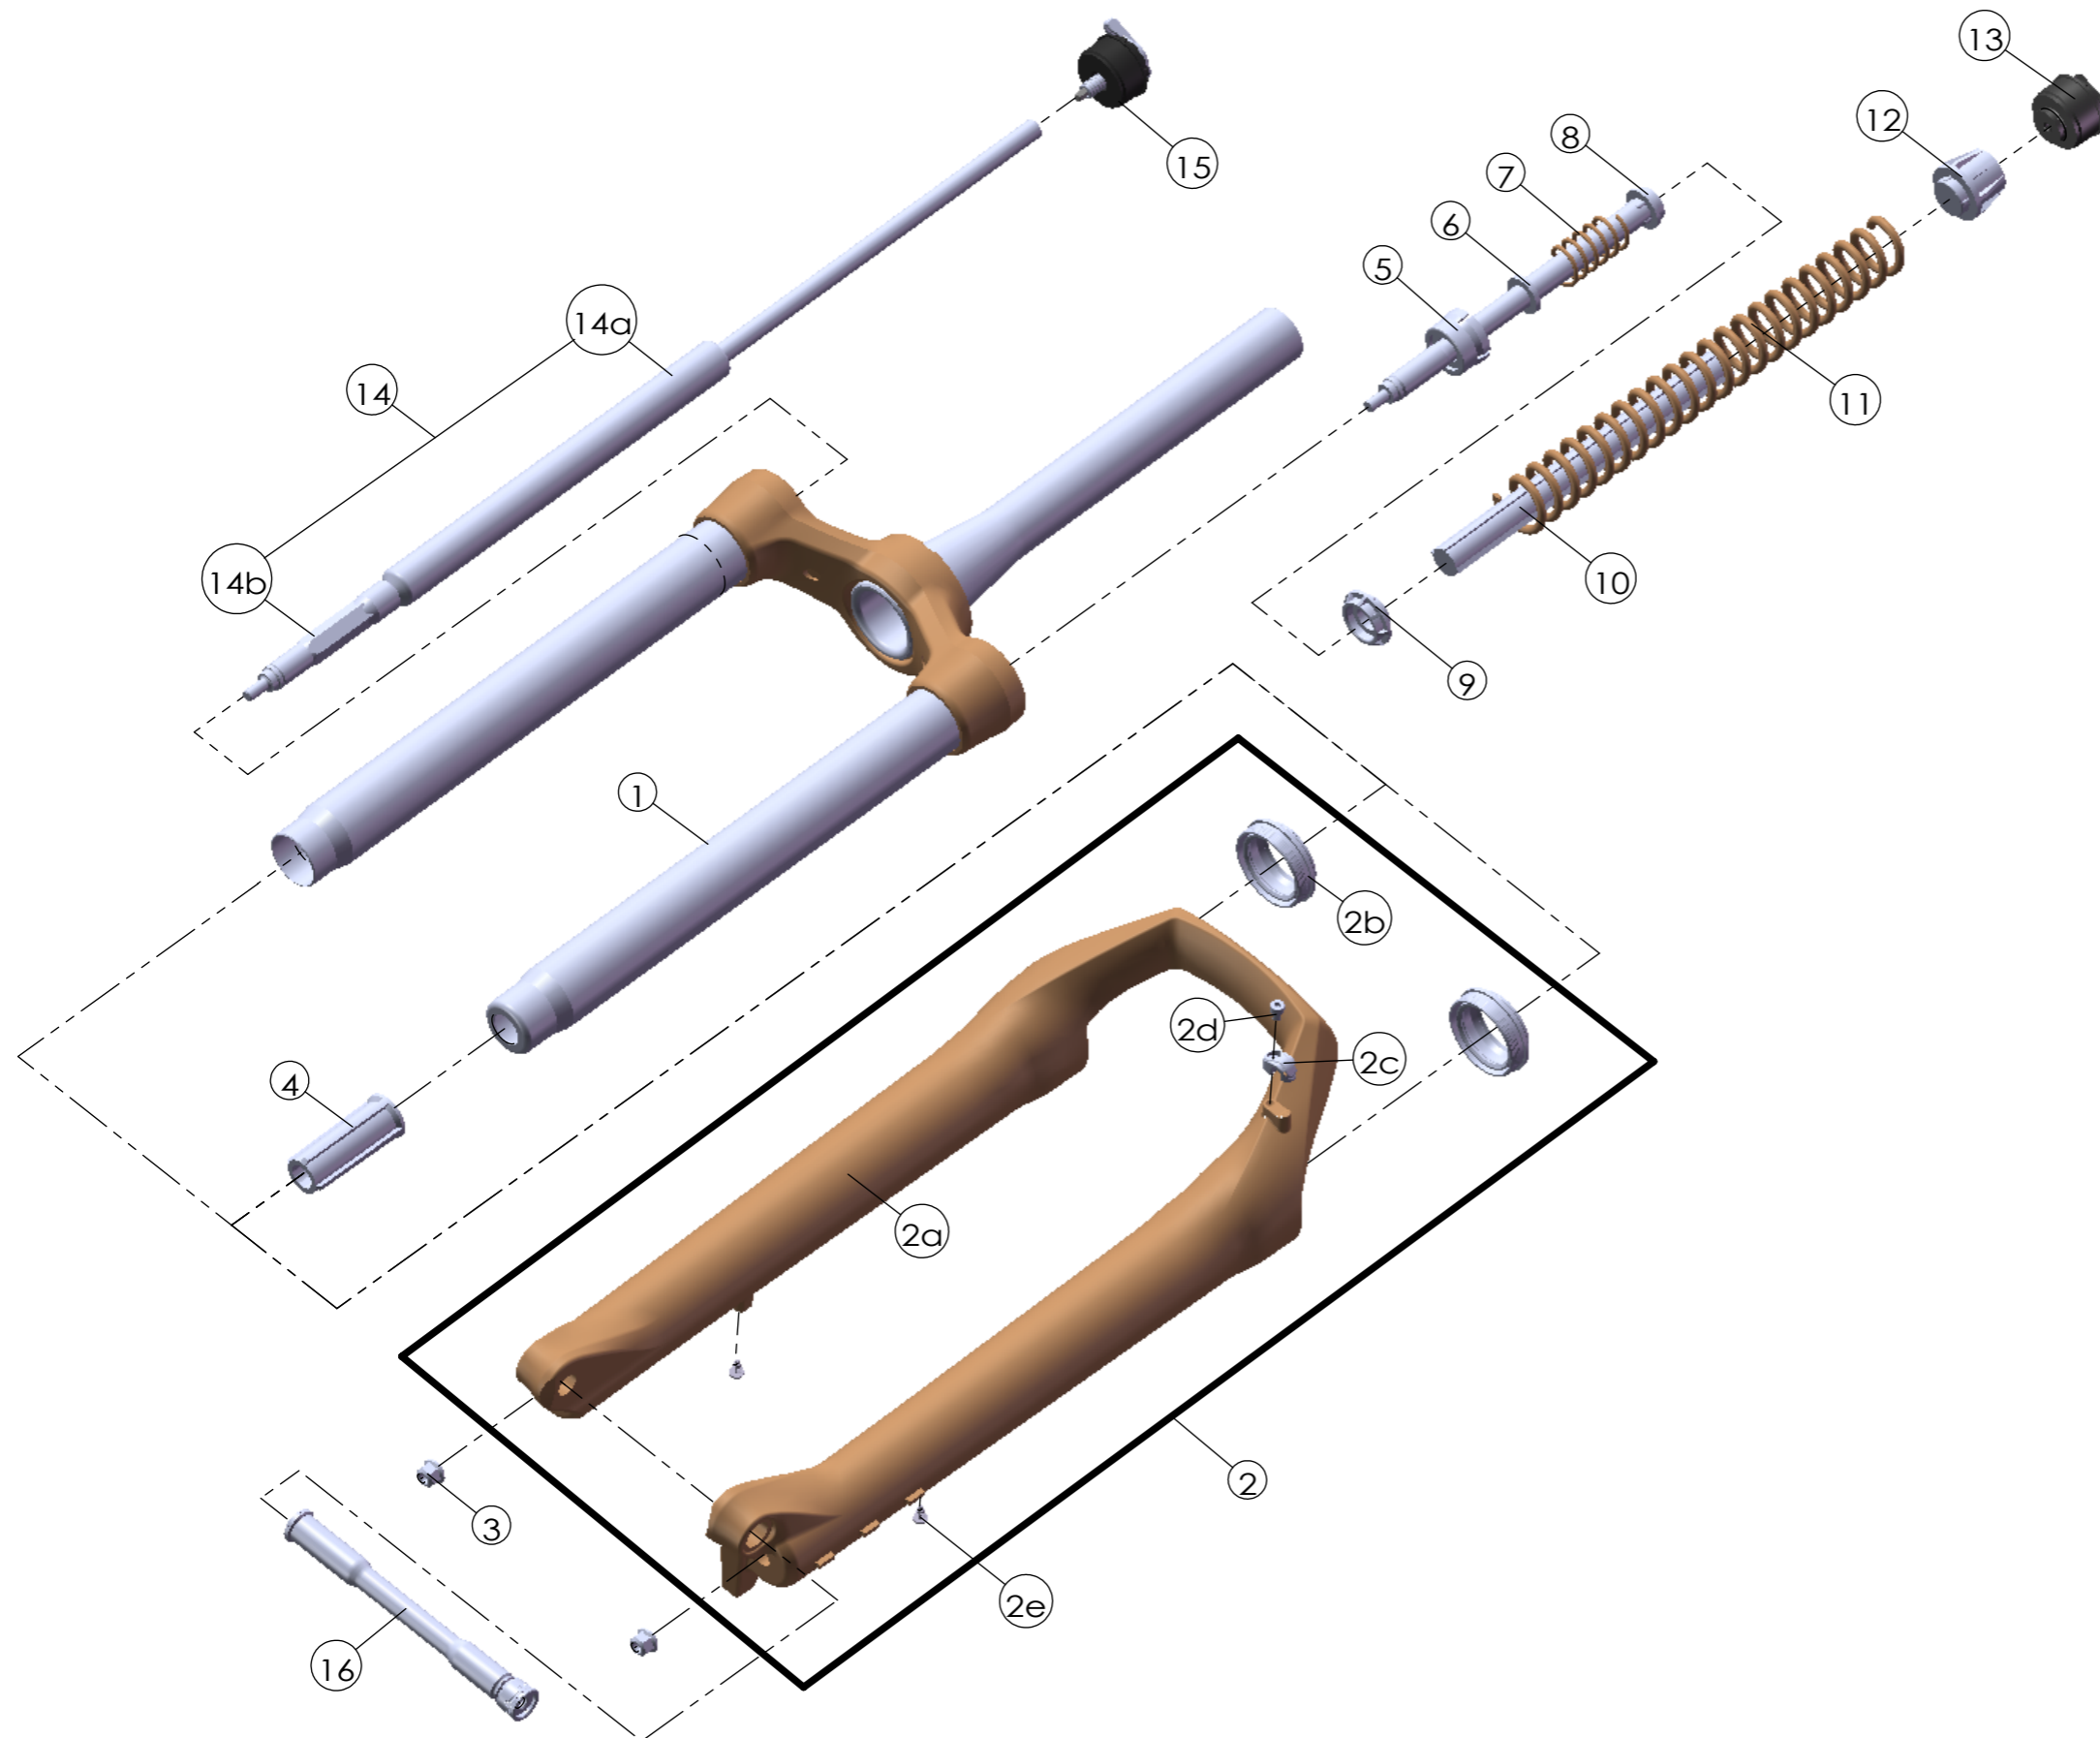

## SF27-XCM34-DS-BOOST-LO-15AH4

### -110-29-C58/C63/C68-80,100,120,130

Date	2026.01.05	Version	1
Amended			

NO.	PART NAME	PART CODE	QTY.			
			80	100	120	130
1	UPPER ASSY	FKZ176-05 (C58)	1	1	-	-
		FKZ176-06 (C63)	1	1	-	-
		FKZ176-07 (C68)	1	1	-	-
		FKZ176-08 (C58)	-	-	1	1
		FKZ176-09 (C63)	-	-	1	1
		FKZ176-10 (C68)	-	-	1	1
2	BOTTOM CASE ASSY	FKZ177-20	1	1	1	1
2a	BOTTOM CASE	FPB560-10	1	1	1	1
2b	DUST SEAL	FAA390-20	2	2	2	2
2c	HOSE GUIDE	FEG166	1	1	1	1
2d	FIXING BOLT	FSB153	1	1	1	1
2e	MOUNT CAP	FAA199	2	2	2	2
3	FIXING NUT	FSN023	2	2	2	2
4	BOTTOM STOPPER	FEE806-20	1	1	-	-
		FEE806-10	-	-	1	1
5	FORK NOSE	FEE805-20	1	1	1	1
6	REBOUND RUBBER	FEP053	1	1	1	1
7	REBOUND SPRING	FEP189-20	1	1	1	1
8	SUPPORT TUBE	FEE800	1	-	-	-
		FEE800-10	-	1	1	-
		FEE960	-	-	-	1
9	SPRING GUIDE LOWER	FEG456	1	1	1	1
10	DAMPER	FEP781	1	1	1	1
11	MAIN SPRING	FEP866	1	-	-	-
		FEP799	-	1	-	-
		FEP798	-	-	1	-
		FEP797	-	-	-	1
12	SPRING GUIDE UPPER	FEG455	1	1	1	1
13	ADJUST SYSTEM	FEK009-31	1	1	1	1
14	DAMPER UNIT	FUN140-42	1	1	1	1
14a	DAMPER BODY	FUN140-40	1	1	1	1
14b	SUPPORT TUBE	FEE847-03	1	1	1	1
15	LO ADJUST SYSTEM	FKE526-19	1	1	1	1
16	15AH4 AXLE SET	FKA133-02	1	1	1	1