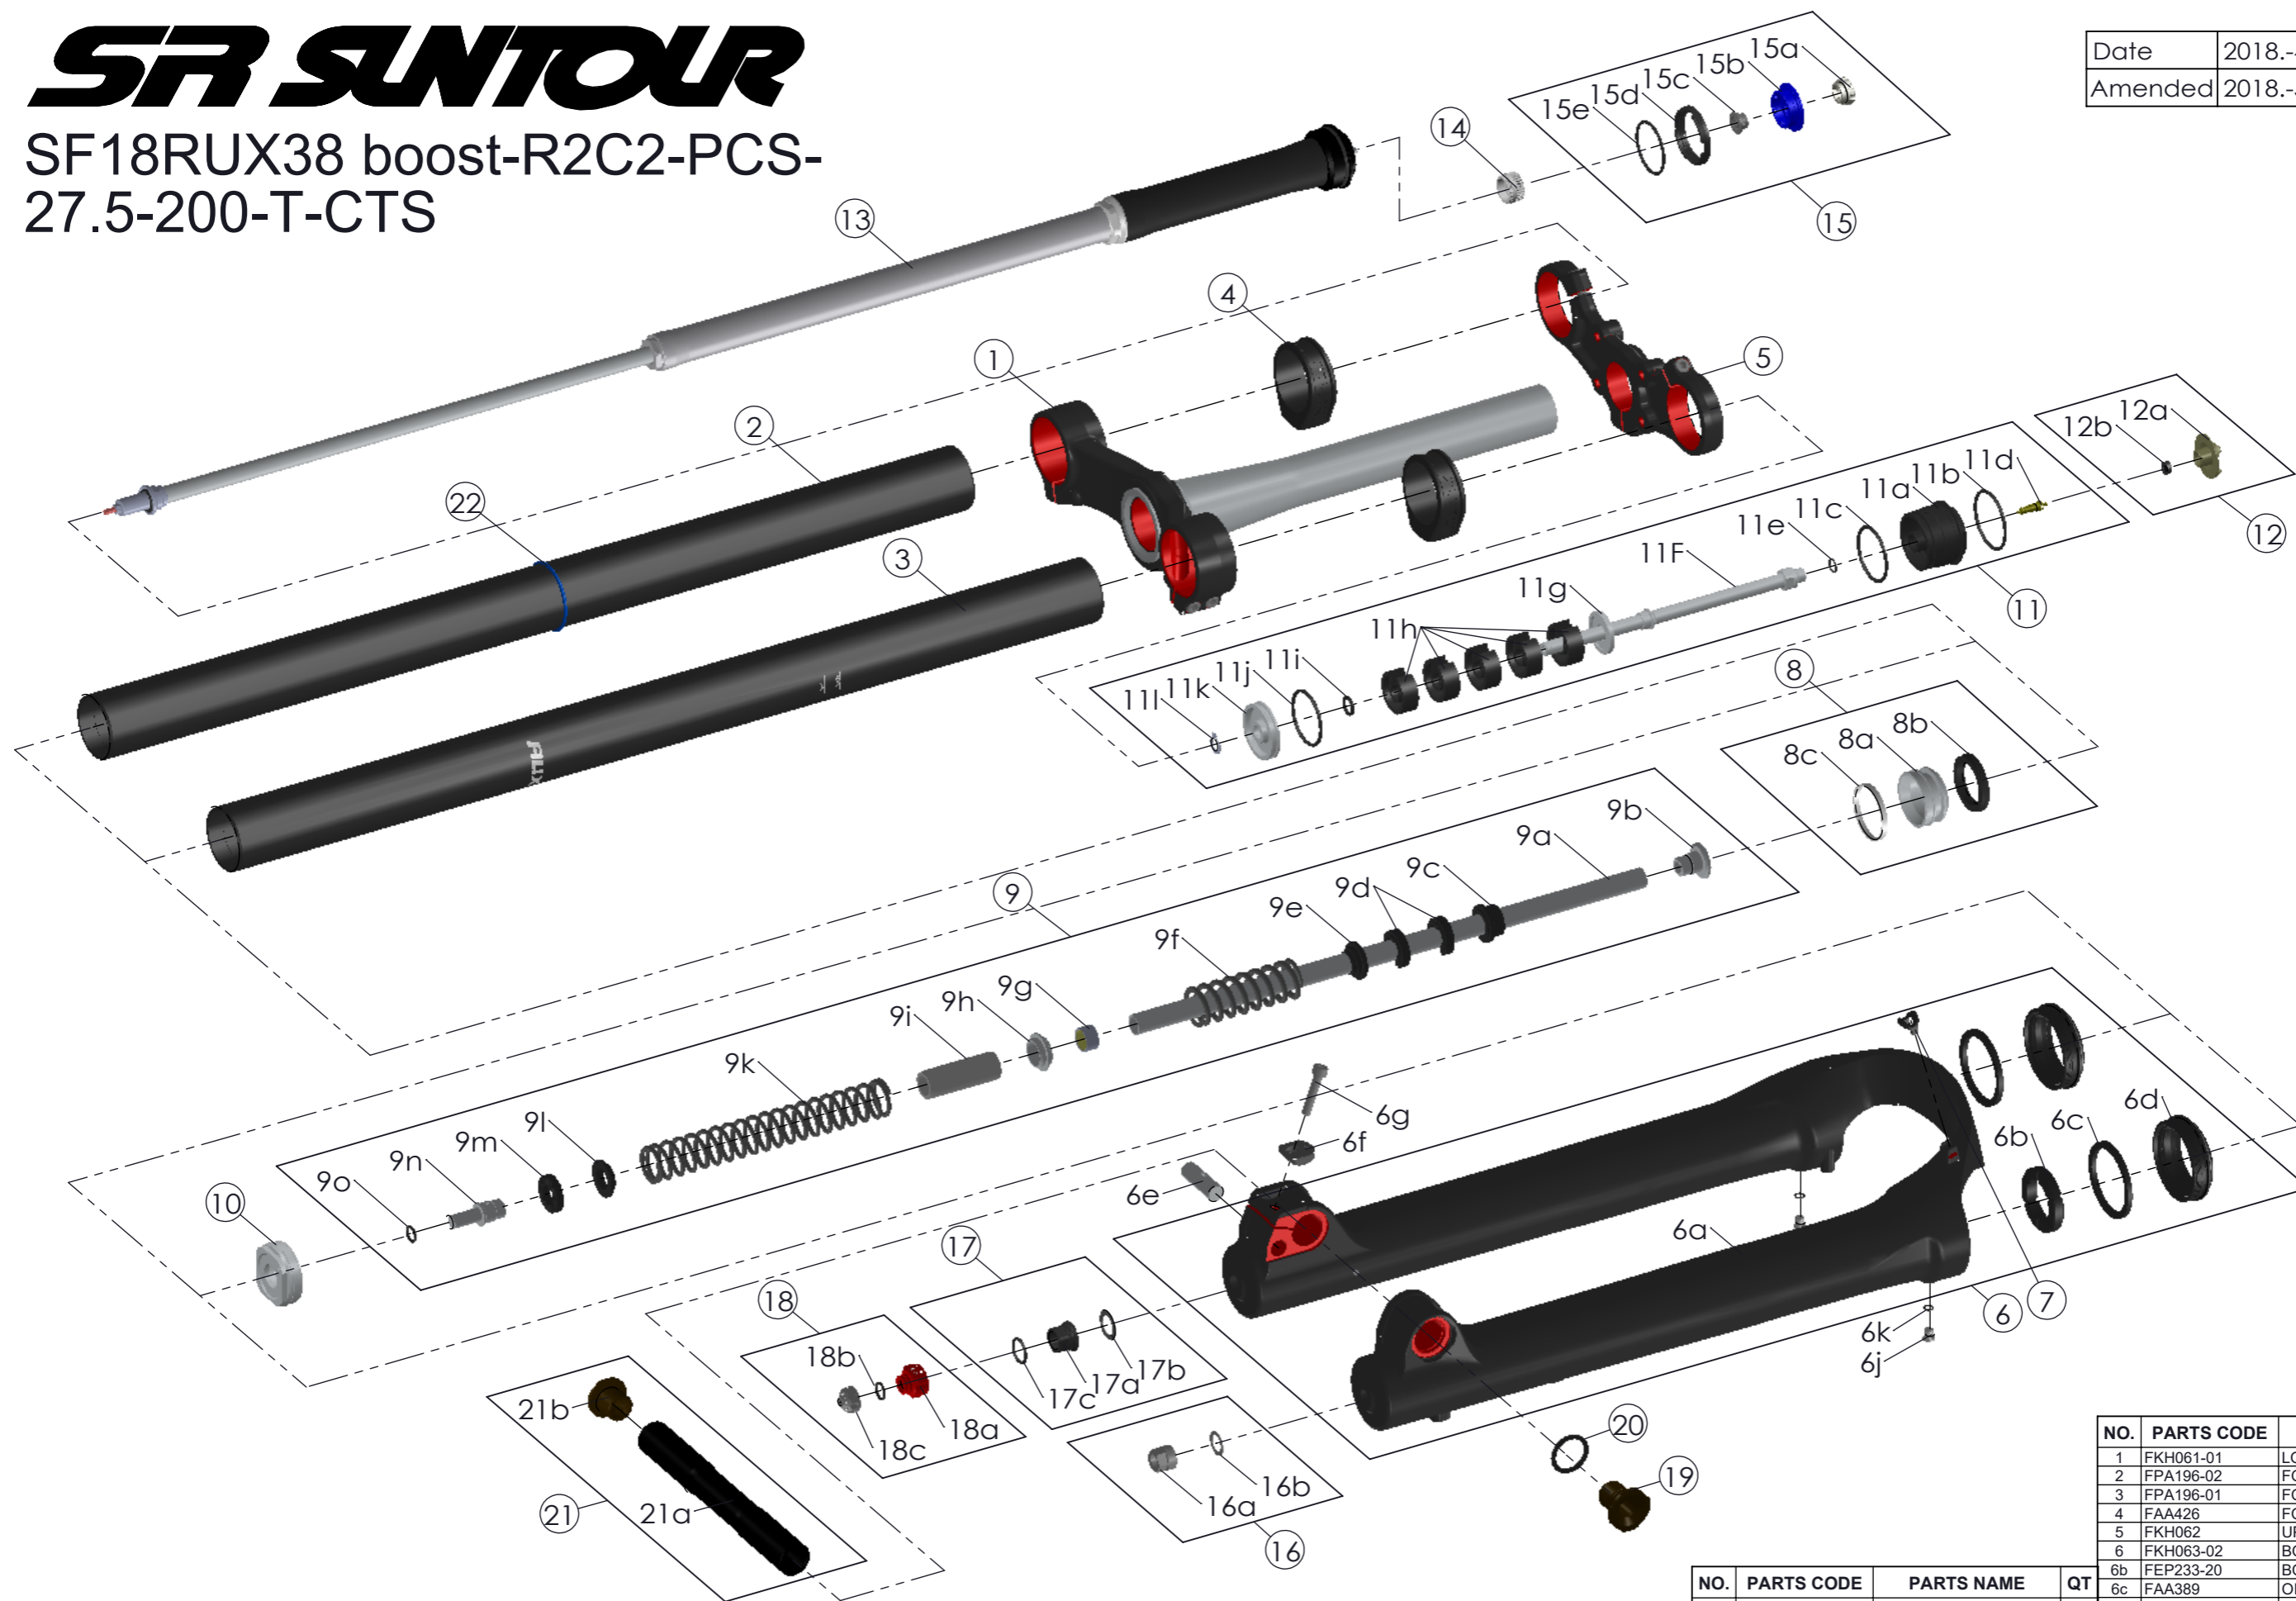

# SF SUNTOUR

SF18RUX38 boost-R2C2-PCS-  
27.5-200-T-CTS

Date	2018.-4.20	Version	1
Amended	2018.-5.-2		

NO.	PARTS CODE	PARTS NAME	QT
1	FKH061-01	LOWER CROWN ASSY	1
2	FPA196-02	FORK PIPE R	1
3	FPA196-01	FORK PIPE L	1
4	FAA426	FORK BUMPER	2
5	FKH062	UPPER CROWN ASSY	1
6	FKH063-02	BOTTOM CASE ASSY	1
6b	FEP233-20	BOTTOM BUMPER	1
6c	FAA389	OIL WIPER	1
6d	FAA323-10	DUST SEAL	1
6e	FEG154	NUT	1
6f	FEG261	BOLT HOLDER	1
6g	FSB184	FIXING BOLT	1
7	FEG034	CABLE CLIP	1
8	FKE091-50	AIR PISTON UNIT	1
9	FKE501-10	SUPPORT TUBE ASSY	1
10	FEE766-20	FORK NOSE	1
11	FKE449-00	VOLUME ADJUSTER ASSY	1
12	FKE076-50	VALVE CAP ASSY	1
13	FUN087-15	R2C2-PCS UNIT	1
14	FEE256-30	ADJUST CORE	1
15	FKE427-03	R2C2 COMP.KNOB ASSY	1
16	FKA063-03	FIXING NUT SET	1
17	FKE436-03	FIXING NUT SET	1
18	FKE480-02	REBOUND KNOB UNIT	1
19	FEG471	AXLE BOLT	1
20	FAA457	O-RING	1
21	FKA099-02	THRU AXLE SET	1
22	FAA397-20	O-RING	1