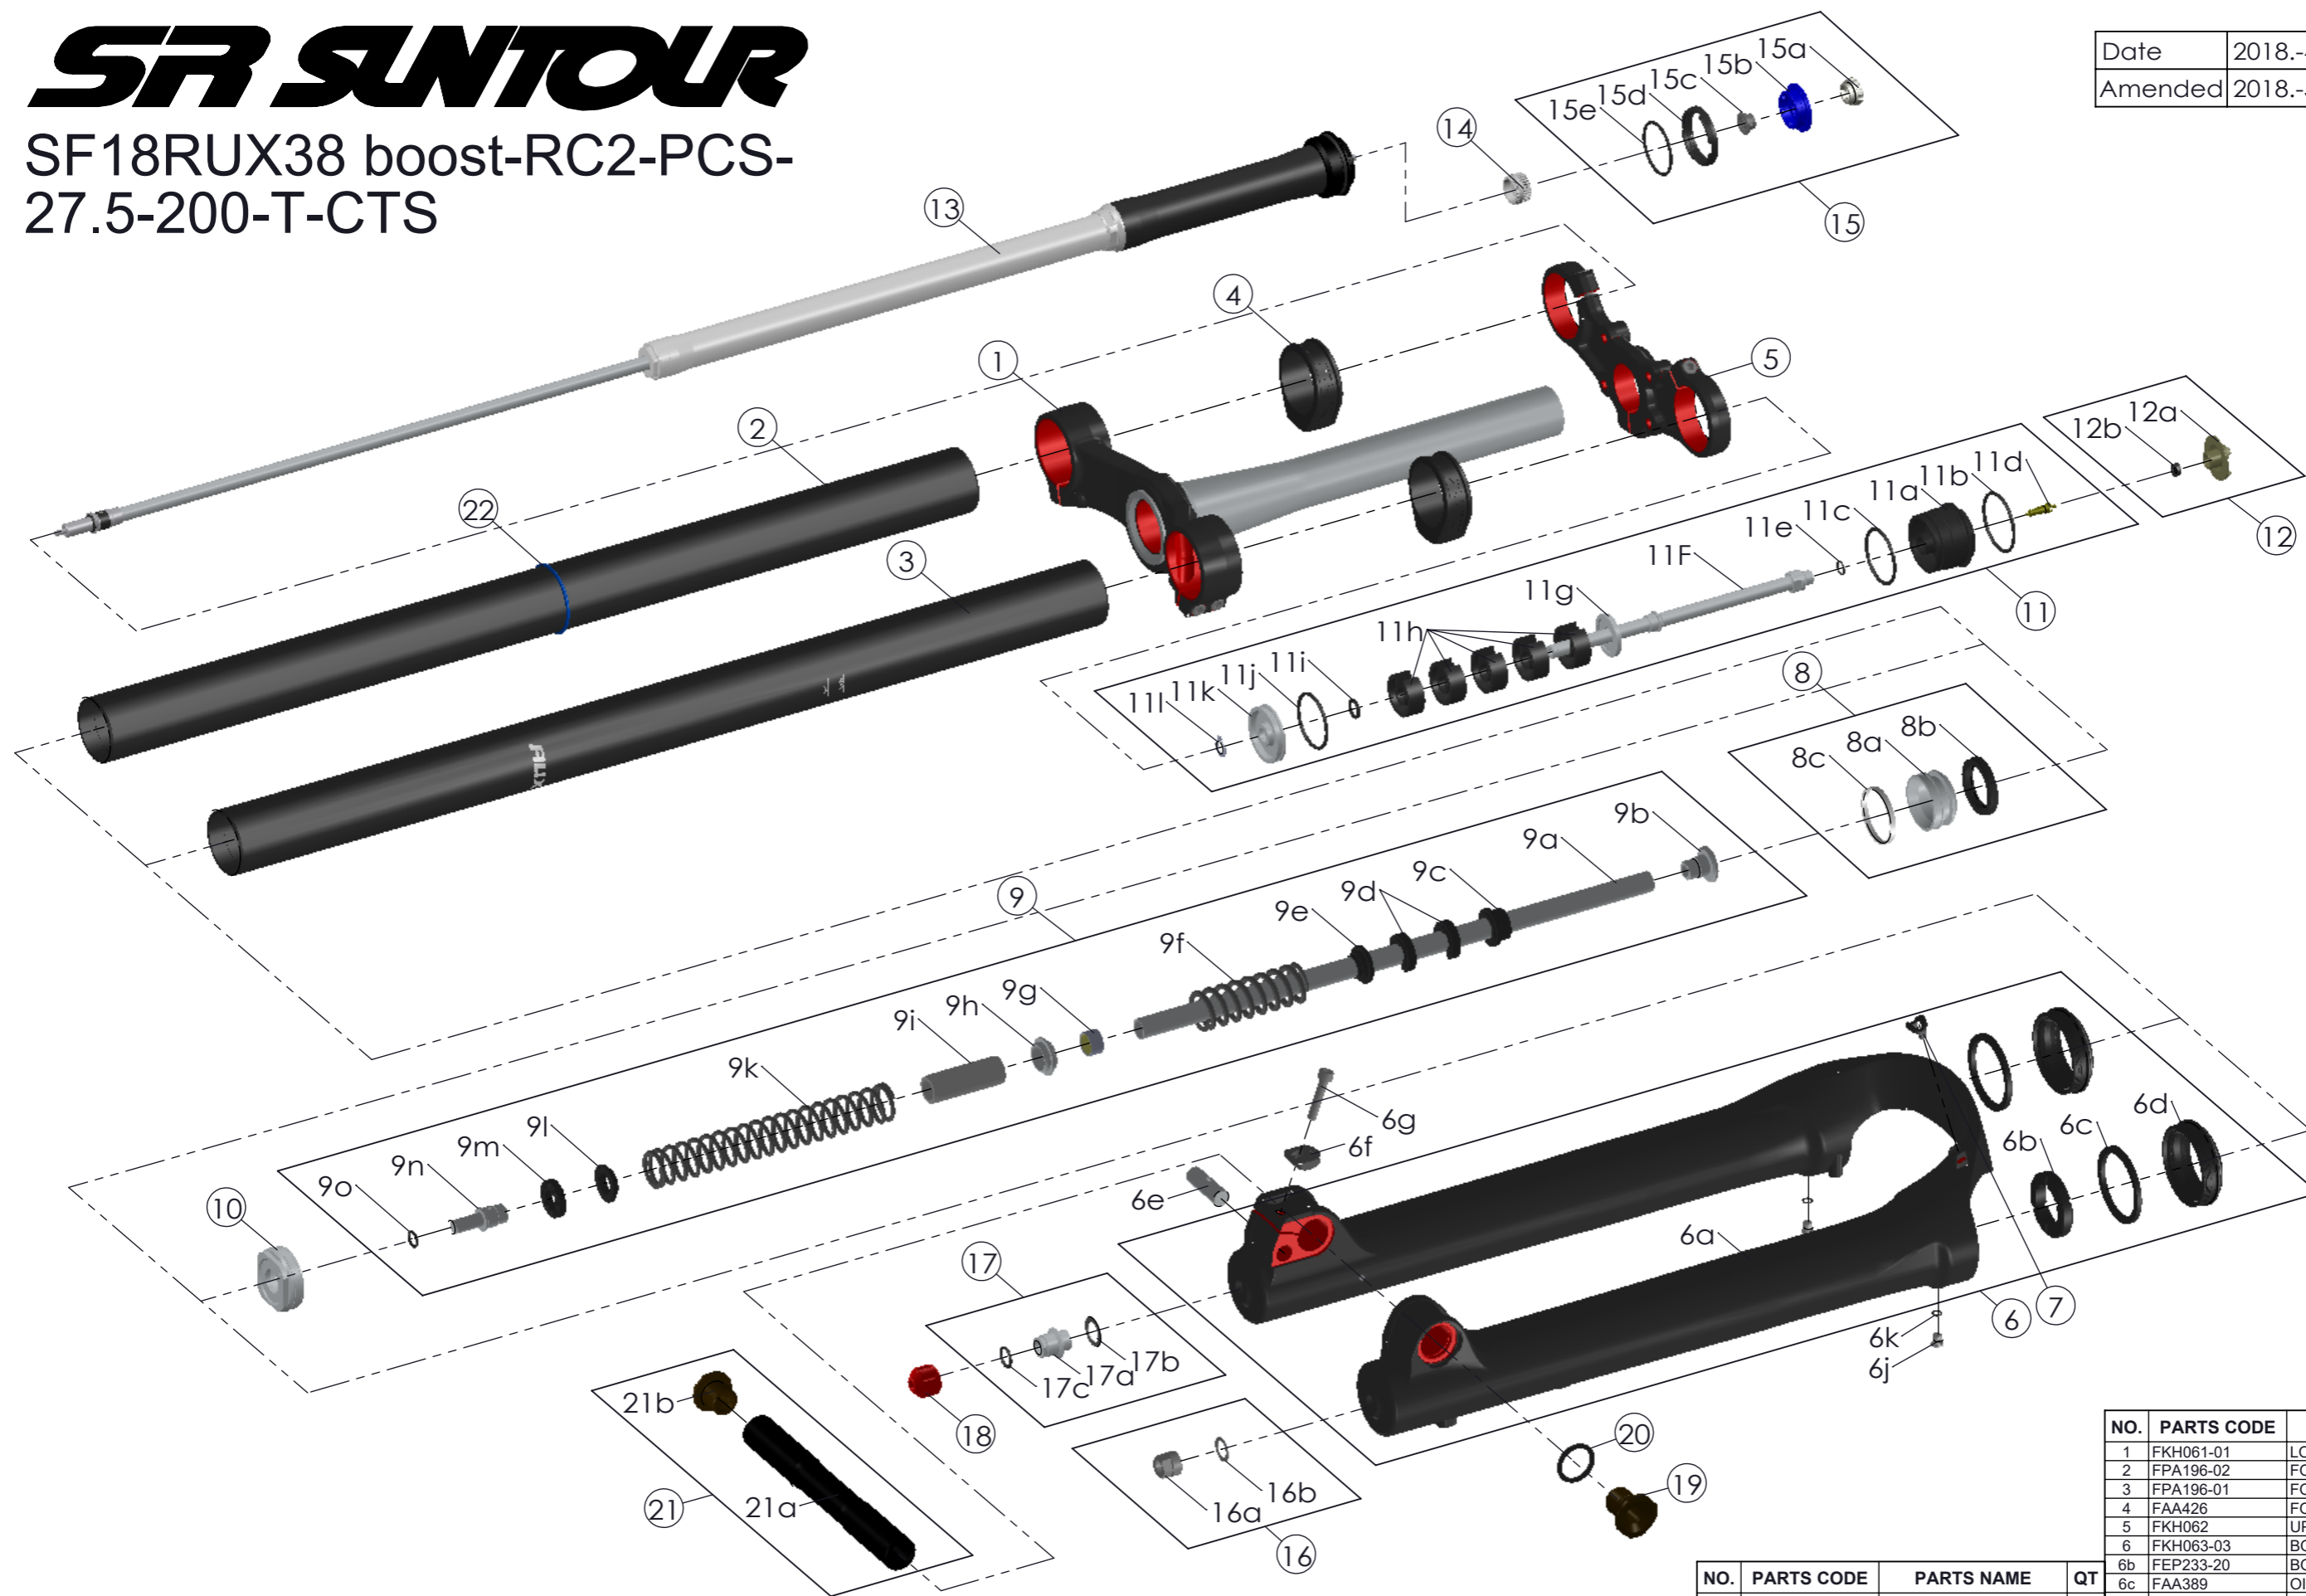

# SR SUNTOUR

SF18RUX38 boost-RC2-PCS-  
27.5-200-T-CTS

Date	2018.-4.20	Version	1
Amended	2018.-5.-2		

NO.	PARTS CODE	PARTS NAME	QT
1	FKH061-01	LOWER CROWN ASSY	1
2	FPA196-02	FORK PIPE R	1
3	FPA196-01	FORK PIPE L	1
4	FAA426	FORK BUMPER	2
5	FKH062	UPPER CROWN ASSY	1
6	FKH063-03	BOTTOM CASE ASSY	1
6b	FEP233-20	BOTTOM BUMPER	1
6c	FAA389	OIL WIPER	1
6d	FAA323-10	DUST SEAL	1
6e	FEG154	NUT	1
6f	FEG261	BOLT HOLDER	1
6g	FSB184	FIXING BOLT	1
7	FEG034	CABLE CLIP	1
8	FKE091-50	AIR PISTON UNIT	1
9	FKE501-10	SUPPORT TUBE ASSY	1
10	FAA457	O-RING	1
10	FEE768-20	FORK NOSE	1
11	FKE449-00	VOLUME ADJUSTER ASSY	1
12	FKE076-50	VALVE CAP ASSY	1
13	FUN088-15	RC2-PCS UNIT	1
14	FEE256-30	ADJUST CORE	1
15	FKE427-03	R2C2 COMP.KNOB ASSY	1
16	FKA063-03	FIXING NUT SET	1
17	FKE436-10	FIXING NUT SET	1
18	FEG201	REBOUND KNOB	1
19	FEG471	AXLE BOLT	1
20	FAA457	O-RING	1
21	FKA099-02	THRU AXLE SET	1
22	FAA397-20	O-RING	1