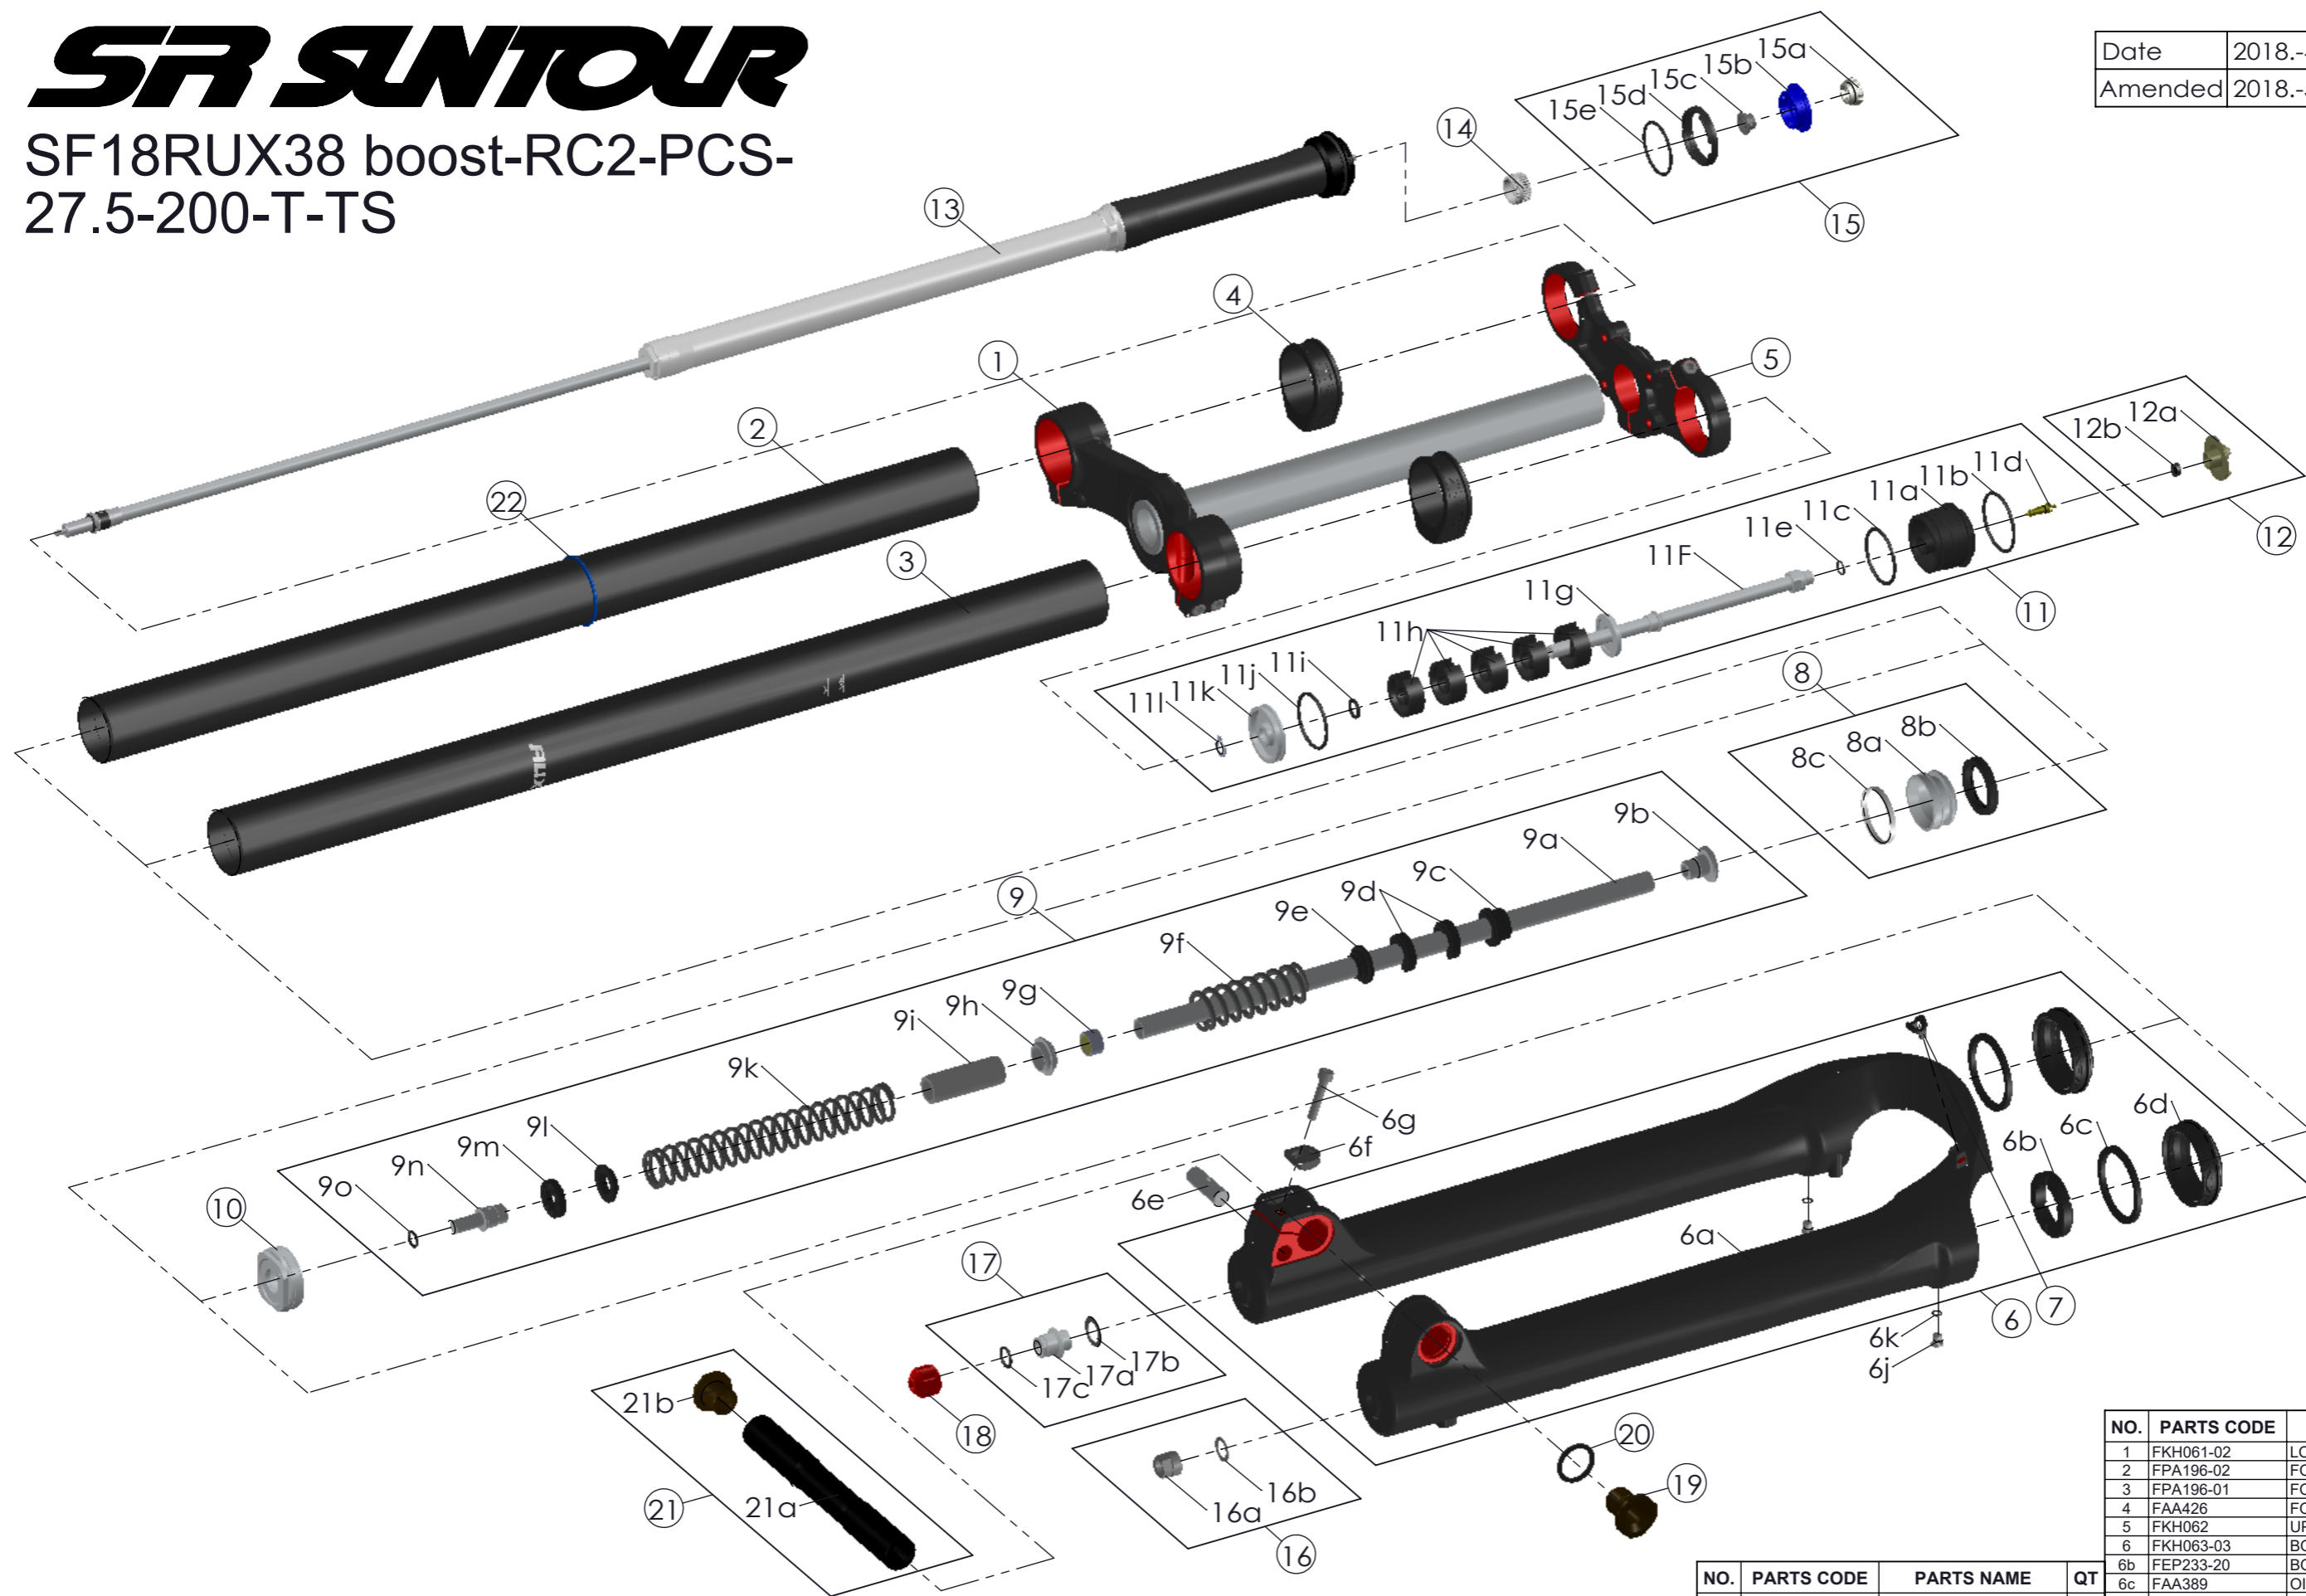

SR SUNTOUR

SF18RUX38 boost-RC2-PCS-
27.5-200-T-TS

Date	2018.-4.20	Version	1
Amended	2018.-5.-2		

NO.	PARTS CODE	PARTS NAME	QT
1	FKH061-02	LOWER CROWN ASSY	1
2	FPA196-02	FORK PIPE R	1
3	FPA196-01	FORK PIPE L	1
4	FAA426	FORK BUMPER	2
5	FKH062	UPPER CROWN ASSY	1
6	FKH063-03	BOTTOM CASE ASSY	1
6b	FEP233-20	BOTTOM BUMPER	1
6c	FAA389	OIL WIPER	1
6d	FAA323-10	DUST SEAL	1
6e	FEG154	NUT	1
6f	FEG261	BOLT HOLDER	1
6g	FSB184	FIXING BOLT	1
7	FEG034	CABLE CLIP	1
8	FKE091-50	AIR PISTON UNIT	1
9	FKE501-10	SUPPORT TUBE ASSY	1
10	FAA457	O-RING	1
10	FEE768-20	FORK NOSE	1
11	FKE449-00	VOLUME ADJUSTER ASSY	1
12	FKE076-50	VALVE CAP ASSY	1
13	FUN088-15	RC2-PCS UNIT	1
14	FEE256-30	ADJUST CORE	1
15	FKE427-03	R2C2 COMP.KNOB ASSY	1
16	FKA063-03	FIXING NUT SET	1
17	FKE436-10	FIXING NUT SET	1
18	FEG201	REBOUND KNOB	1
19	FEG471	AXLE BOLT	1
20	FAA457	O-RING	1
21	FKA099-02	THRU AXLE SET	1
22	FAA397-20	O-RING	1