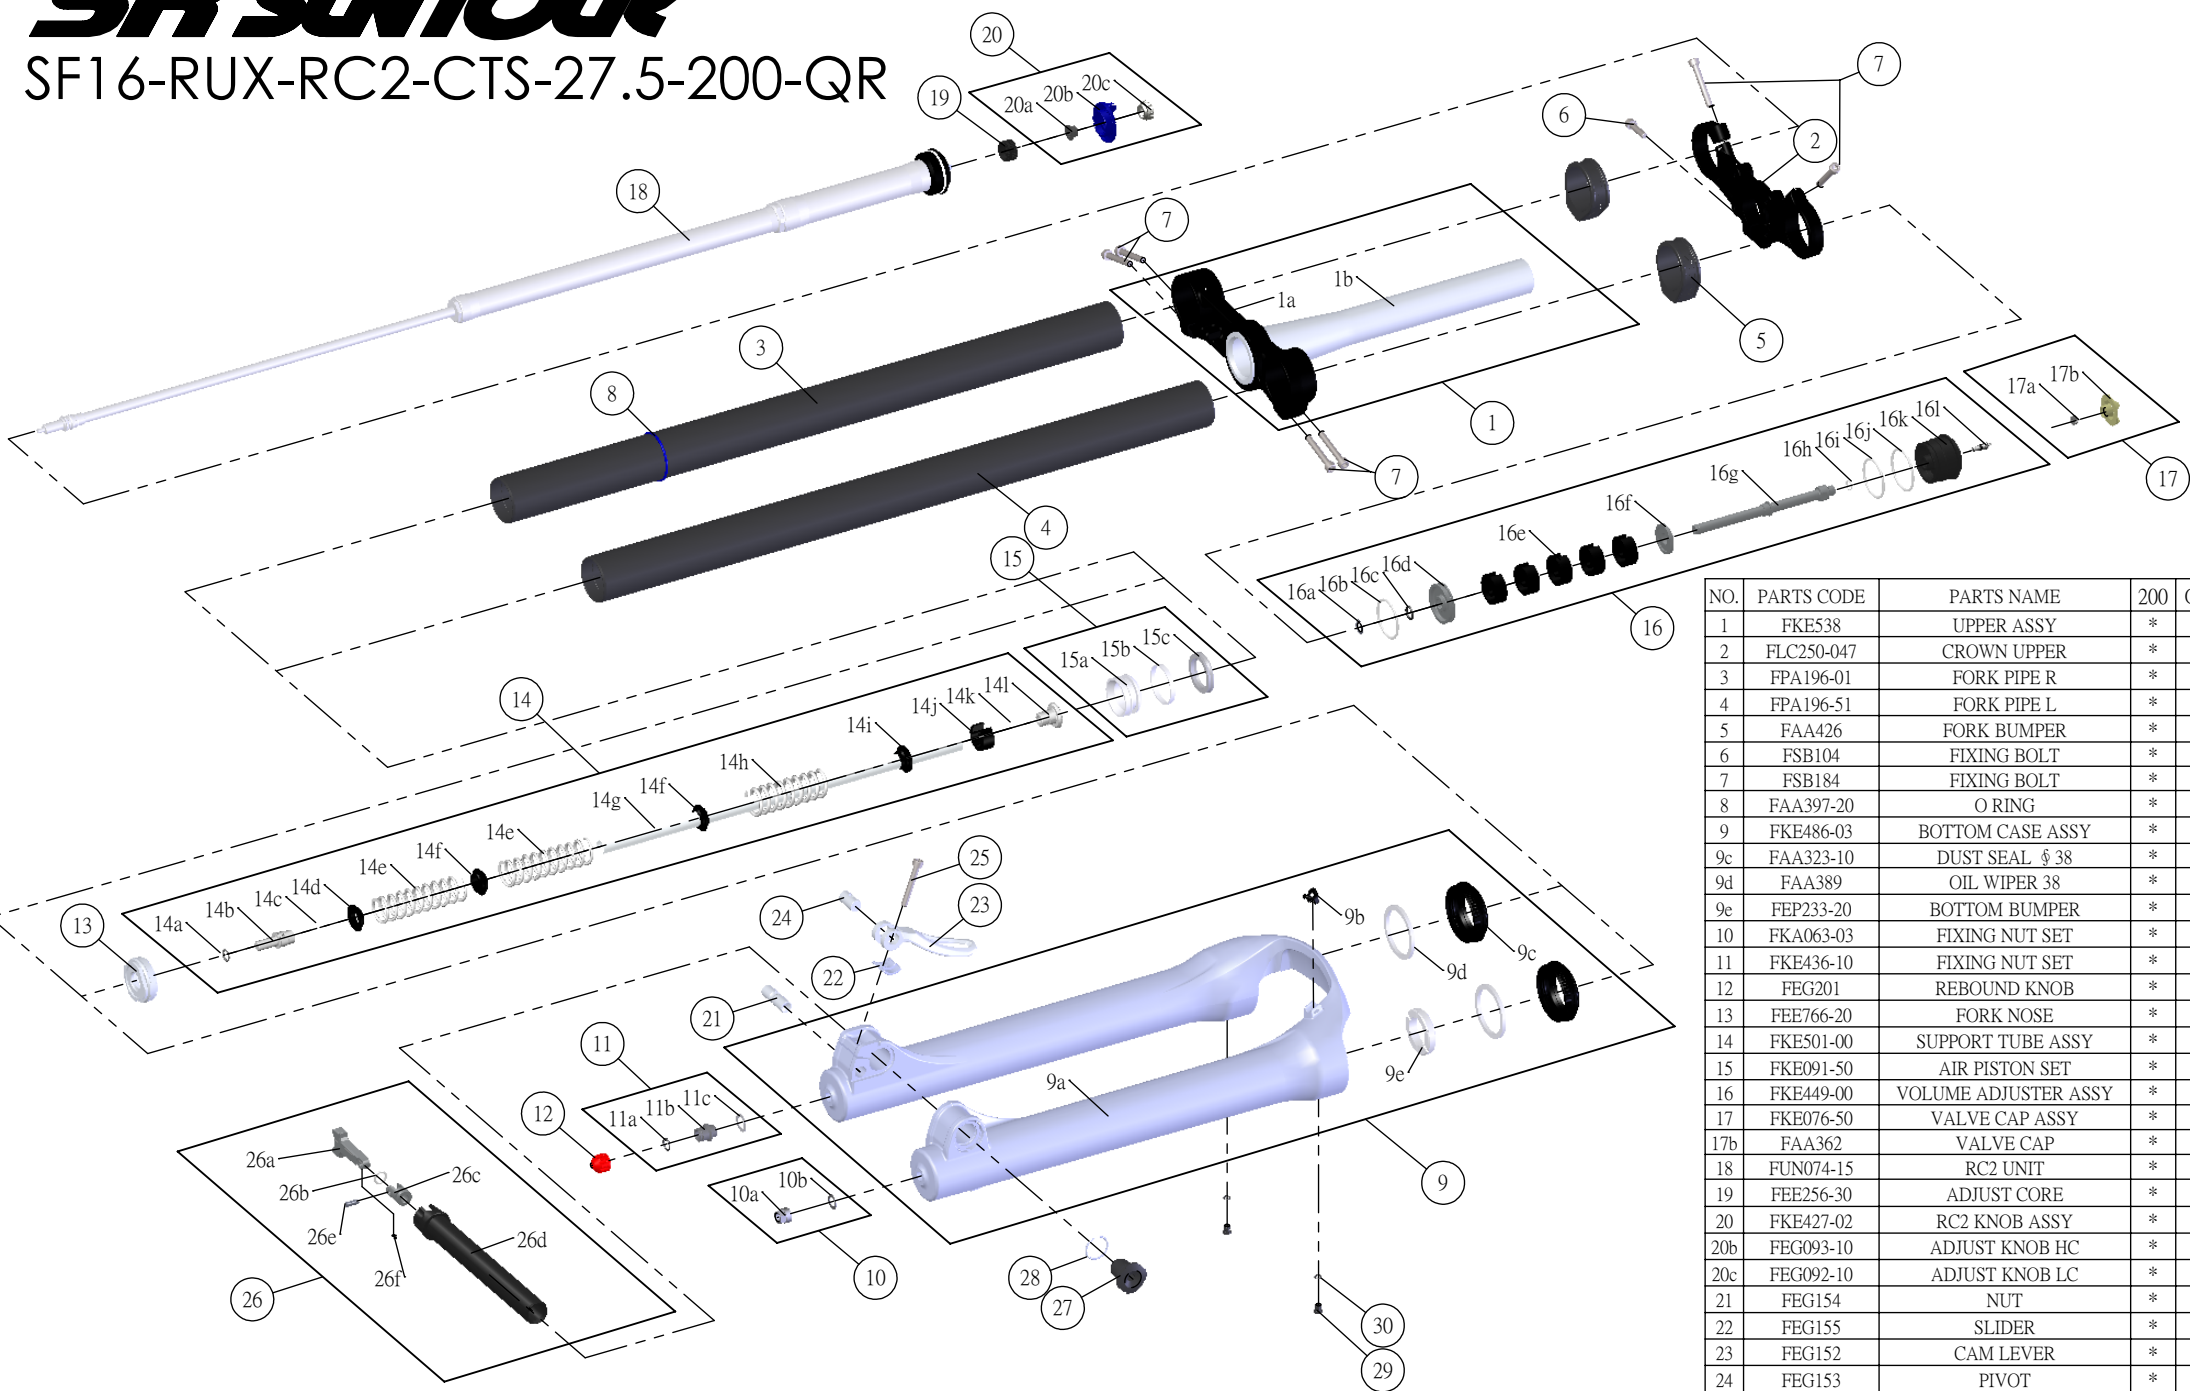

# SR SUNTOUR

SF16-RUX-RC2-CTS-27.5-200-QR

Date	2015.02.26	Version	1
Amended			

NO.	PARTS CODE	PARTS NAME	200	QT
1	FKE538	UPPER ASSY	*	1
2	FLC250-047	CROWN UPPER	*	1
3	FPA196-01	FORK PIPE R	*	1
4	FPA196-51	FORK PIPE L	*	1
5	FAA426	FORK BUMPER	*	2
6	FSB104	FIXING BOLT	*	1
7	FSB184	FIXING BOLT	*	6
8	FAA397-20	O RING	*	1
9	FKE486-03	BOTTOM CASE ASSY	*	1
9c	FAA323-10	DUST SEAL $\phi$ 38	*	2
9d	FAA389	OIL WIPER 38	*	2
9e	FEP233-20	BOTTOM BUMPER	*	1
10	FKA063-03	FIXING NUT SET	*	1
11	FKE436-10	FIXING NUT SET	*	1
12	FEG201	REBOUND KNOB	*	1
13	FEE766-20	FORK NOSE	*	1
14	FKE501-00	SUPPORT TUBE ASSY	*	1
15	FKE091-50	AIR PISTON SET	*	1
16	FKE449-00	VOLUME ADJUSTER ASSY	*	1
17	FKE076-50	VALVE CAP ASSY	*	1
17b	FAA362	VALVE CAP	*	1
18	FUN074-15	RC2 UNIT	*	1
19	FEE256-30	ADJUST CORE	*	1
20	FKE427-02	RC2 KNOB ASSY	*	1
20b	FEG093-10	ADJUST KNOB HC	*	1
20c	FEG092-10	ADJUST KNOB LC	*	1
21	FEG154	NUT	*	1
22	FEG155	SLIDER	*	1
23	FEG152	CAM LEVER	*	1
24	FEG153	PIVOT	*	1
25	FSB181	QR FIXING BOLT	*	1
26	FKA094	AXLE ASSY	*	1
29	FSB188	SEAL SCREW	*	2
27	FEG151	AXLE NUT	*	1
30	FAA270	O RING	*	2
28	FSS050	SNAP WIRE	*	1