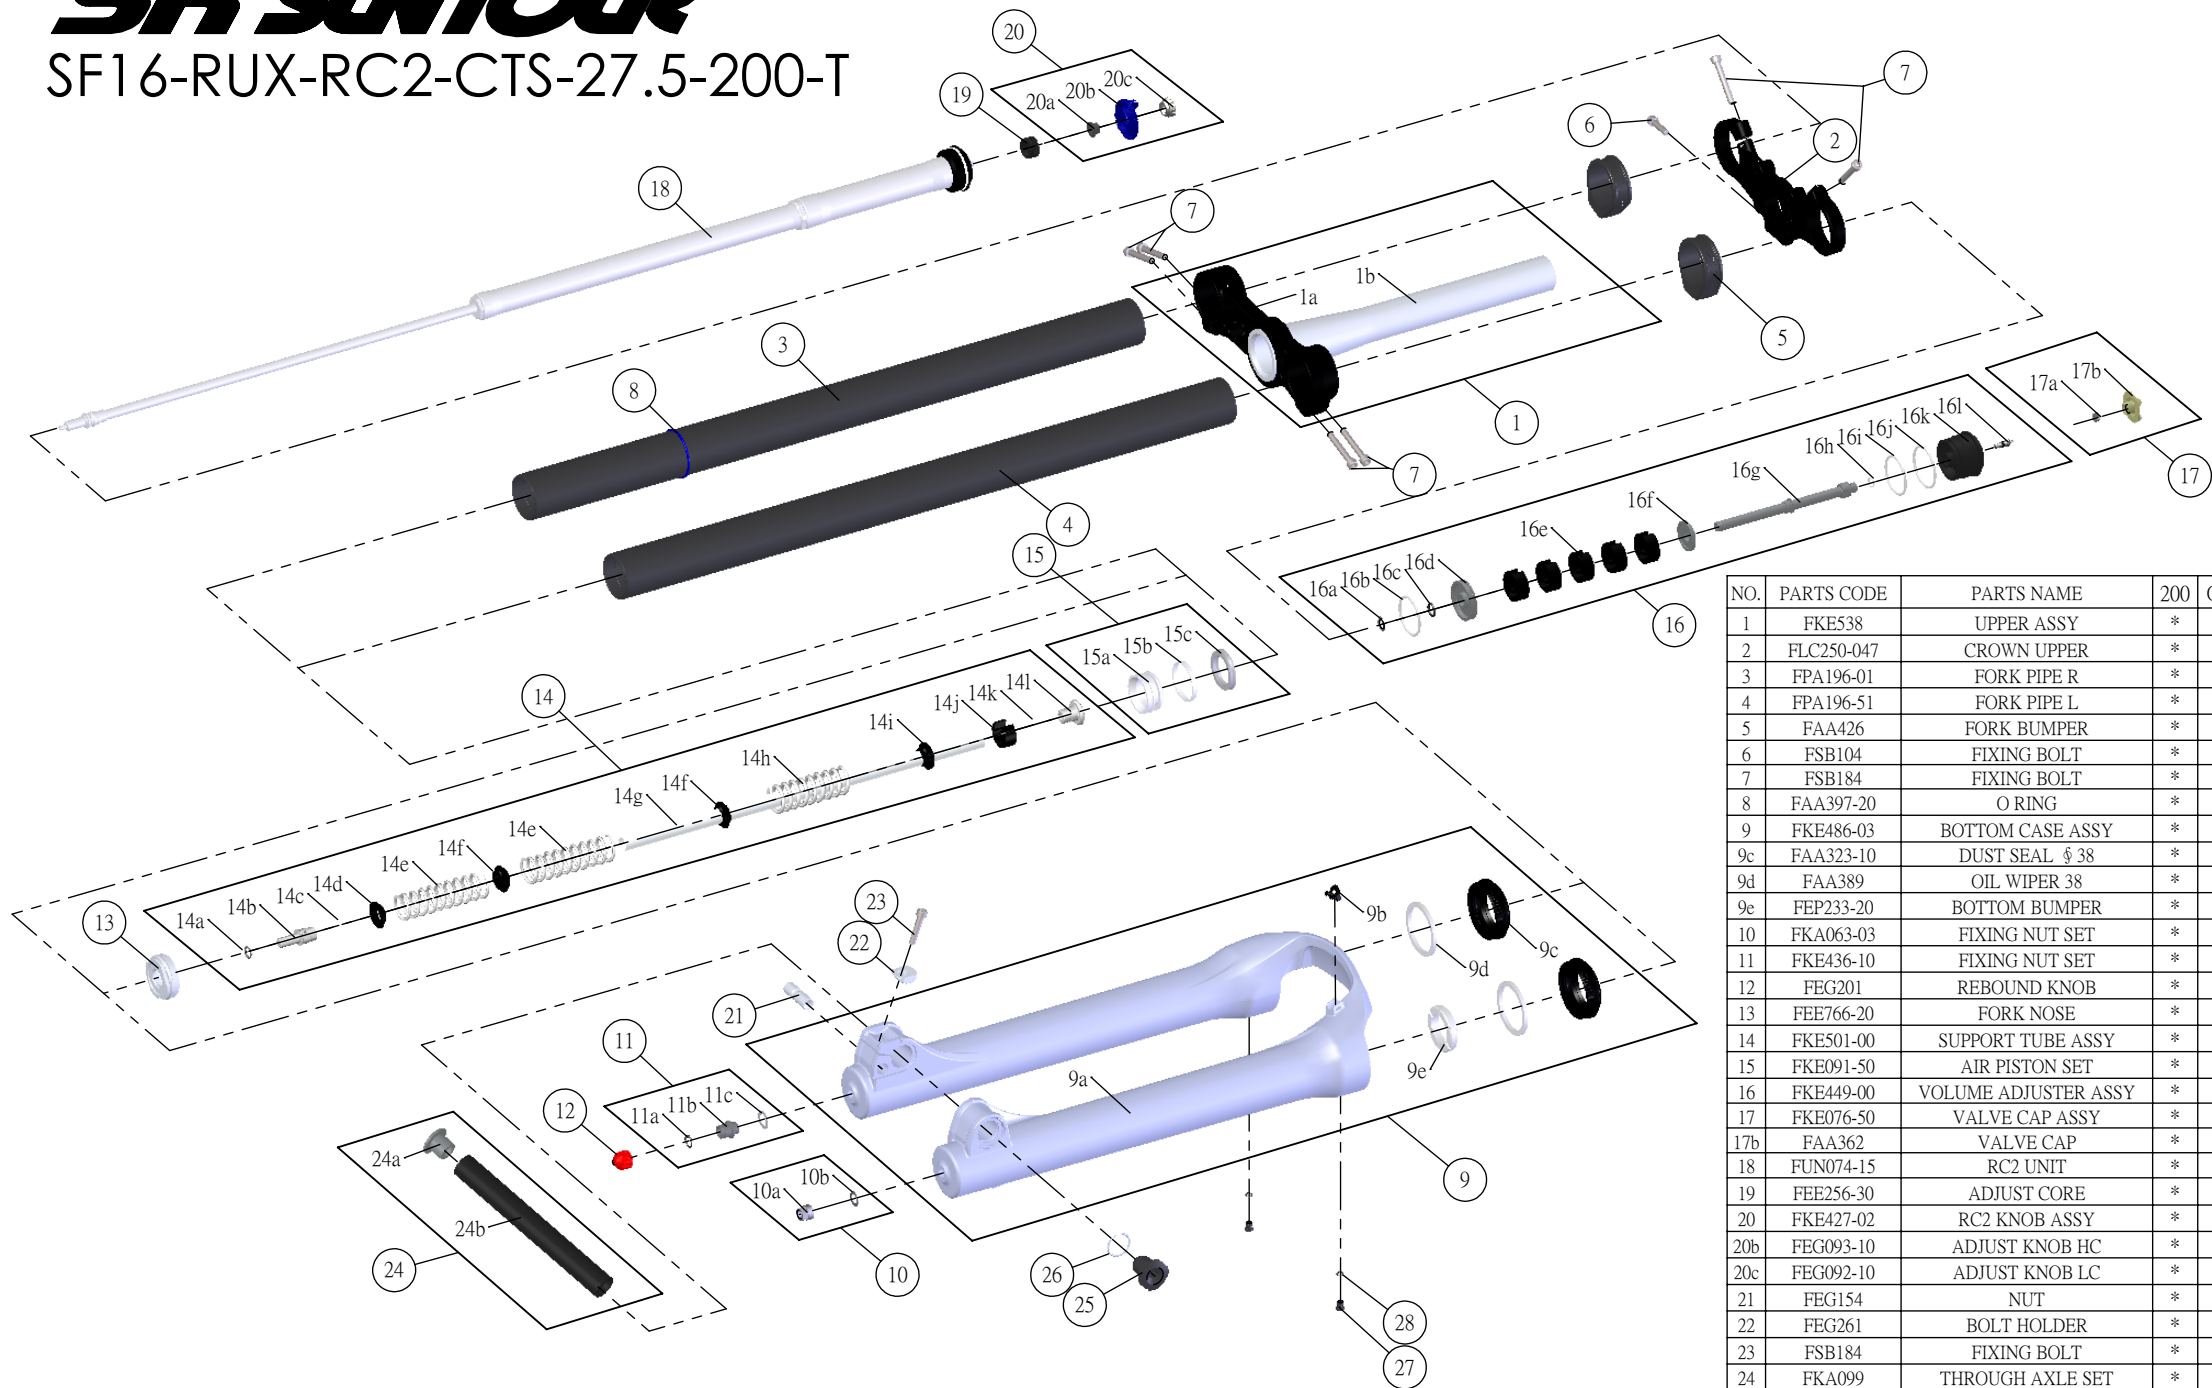

SR SUNTOUR

SF16-RUX-RC2-CTS-27.5-200-T

Date	2015.02.26	Version	1
Amended			

NO.	PARTS CODE	PARTS NAME	200	QT
1	FKE538	UPPER ASSY	*	1
2	FLC250-047	CROWN UPPER	*	1
3	FPA196-01	FORK PIPE R	*	1
4	FPA196-51	FORK PIPE L	*	1
5	FAA426	FORK BUMPER	*	2
6	FSB104	FIXING BOLT	*	1
7	FSB184	FIXING BOLT	*	6
8	FAA397-20	O RING	*	1
9	FKE486-03	BOTTOM CASE ASSY	*	1
9c	FAA323-10	DUST SEAL \$ 38	*	2
9d	FAA389	OIL WIPER 38	*	2
9e	FEP233-20	BOTTOM BUMPER	*	1
10	FKA063-03	FIXING NUT SET	*	1
11	FKE436-10	FIXING NUT SET	*	1
12	FEG201	REBOUND KNOB	*	1
13	FEE766-20	FORK NOSE	*	1
14	FKE501-00	SUPPORT TUBE ASSY	*	1
15	FKE091-50	AIR PISTON SET	*	1
16	FKE449-00	VOLUME ADJUSTER ASSY	*	1
17	FKE076-50	VALVE CAP ASSY	*	1
17b	FAA362	VALVE CAP	*	1
18	FUN074-15	RC2 UNIT	*	1
19	FEE256-30	ADJUST CORE	*	1
20	FKE427-02	RC2 KNOB ASSY	*	1
20b	FEG093-10	ADJUST KNOB HC	*	1
20c	FEG092-10	ADJUST KNOB LC	*	1
21	FEG154	NUT	*	1
22	FEG261	BOLT HOLDER	*	1
23	FSB184	FIXING BOLT	*	1
24	FKA099	THROUGH AXLE SET	*	1
25	FEG151	AXLE NUT	*	1
26	FSS050	SNAP WIRE	*	1
27	FSB188	SEAL SCREW	*	2
28	FAA270	O RING	*	2