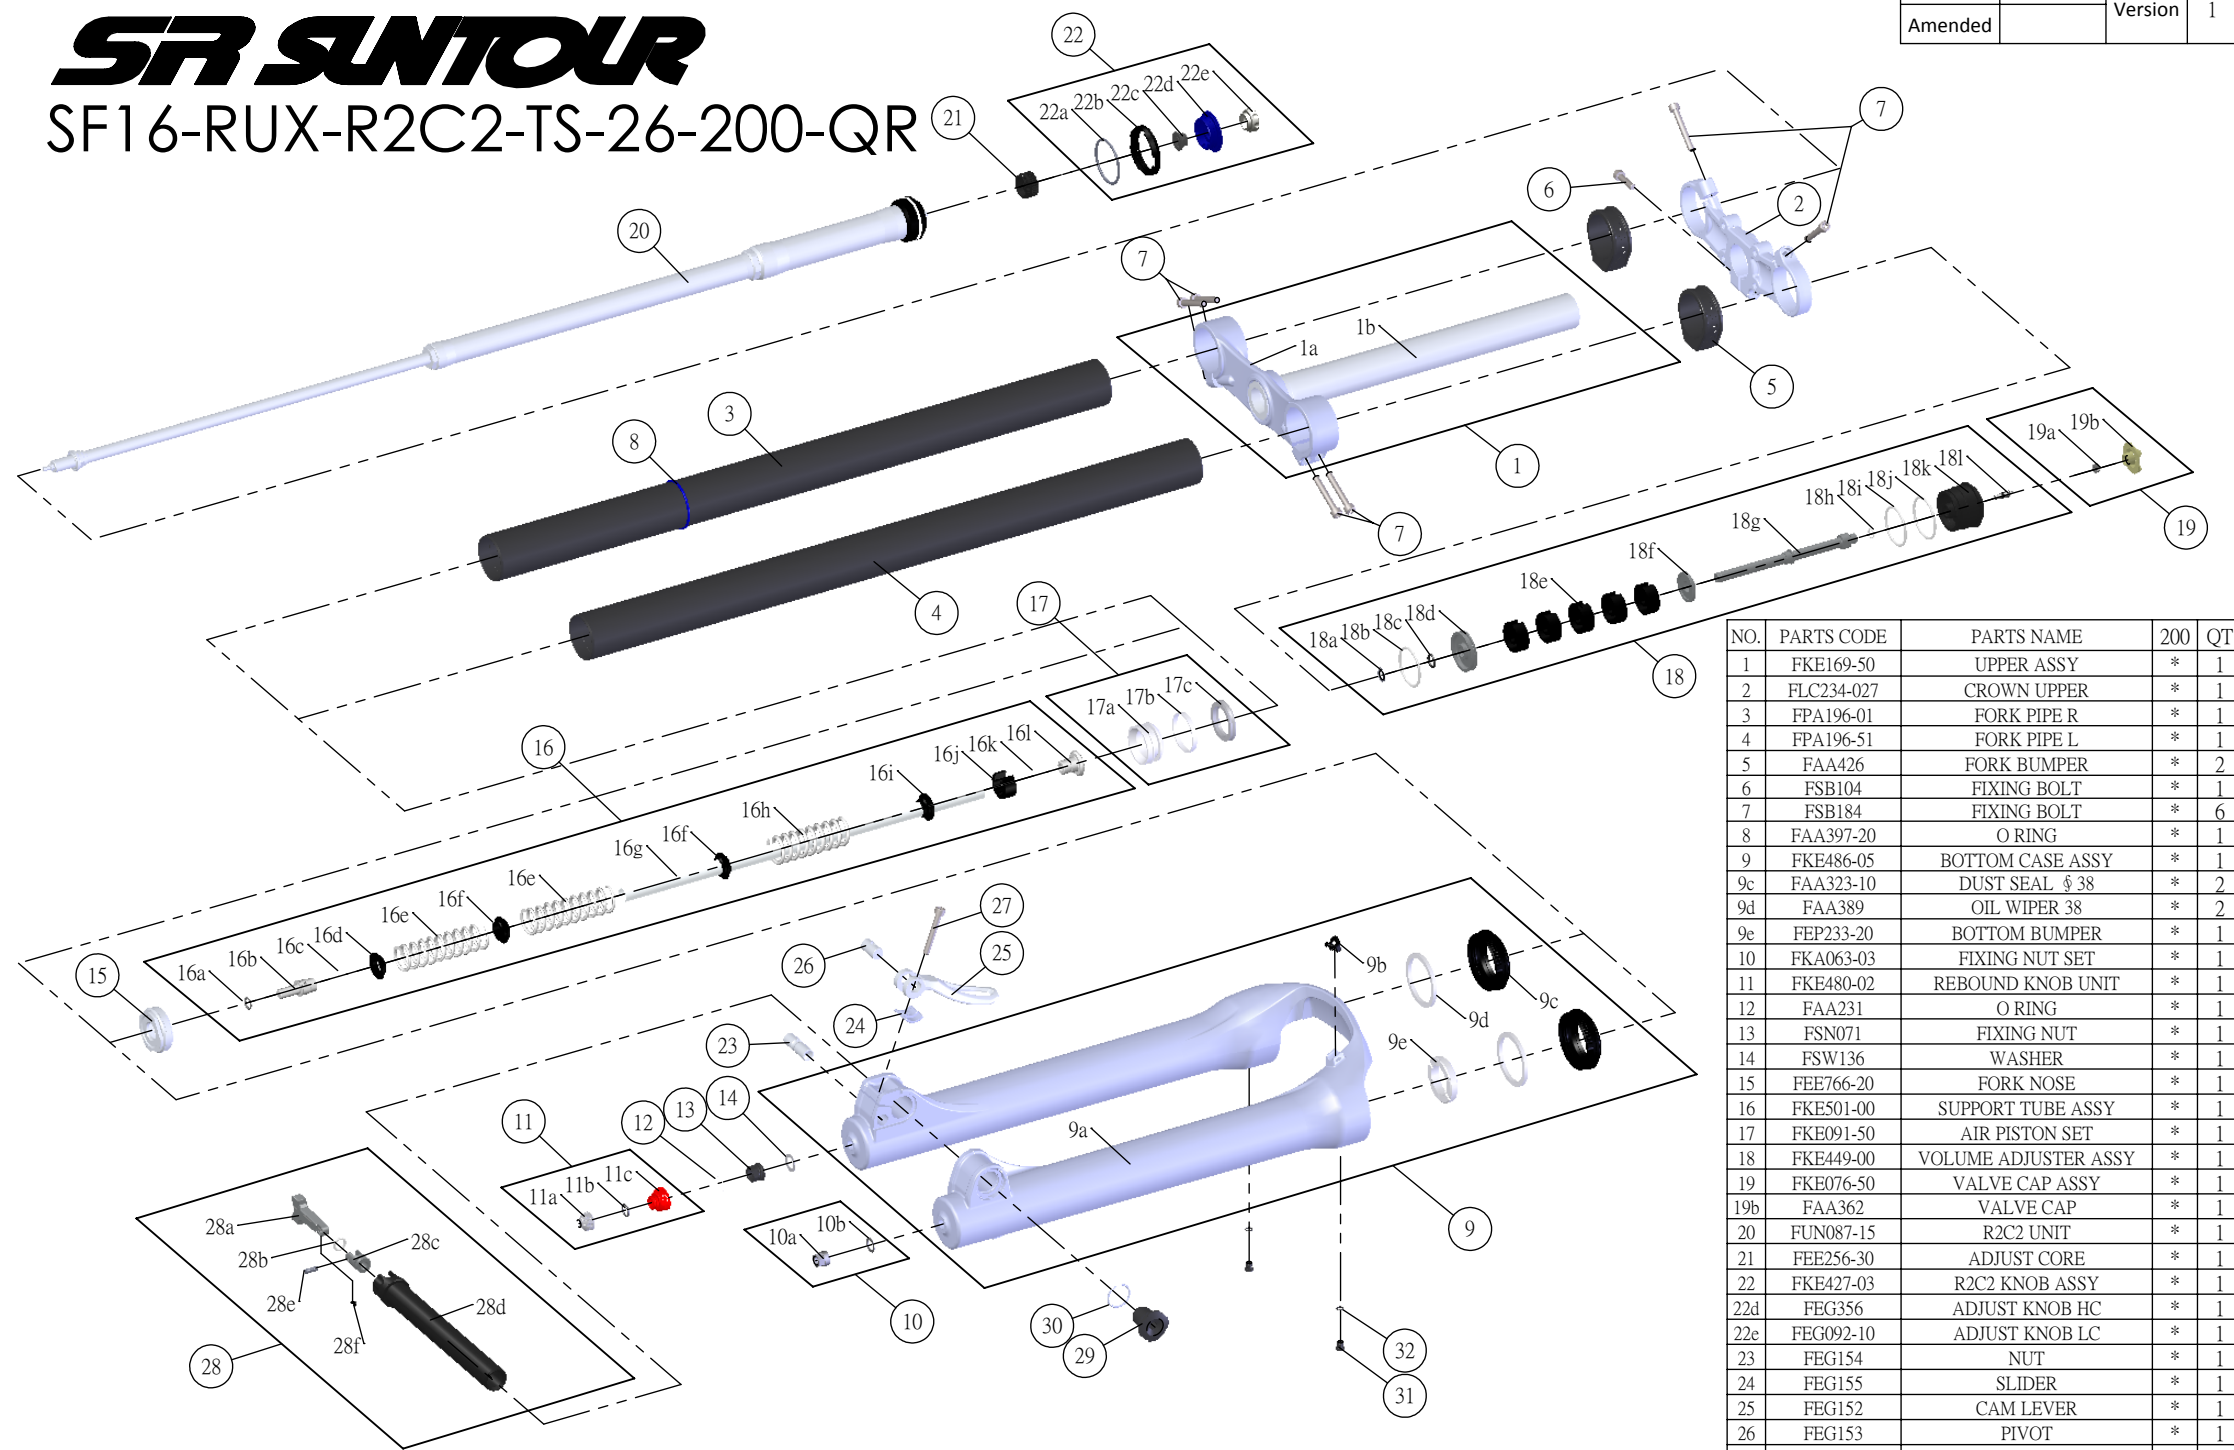

# SR SUNTOUR

SF16-RUX-R2C2-TS-26-200-QR

Date	2015.05.26	Version	1
Amended			

NO.	PARTS CODE	PARTS NAME	200	QT
1	FKE169-50	UPPER ASSY	*	1
2	FLC234-027	CROWN UPPER	*	1
3	FPA196-01	FORK PIPE R	*	1
4	FPA196-51	FORK PIPE L	*	1
5	FAA426	FORK BUMPER	*	2
6	FSB104	FIXING BOLT	*	1
7	FSB184	FIXING BOLT	*	6
8	FAA397-20	O RING	*	1
9	FKE486-05	BOTTOM CASE ASSY	*	1
9c	FAA323-10	DUST SEAL \$ 38	*	2
9d	FAA389	OIL WIPER 38	*	2
9e	FEP233-20	BOTTOM BUMPER	*	1
10	FKA063-03	FIXING NUT SET	*	1
11	FKE480-02	REBOUND KNOB UNIT	*	1
12	FAA231	O RING	*	1
13	FSN071	FIXING NUT	*	1
14	FSW136	WASHER	*	1
15	FEE766-20	FORK NOSE	*	1
16	FKE501-00	SUPPORT TUBE ASSY	*	1
17	FKE091-50	AIR PISTON SET	*	1
18	FKE449-00	VOLUME ADJUSTER ASSY	*	1
19	FKE076-50	VALVE CAP ASSY	*	1
19b	FAA362	VALVE CAP	*	1
20	FUN087-15	R2C2 UNIT	*	1
21	FEE256-30	ADJUST CORE	*	1
22	FKE427-03	R2C2 KNOB ASSY	*	1
22d	FEG356	ADJUST KNOB HC	*	1
22e	FEG092-10	ADJUST KNOB LC	*	1
23	FEG154	NUT	*	1
24	FEG155	SLIDER	*	1
25	FEG152	CAM LEVER	*	1
26	FEG153	PIVOT	*	1
27	FSB181	QR FIXING BOLT	*	1
28	FKA094	AXLE ASSY	*	1
31	FSB188	SEAL SCREW	*	2
29	FEG151	AXLE NUT	*	1
32	FAA270	O RING	*	2
30	FSS050	SNAP WIRE	*	1