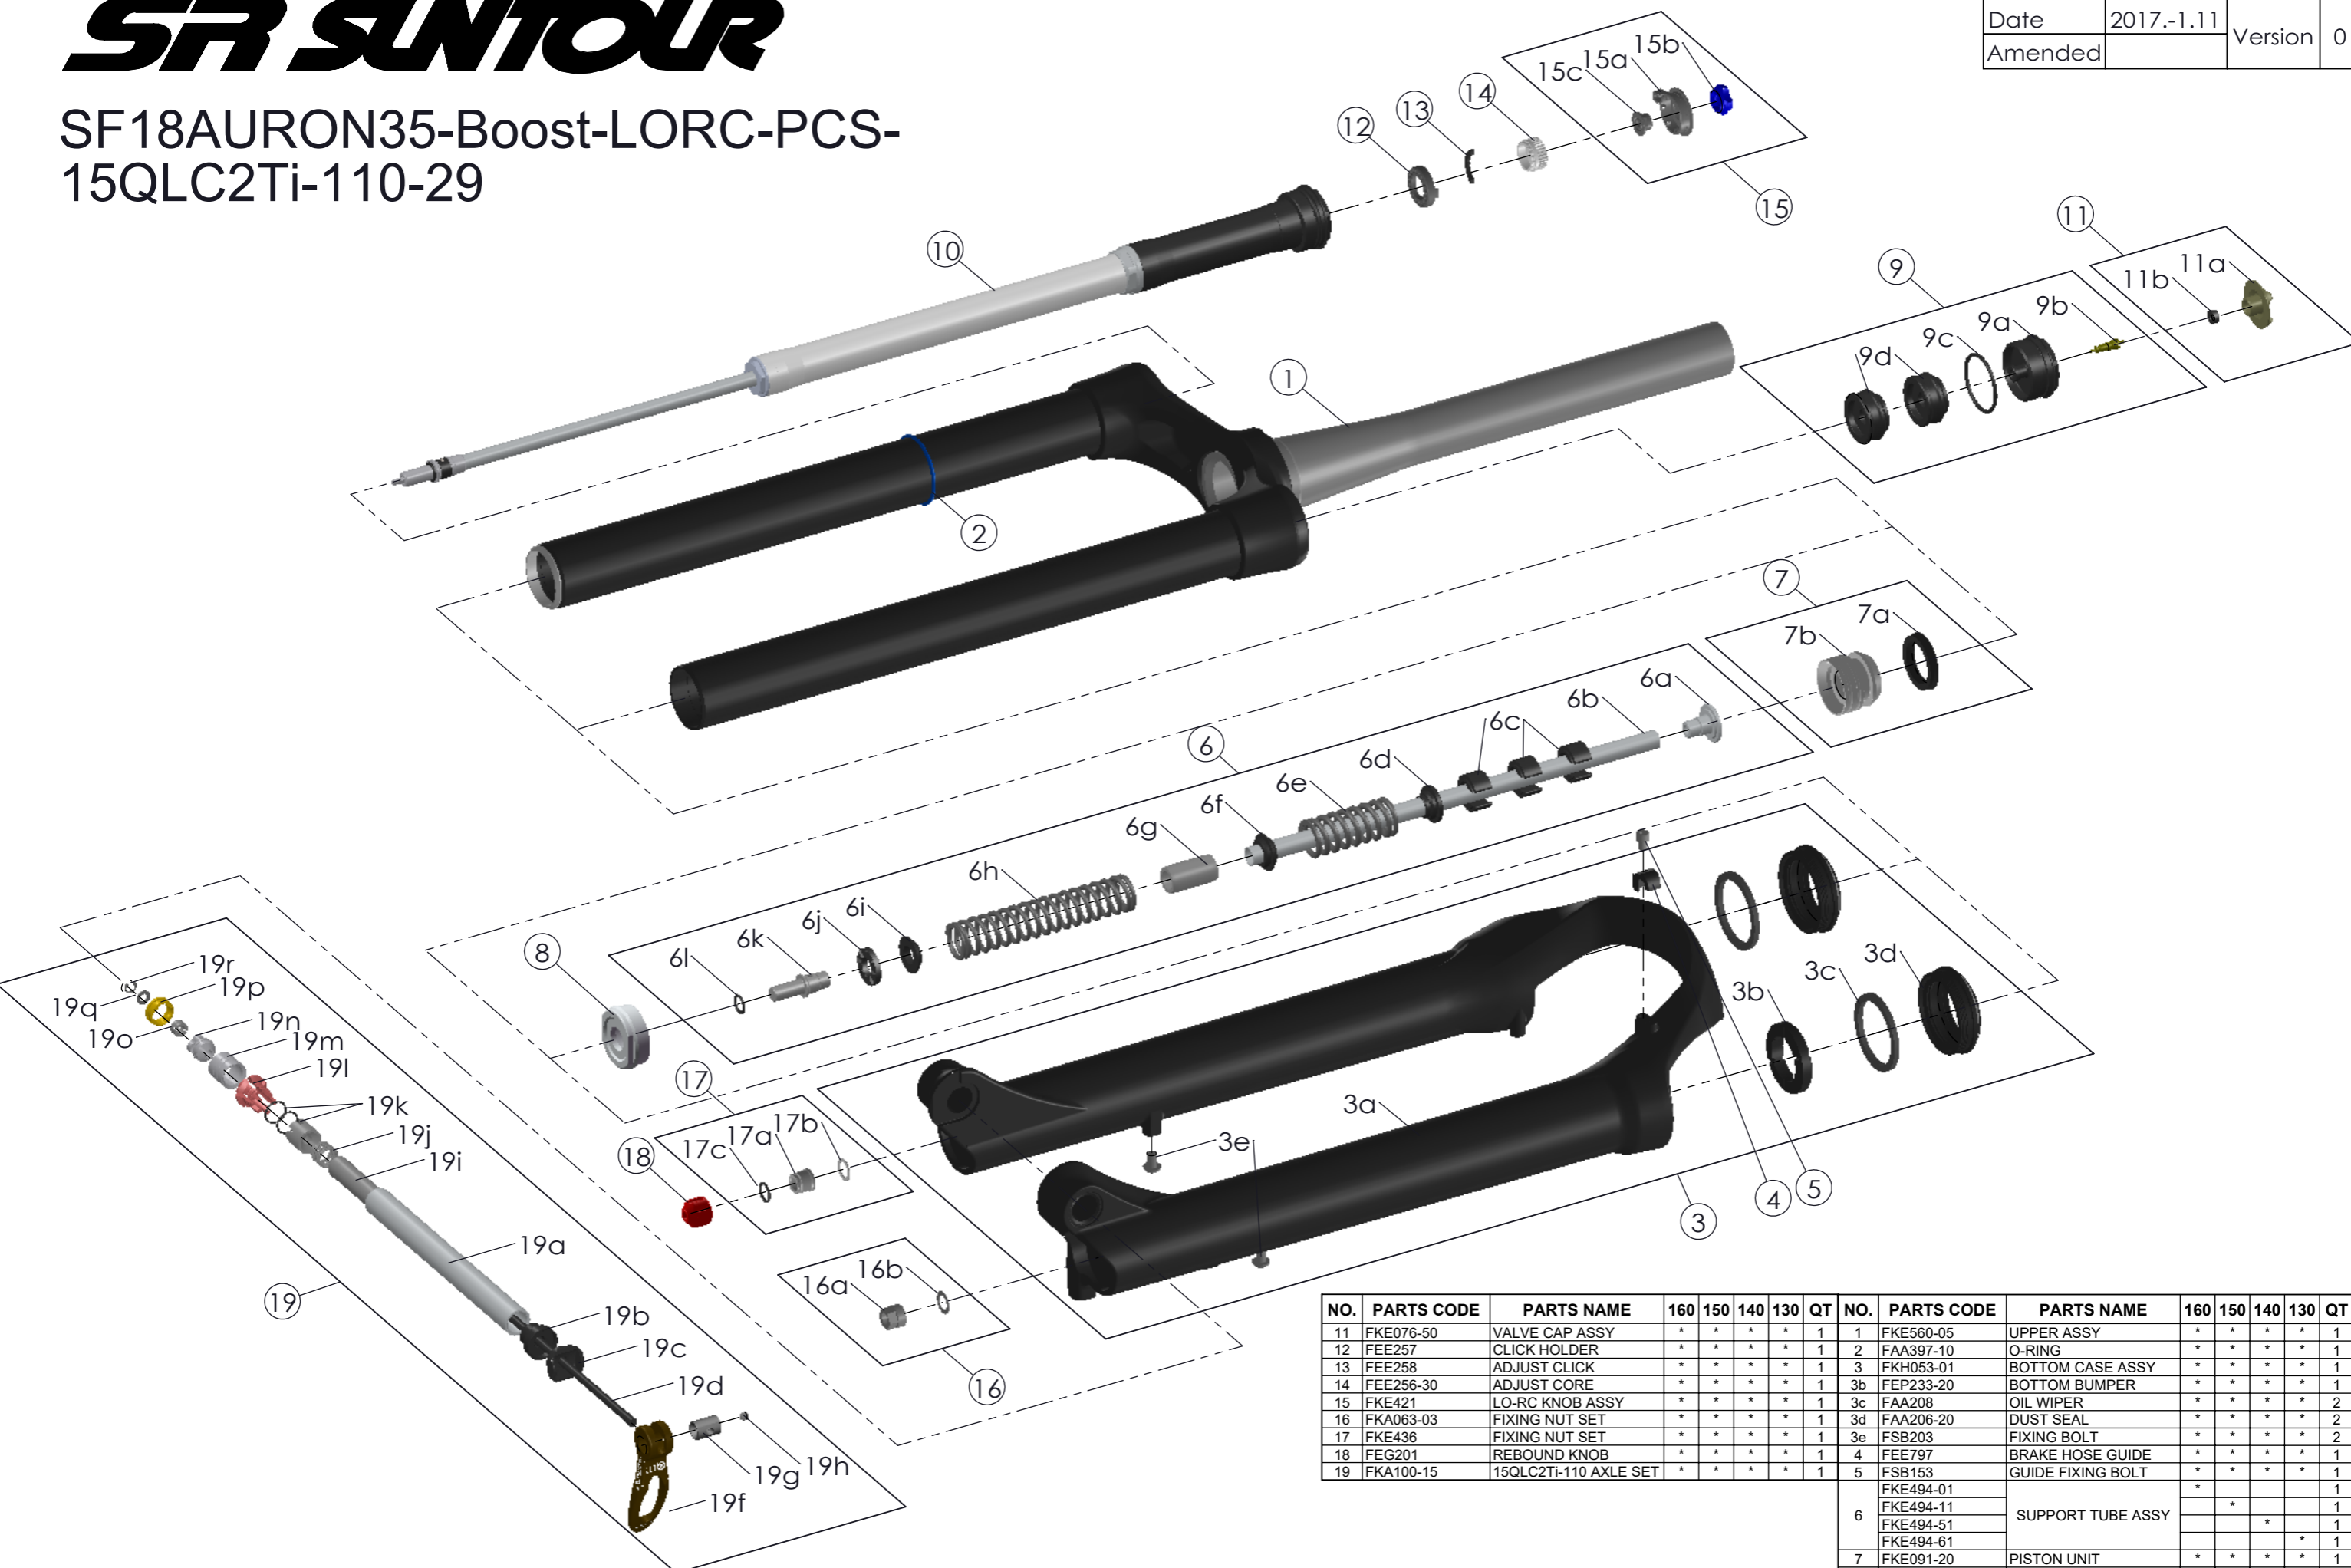

SR SUNTOUR

SF18AURON35-Boost-LORC-PCS-15QLC2Ti-110-29

Date	2017.-1.11	Version	0
Amended			

NO.	PARTS CODE	PARTS NAME	160	150	140	130	QT	NO.	PARTS CODE	PARTS NAME	160	150	140	130	QT	
11	FKE076-50	VALVE CAP ASSY	*	*	*	*	1	1	FKE560-05	UPPER ASSY	*	*	*	*	1	
12	FEE257	CLICK HOLDER	*	*	*	*	1	2	FAA397-10	O-RING	*	*	*	*	1	
13	FEE258	ADJUST CLICK	*	*	*	*	1	3	FKH053-01	BOTTOM CASE ASSY	*	*	*	*	1	
14	FEE256-30	ADJUST CORE	*	*	*	*	1	3b	FEP233-20	BOTTOM BUMPER	*	*	*	*	1	
15	FKE421	LO-RC KNOB ASSY	*	*	*	*	1	3c	FAA208	OIL WIPER	*	*	*	*	2	
16	FKA063-03	FIXING NUT SET	*	*	*	*	1	3d	FAA206-20	DUST SEAL	*	*	*	*	2	
17	FKE436	FIXING NUT SET	*	*	*	*	1	3e	FSB203	FIXING BOLT	*	*	*	*	2	
18	FEG201	REBOUND KNOB	*	*	*	*	1	4	FEE797	BRAKE HOSE GUIDE	*	*	*	*	1	
19	FKA100-15	15QLC2Ti-110 AXLE SET	*	*	*	*	1	5	FSB153	GUIDE FIXING BOLT	*	*	*	*	1	
									FKE494-01		*				1	
									FKE494-11	SUPPORT TUBE ASSY		*			1	
									FKE494-51				*			1
									FKE494-61					*		1
									7	FKE091-20	PISTON UNIT	*	*	*	*	1
									8	FEE766-10	FORK NOSE	*	*	*	*	1
									9	FKE075-74	AIR CAP ASSY	*	*	*	*	1
									10	FUN131-48	DAMPER UNIT	*	*	*	*	1