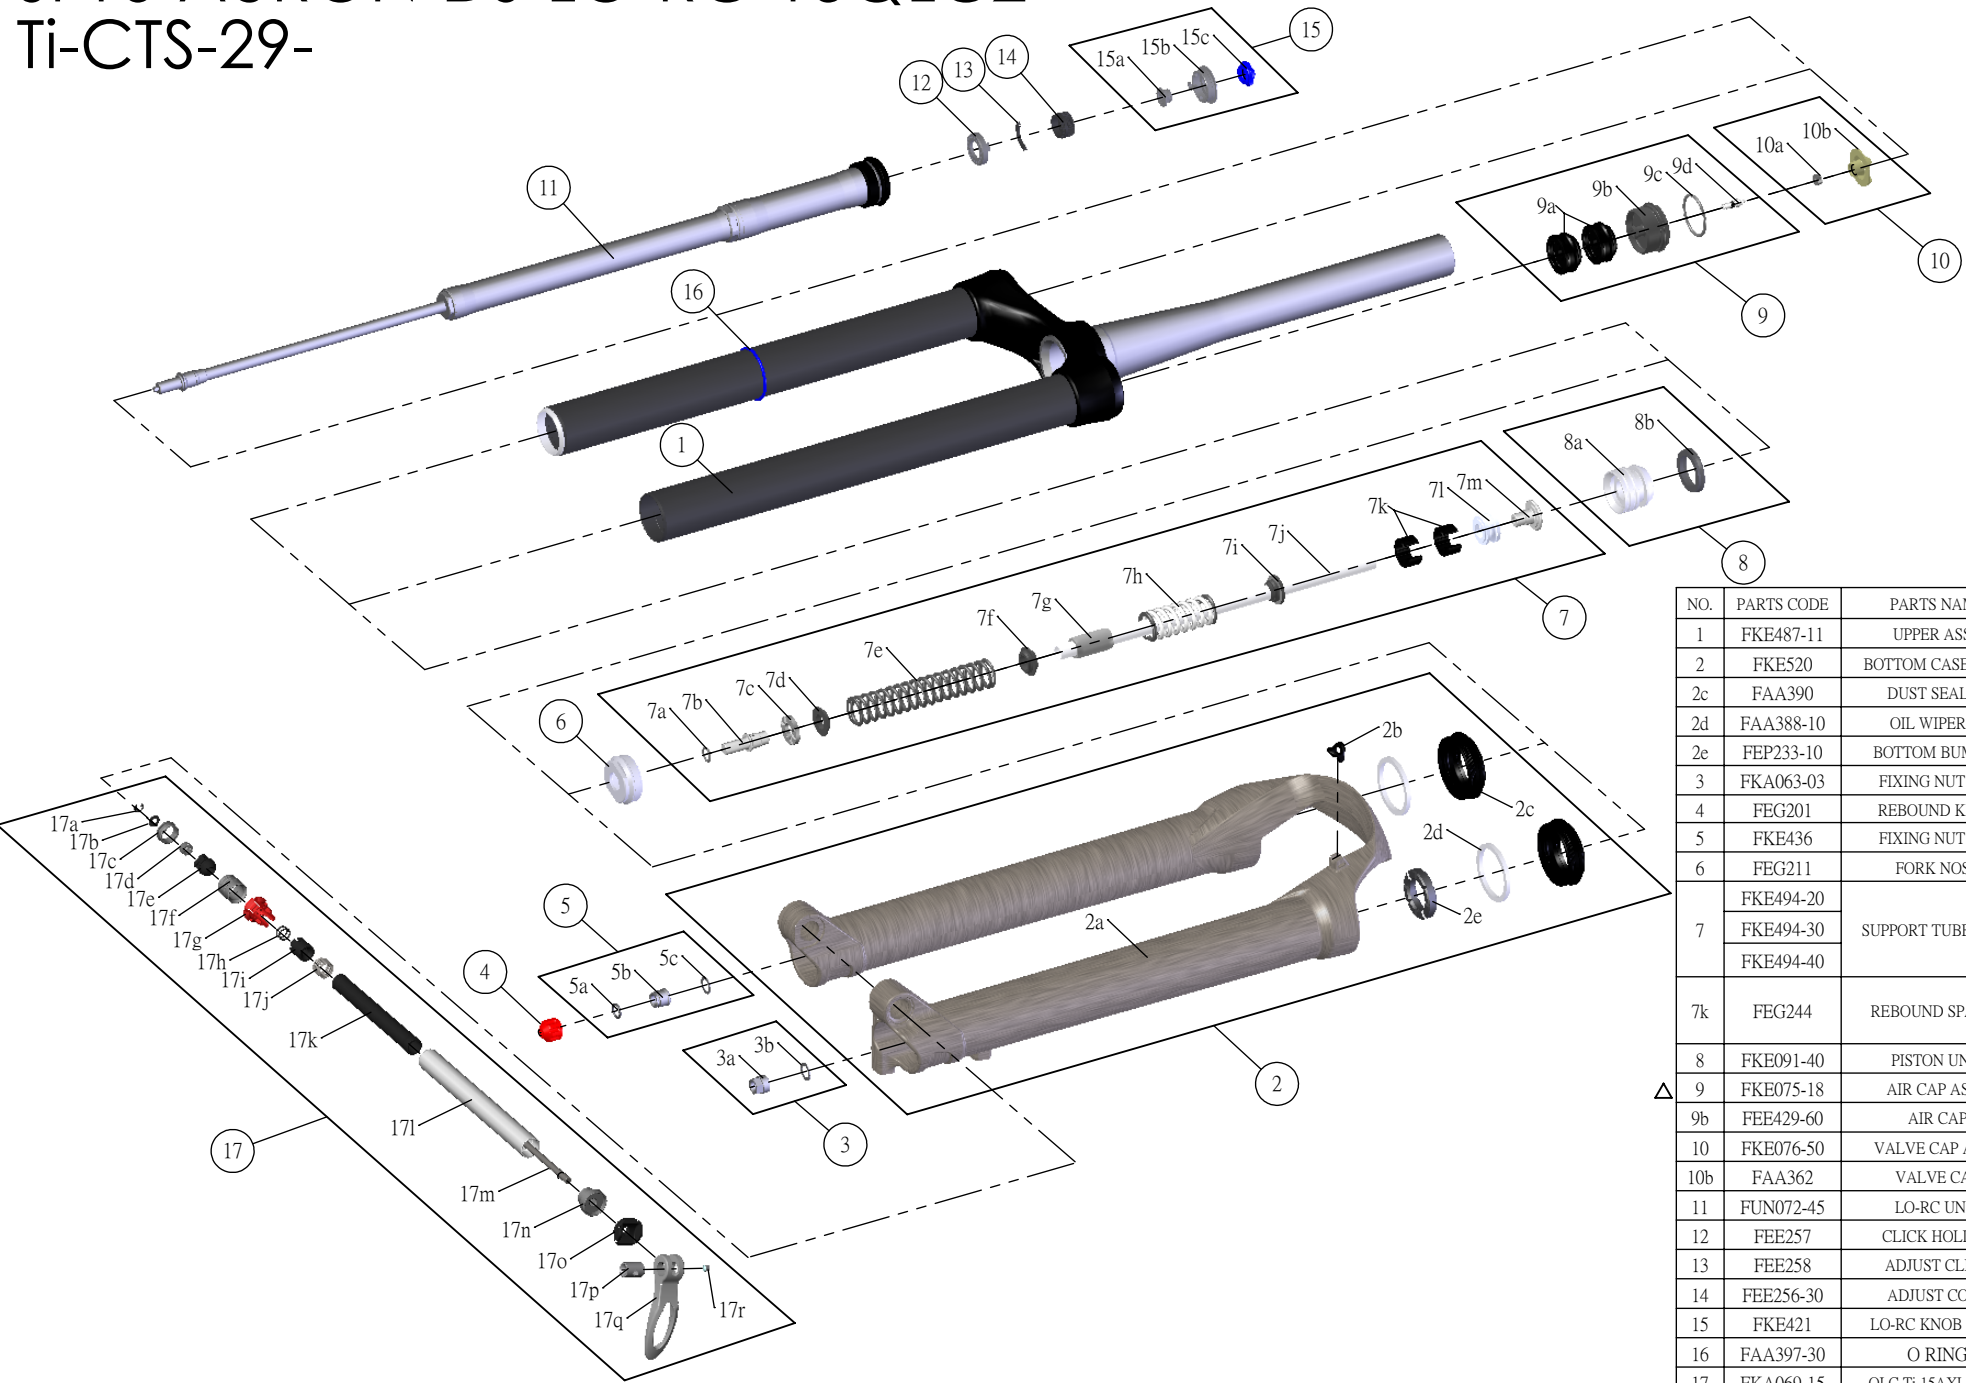

## SF16-AURON-DS-LO-RC-15QLC2-Ti-CTS-29-

Date	2015.02.02	Version	2
Amended	2015.04.15		

NO.	PARTS CODE	PARTS NAME	150	140	130	QT
1	FKE487-11	UPPER ASSY	*	*	*	1
2	FKE520	BOTTOM CASE ASSY	*	*	*	1
2c	FAA390	DUST SEAL 34	*	*	*	2
2d	FAA388-10	OIL WIPER 34	*	*	*	2
2e	FEP233-10	BOTTOM BUMPER	*	*	*	1
3	FKA063-03	FIXING NUT SET	*	*	*	1
4	FEF201	REBOUND KNOB	*	*	*	1
5	FKE436	FIXING NUT SET	*	*	*	1
6	FEF211	FORK NOSE	*	*	*	1
7	FKE494-20	SUPPORT TUBE ASSY	*			1
	FKE494-30			*		1
	FKE494-40				*	1
7k	FEF244	REBOUND SPACER		*		1
					*	2
8	FKE091-40	PISTON UNIT	*	*	*	1
9	FKE075-18	AIR CAP ASSY	*	*	*	1
9b	FEE429-60	AIR CAP	*	*	*	1
10	FKE076-50	VALVE CAP ASSY	*	*	*	1
10b	FAA362	VALVE CAP	*	*	*	1
11	FUN072-45	LO-RC UNIT	*	*	*	1
12	FEE257	CLICK HOLDER	*	*	*	1
13	FEE258	ADJUST CLICK	*	*	*	1
14	FEE256-30	ADJUST CORE	*	*	*	1
15	FKE421	LO-RC KNOB ASSY	*	*	*	1
16	FAA397-30	O RING	*	*	*	1
17	FKA069-15	QLC TI 15AXLE SET	*	*	*	1