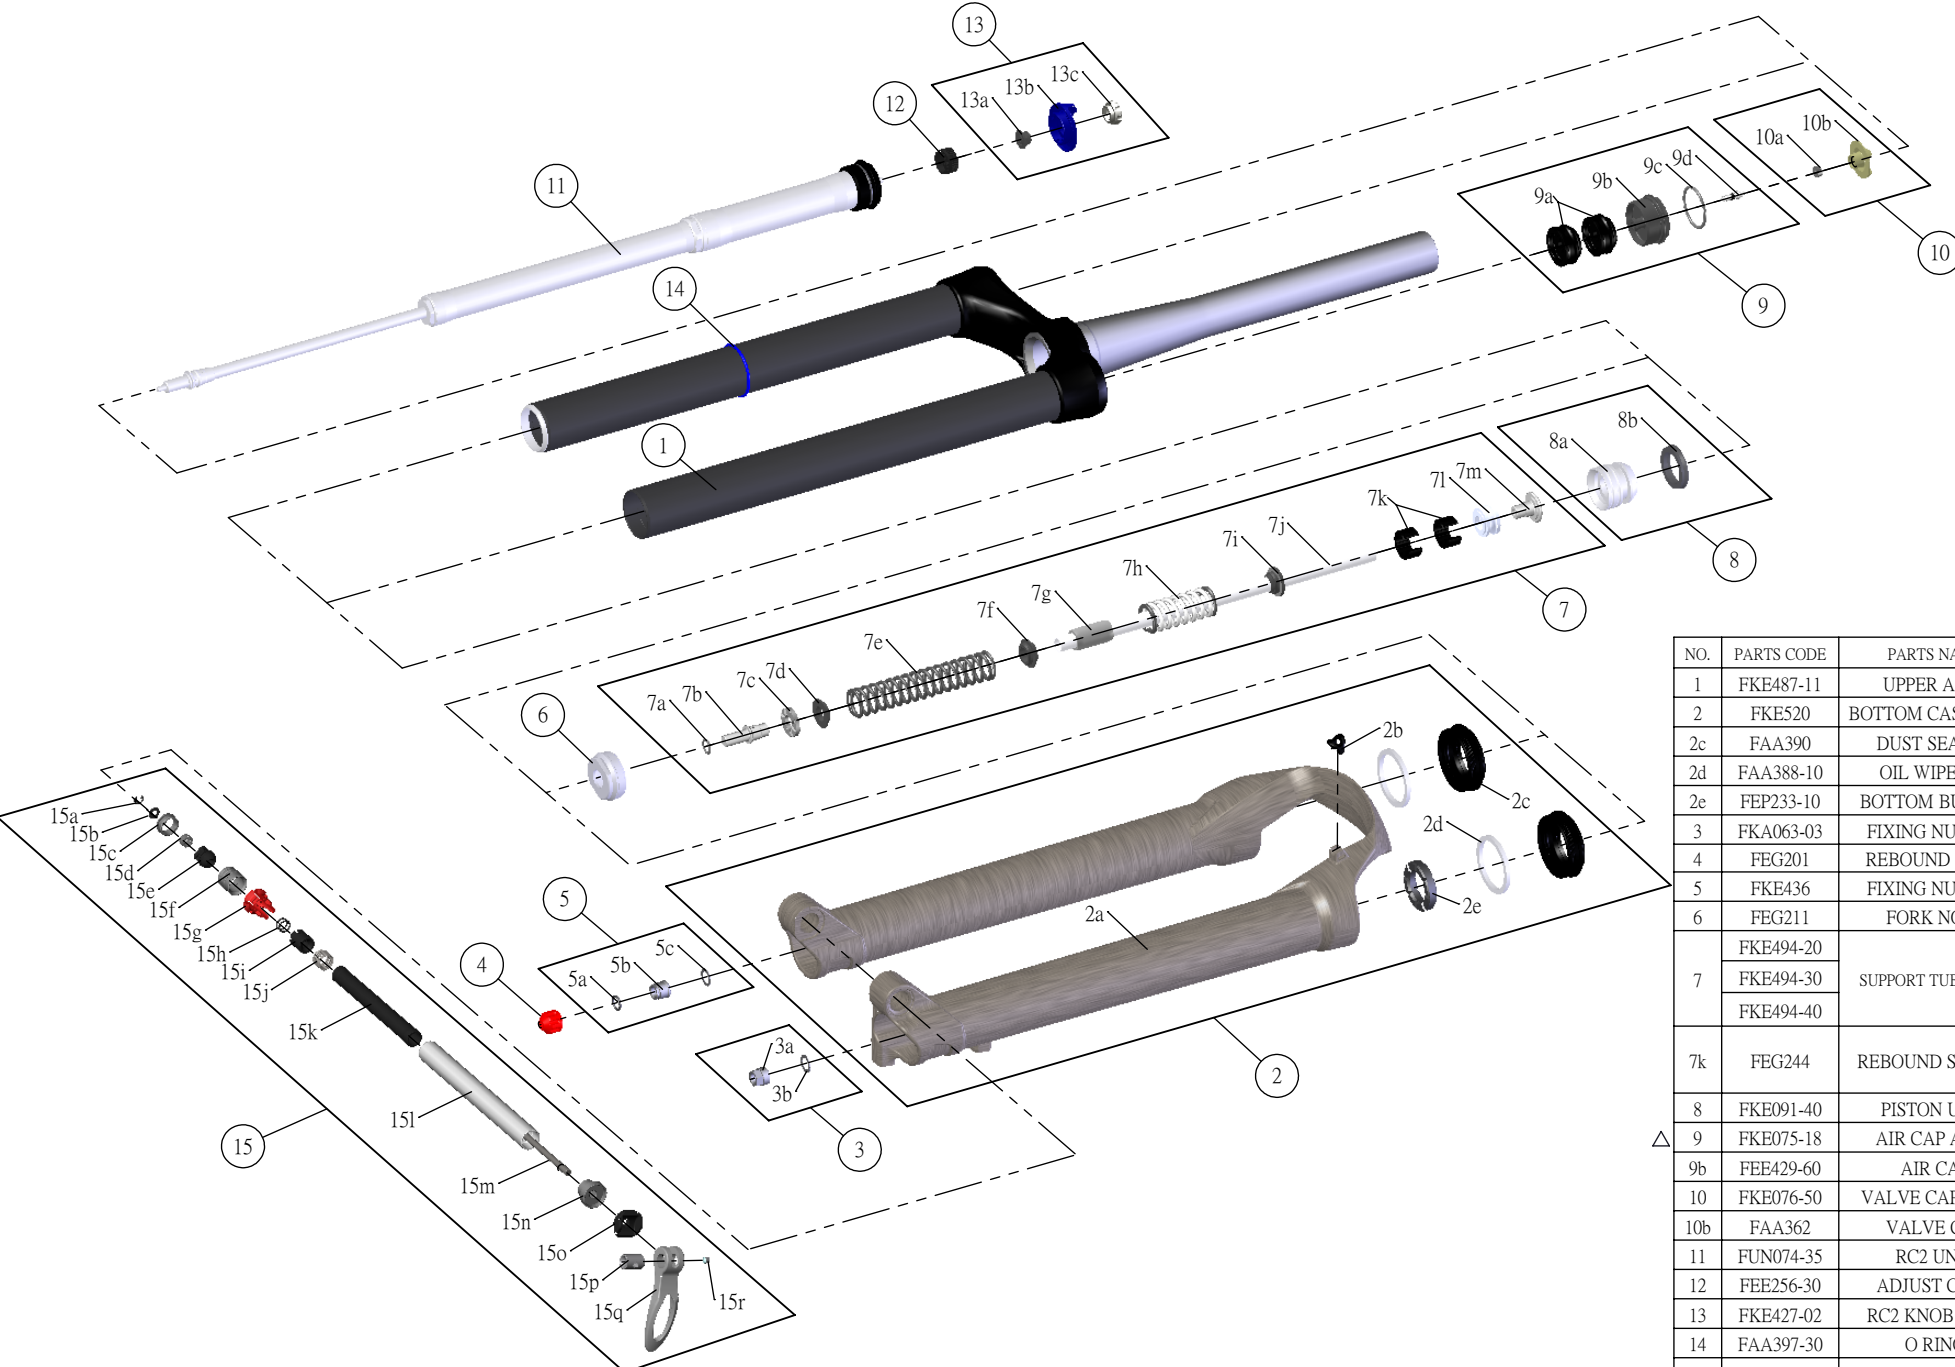

SR SUNTOUR

SF16-AURON-DS-RC2-15QLC2-Ti-CTS-29-

Date	2015.02.02	Version	2
Amended	2015.04.15		

NO.	PARTS CODE	PARTS NAME	150	140	130	QT
1	FKE487-11	UPPER ASSY	*	*	*	1
2	FKE520	BOTTOM CASE ASSY	*	*	*	1
2c	FAA390	DUST SEAL 34	*	*	*	2
2d	FAA388-10	OIL WIPER 34	*	*	*	2
2e	FEP233-10	BOTTOM BUMPER	*	*	*	1
3	FKA063-03	FIXING NUT SET	*	*	*	1
4	FEF201	REBOUND KNOB	*	*	*	1
5	FKE436	FIXING NUT SET	*	*	*	1
6	FEF211	FORK NOSE	*	*	*	1
7	FKE494-20	SUPPORT TUBE ASSY	*			1
	FKE494-30			*		1
	FKE494-40				*	1
7k	FEF244	REBOUND SPACER		*		1
					*	2
8	FKE091-40	PISTON UNIT	*	*	*	1
△ 9	FKE075-18	AIR CAP ASSY	*	*	*	1
9b	FEE429-60	AIR CAP	*	*	*	1
10	FKE076-50	VALVE CAP ASSY	*	*	*	1
10b	FAA362	VALVE CAP	*	*	*	1
11	FUN074-35	RC2 UNIT	*	*	*	1
12	FEE256-30	ADJUST CORE	*	*	*	1
13	FKE427-02	RC2 KNOB ASSY	*	*	*	1
14	FAA397-30	O RING	*	*	*	1
15	FKA069-15	15QLC2 Ti AXLE SET	*	*	*	1