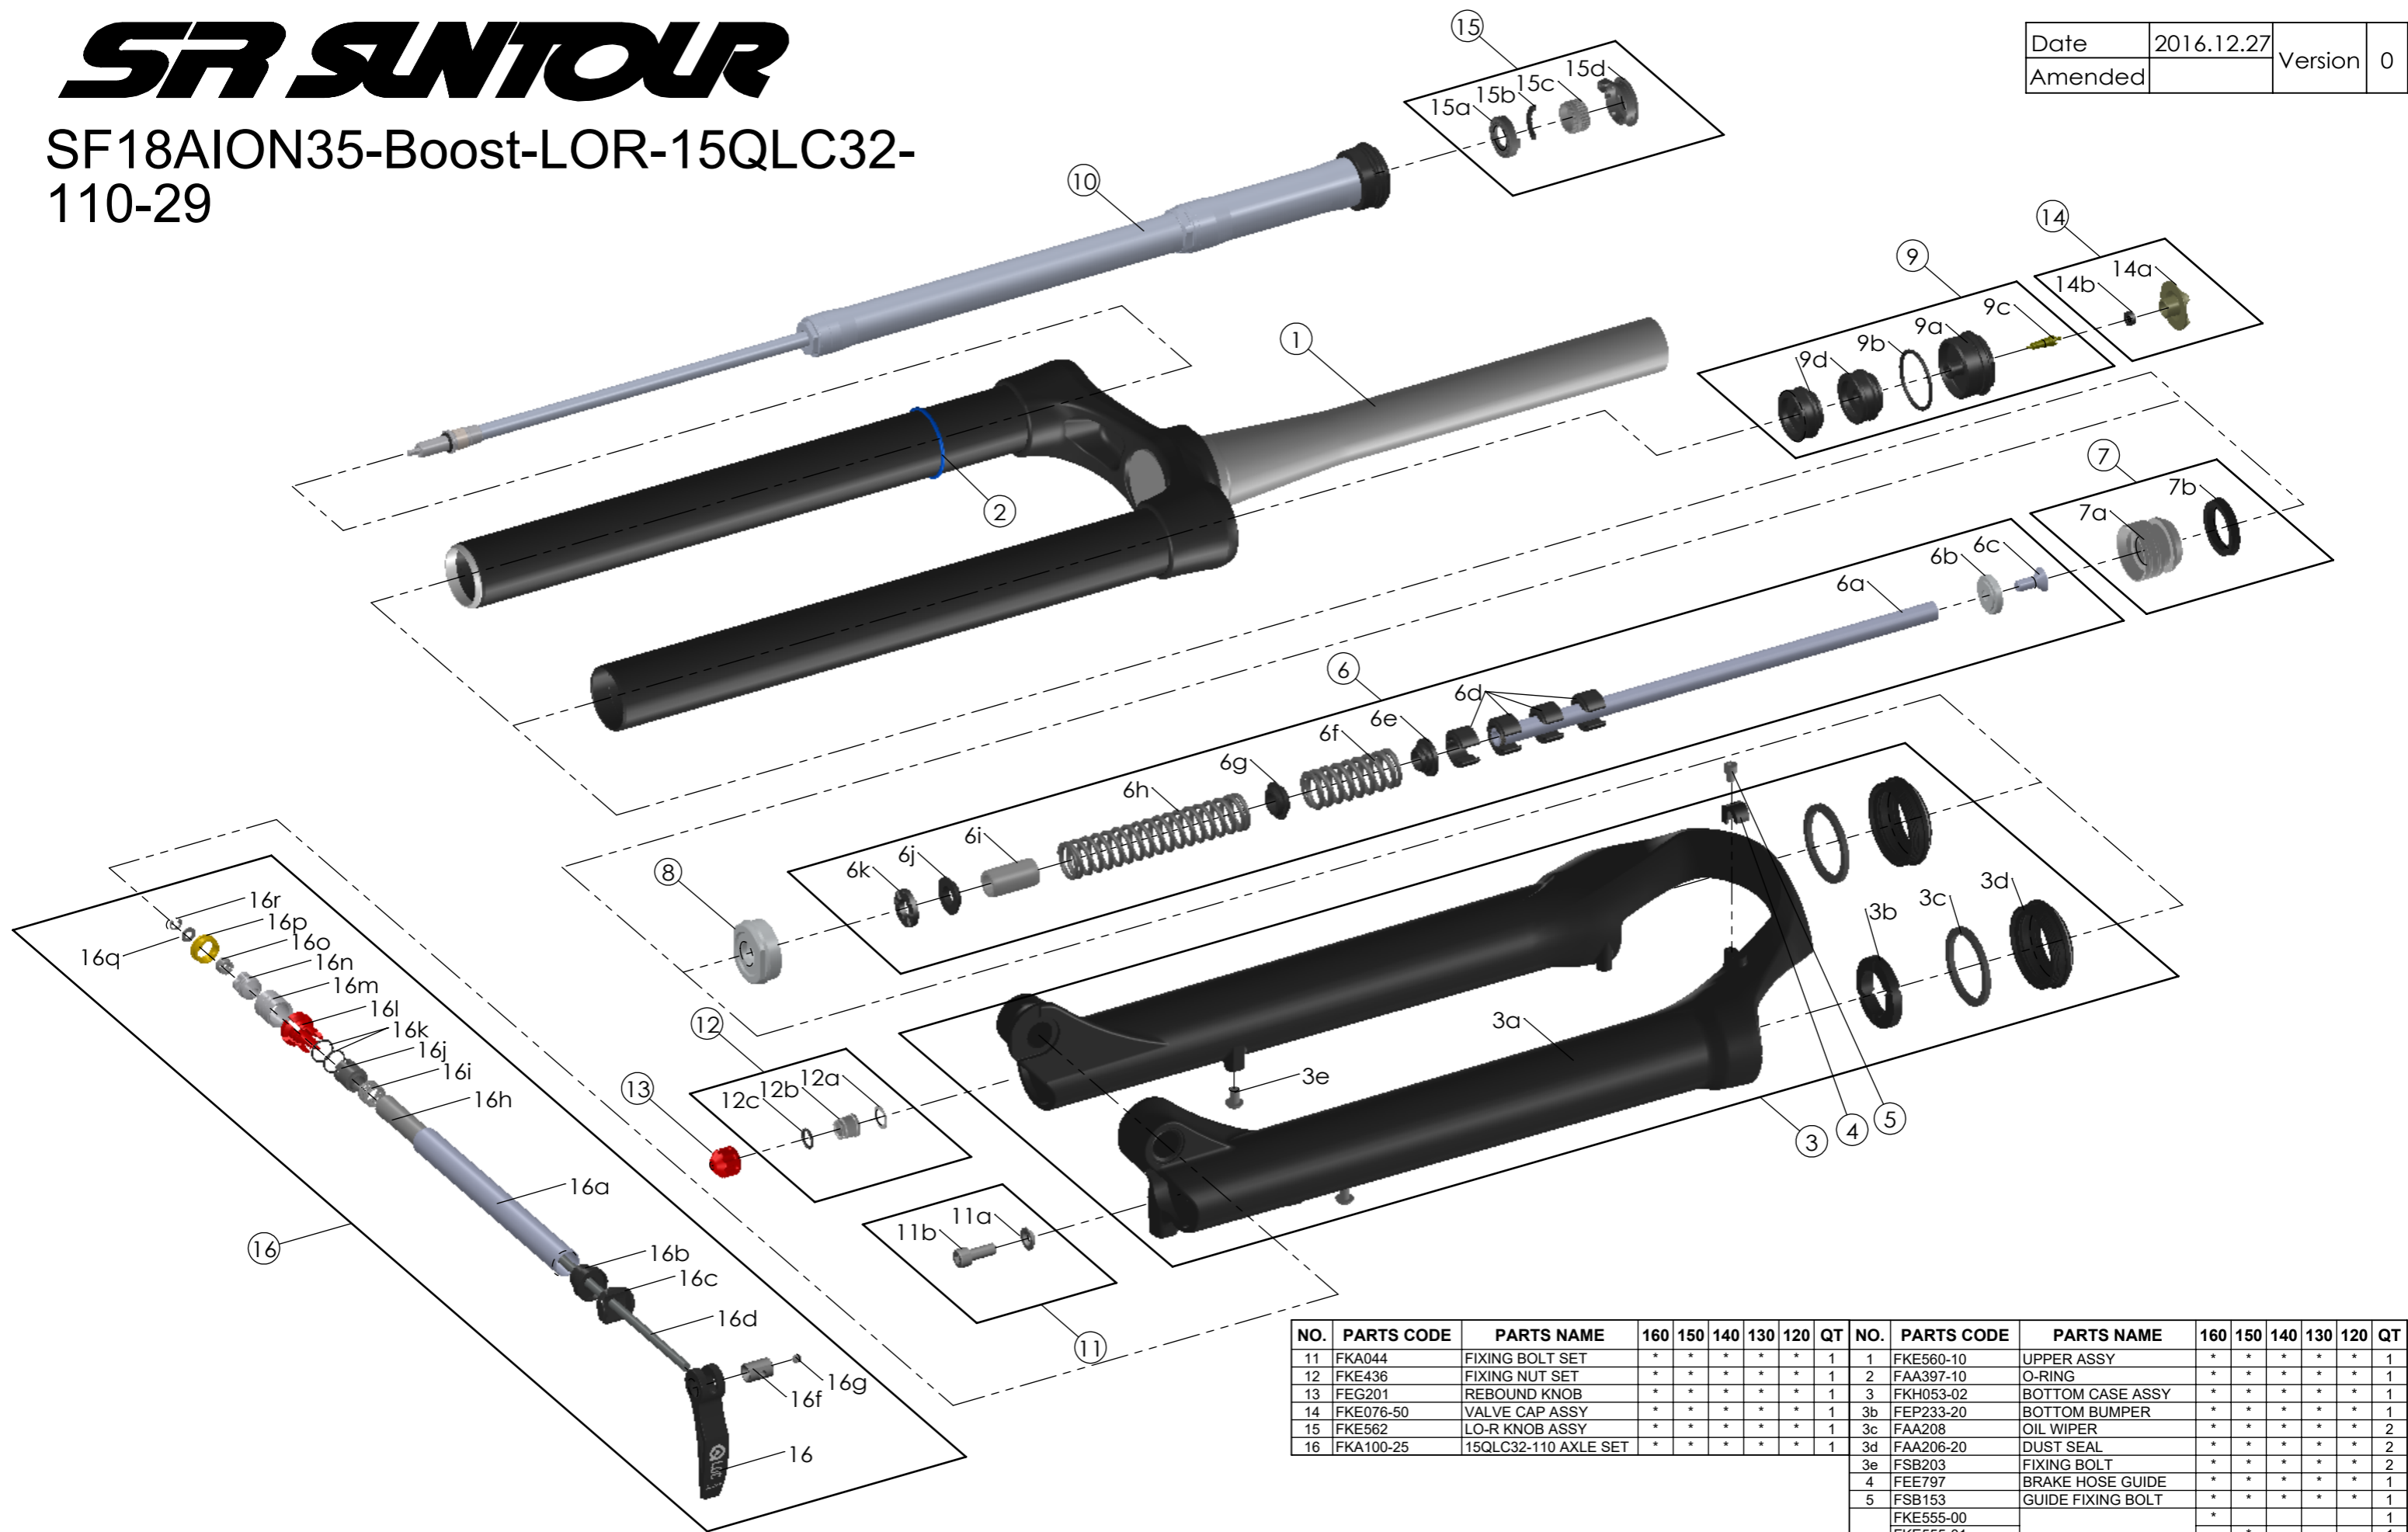

SUNTOUR

SF18AION35-Boost-LOR-15QLC32-110-29

Date	2016.12.27	Version	0
Amended			

NO.	PARTS CODE	PARTS NAME	160	150	140	130	120	QT	NO.	PARTS CODE	PARTS NAME	160	150	140	130	120	QT
11	FKA044	FIXING BOLT SET	*	*	*	*	*	1	1	FKE560-10	UPPER ASSY	*	*	*	*	*	1
12	FKE436	FIXING NUT SET	*	*	*	*	*	1	2	FAA397-10	O-RING	*	*	*	*	*	1
13	FEG201	REBOUND KNOB	*	*	*	*	*	1	3	FKH053-02	BOTTOM CASE ASSY	*	*	*	*	*	1
14	FKE076-50	VALVE CAP ASSY	*	*	*	*	*	1	3b	FEP233-20	BOTTOM BUMPER	*	*	*	*	*	1
15	FKE562	LO-R KNOB ASSY	*	*	*	*	*	1	3c	FAA208	OIL WIPER	*	*	*	*	*	2
16	FKA100-25	15QLC32-110 AXLE SET	*	*	*	*	*	1	3d	FAA206-20	DUST SEAL	*	*	*	*	*	2
									3e	FSB203	FIXING BOLT	*	*	*	*	*	2
									4	FEE797	BRAKE HOSE GUIDE	*	*	*	*	*	1
									5	FSB153	GUIDE FIXING BOLT	*	*	*	*	*	1
										FKE555-00		*					1
										FKE555-01			*				1
									6	FKE555-02	SUPPORT TUBE ASSY			*			1
										FKE555-03				*			1
										FKE555-04					*		1
									7	FKE091-20	PISTON UNIT	*	*	*	*	*	1
									8	FEE766-10	FORK NOSE	*	*	*	*	*	1
									9	FKE075-74	AIR CAP ASSY	*	*	*	*	*	1
									10	FUN062-38	DAMPER UNIT	*	*	*	*	*	1