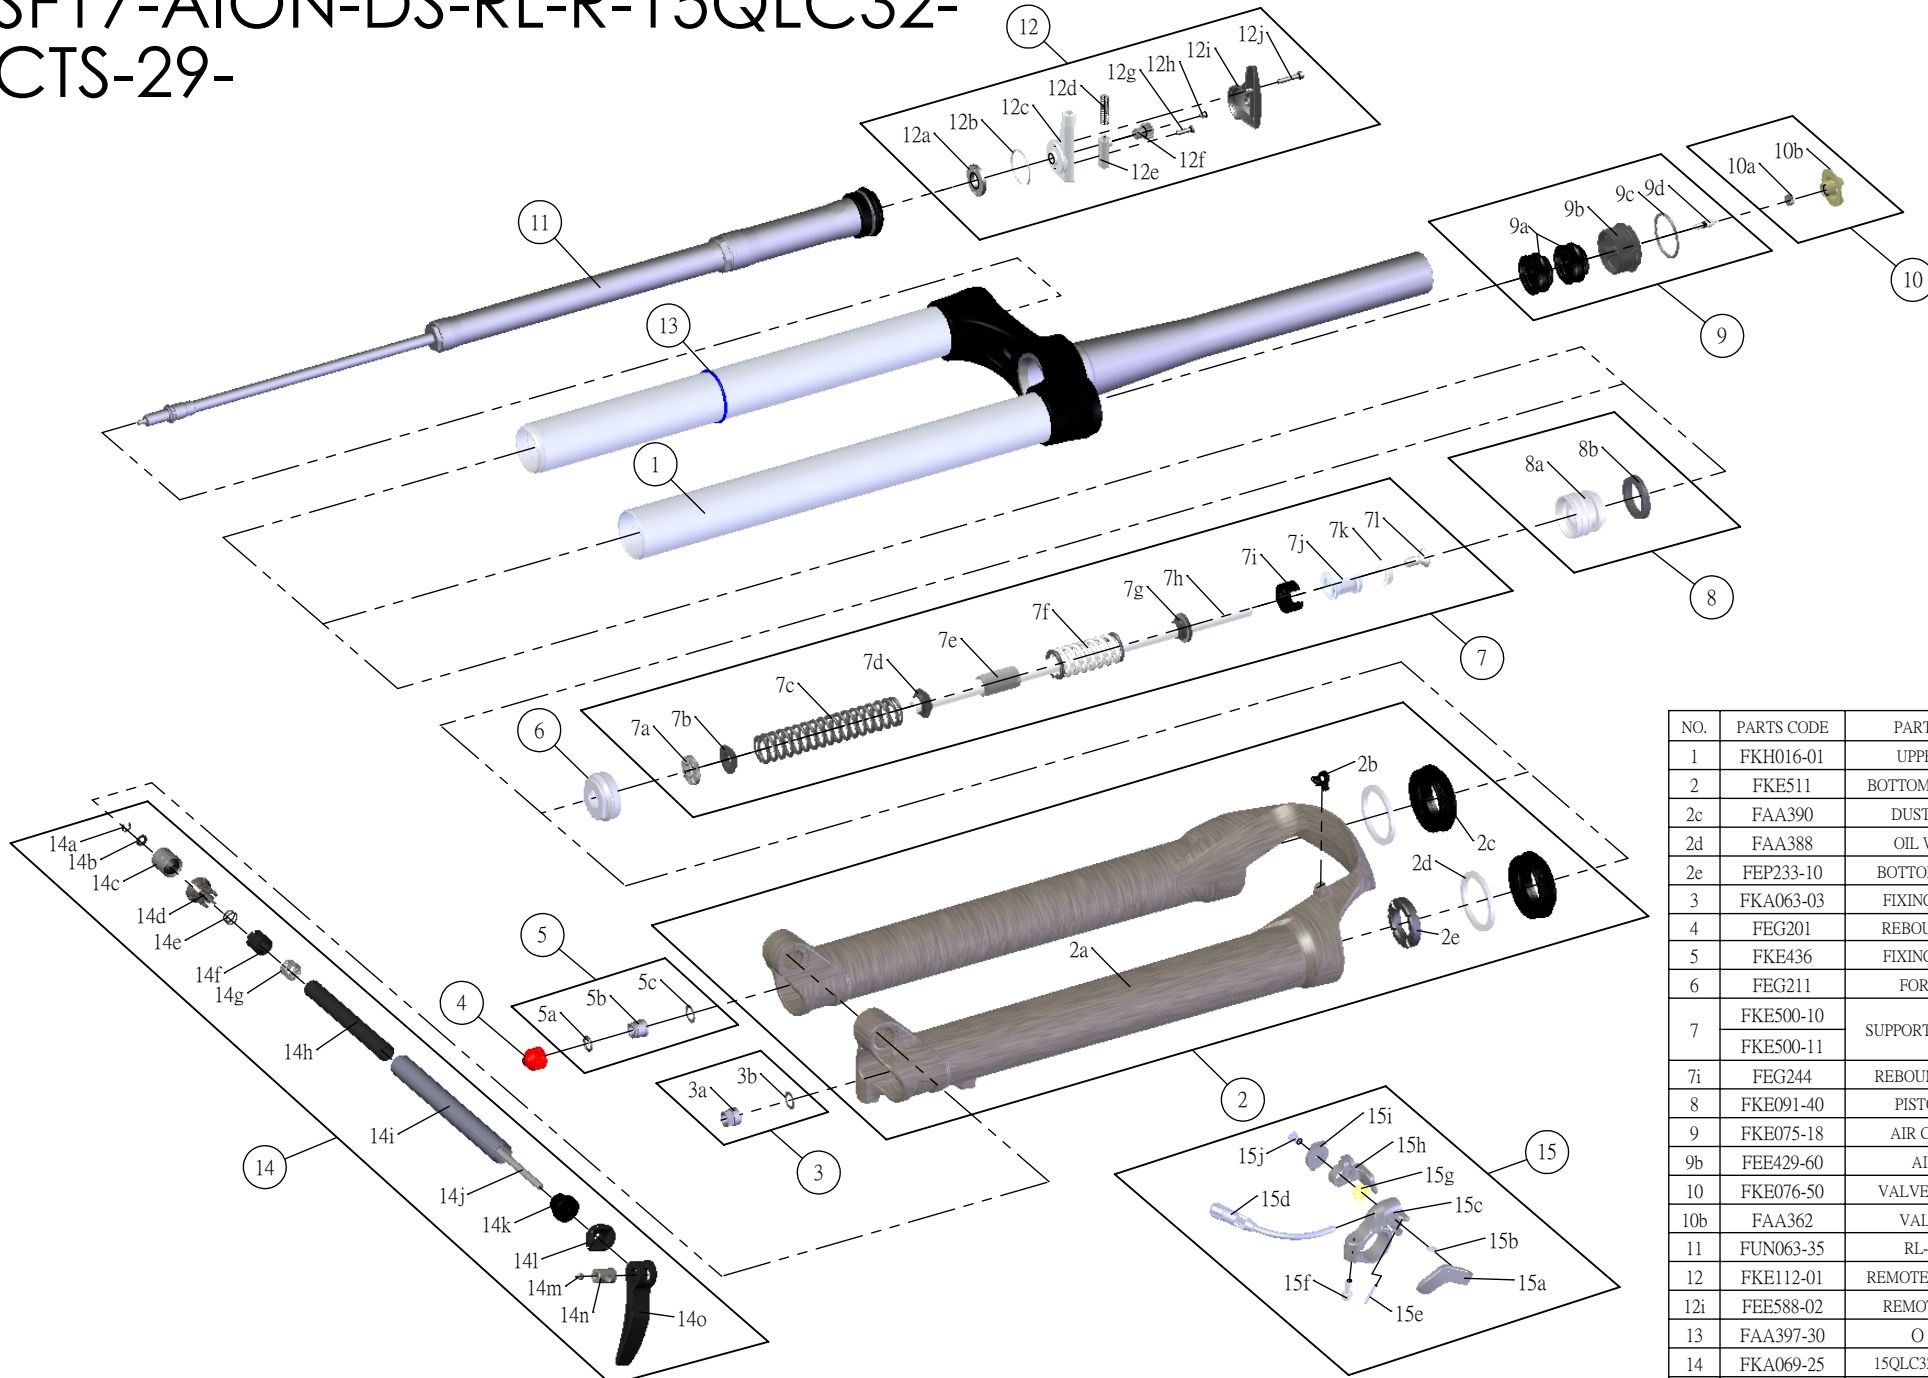

SR SUNTOUR

SF17-AION-DS-RL-R-15QLC32-CTS-29-

Date	2016.02.15	Version	1
Amended			

NO.	PARTS CODE	PARTS NAME	140	130	QT
1	FKH016-01	UPPER ASSY	*	*	1
2	FKE511	BOTTOM CASE ASSY	*	*	1
2c	FAA390	DUST SEAL 34	*	*	2
2d	FAA388	OIL WIPER 34	*	*	2
2e	FEP233-10	BOTTOM BUMPER	*	*	1
3	FKA063-03	FIXING NUT SET	*	*	1
4	FEG201	REBOUND KNOB	*	*	1
5	FKE436	FIXING NUT SET	*	*	1
6	FEG211	FORK NOSE	*	*	1
7	FKE500-10	SUPPORT TUBE ASSY	*		1
	FKE500-11			*	1
7i	FEG244	REBOUND SPACER	*	*	1
8	FKE091-40	PISTON UNIT	*	*	1
9	FKE075-18	AIR CAP ASSY	*	*	1
9b	FEE429-60	AIR CAP	*	*	1
10	FKE076-50	VALVE CAP ASSY	*	*	1
10b	FAA362	VALVE CAP	*	*	1
11	FUN063-35	RL-R UNIT	*	*	1
12	FKE112-01	REMOTE LOCK ASSY	*	*	1
12i	FEE588-02	REMOTE COVER	*	*	1
13	FAA397-30	O RING	*	*	1
14	FKA069-25	15QLC32 AXLE SET	*	*	1
15	SL12SC-RLO	REMOTE LEVER ASSY	*	*	1