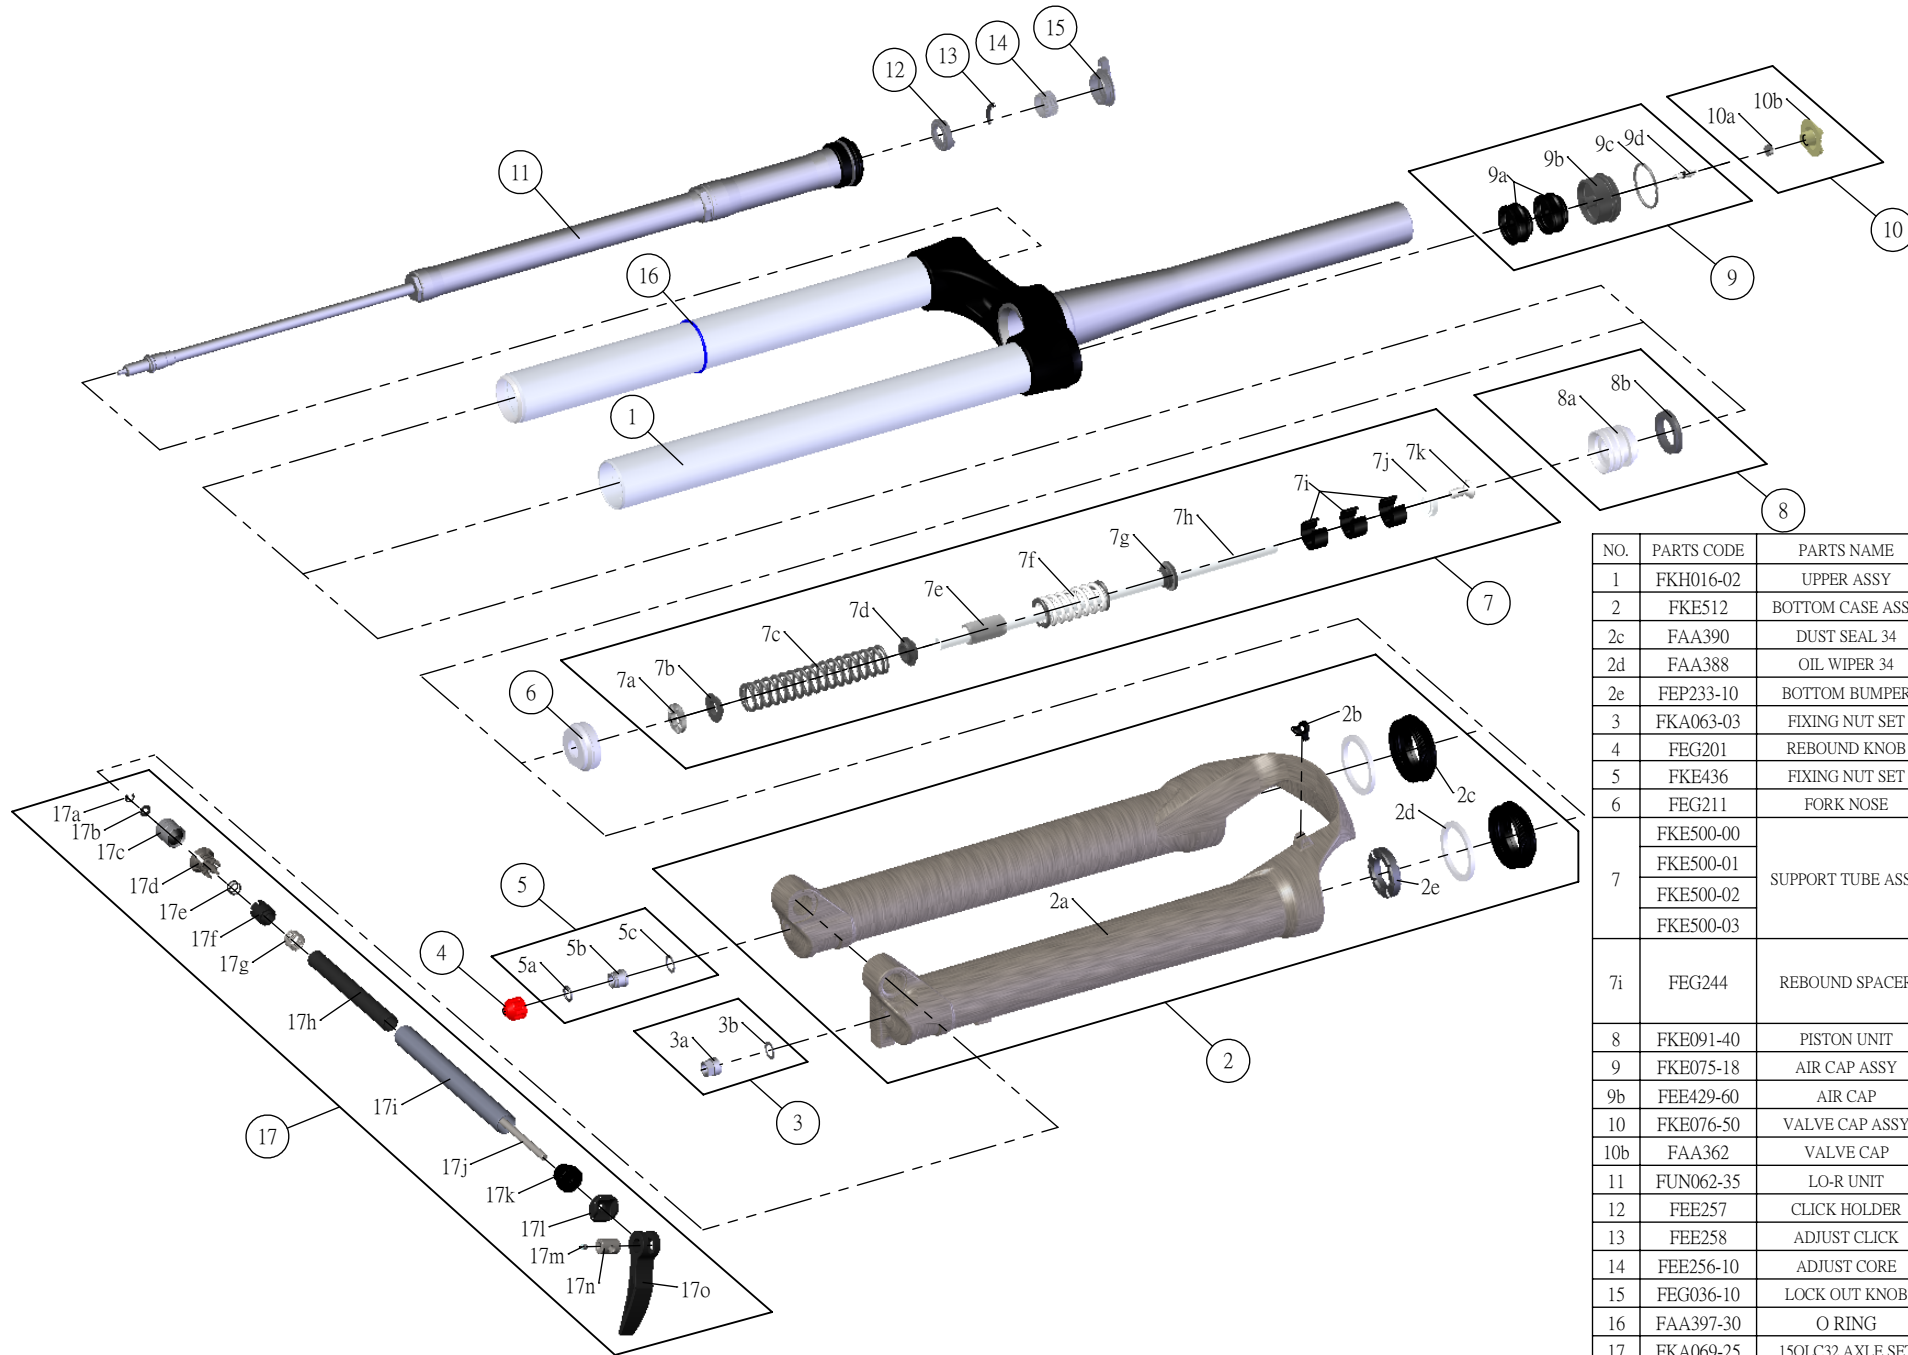

SUNTOUR

SF17-AION-DS-LO-R-15QLC32-CTS-27.5-

Date	2016.02.15	Version	1
Amended			

NO.	PARTS CODE	PARTS NAME	160	150	140	130	QT
1	FKH016-02	UPPER ASSY	*	*	*	*	1
2	FKE512	BOTTOM CASE ASSY	*	*	*	*	1
2c	FAA390	DUST SEAL 34	*	*	*	*	2
2d	FAA388	OIL WIPER 34	*	*	*	*	2
2e	FEP233-10	BOTTOM BUMPER	*	*	*	*	1
3	FKA063-03	FIXING NUT SET	*	*	*	*	1
4	FEG201	REBOUND KNOB	*	*	*	*	1
5	FKE436	FIXING NUT SET	*	*	*	*	1
6	FEG211	FORK NOSE	*	*	*	*	1
7	FKE500-00	SUPPORT TUBE ASSY	*				1
	FKE500-01			*			1
	FKE500-02				*		1
	FKE500-03					*	1
7i	FEG244	REBOUND SPACER		*			1
					*		2
						*	3
8	FKE091-40	PISTON UNIT	*	*	*	*	1
9	FKE075-18	AIR CAP ASSY	*	*	*	*	1
9b	FEE429-60	AIR CAP	*	*	*	*	1
10	FKE076-50	VALVE CAP ASSY	*	*	*	*	1
10b	FAA362	VALVE CAP	*	*	*	*	1
11	FUN062-35	LO-R UNIT	*	*	*	*	1
12	FEE257	CLICK HOLDER	*	*	*	*	1
13	FEE258	ADJUST CLICK	*	*	*	*	1
14	FEE256-10	ADJUST CORE	*	*	*	*	1
15	FEG036-10	LOCK OUT KNOB	*	*	*	*	1
16	FAA397-30	O RING	*	*	*	*	1
17	FKA069-25	15QLC32 AXLE SET	*	*	*	*	1