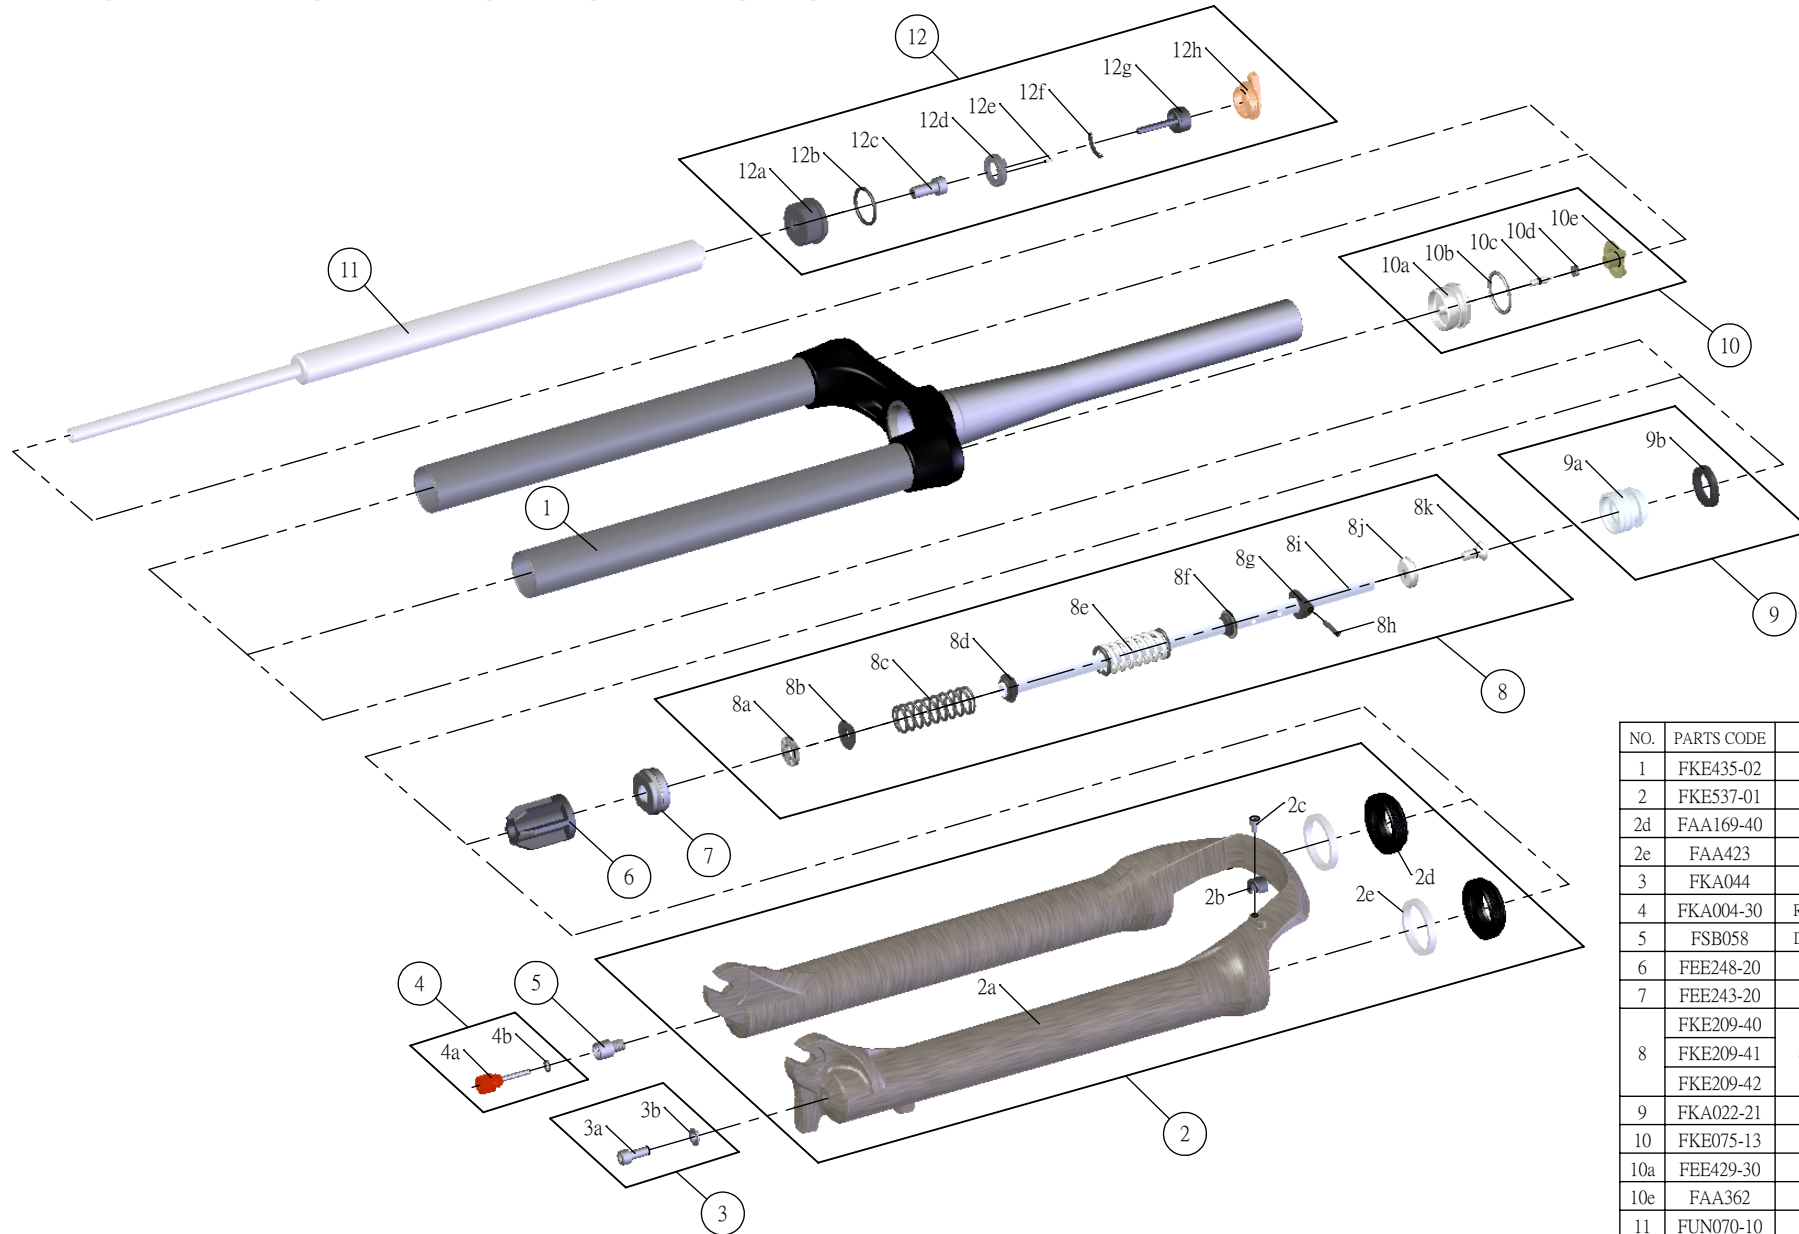

SUNTOUR

SF16-EPIXON-DS-LO-R-CTS-29-

Date	2015.01.05	Version	1
Amended			

NO.	PARTS CODE	PARTS NAME	80	100	120	QT
1	FKE435-02	UPPER ASSY	*	*	*	1
2	FKE537-01	BOTTOM CASE ASSY	*	*	*	1
2d	FAA169-40	DUST SEAL	*	*	*	2
2e	FAA423	OIL WIPER	*	*	*	2
3	FKA044	FIXING BOLT SET	*	*	*	1
4	FKA004-30	REBOUND KNOB ASSY	*	*	*	1
5	FSB058	DAMPER FIXING BOLT	*	*	*	1
6	FEE248-20	BOTTOM STOPPER	*	*	*	1
7	FEE243-20	FORK NOSE	*	*	*	1
8	FKE209-40	SUPPORT TUBE ASSY			*	1
	FKE209-41			*	1	
	FKE209-42		*		1	
9	FKA022-21	PISTON UNIT	*	*	*	1
10	FKE075-13	AIR CAP ASSY	*	*	*	1
10a	FEE429-30	AIR CAP	*	*	*	1
10e	FAA362	VALVE CAP	*	*	*	1
11	FUN070-10	LO-R UNIT	*	*	*	1
12	FKE526-12	LO TOP CAP ASSY	*	*	*	1
12a	FEE260	ADJUST CAP	*	*	*	1
12g	FKA066	ADJUST CORE ASSY	*	*	*	1
12h	FEG361-02	LO KNOB	*	*	*	1