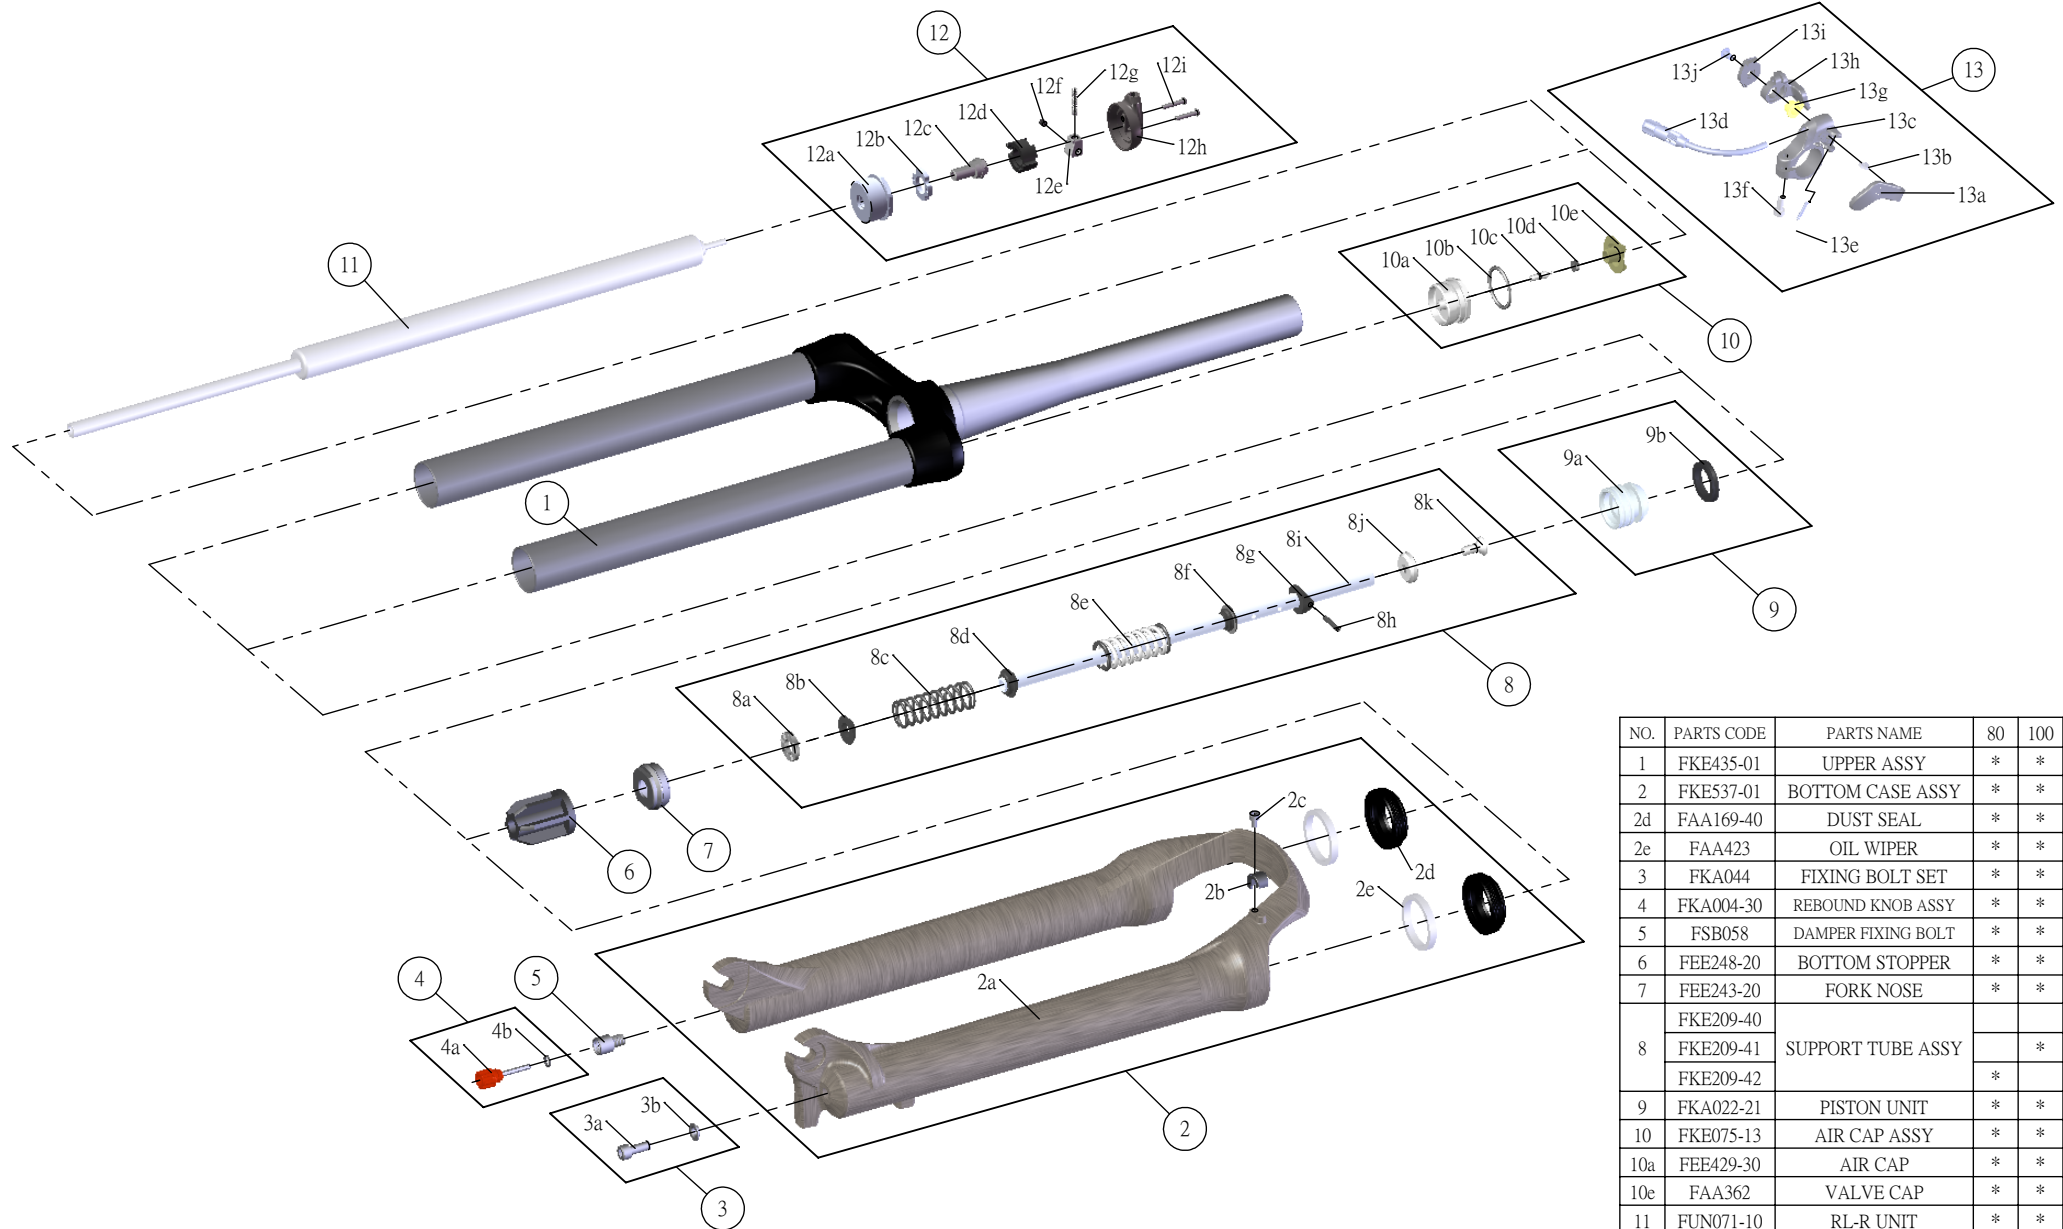

SUNTOUR

SF16-EPIXON-DS-RL-R-CTS-29-

Date	2015.01.05	Version	1
Amended			

NO.	PARTS CODE	PARTS NAME	80	100	120	QT
1	FKE435-01	UPPER ASSY	*	*	*	1
2	FKE537-01	BOTTOM CASE ASSY	*	*	*	1
2d	FAA169-40	DUST SEAL	*	*	*	2
2e	FAA423	OIL WIPER	*	*	*	2
3	FKA044	FIXING BOLT SET	*	*	*	1
4	FKA004-30	REBOUND KNOB ASSY	*	*	*	1
5	FSB058	DAMPER FIXING BOLT	*	*	*	1
6	FEE248-20	BOTTOM STOPPER	*	*	*	1
7	FEE243-20	FORK NOSE	*	*	*	1
8	FKE209-40	SUPPORT TUBE ASSY			*	1
	FKE209-41			*	1	
	FKE209-42		*		1	
9	FKA022-21	PISTON UNIT	*	*	*	1
10	FKE075-13	AIR CAP ASSY	*	*	*	1
10a	FEE429-30	AIR CAP	*	*	*	1
10e	FAA362	VALVE CAP	*	*	*	1
11	FUN071-10	RL-R UNIT	*	*	*	1
12	FKE310-30	RL COVER ASSY	*	*	*	1
12a	FEE418-02	FIX CAP	*	*	*	1
12h	FEE939	RL COVER	*	*	*	1
13	SL12SC-RLO	REMOTE LEVER ASSY	*	*	*	1