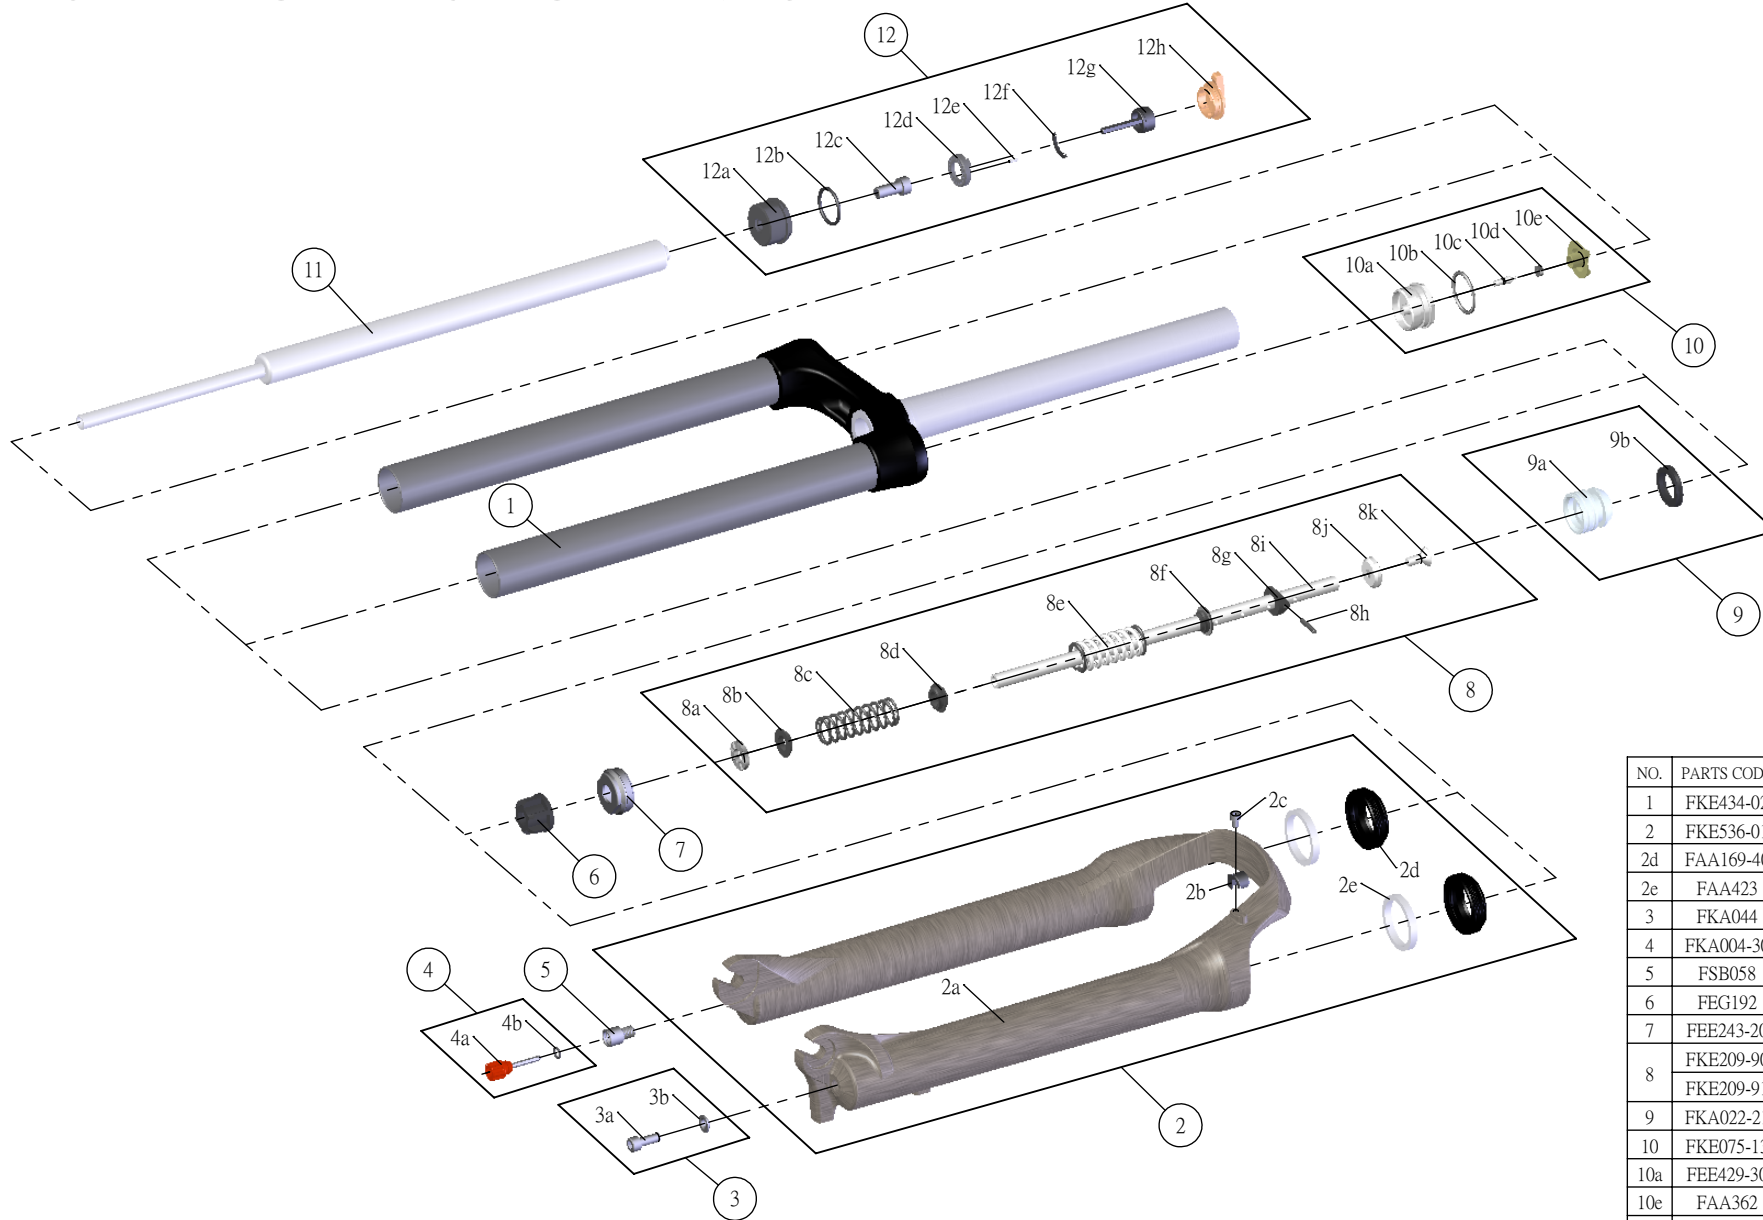

SR SUNTOUR

SF16-EPIXON-DS-LO-R-27.5-

Date	2015.01.05	Version	1
Amended			

NO.	PARTS CODE	PARTS NAME	100	120	QT
1	FKE434-02	UPPER ASSY	*	*	1
2	FKE536-01	BOTTOM CASE ASSY	*	*	1
2d	FAA169-40	DUST SEAL	*	*	2
2e	FAA423	OIL WIPER	*	*	2
3	FKA044	FIXING BOLT SET	*	*	1
4	FKA004-30	REBOUND KNOB ASSY	*	*	1
5	FSB058	DAMPER FIXING BOLT	*	*	1
6	FEG192	BOTTOM STOPPER	*	*	1
7	FEE243-20	FORK NOSE	*	*	1
8	FKE209-90	SUPPORT TUBE ASSY		*	1
	FKE209-91		*		1
9	FKA022-21	PISTON UNIT	*	*	1
10	FKE075-13	AIR CAP ASSY	*	*	1
10a	FEE429-30	AIR CAP	*	*	1
10e	FAA362	VALVE CAP	*	*	1
11	FUN070-00	LO-R UNIT	*	*	1
12	FKE526-12	LO TOP CAP ASSY	*	*	1
12a	FEE260	ADJUST CAP	*	*	1
12g	FKA066	ADJUST CORE ASSY	*	*	1
12h	FEG361-02	LO KNOB	*	*	1