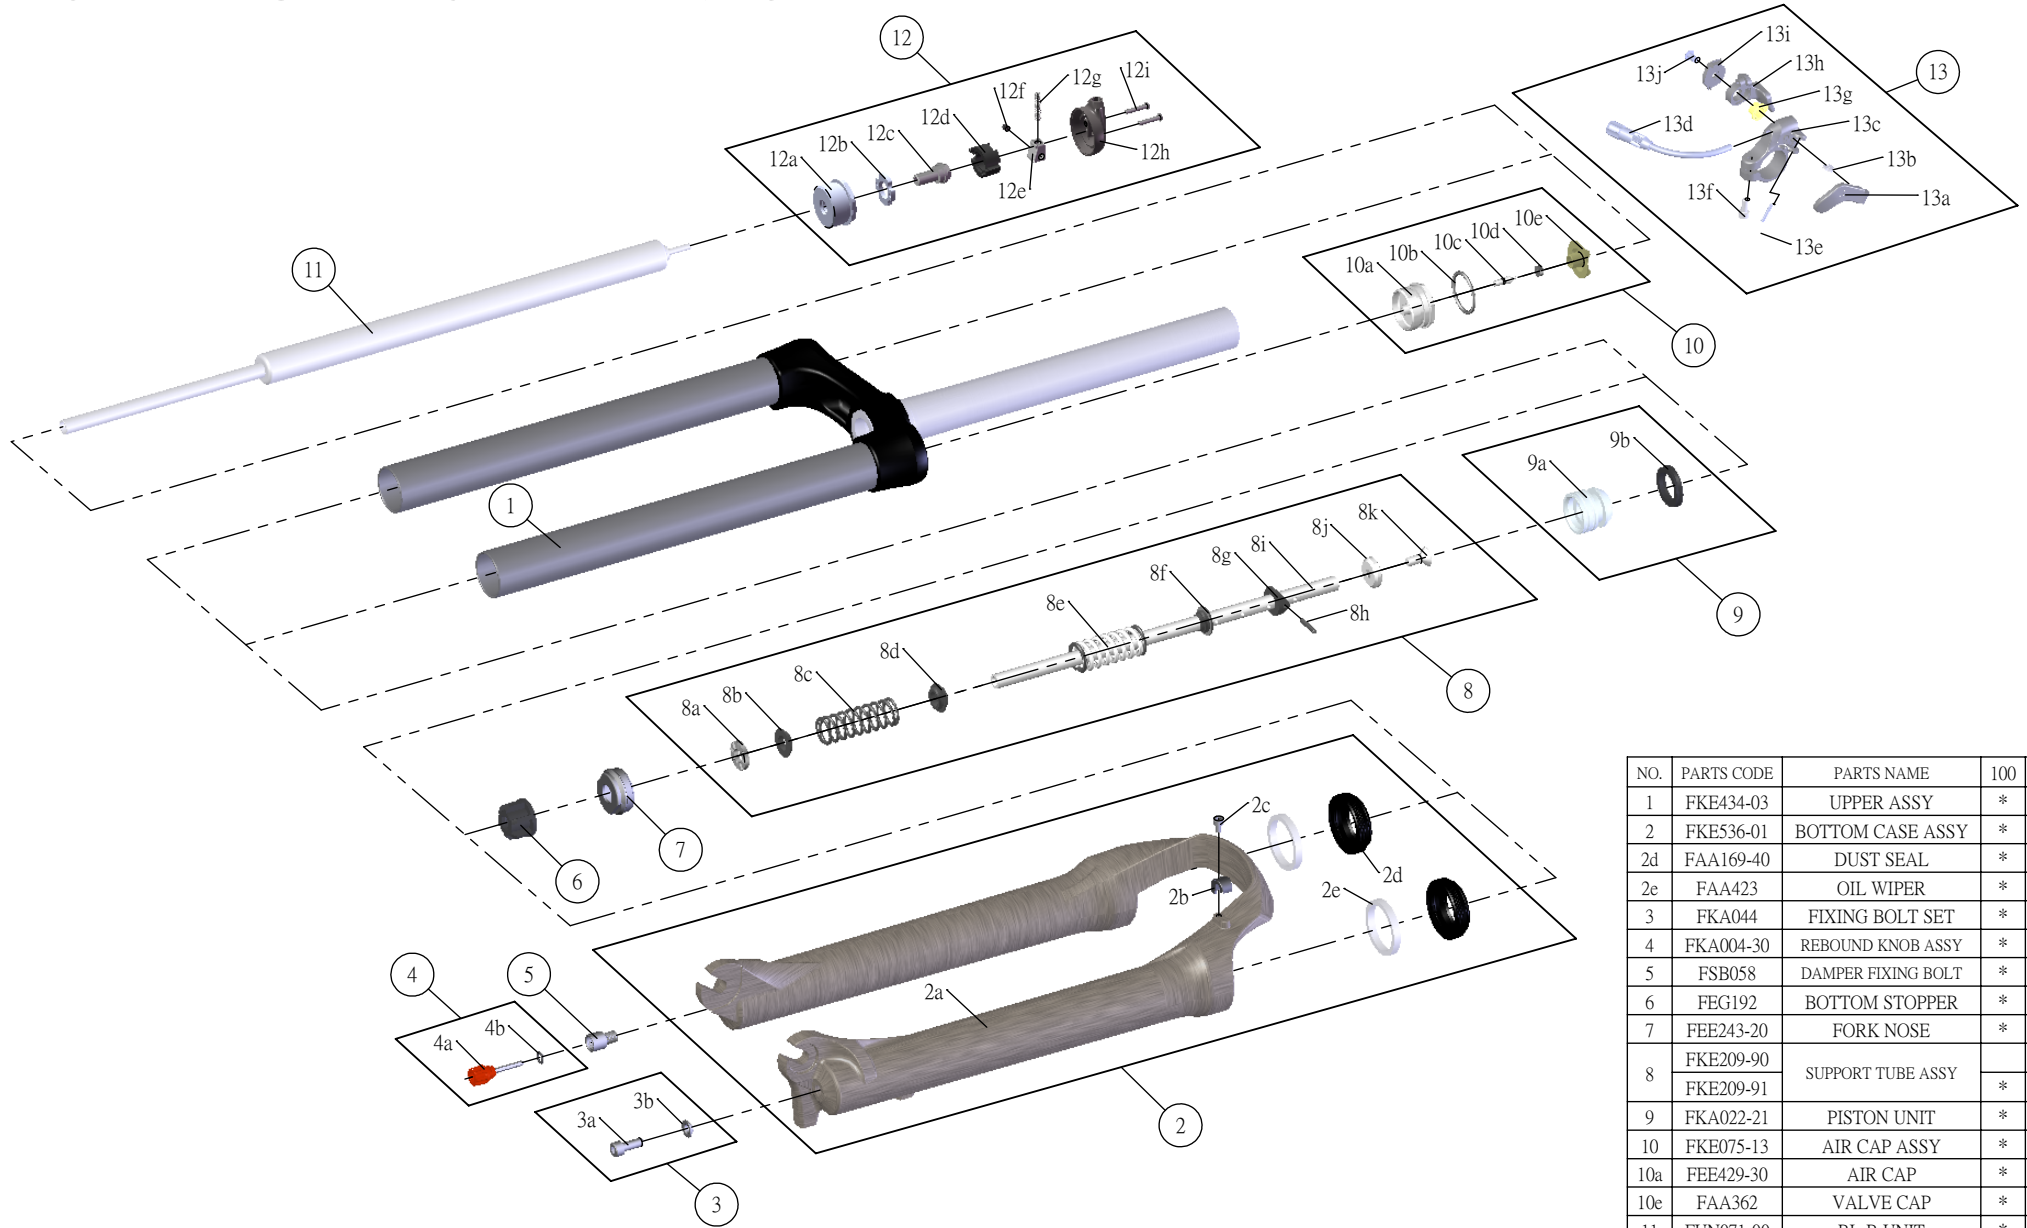

SR SUNTOUR

SF16-EPIXON-DS-RL-R-27.5-

Date	2015.01.05	Version	1
Amended			

NO.	PARTS CODE	PARTS NAME	100	120	QT
1	FKE434-03	UPPER ASSY	*	*	1
2	FKE536-01	BOTTOM CASE ASSY	*	*	1
2d	FAA169-40	DUST SEAL	*	*	2
2e	FAA423	OIL WIPER	*	*	2
3	FKA044	FIXING BOLT SET	*	*	1
4	FKA004-30	REBOUND KNOB ASSY	*	*	1
5	FSB058	DAMPER FIXING BOLT	*	*	1
6	FEF192	BOTTOM STOPPER	*	*	1
7	FEE243-20	FORK NOSE	*	*	1
8	FKE209-90	SUPPORT TUBE ASSY		*	1
	FKE209-91		*	1	
9	FKA022-21	PISTON UNIT	*	*	1
10	FKE075-13	AIR CAP ASSY	*	*	1
10a	FEE429-30	AIR CAP	*	*	1
10e	FAA362	VALVE CAP	*	*	1
11	FUN071-00	RL-R UNIT	*	*	1
12	FKE310-30	RL COVER ASSY	*	*	1
12a	FEE418-02	FIX CAP	*	*	1
12h	FEE939	RL COVER	*	*	1
13	SL12SC-RLO	REMOTE LEVER ASSY	*	*	1