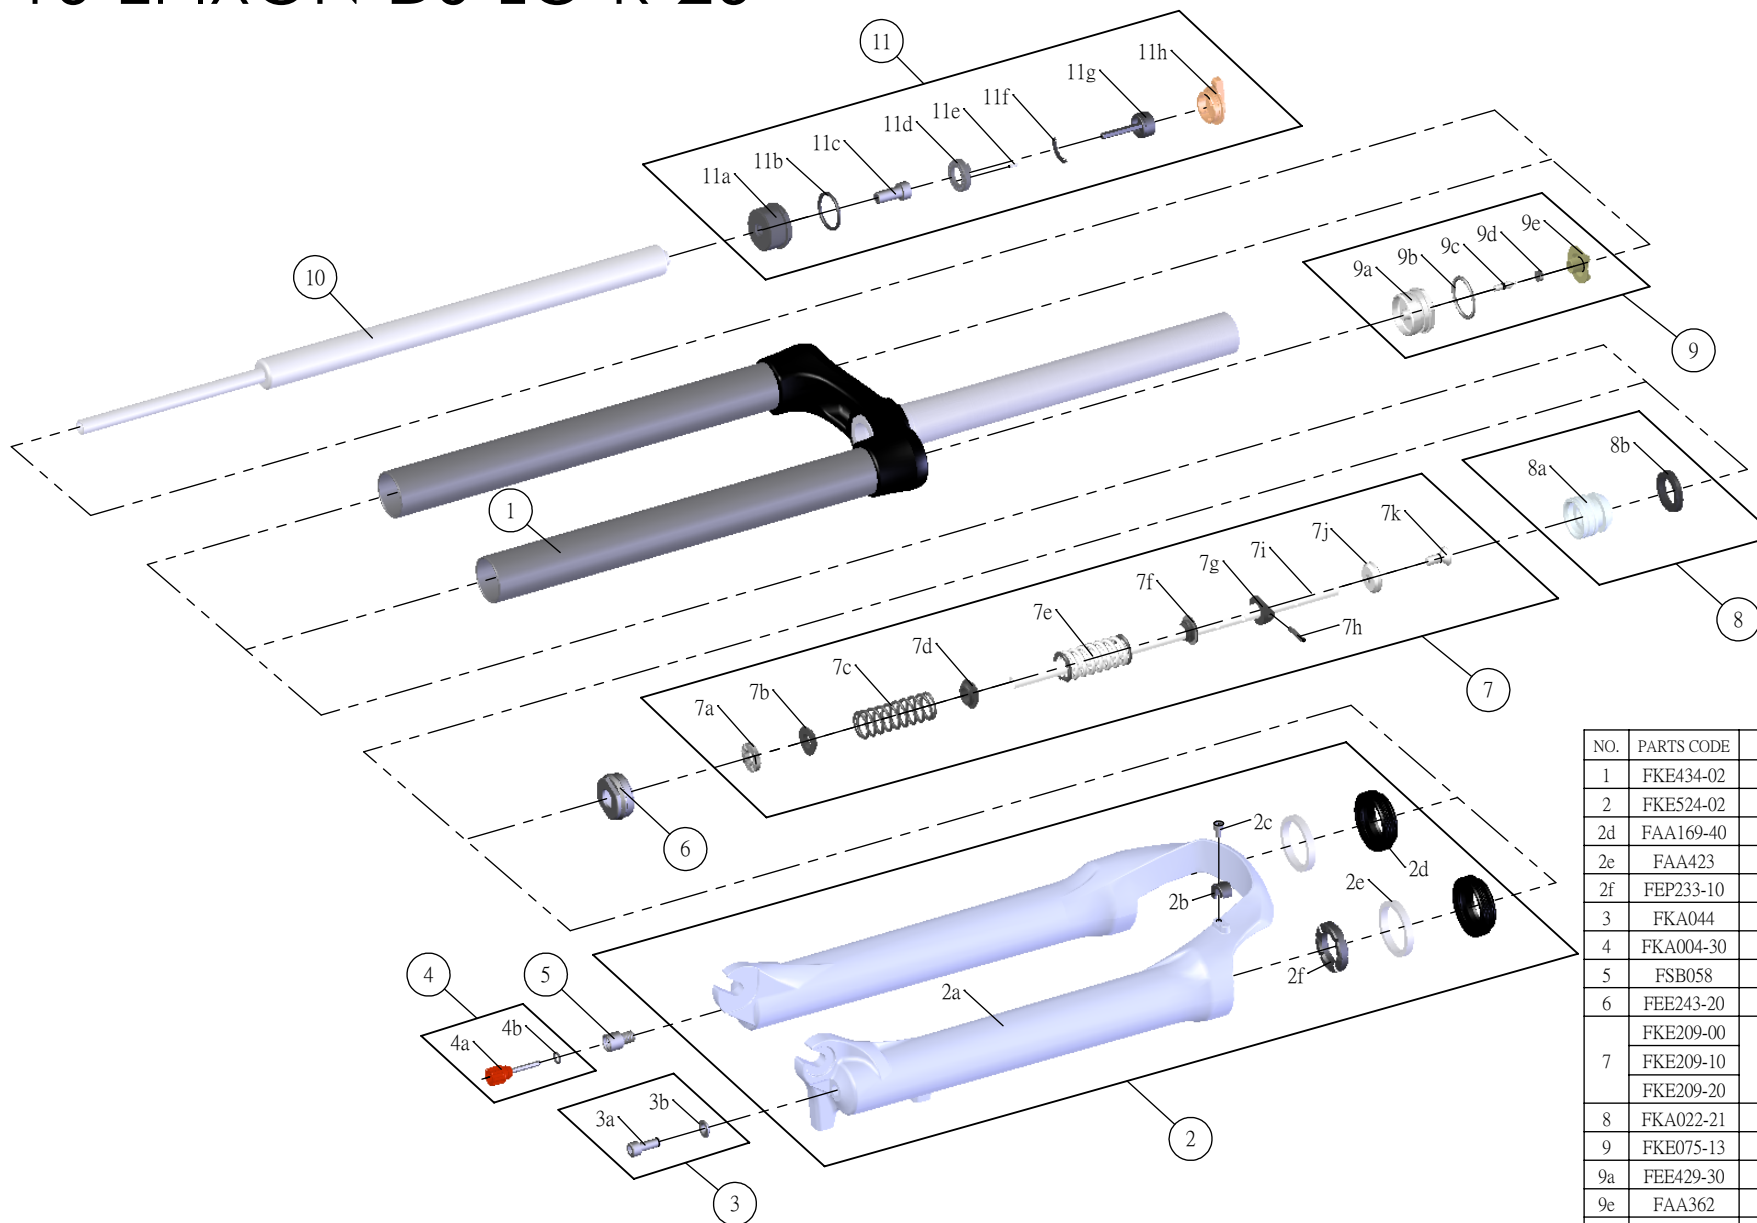

SR SUNTOUR

SF16-EPIXON-DS-LO-R-26-

Date	2015.01.05	Version	1
Amended			

NO.	PARTS CODE	PARTS NAME	80	100	120	QT
1	FKE434-02	UPPER ASSY	*	*	*	1
2	FKE524-02	BOTTOM CASE ASSY	*	*	*	1
2d	FAA169-40	DUST SEAL	*	*	*	2
2e	FAA423	OIL WIPER	*	*	*	2
2f	FEP233-10	BOTTOM BUMPER	*	*	*	1
3	FKA044	FIXING BOLT SET	*	*	*	1
4	FKA004-30	REBOUND KNOB ASSY	*	*	*	1
5	FSB058	DAMPER FIXING BOLT	*	*	*	1
6	FEE243-20	FORK NOSE	*	*	*	1
7	FKE209-00	SUPPORT TUBE ASSY			*	1
	FKE209-10		*			1
	FKE209-20		*			1
8	FKA022-21	PISTON UNIT	*	*	*	1
9	FKE075-13	AIR CAP ASSY	*	*	*	1
9a	FEE429-30	AIR CAP	*	*	*	1
9e	FAA362	VALVE CAP	*	*	*	1
10	FUN070-00	LO-R UNIT	*	*	*	1
11	FKE526-12	LO TOP CAP ASSY	*	*	*	1
11a	FEE260	ADJUST CAP	*	*	*	1
11g	FKA066	ADJUST CORE ASSY	*	*	*	1
11h	FEG361-02	LO KNOB	*	*	*	1