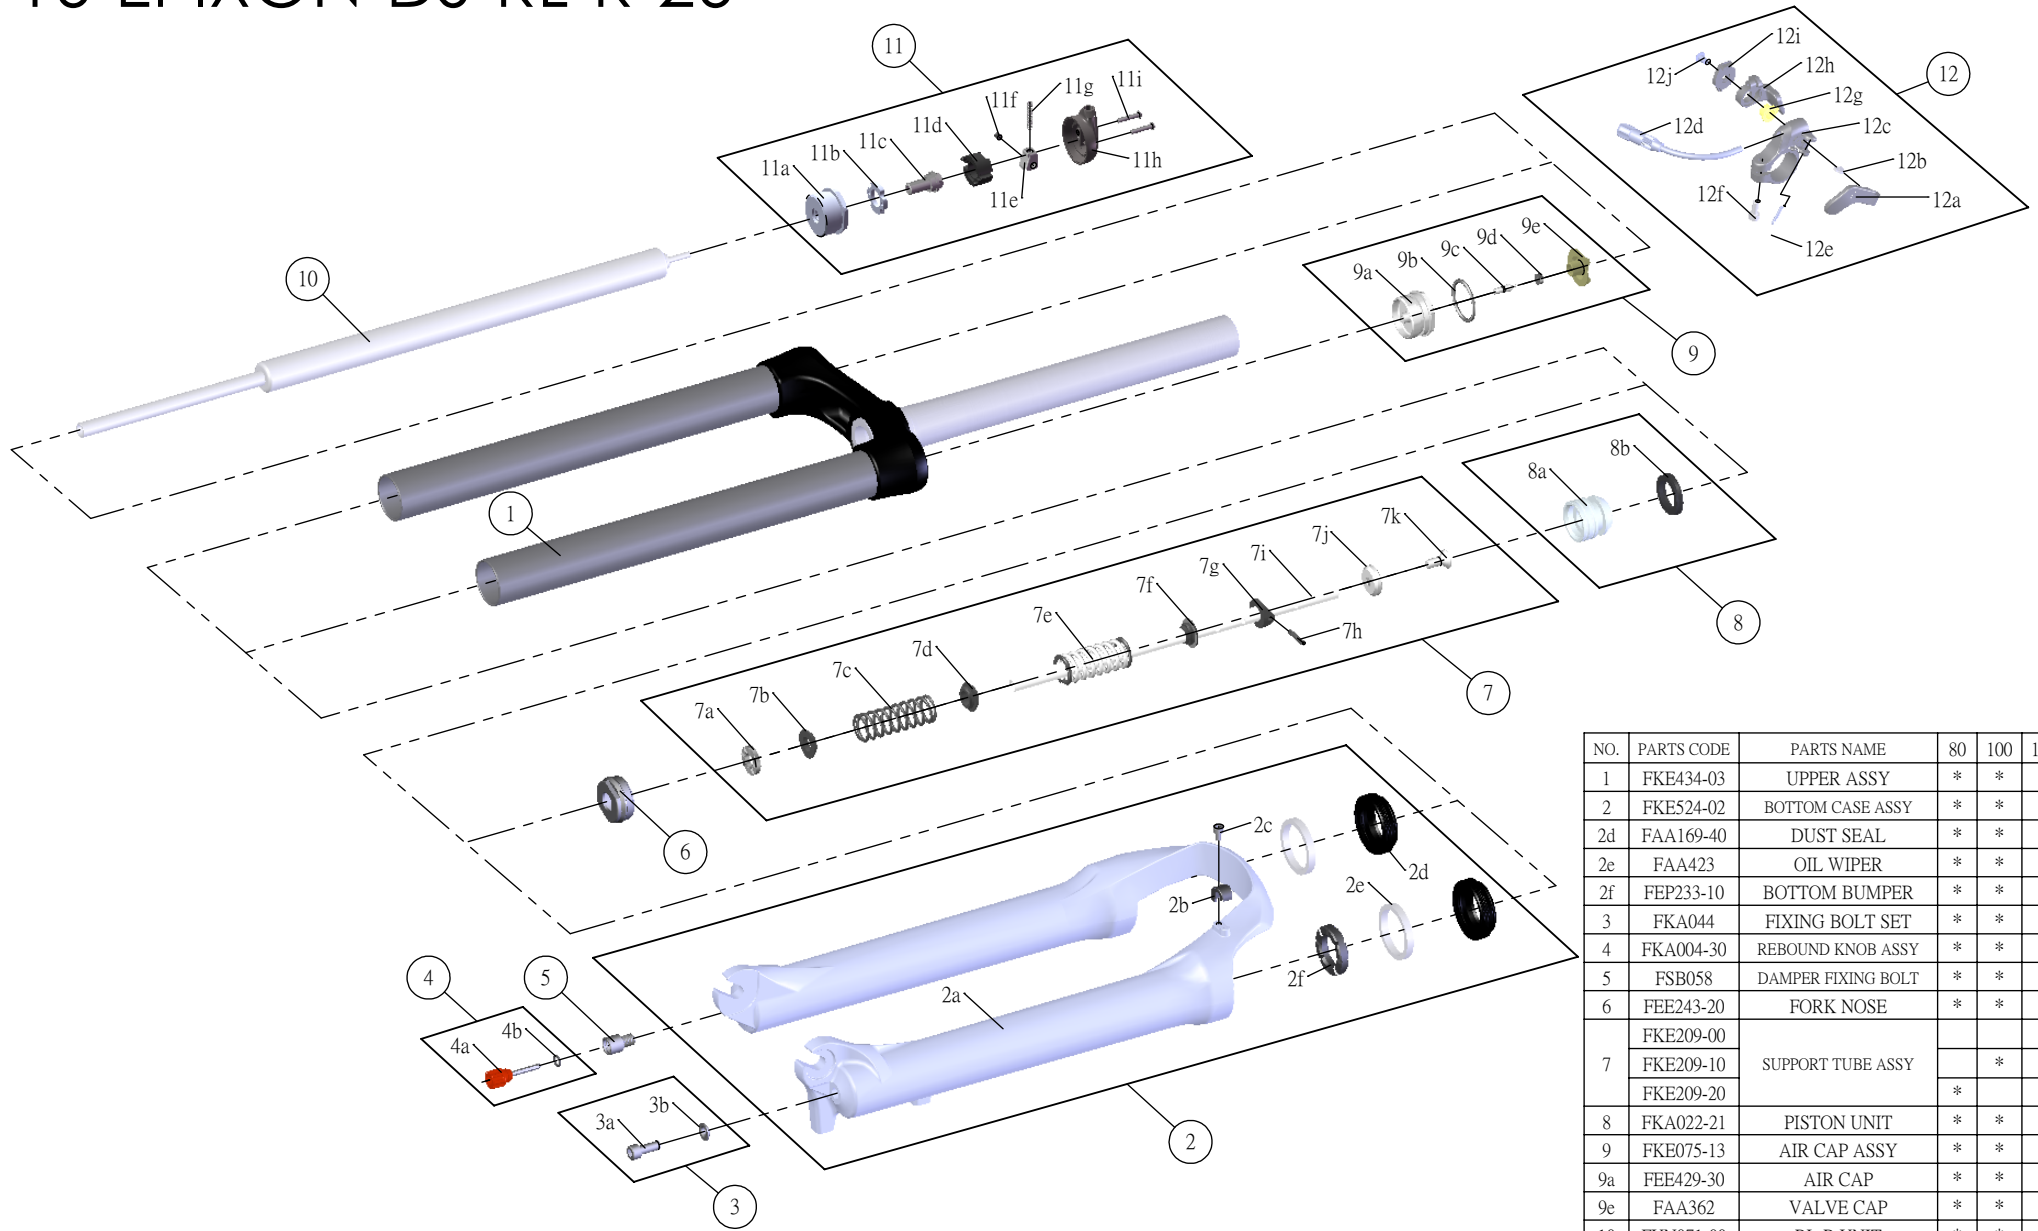

SUNTOUR

SF16-EPIXON-DS-RL-R-26-

Date	2015.01.05	Version	1
Amended			

NO.	PARTS CODE	PARTS NAME	80	100	120	QT
1	FKE434-03	UPPER ASSY	*	*	*	1
2	FKE524-02	BOTTOM CASE ASSY	*	*	*	1
2d	FAA169-40	DUST SEAL	*	*	*	2
2e	FAA423	OIL WIPER	*	*	*	2
2f	FEP233-10	BOTTOM BUMPER	*	*	*	1
3	FKA044	FIXING BOLT SET	*	*	*	1
4	FKA004-30	REBOUND KNOB ASSY	*	*	*	1
5	FSB058	DAMPER FIXING BOLT	*	*	*	1
6	FEE243-20	FORK NOSE	*	*	*	1
	FKE209-00				*	1
7	FKE209-10	SUPPORT TUBE ASSY		*		1
	FKE209-20		*			1
8	FKA022-21	PISTON UNIT	*	*	*	1
9	FKE075-13	AIR CAP ASSY	*	*	*	1
9a	FEE429-30	AIR CAP	*	*	*	1
9e	FAA362	VALVE CAP	*	*	*	1
10	FUN071-00	RL-R UNIT	*	*	*	1
11	FKE310-30	RL COVER ASSY	*	*	*	1
11a	FEE418-02	FIX CAP	*	*	*	1
11h	FEE939	RL COVER	*	*	*	1
12	SL12SC-RLO	REMOTE LEVER ASSY	*	*	*	1