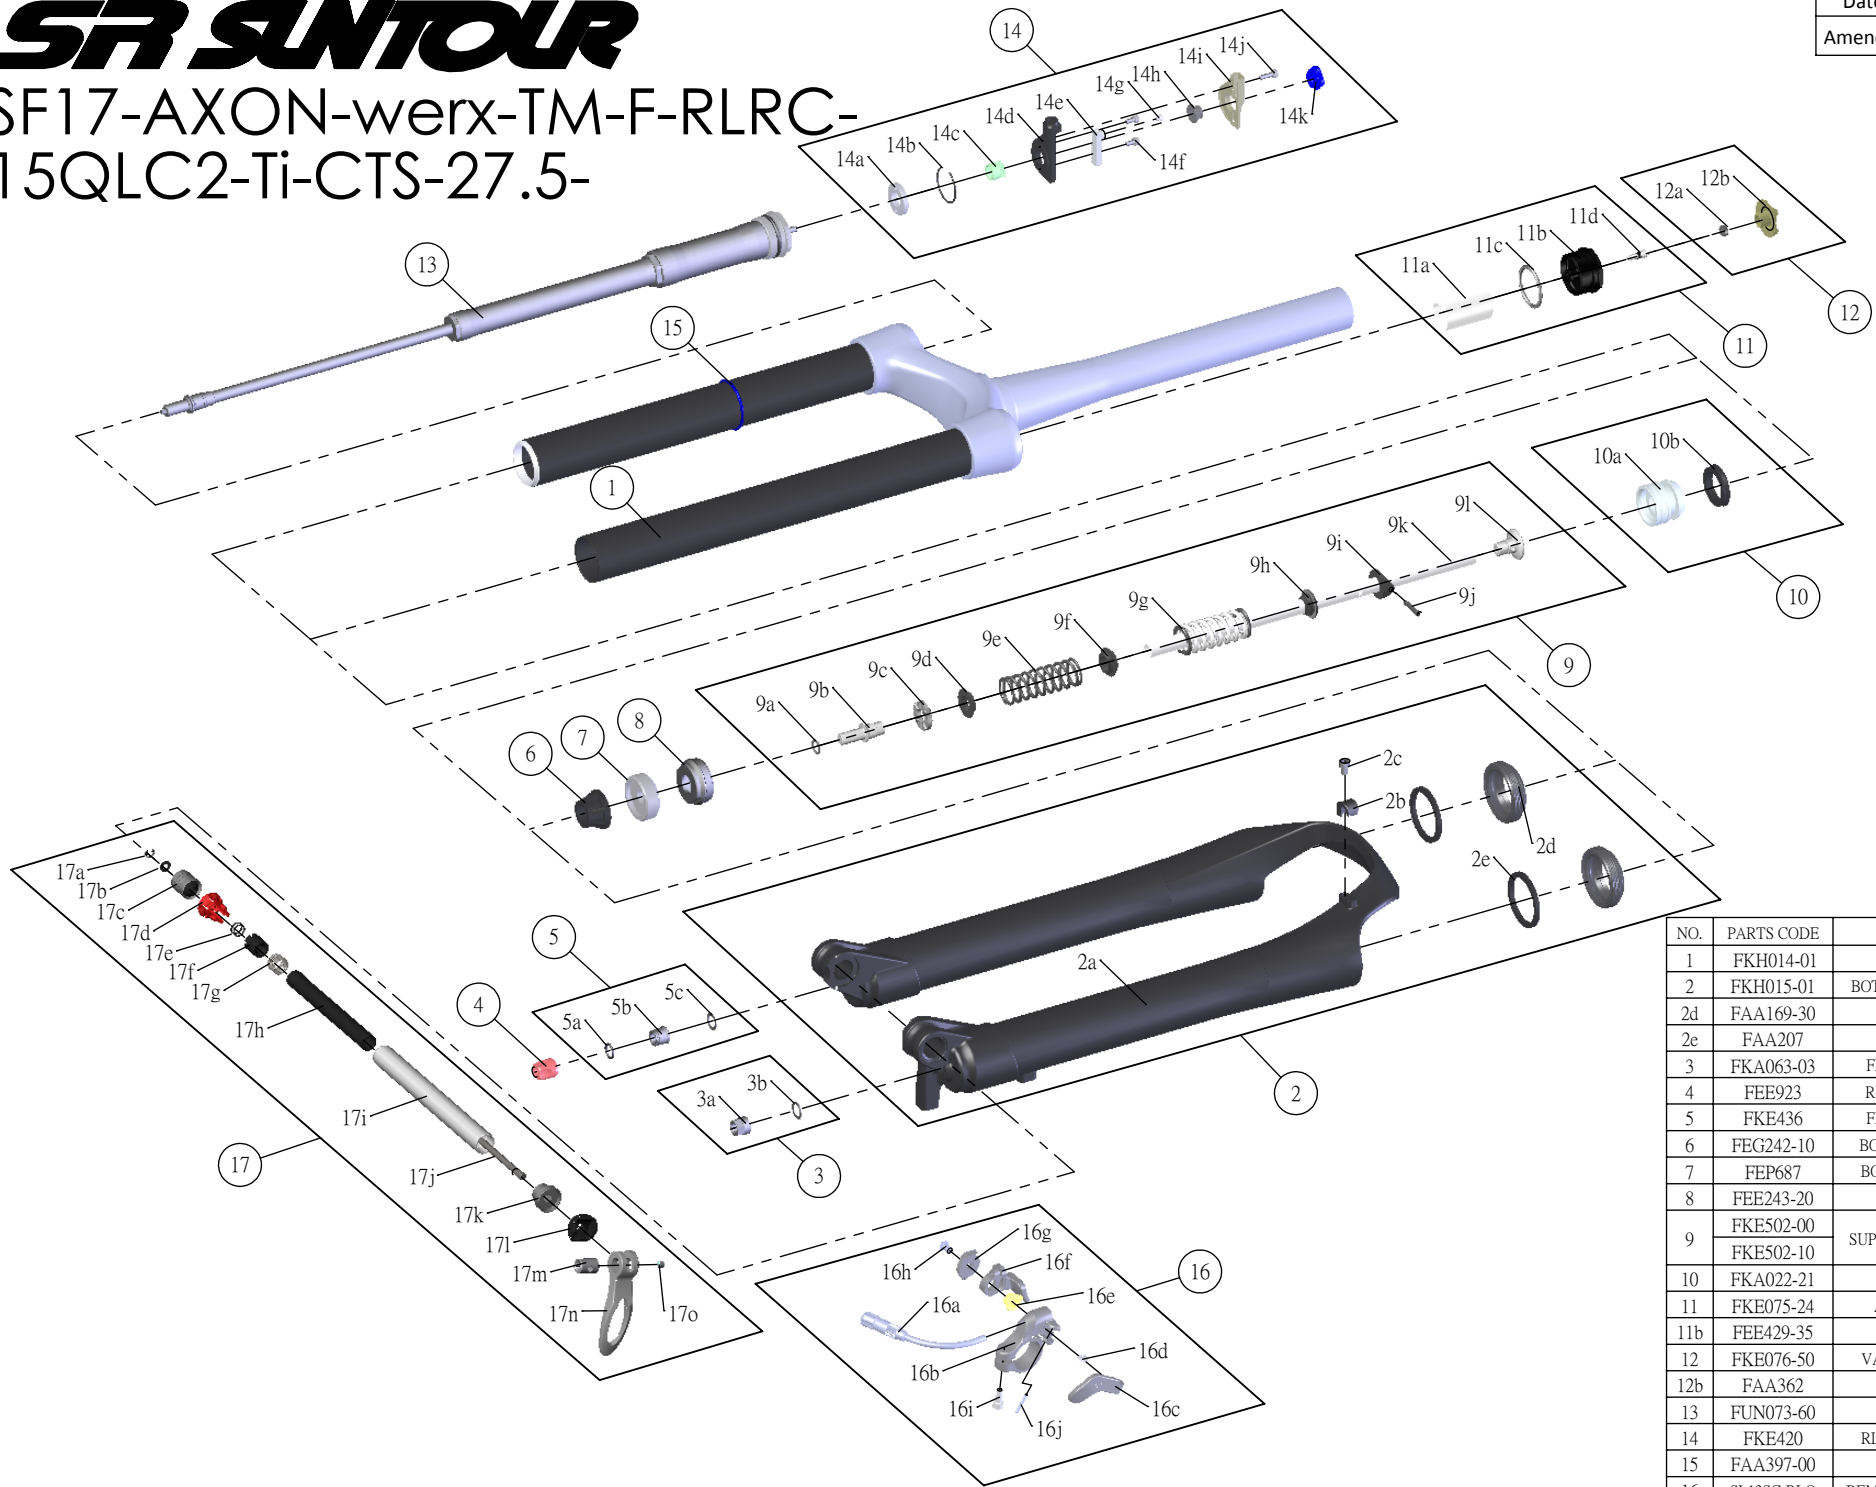

## SF17-AXON-werx-TM-F-RLRC- 15QLC2-Ti-CTS-27.5-

Date	2016.02.02	Version	1
Amended			

NO.	PARTS CODE	PARTS NAME	100	80	QT
1	FKH014-01	UPPER ASSY	*	*	1
2	FKH015-01	BOTTOM CASE ASSY	*	*	1
2d	FAA169-30	DUST SEAL	*	*	2
2e	FAA207	OIL WIPER 32	*	*	2
3	FKA063-03	FIXING NUT SET	*	*	1
4	FEE923	REBOUND KNOB	*	*	1
5	FKE436	FIXING NUT SET	*	*	1
6	FEG242-10	BOTTOM STOPPER	*	*	1
7	FEP687	BOTTOM BUMPER	*	*	1
8	FEE243-20	FORK NOSE	*	*	1
9	FKE502-00	SUPPORT TUBE ASSY	*		1
	FKE502-10			*	1
10	FKA022-21	PISTON UNIT	*	*	1
11	FKE075-24	AIR CAP ASSY	*	*	1
11b	FEE429-35	AIR CAP	*	*	1
12	FKE076-50	VALVE CAP ASSY	*	*	1
12b	FAA362	VALVE CAP	*	*	1
13	FUN073-60	RL-RC UNIT	*	*	1
14	FKE420	RL REMOTE ASSY	*	*	1
15	FAA397-00	O RING	*	*	1
16	SL12SC-RLO	REMOTE LEVER ASSY	*	*	1
17	FKA069-15	15QLC2 Ti AXLE SET	*	*	1