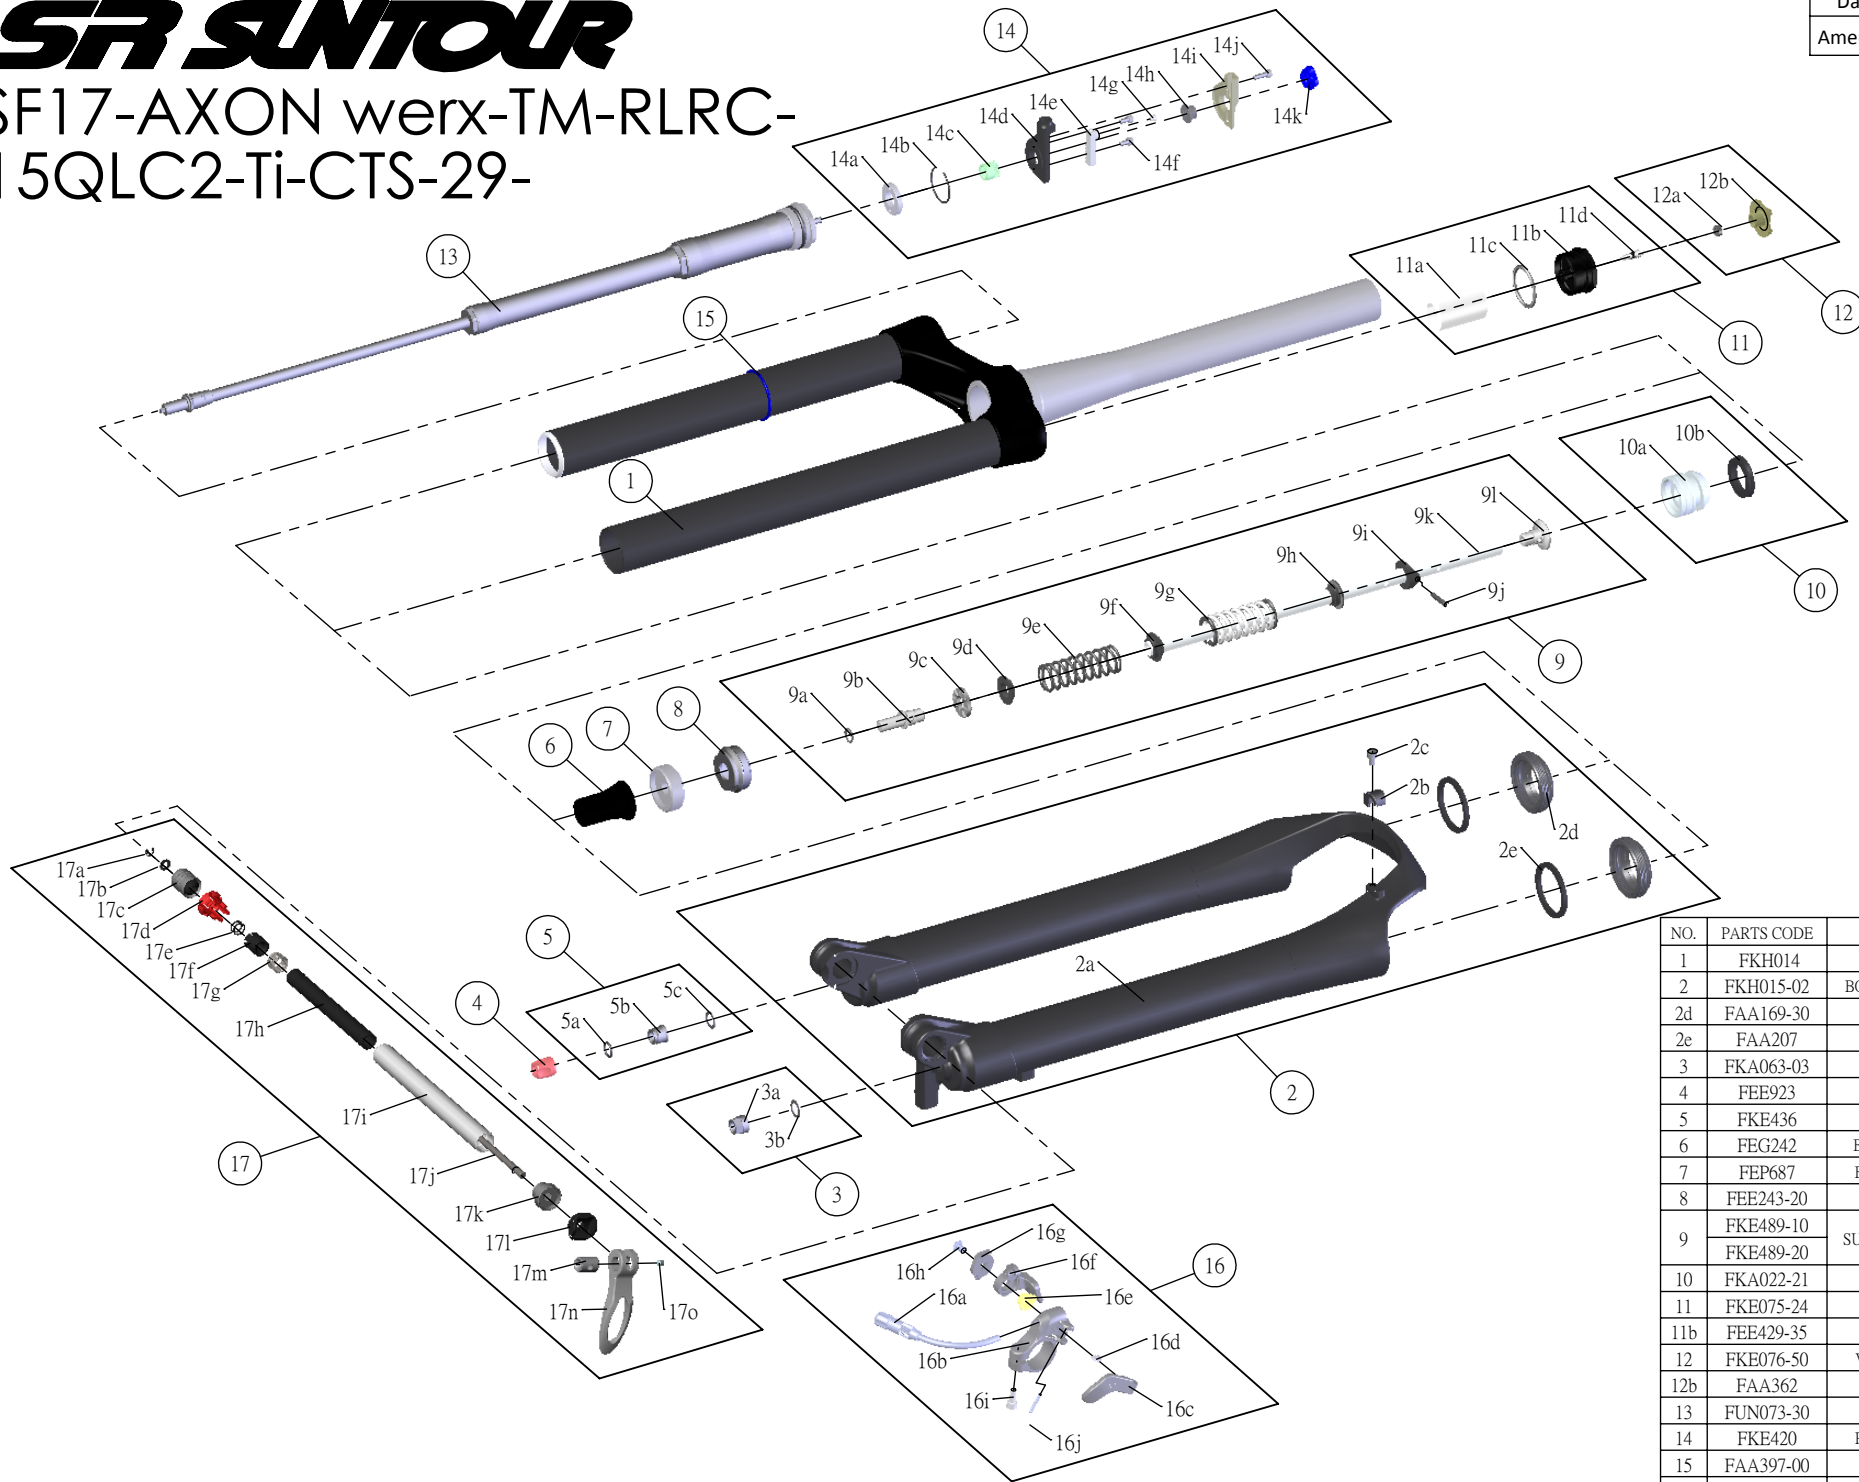

SF SUNTOUR

SF17-AXON werx-TM-RLRC-15QLC2-Ti-CTS-29-

Date	2016.02.03	Version	1
Amended			

NO.	PARTS CODE	PARTS NAME	100	80	QT
1	FKH014	UPPER ASSY	*	*	1
2	FKH015-02	BOTTOM CASE ASSY	*	*	1
2d	FAA169-30	DUST SEAL	*	*	2
2e	FAA207	OIL WIPER 32	*	*	2
3	FKA063-03	FIXING NUT SET	*	*	1
4	FEE923	REBOUND KNOB	*	*	1
5	FKE436	FIXING NUT SET	*	*	1
6	FEG242	BOTTOM STOPPER	*	*	1
7	FEP687	BOTTOM BUMPER	*	*	1
8	FEE243-20	FORK NOSE	*	*	1
9	FKE489-10	SUPPORT TUBE ASSY	*		1
	FKE489-20			*	1
10	FKA022-21	PISTON UNIT	*	*	1
11	FKE075-24	AIR CAP ASSY	*	*	1
11b	FEE429-35	AIR CAP	*	*	1
12	FKE076-50	VALVE CAP ASSY	*	*	1
12b	FAA362	VALVE CAP	*	*	1
13	FUN073-30	RL-RC-29 UNIT	*	*	1
14	FKE420	RL REMOTE ASSY	*	*	1
15	FAA397-00	O RING	*	*	1
16	SL12SC-RLO	REMOTE LEVER ASSY	*	*	1
17	FKA069-15	15QLC2 Ti AXLE SET	*	*	1