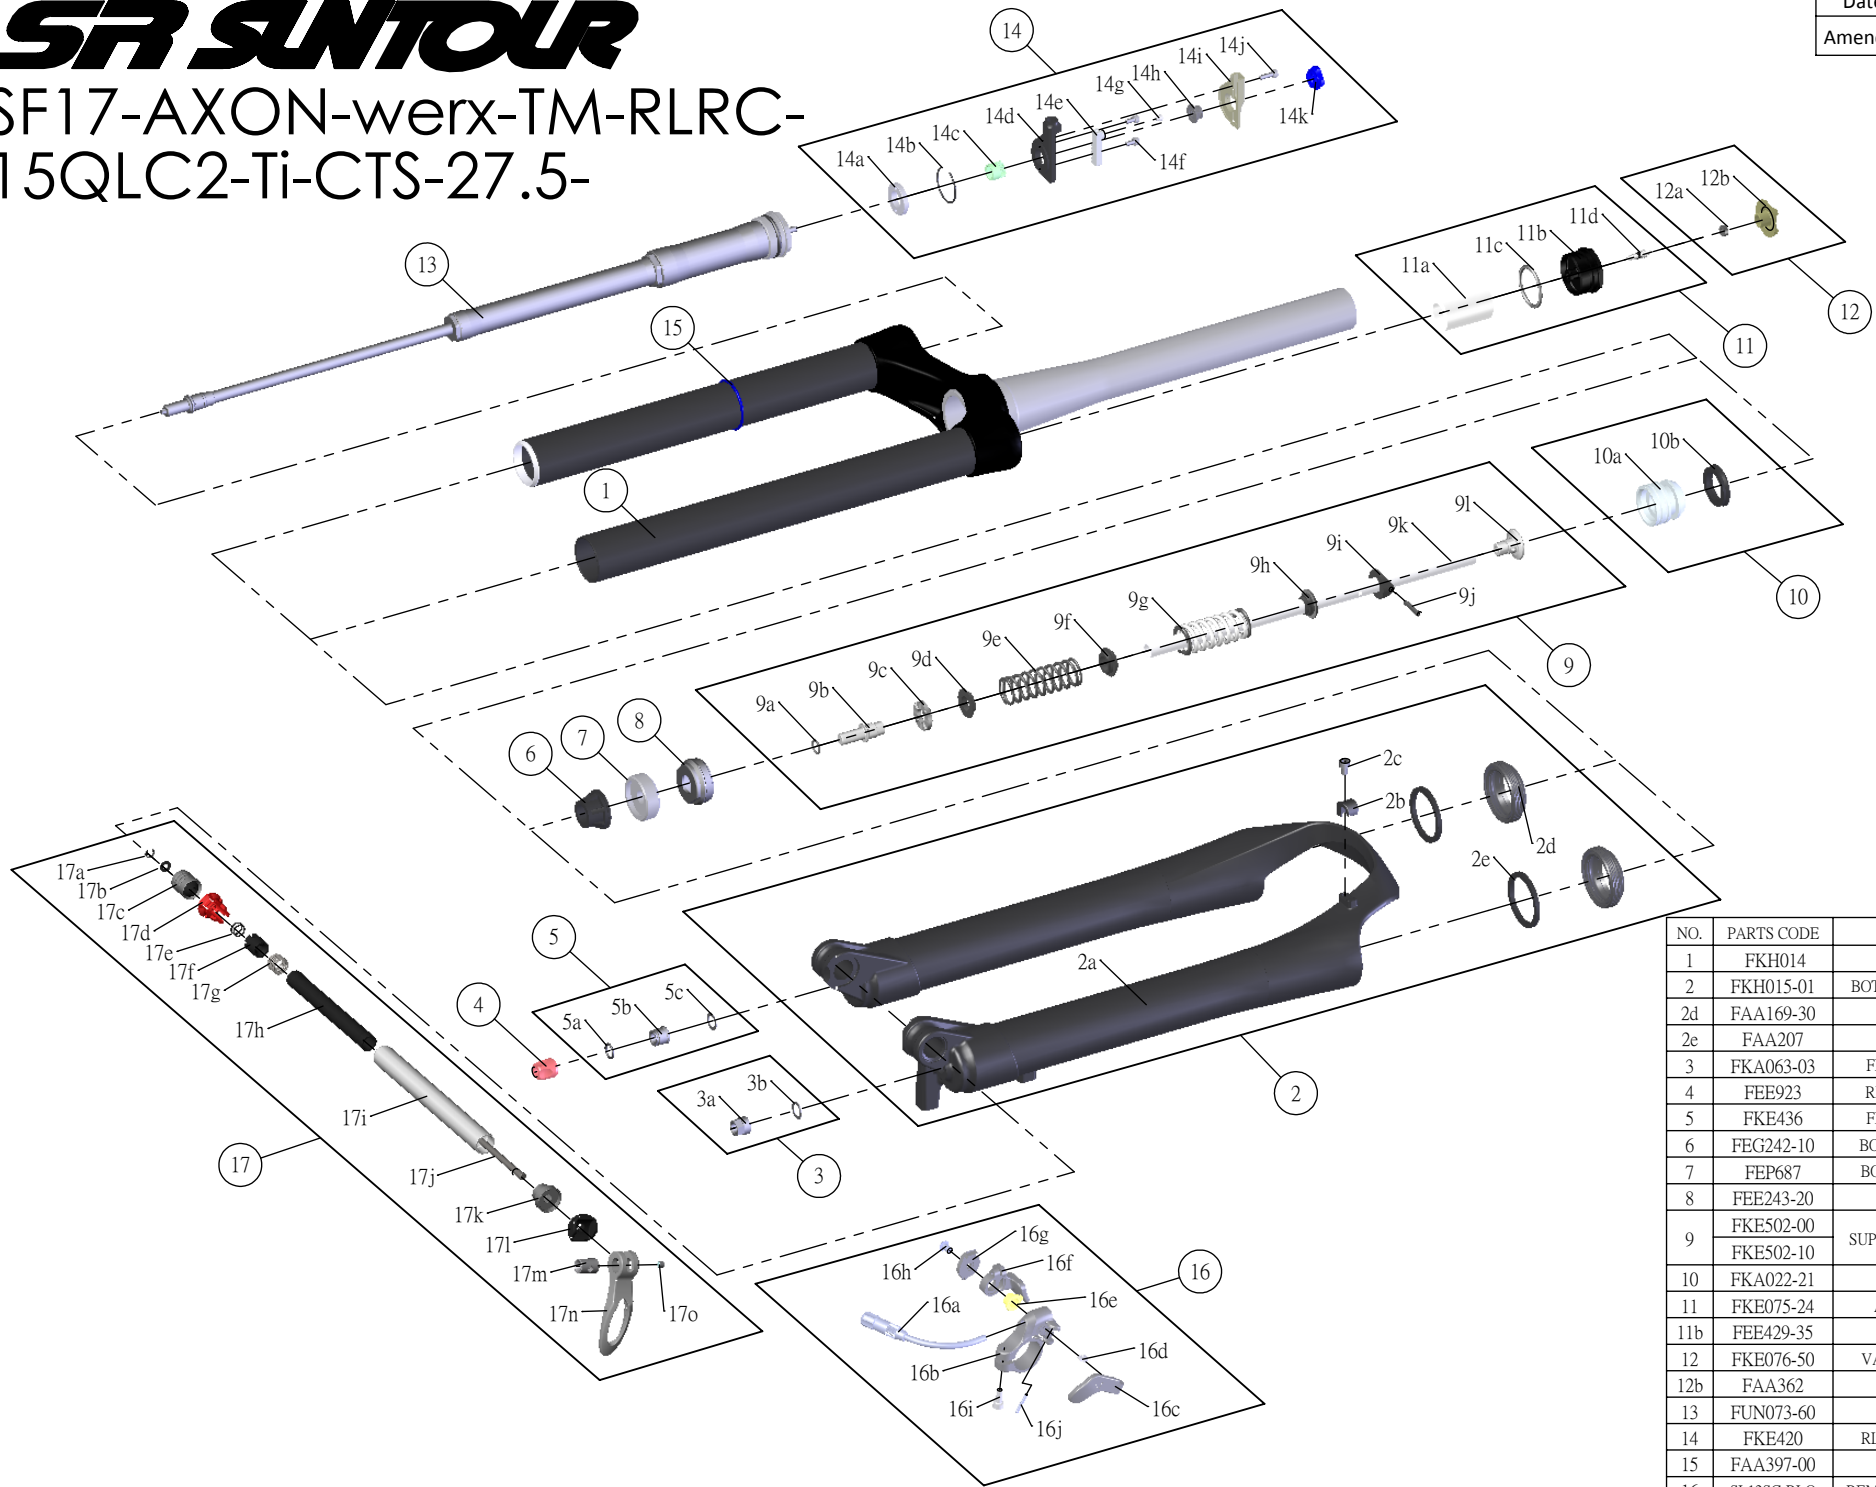

SF SUNTOUR

SF17-AXON-werx-TM-RLRC- 15QLC2-Ti-CTS-27.5-

Date	2016.02.02	Version	1
Amended			

NO.	PARTS CODE	PARTS NAME	100	80	QT
1	FKH014	UPPER ASSY	*	*	1
2	FKH015-01	BOTTOM CASE ASSY	*	*	1
2d	FAA169-30	DUST SEAL	*	*	2
2e	FAA207	OIL WIPER 32	*	*	2
3	FKA063-03	FIXING NUT SET	*	*	1
4	FEE923	REBOUND KNOB	*	*	1
5	FKE436	FIXING NUT SET	*	*	1
6	FEG242-10	BOTTOM STOPPER	*	*	1
7	FEP687	BOTTOM BUMPER	*	*	1
8	FEE243-20	FORK NOSE	*	*	1
9	FKE502-00	SUPPORT TUBE ASSY	*	*	1
	FKE502-10		*	*	1
10	FKA022-21	PISTON UNIT	*	*	1
11	FKE075-24	AIR CAP ASSY	*	*	1
11b	FEE429-35	AIR CAP	*	*	1
12	FKE076-50	VALVE CAP ASSY	*	*	1
12b	FAA362	VALVE CAP	*	*	1
13	FUN073-60	RL-RC UNIT	*	*	1
14	FKE420	RL REMOTE ASSY	*	*	1
15	FAA397-00	O RING	*	*	1
16	SL12SC-RLO	REMOTE LEVER ASSY	*	*	1
17	FKA069-15	15QLC2 Ti AXLE SET	*	*	1