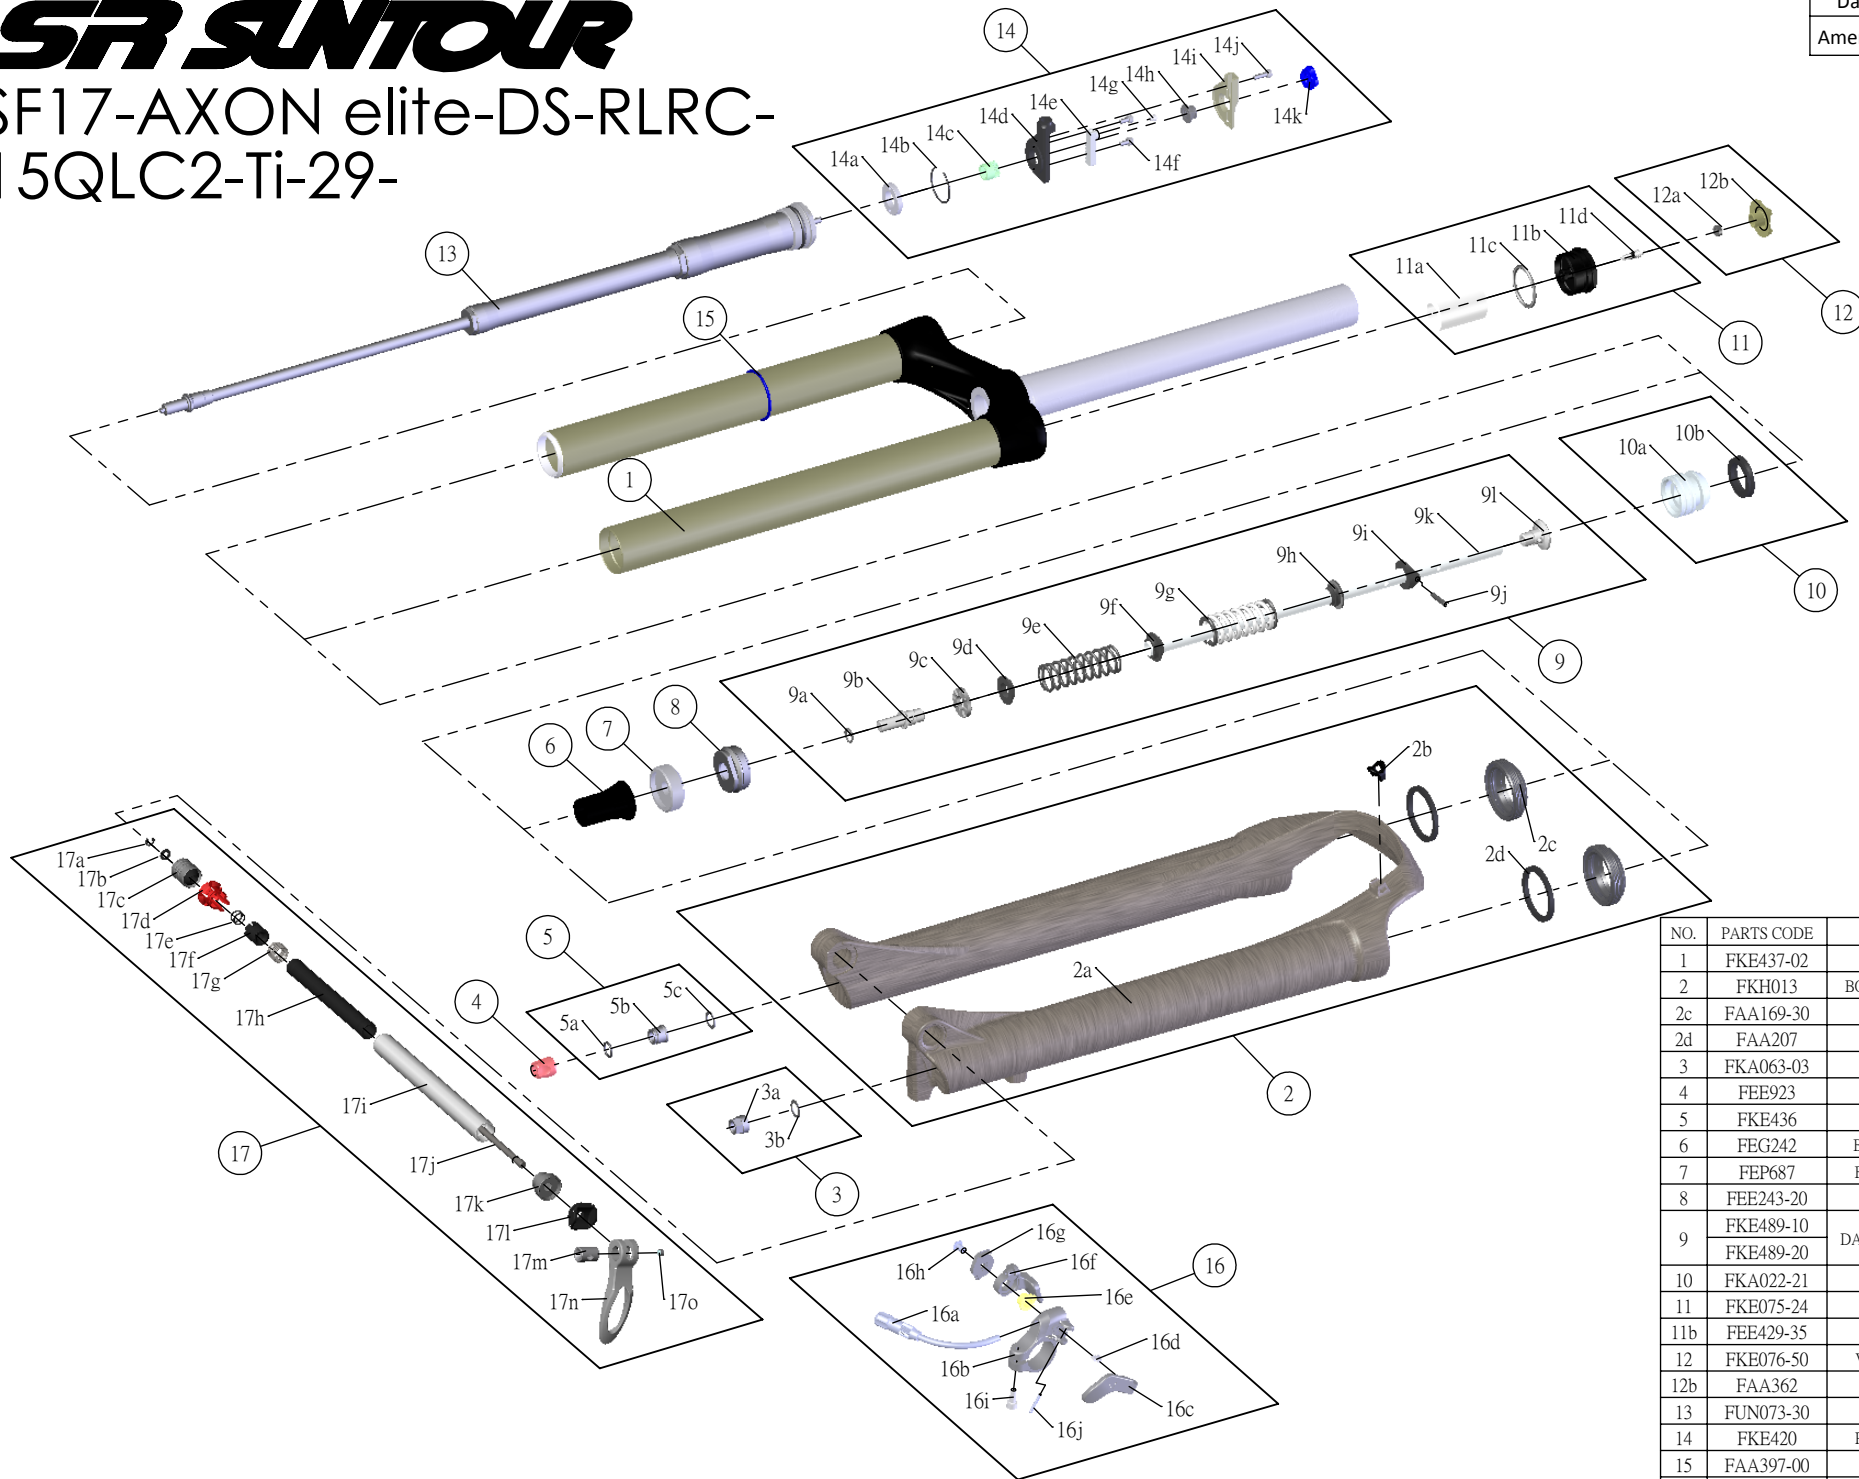

# SF SUNTOUR

## SF17-AXON elite-DS-RLRC-15QLC2-Ti-29-

Date	2016.02.03	Version	1
Amended			

NO.	PARTS CODE	PARTS NAME	100	80	QT
1	FKE437-02	UPPER ASSY	*	*	1
2	FKH013	BOTTOM CASE ASSY	*	*	1
2c	FAA169-30	DUST SEAL	*	*	2
2d	FAA207	OIL WIPER 32	*	*	2
3	FKA063-03	FIXING NUT SET	*	*	1
4	FEE923	REBOUND KNOB	*	*	1
5	FKE436	FIXING NUT SET	*	*	1
6	FEG242	BOTTOM STOPPER	*	*	1
7	FEP687	BOTTOM BUMPER	*	*	1
8	FEE243-20	FORK NOSE	*	*	1
9	FKE489-10	DAMPER SHAFT ASSY	*		1
	FKE489-20			*	1
10	FKA022-21	PISTON UNIT	*	*	1
11	FKE075-24	AIR CAP ASSY	*	*	1
11b	FEE429-35	AIR CAP	*	*	1
12	FKE076-50	VALVE CAP ASSY	*	*	1
12b	FAA362	VALVE CAP	*	*	1
13	FUN073-30	RL-RC-29 UNIT	*	*	1
14	FKE420	RL REMOTE ASSY	*	*	1
15	FAA397-00	O RING	*	*	1
16	SL12SC-RLO	REMOTE LEVER ASSY	*	*	1
17	FKA069-15	15QLC2 Ti AXLE SET	*	*	1