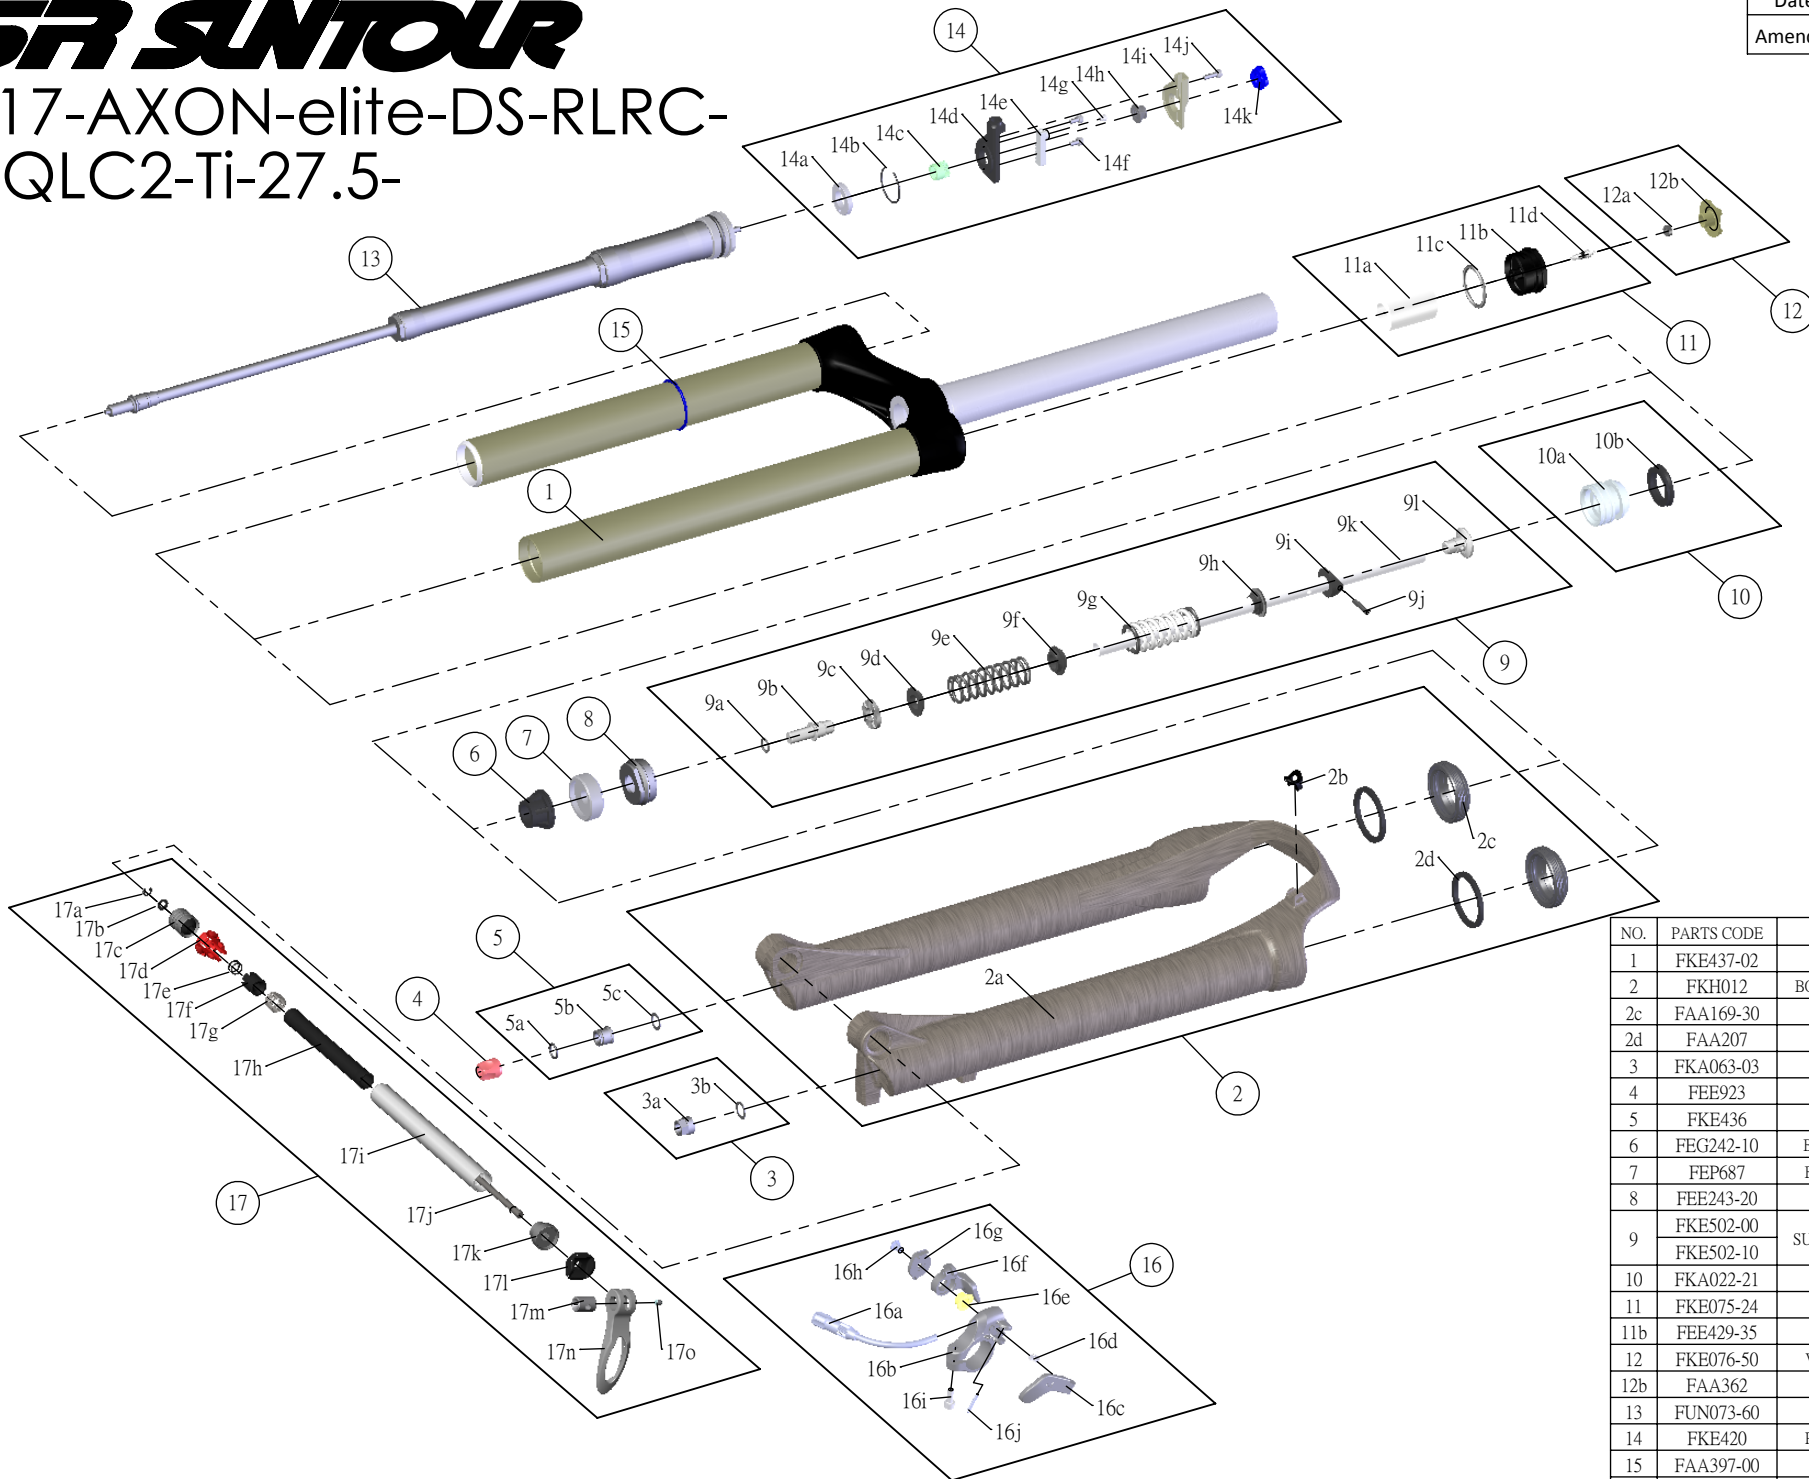

# SF SUNTOUR

## SF17-AXON-elite-DS-RLRC- 15QLC2-Ti-27.5-

Date	2016.02.02	Version	
Amended			

NO.	PARTS CODE	PARTS NAME	100	80	QT
1	FKE437-02	UPPER ASSY	*	*	1
2	FKH012	BOTTOM CASE ASSY	*	*	1
2c	FAA169-30	DUST SEAL	*	*	2
2d	FAA207	OIL WIPER 32	*	*	2
3	FKA063-03	FIXING NUT SET	*	*	1
4	FEE923	REBOUND KNOB	*	*	1
5	FKE436	FIXING NUT SET	*	*	1
6	FEG242-10	BOTTOM STOPPER	*	*	1
7	FEP687	BOTTOM BUMPER	*	*	1
8	FEE243-20	FORK NOSE	*	*	1
9	FKE502-00	SUPPORT TUBE ASSY	*		1
	FKE502-10			*	1
10	FKA022-21	PISTON UNIT	*	*	1
11	FKE075-24	AIR CAP ASSY	*	*	1
11b	FEE429-35	AIR CAP	*	*	1
12	FKE076-50	VALVE CAP ASSY	*	*	1
12b	FAA362	VALVE CAP	*	*	1
13	FUN073-60	RL-RC UNIT	*	*	1
14	FKE420	RL REMOTE ASSY	*	*	1
15	FAA397-00	O RING	*	*	1
16	SL12SC-RLO	REMOTE LEVER ASSY	*	*	1
17	FKA069-15	15QLC2 Ti AXLE SET	*	*	1