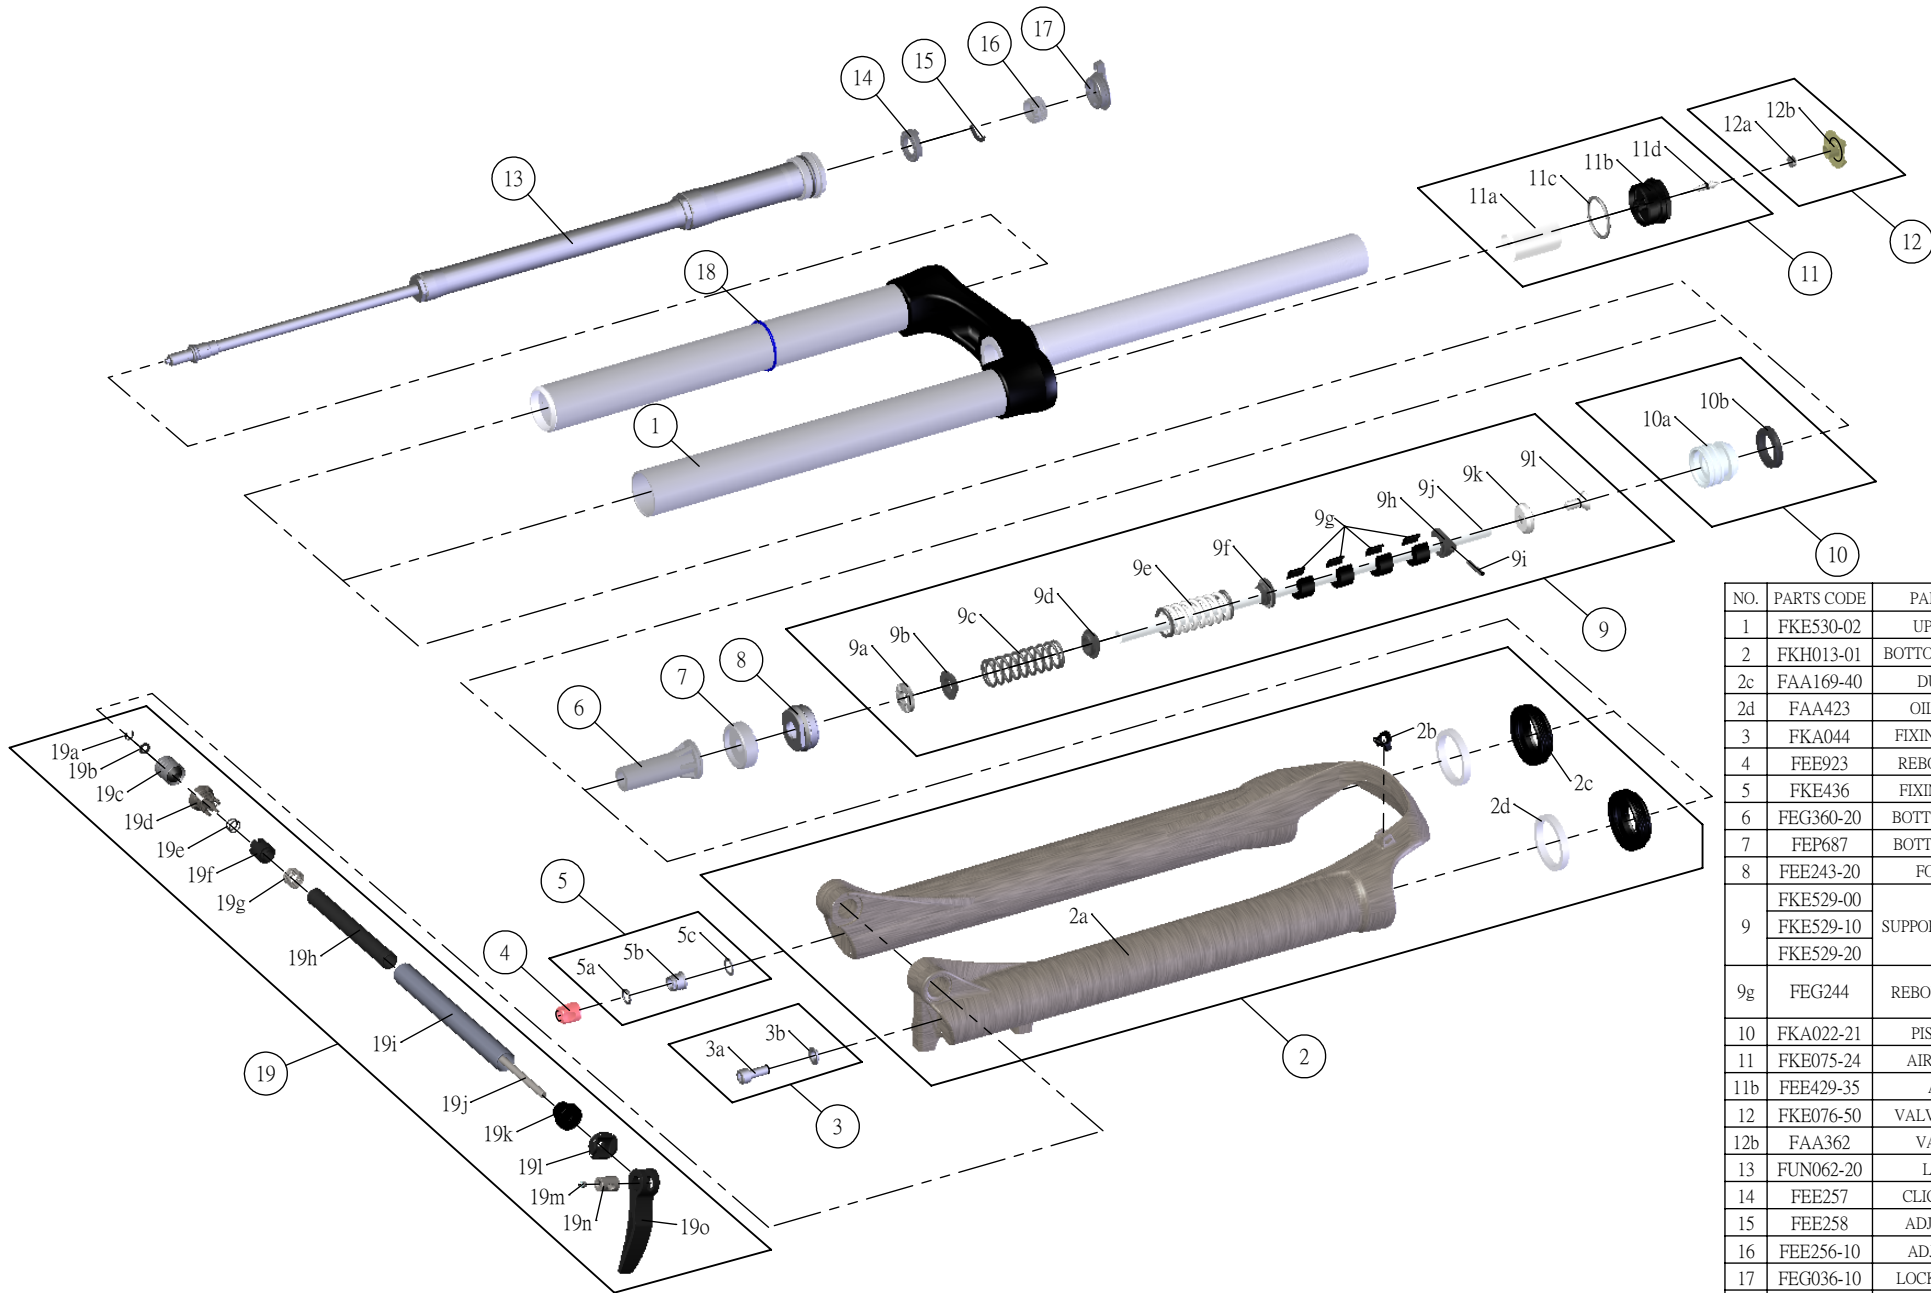

SR SUNTOUR

Date	2016.02.03	Version	1
Amended			

SF17-AXON-DS-LOR-15QLC32-29-

NO.	PARTS CODE	PARTS NAME	120	100	80	QT
1	FKE530-02	UPPER ASSY	*	*	*	1
2	FKH013-01	BOTTOM CASE ASSY	*	*	*	1
2c	FAA169-40	DUST SEAL	*	*	*	2
2d	FAA423	OIL WIPER 32	*	*	*	2
3	FKA044	FIXING BOLT SET	*	*	*	1
4	FEE923	REBOUND KNOB	*	*	*	1
5	FKE436	FIXING NUT SET	*	*	*	1
6	FEG360-20	BOTTOM STOPPER	*	*	*	1
7	FEP687	BOTTOM BUMPER	*	*	*	1
8	FEE243-20	FORK NOSE	*	*	*	1
	FKE529-00		*			1
9	FKE529-10	SUPPORT TUBE ASSY		*		1
	FKE529-20				*	1
9g	FEG244	REBOUND SPACER		*		2
					*	4
10	FKA022-21	PISTON UNIT	*	*	*	1
11	FKE075-24	AIR CAP ASSY	*	*	*	1
11b	FEE429-35	AIR CAP	*	*	*	1
12	FKE076-50	VALVE CAP ASSY	*	*	*	1
12b	FAA362	VALVE CAP	*	*	*	1
13	FUN062-20	LOR UNIT	*	*	*	1
14	FEE257	CLICK HOLDER	*	*	*	1
15	FEE258	ADJUST CLICK	*	*	*	1
16	FEE256-10	ADJUST CORE	*	*	*	1
17	FEG036-10	LOCK OUT KNOB	*	*	*	1
18	FAA397-00	O RING	*	*	*	1
19	FKA069-25	15QLC32 AXLE SET	*	*	*	1