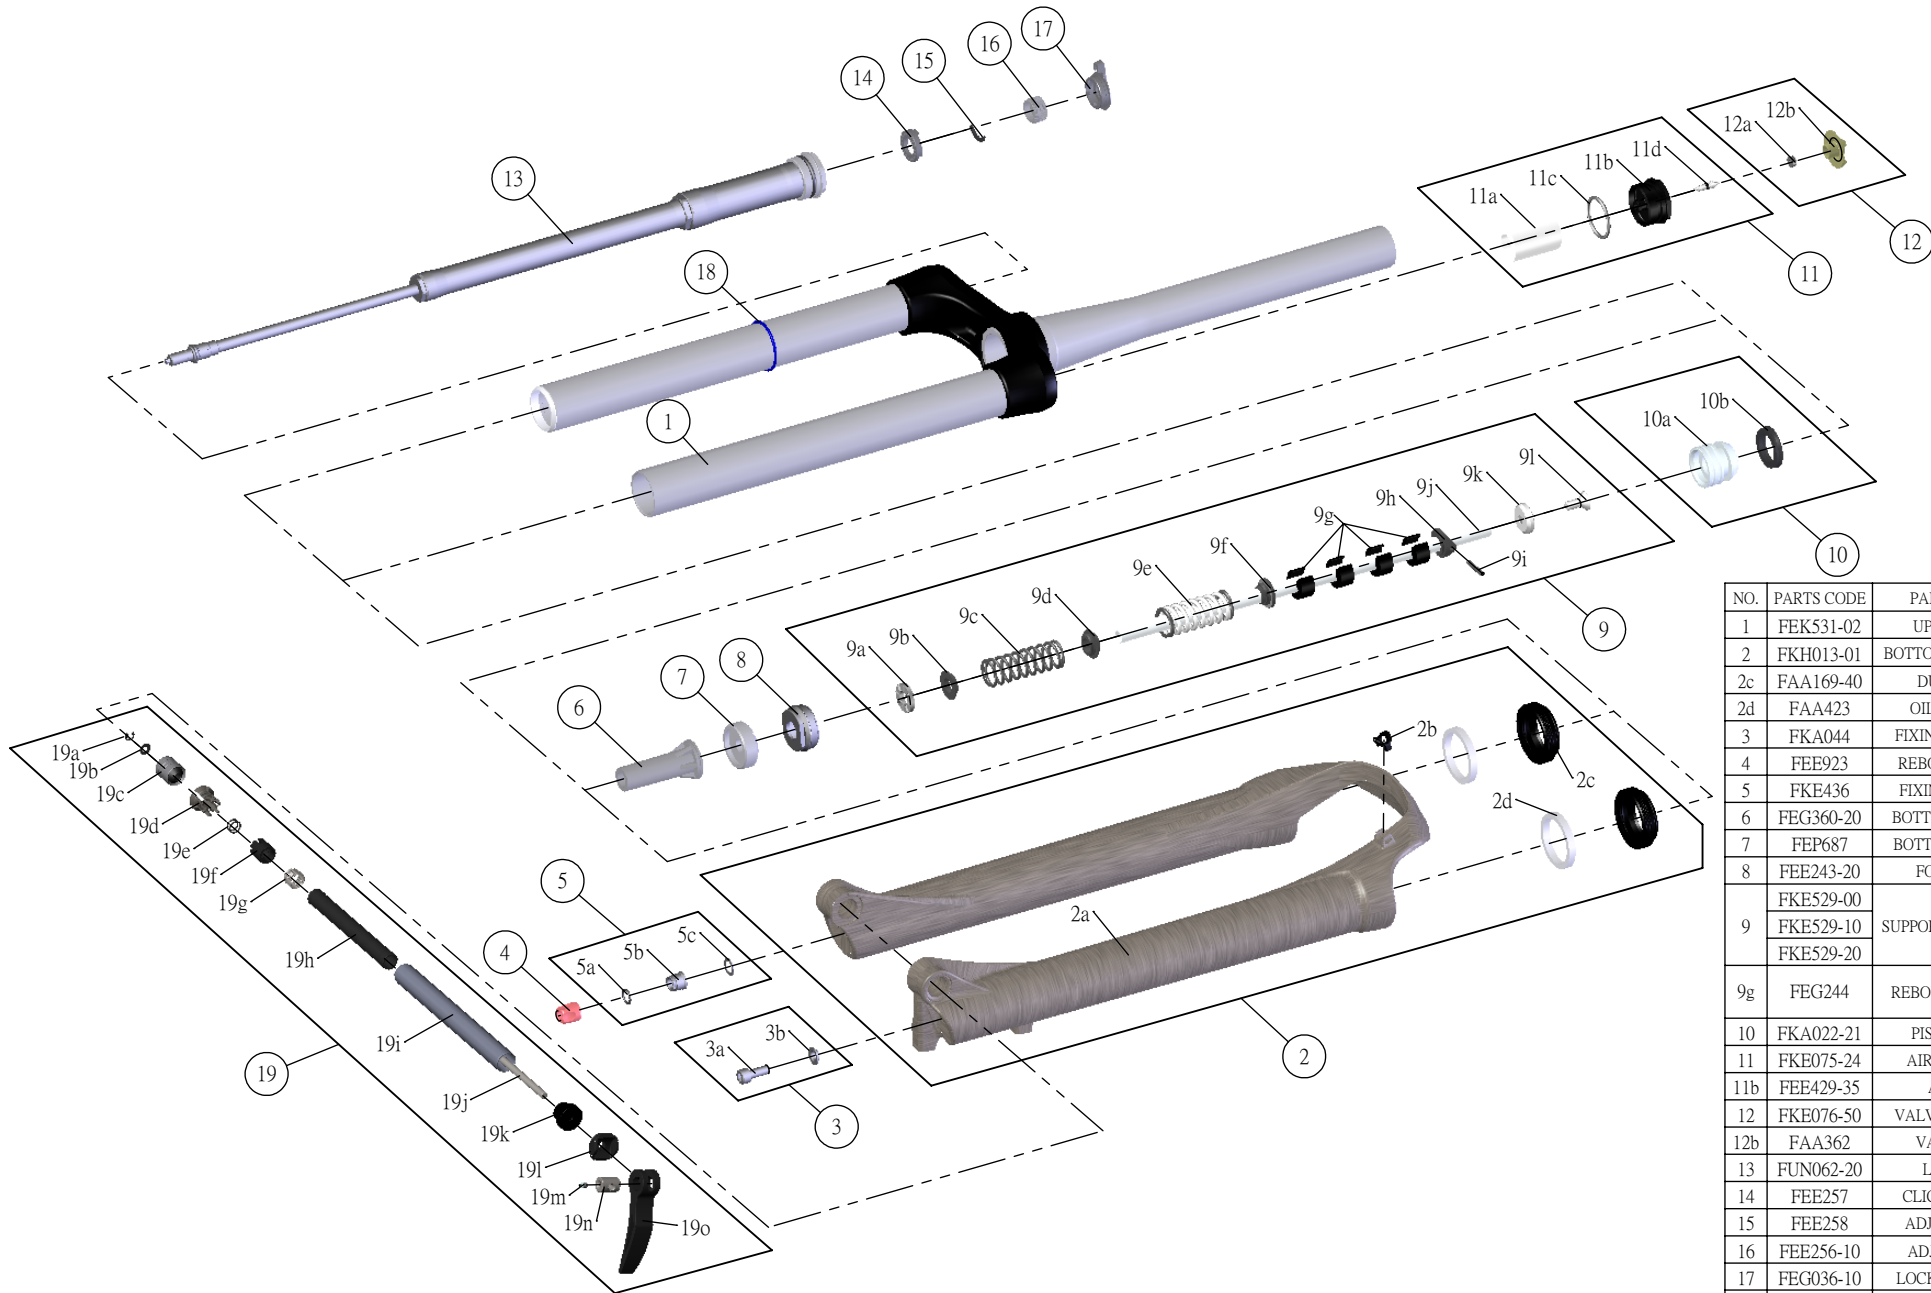

SR SUNTOUR

Date	2016.02.03	Version	1
Amended			

SF17-AXON-DS-LOR-15QLC32-CTS-29-

NO.	PARTS CODE	PARTS NAME	120	100	80	QT
1	FEK531-02	UPPER ASSY	*	*	*	1
2	FKH013-01	BOTTOM CASE ASSY	*	*	*	1
2c	FAA169-40	DUST SEAL	*	*	*	2
2d	FAA423	OIL WIPER 32	*	*	*	2
3	FKA044	FIXING BOLT SET	*	*	*	1
4	FEE923	REBOUND KNOB	*	*	*	1
5	FKE436	FIXING NUT SET	*	*	*	1
6	FEG360-20	BOTTOM STOPPER	*	*	*	1
7	FEP687	BOTTOM BUMPER	*	*	*	1
8	FEE243-20	FORK NOSE	*	*	*	1
	FKE529-00		*			1
9	FKE529-10	SUPPORT TUBE ASSY		*		1
	FKE529-20				*	1
9g	FEG244	REBOUND SPACER		*		2
					*	4
10	FKA022-21	PISTON UNIT	*	*	*	1
11	FKE075-24	AIR CAP ASSY	*	*	*	1
11b	FEE429-35	AIR CAP	*	*	*	1
12	FKE076-50	VALVE CAP ASSY	*	*	*	1
12b	FAA362	VALVE CAP	*	*	*	1
13	FUN062-20	LOR UNIT	*	*	*	1
14	FEE257	CLICK HOLDER	*	*	*	1
15	FEE258	ADJUST CLICK	*	*	*	1
16	FEE256-10	ADJUST CORE	*	*	*	1
17	FEG036-10	LOCK OUT KNOB	*	*	*	1
18	FAA397-00	O RING	*	*	*	1
19	FKA069-25	15QLC32 AXLE SET	*	*	*	1