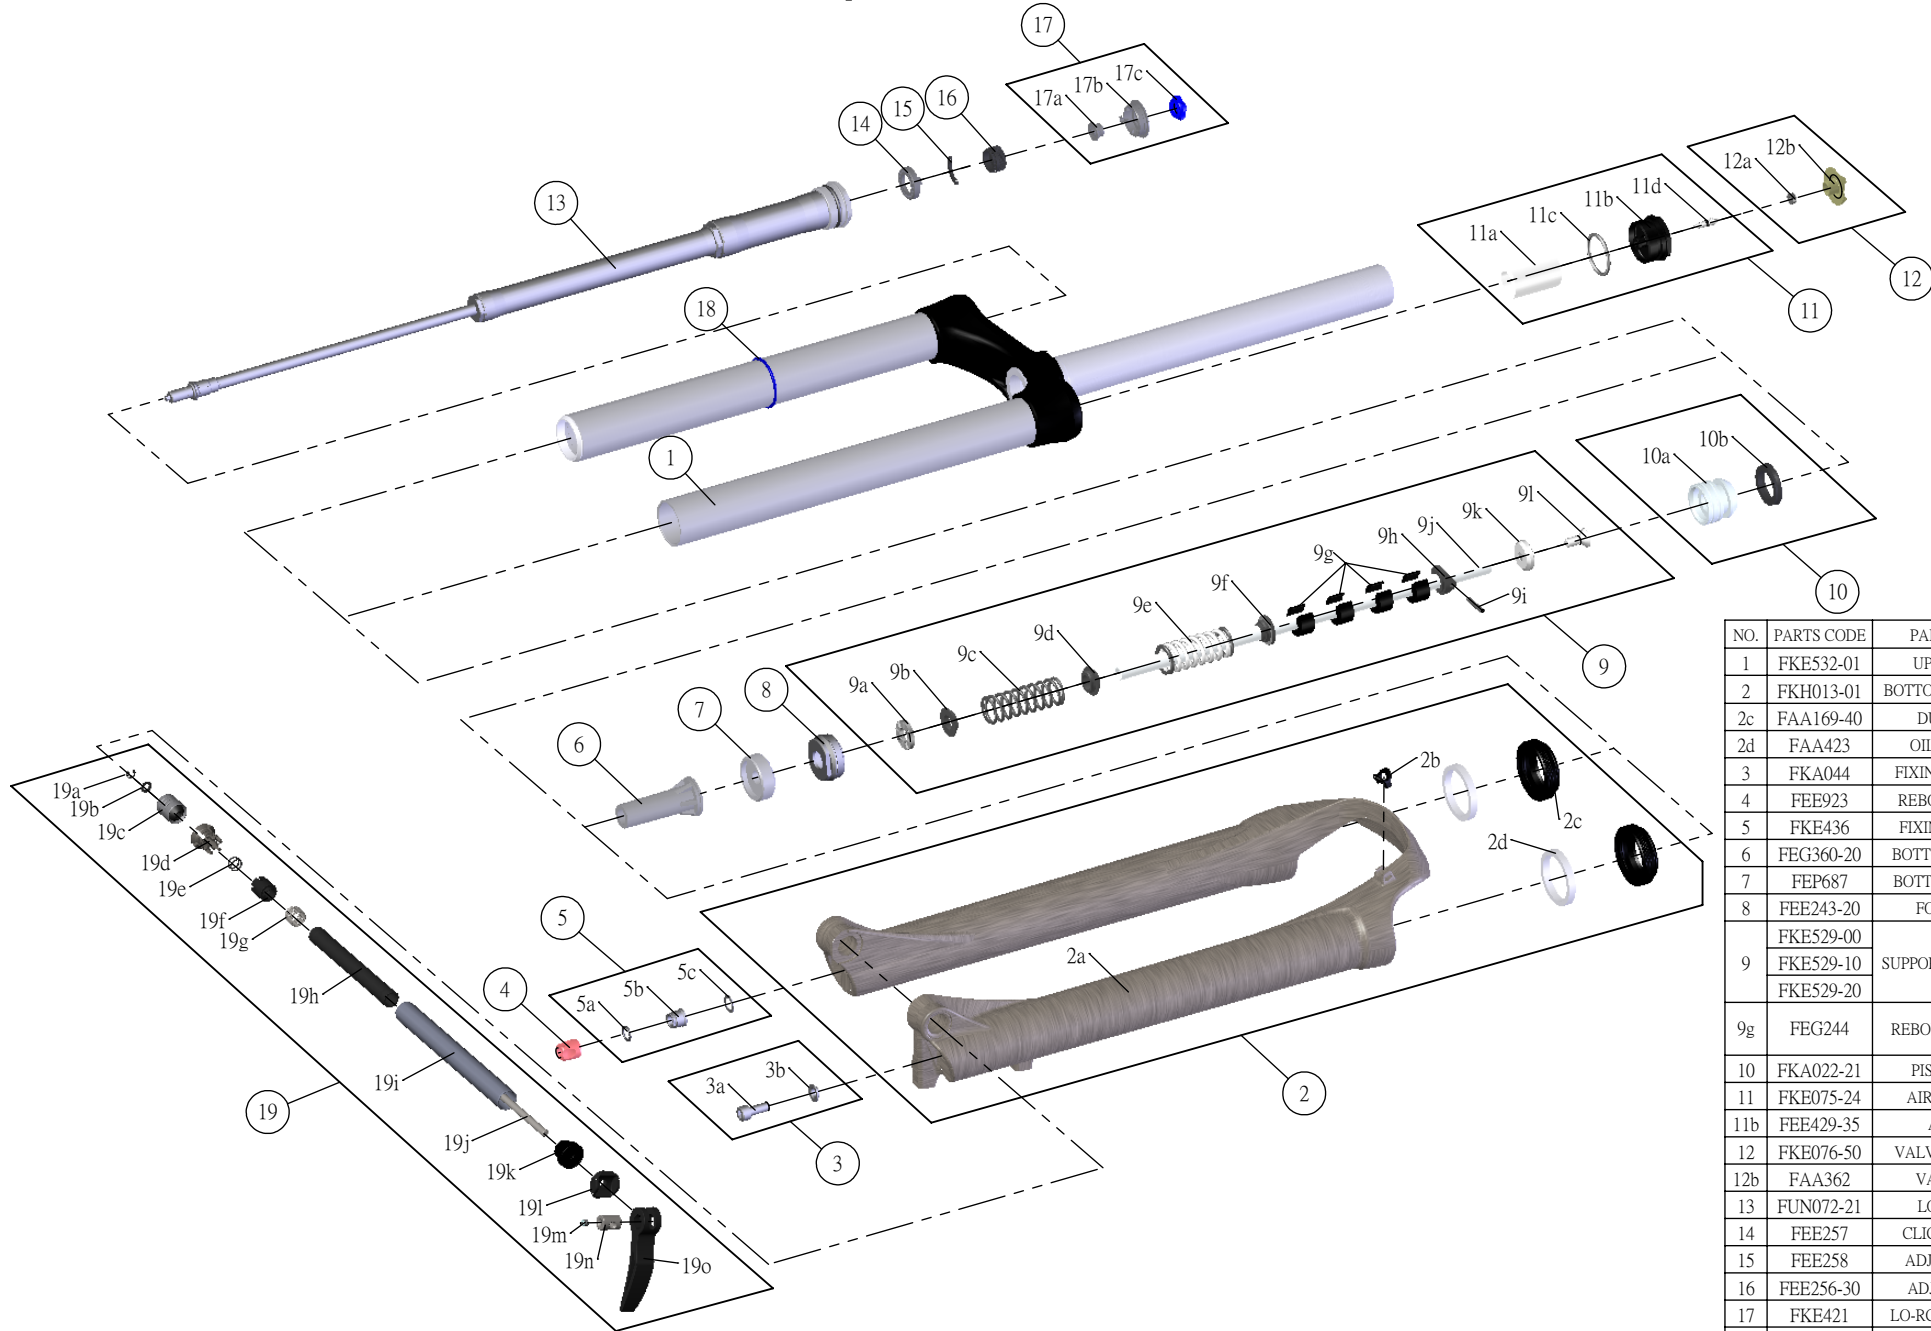

SR SUNTOUR

| | | | |
|---------|------------|---------|---|
| Date | 2016.02.03 | Version | 1 |
| Amended | | | |

SF17-AXON-DS-LORC-15QLC32-29-

| NO. | PARTS CODE | PARTS NAME | 120 | 100 | 80 | QT |
|-----|------------|-------------------|-----|-----|----|----|
| 1 | FKE532-01 | UPPER ASSY | * | * | * | 1 |
| 2 | FKH013-01 | BOTTOM CASE ASSY | * | * | * | 1 |
| 2c | FAA169-40 | DUST SEAL | * | * | * | 2 |
| 2d | FAA423 | OIL WIPER 32 | * | * | * | 2 |
| 3 | FKA044 | FIXING BOLT SET | * | * | * | 1 |
| 4 | FEE923 | REBOUND KNOB | * | * | * | 1 |
| 5 | FKE436 | FIXING NUT SET | * | * | * | 1 |
| 6 | FEG360-20 | BOTTOM STOPPER | * | * | * | 1 |
| 7 | FEP687 | BOTTOM BUMPER | * | * | * | 1 |
| 8 | FEE243-20 | FORK NOSE | * | * | * | 1 |
| 9 | FKE529-00 | SUPPORT TUBE ASSY | * | | | 1 |
| | FKE529-10 | | | * | | 1 |
| | FKE529-20 | | | | * | 1 |
| 9g | FEG244 | REBOUND SPACER | | * | | 2 |
| 10 | FKA022-21 | PISTON UNIT | * | * | * | 1 |
| 11 | FKE075-24 | AIR CAP ASSY | * | * | * | 1 |
| 11b | FEE429-35 | AIR CAP | * | * | * | 1 |
| 12 | FKE076-50 | VALVE CAP ASSY | * | * | * | 1 |
| 12b | FAA362 | VALVE CAP | * | * | * | 1 |
| 13 | FUN072-21 | LORC UNIT | * | * | * | 1 |
| 14 | FEE257 | CLICK HOLDER | * | * | * | 1 |
| 15 | FEE258 | ADJUST CLICK | * | * | * | 1 |
| 16 | FEE256-30 | ADJUST CORE | * | * | * | 1 |
| 17 | FKE421 | LO-RC KNOB ASSY | * | * | * | 1 |
| 18 | FAA397-00 | O RING | * | * | * | 1 |
| 19 | FKA069-25 | 15QLC32 AXLE SET | * | * | * | 1 |