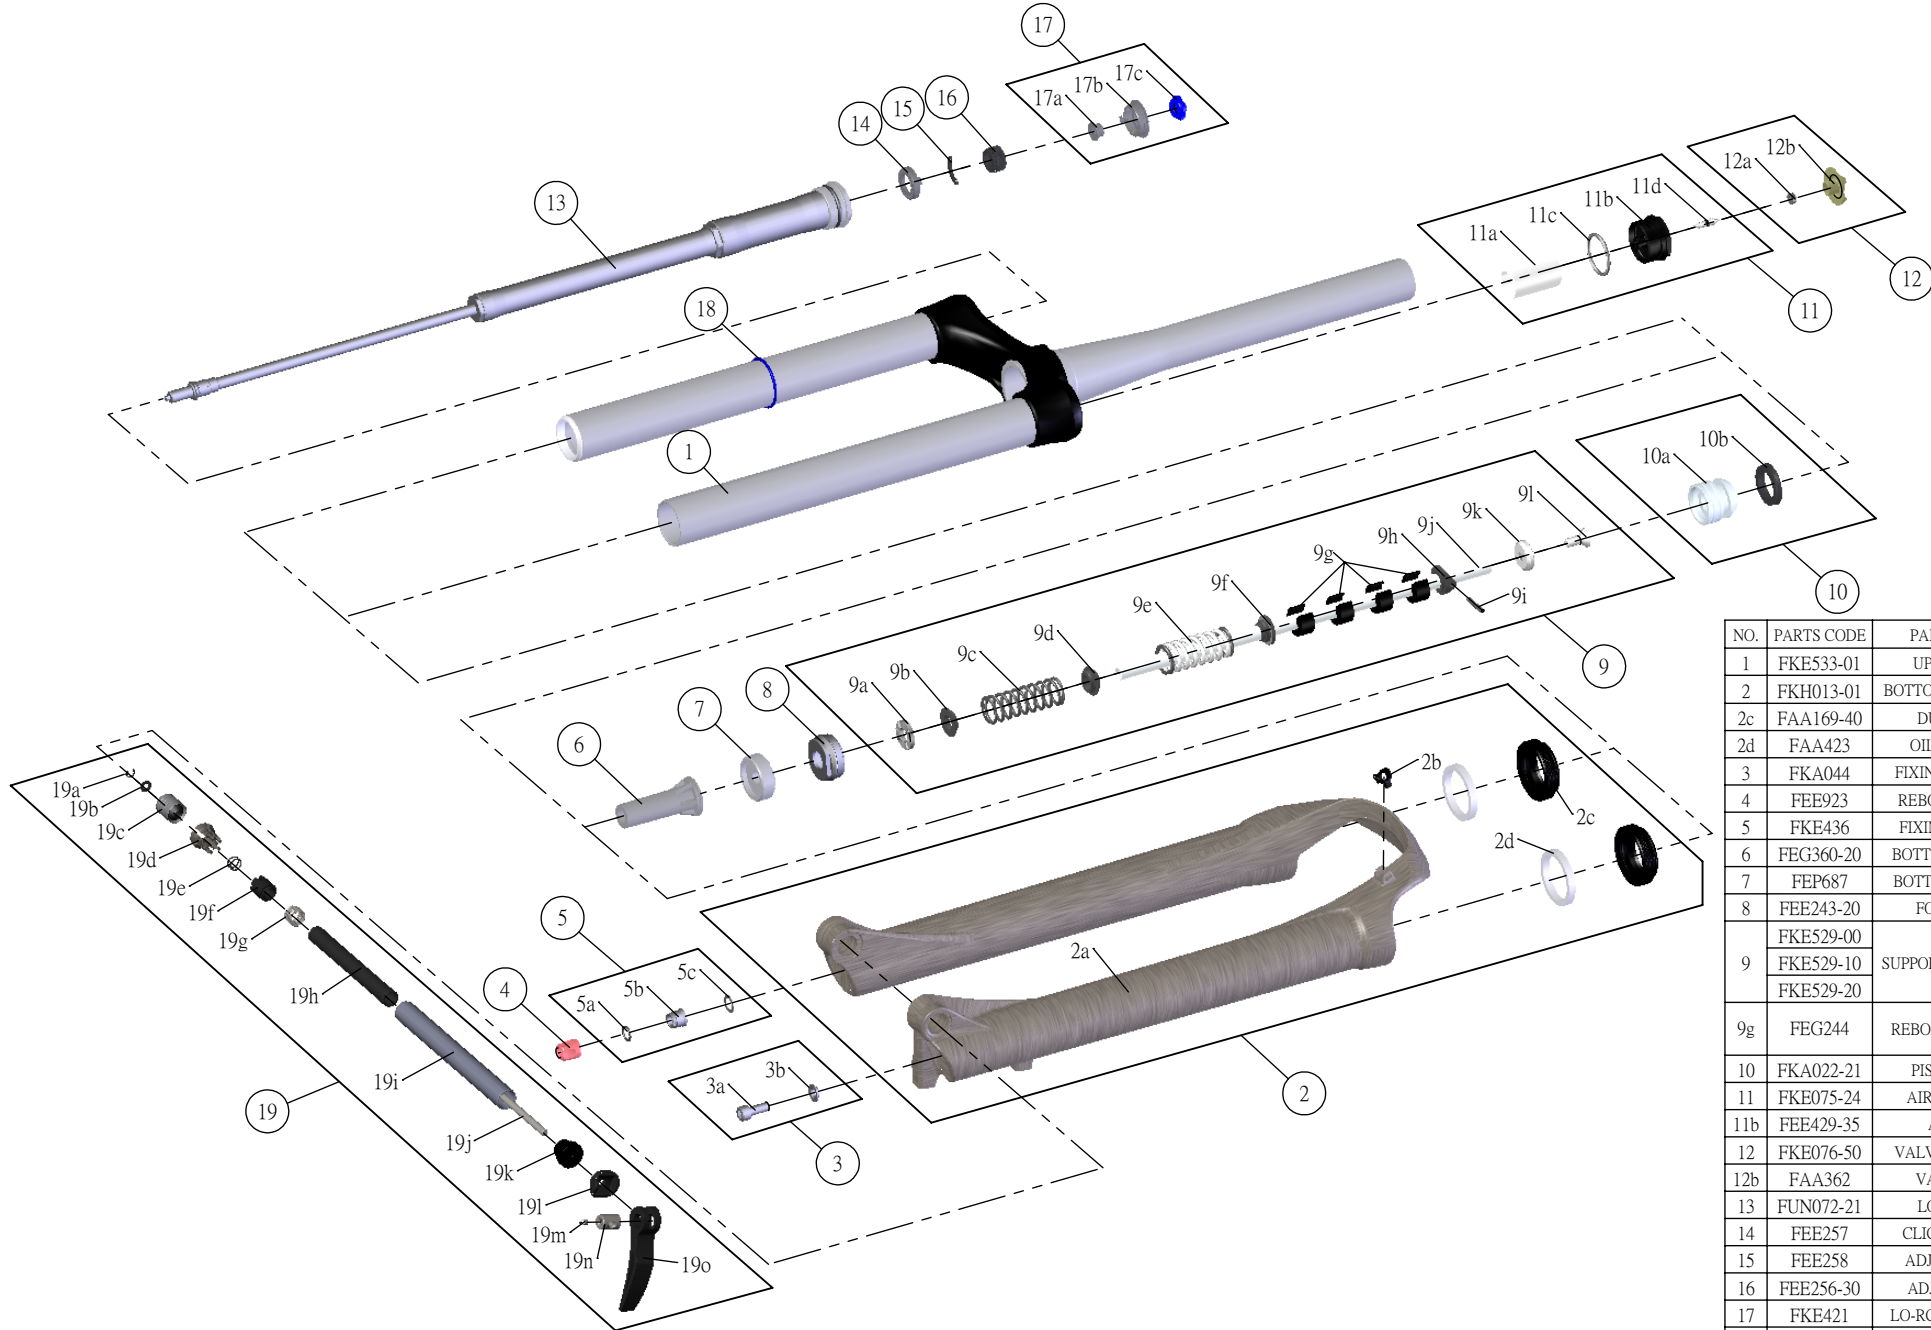

SR SUNTOUR

SF17-AXON-DS-LORC-15QLC32-CTS-29-

| | | | |
|---------|------------|---------|---|
| Date | 2016.02.03 | Version | 1 |
| Amended | | | |

| NO. | PARTS CODE | PARTS NAME | 120 | 100 | 80 | QT |
|-----|------------|-------------------|-----|-----|----|----|
| 1 | FKE533-01 | UPPER ASSY | * | * | * | 1 |
| 2 | FKH013-01 | BOTTOM CASE ASSY | * | * | * | 1 |
| 2c | FAA169-40 | DUST SEAL | * | * | * | 2 |
| 2d | FAA423 | OIL WIPER 32 | * | * | * | 2 |
| 3 | FKA044 | FIXING BOLT SET | * | * | * | 1 |
| 4 | FEE923 | REBOUND KNOB | * | * | * | 1 |
| 5 | FKE436 | FIXING NUT SET | * | * | * | 1 |
| 6 | FEG360-20 | BOTTOM STOPPER | * | * | * | 1 |
| 7 | FEP687 | BOTTOM BUMPER | * | * | * | 1 |
| 8 | FEE243-20 | FORK NOSE | * | * | * | 1 |
| 9 | FKE529-00 | SUPPORT TUBE ASSY | * | | | 1 |
| | FKE529-10 | | | * | | 1 |
| | FKE529-20 | | | | * | 1 |
| 9g | FEG244 | REBOUND SPACER | | * | | 2 |
| 10 | FKA022-21 | PISTON UNIT | * | * | * | 1 |
| 11 | FKE075-24 | AIR CAP ASSY | * | * | * | 1 |
| 11b | FEE429-35 | AIR CAP | * | * | * | 1 |
| 12 | FKE076-50 | VALVE CAP ASSY | * | * | * | 1 |
| 12b | FAA362 | VALVE CAP | * | * | * | 1 |
| 13 | FUN072-21 | LORC UNIT | * | * | * | 1 |
| 14 | FEE257 | CLICK HOLDER | * | * | * | 1 |
| 15 | FEE258 | ADJUST CLICK | * | * | * | 1 |
| 16 | FEE256-30 | ADJUST CORE | * | * | * | 1 |
| 17 | FKE421 | LO-RC KNOB ASSY | * | * | * | 1 |
| 18 | FAA397-00 | O RING | * | * | * | 1 |
| 19 | FKA069-25 | 15QLC32 AXLE SET | * | * | * | 1 |