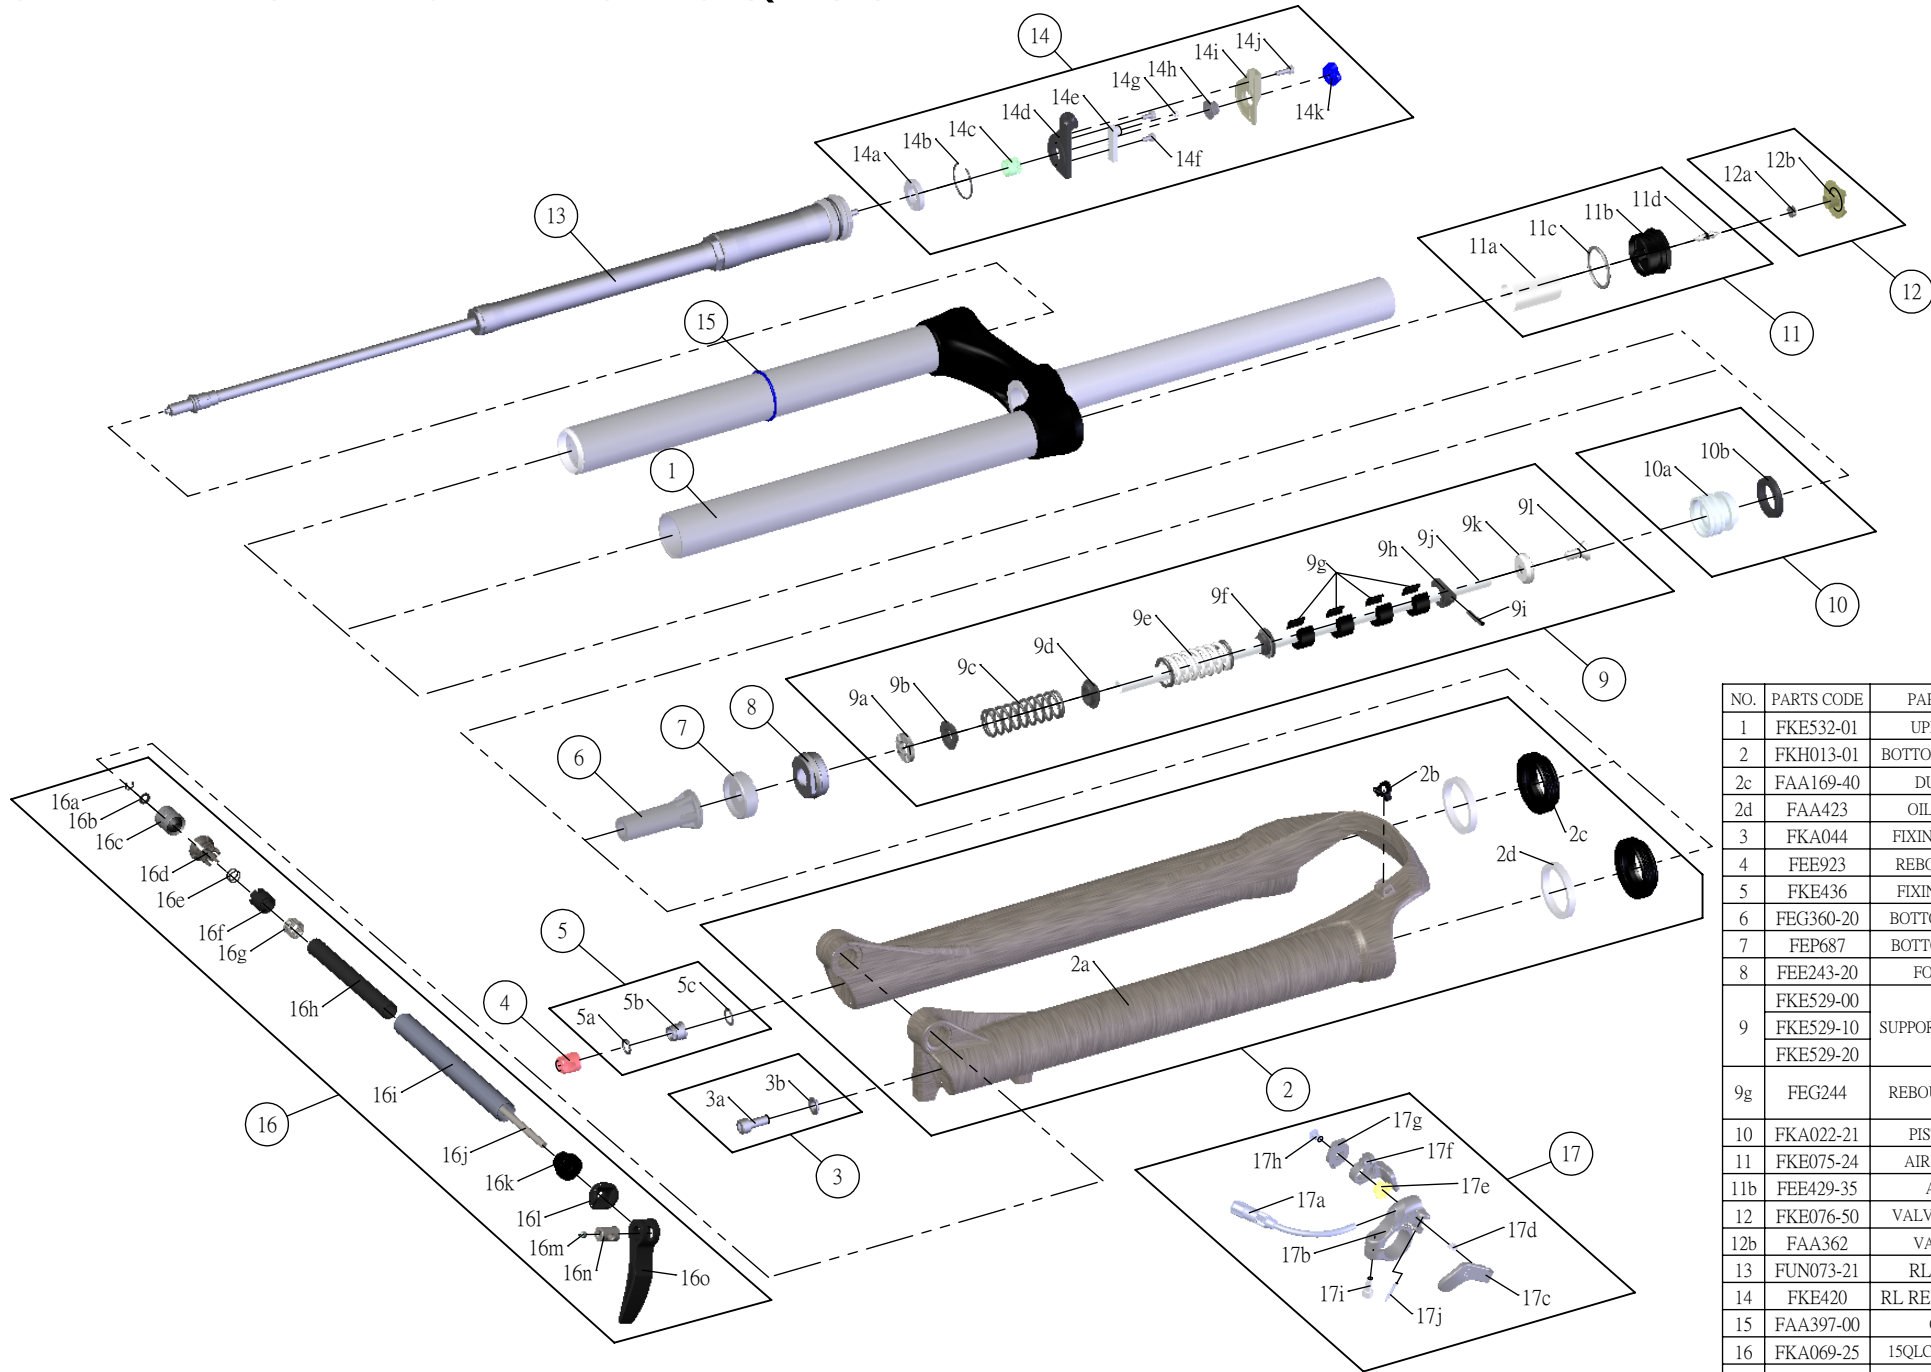

## SF17-AXON-DS-RLRC-15QLC32-29-

|         |            |         |   |
|---------|------------|---------|---|
| Date    | 2016.02.03 | Version | 1 |
| Amended |            |         |   |

| NO. | PARTS CODE | PARTS NAME        | 120 | 100 | 80 | QT |
|-----|------------|-------------------|-----|-----|----|----|
| 1   | FKE532-01  | UPPER ASSY        | *   | *   | *  | 1  |
| 2   | FKH013-01  | BOTTOM CASE ASSY  | *   | *   | *  | 1  |
| 2c  | FAA169-40  | DUST SEAL         | *   | *   | *  | 2  |
| 2d  | FAA423     | OIL WIPER 32      | *   | *   | *  | 2  |
| 3   | FKA044     | FIXING BOLT SET   | *   | *   | *  | 1  |
| 4   | FEE923     | REBOUND KNOB      | *   | *   | *  | 1  |
| 5   | FKE436     | FIXING NUT SET    | *   | *   | *  | 1  |
| 6   | FEG360-20  | BOTTOM STOPPER    | *   | *   | *  | 1  |
| 7   | FEP687     | BOTTOM BUMPER     | *   | *   | *  | 1  |
| 8   | FEE243-20  | FORK NOSE         | *   | *   | *  | 1  |
| 9   | FKE529-00  | SUPPORT TUBE ASSY | *   |     |    | 1  |
|     | FKE529-10  |                   |     | *   |    | 1  |
|     | FKE529-20  |                   |     |     | *  | 1  |
| 9g  | FEG244     | REBOUND SPACER    |     | *   |    | 2  |
|     |            |                   |     |     | *  | 4  |
| 10  | FKA022-21  | PISTON UNIT       | *   | *   | *  | 1  |
| 11  | FKE075-24  | AIR CAP ASSY      | *   | *   | *  | 1  |
| 11b | FEE429-35  | AIR CAP           | *   | *   | *  | 1  |
| 12  | FKE076-50  | VALVE CAP ASSY    | *   | *   | *  | 1  |
| 12b | FAA362     | VALVE CAP         | *   | *   | *  | 1  |
| 13  | FUN073-21  | RLRC UNIT         | *   | *   | *  | 1  |
| 14  | FKE420     | RL REMOTE ASSY    | *   | *   | *  | 1  |
|     |            |                   | *   | *   | *  | 1  |
|     |            |                   | *   | *   | *  | 1  |
|     |            |                   | *   | *   | *  | 1  |
|     |            |                   | *   | *   | *  | 1  |
|     |            |                   | *   | *   | *  | 1  |
|     |            |                   | *   | *   | *  | 1  |
| 15  | FAA397-00  | O RING            | *   | *   | *  | 1  |
| 16  | FKA069-25  | 15QLC32 AXLE SET  | *   | *   | *  | 1  |
| 17  | SL12SC-RLO | REMOTE LEVER ASSY | *   | *   | *  | 1  |