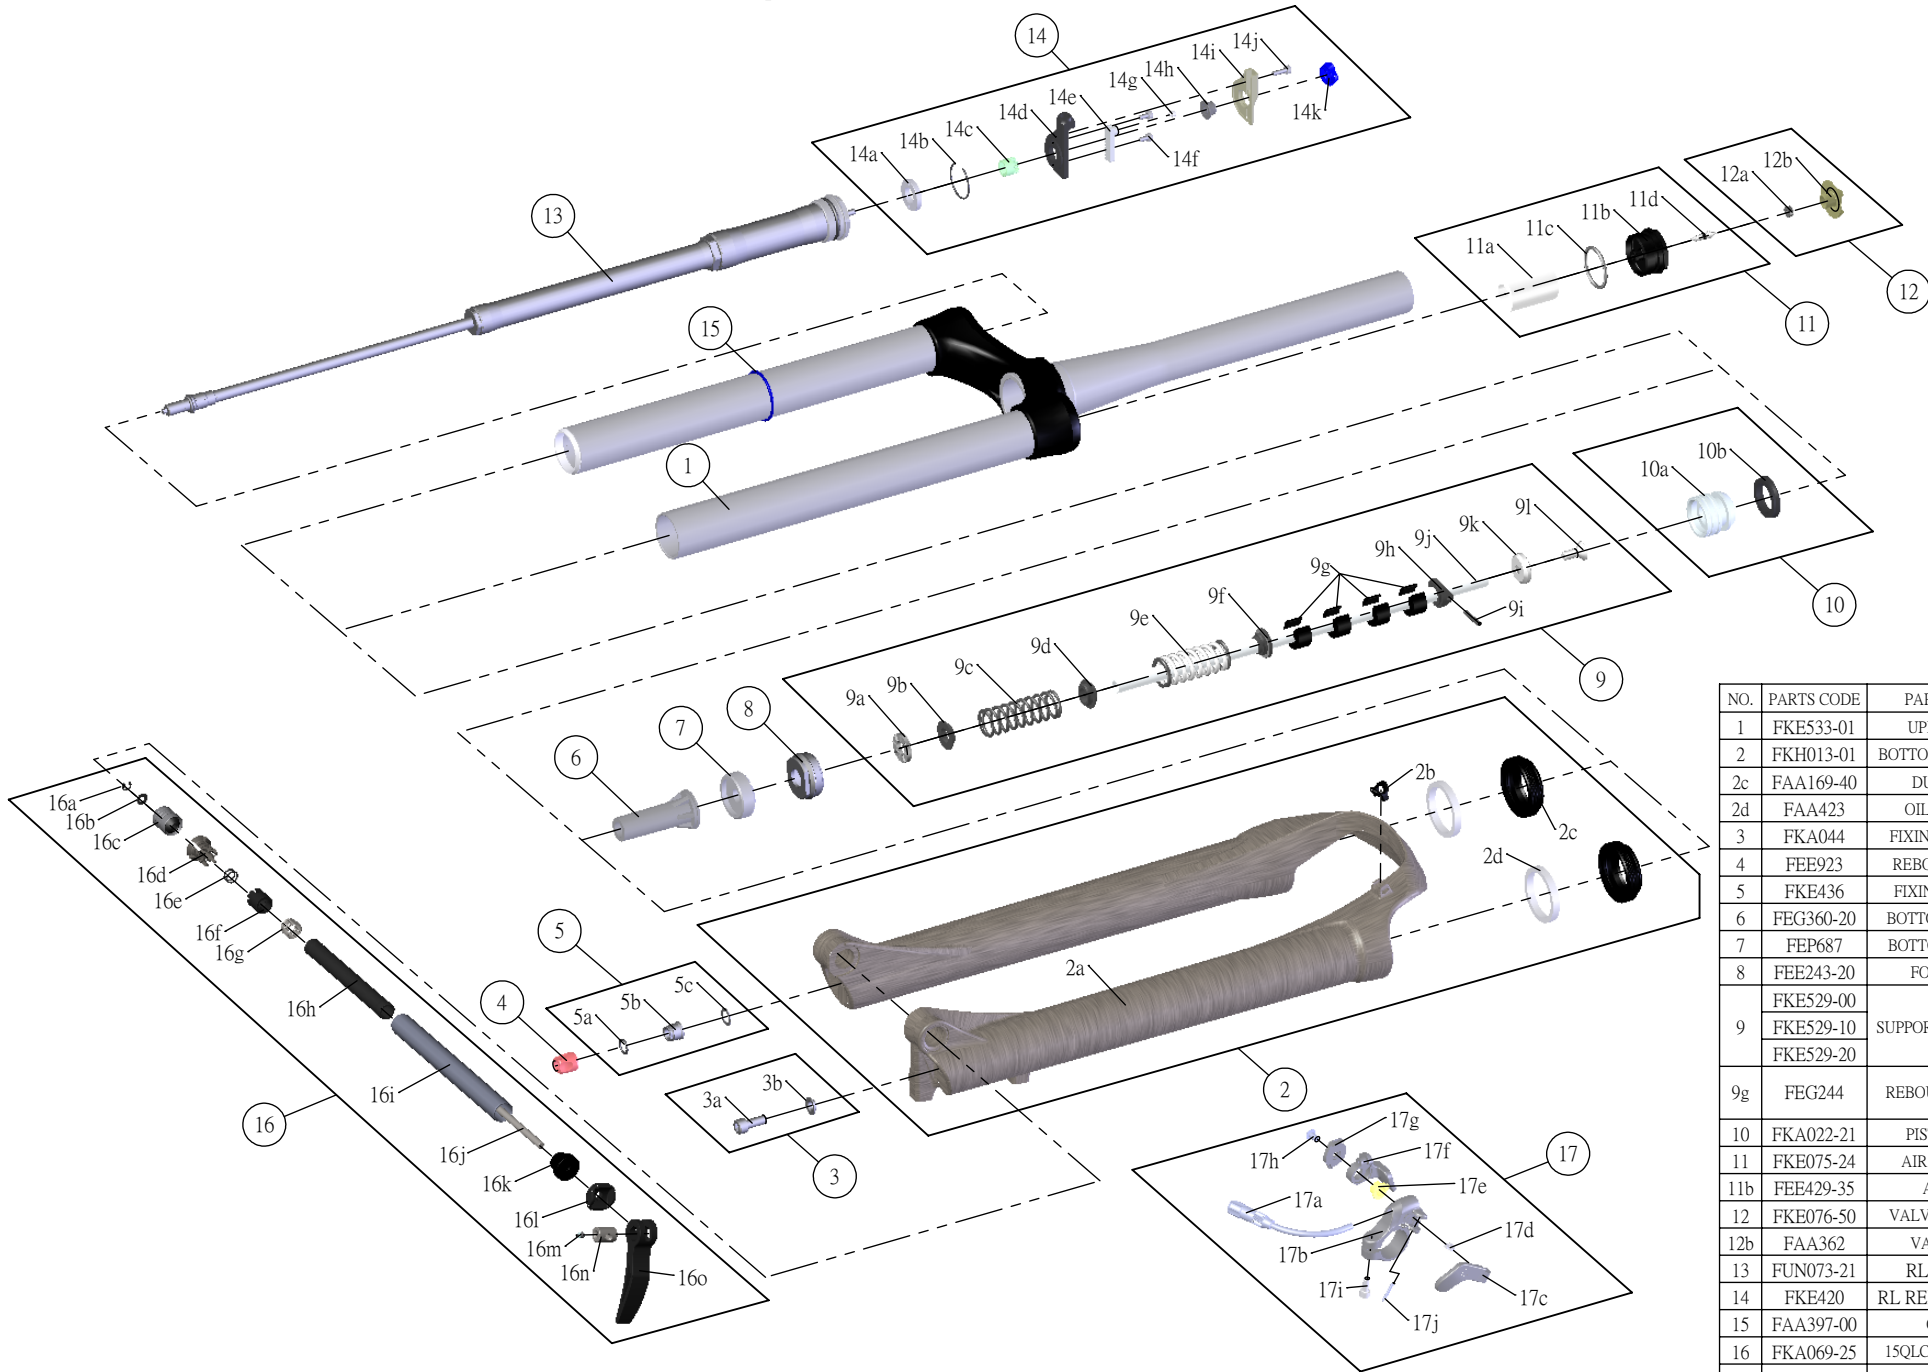

SR SUNTOUR

SF17-AXON-DS-RLRC-15QLC32-CTS-29-

Date	2016.02.03	Version	1
Amended			

NO.	PARTS CODE	PARTS NAME	120	100	80	QT
1	FKE533-01	UPPER ASSY	*	*	*	1
2	FKH013-01	BOTTOM CASE ASSY	*	*	*	1
2c	FAA169-40	DUST SEAL	*	*	*	2
2d	FAA423	OIL WIPER 32	*	*	*	2
3	FKA044	FIXING BOLT SET	*	*	*	1
4	FEE923	REBOUND KNOB	*	*	*	1
5	FKE436	FIXING NUT SET	*	*	*	1
6	FEG360-20	BOTTOM STOPPER	*	*	*	1
7	FEP687	BOTTOM BUMPER	*	*	*	1
8	FEE243-20	FORK NOSE	*	*	*	1
9	FKE529-00	SUPPORT TUBE ASSY	*			1
	FKE529-10			*		1
	FKE529-20				*	1
9g	FEG244	REBOUND SPACER		*		2
					*	4
10	FKA022-21	PISTON UNIT	*	*	*	1
11	FKE075-24	AIR CAP ASSY	*	*	*	1
11b	FEE429-35	AIR CAP	*	*	*	1
12	FKE076-50	VALVE CAP ASSY	*	*	*	1
12b	FAA362	VALVE CAP	*	*	*	1
13	FUN073-21	RLRC UNIT	*	*	*	1
14	FKE420	RL REMOTE ASSY	*	*	*	1
			*	*	*	1
			*	*	*	1
			*	*	*	1
			*	*	*	1
			*	*	*	1
			*	*	*	1
15	FAA397-00	O RING	*	*	*	1
16	FKA069-25	15QLC32 AXLE SET	*	*	*	1
17	SL12SC-RLO	REMOTE LEVER ASSY	*	*	*	1