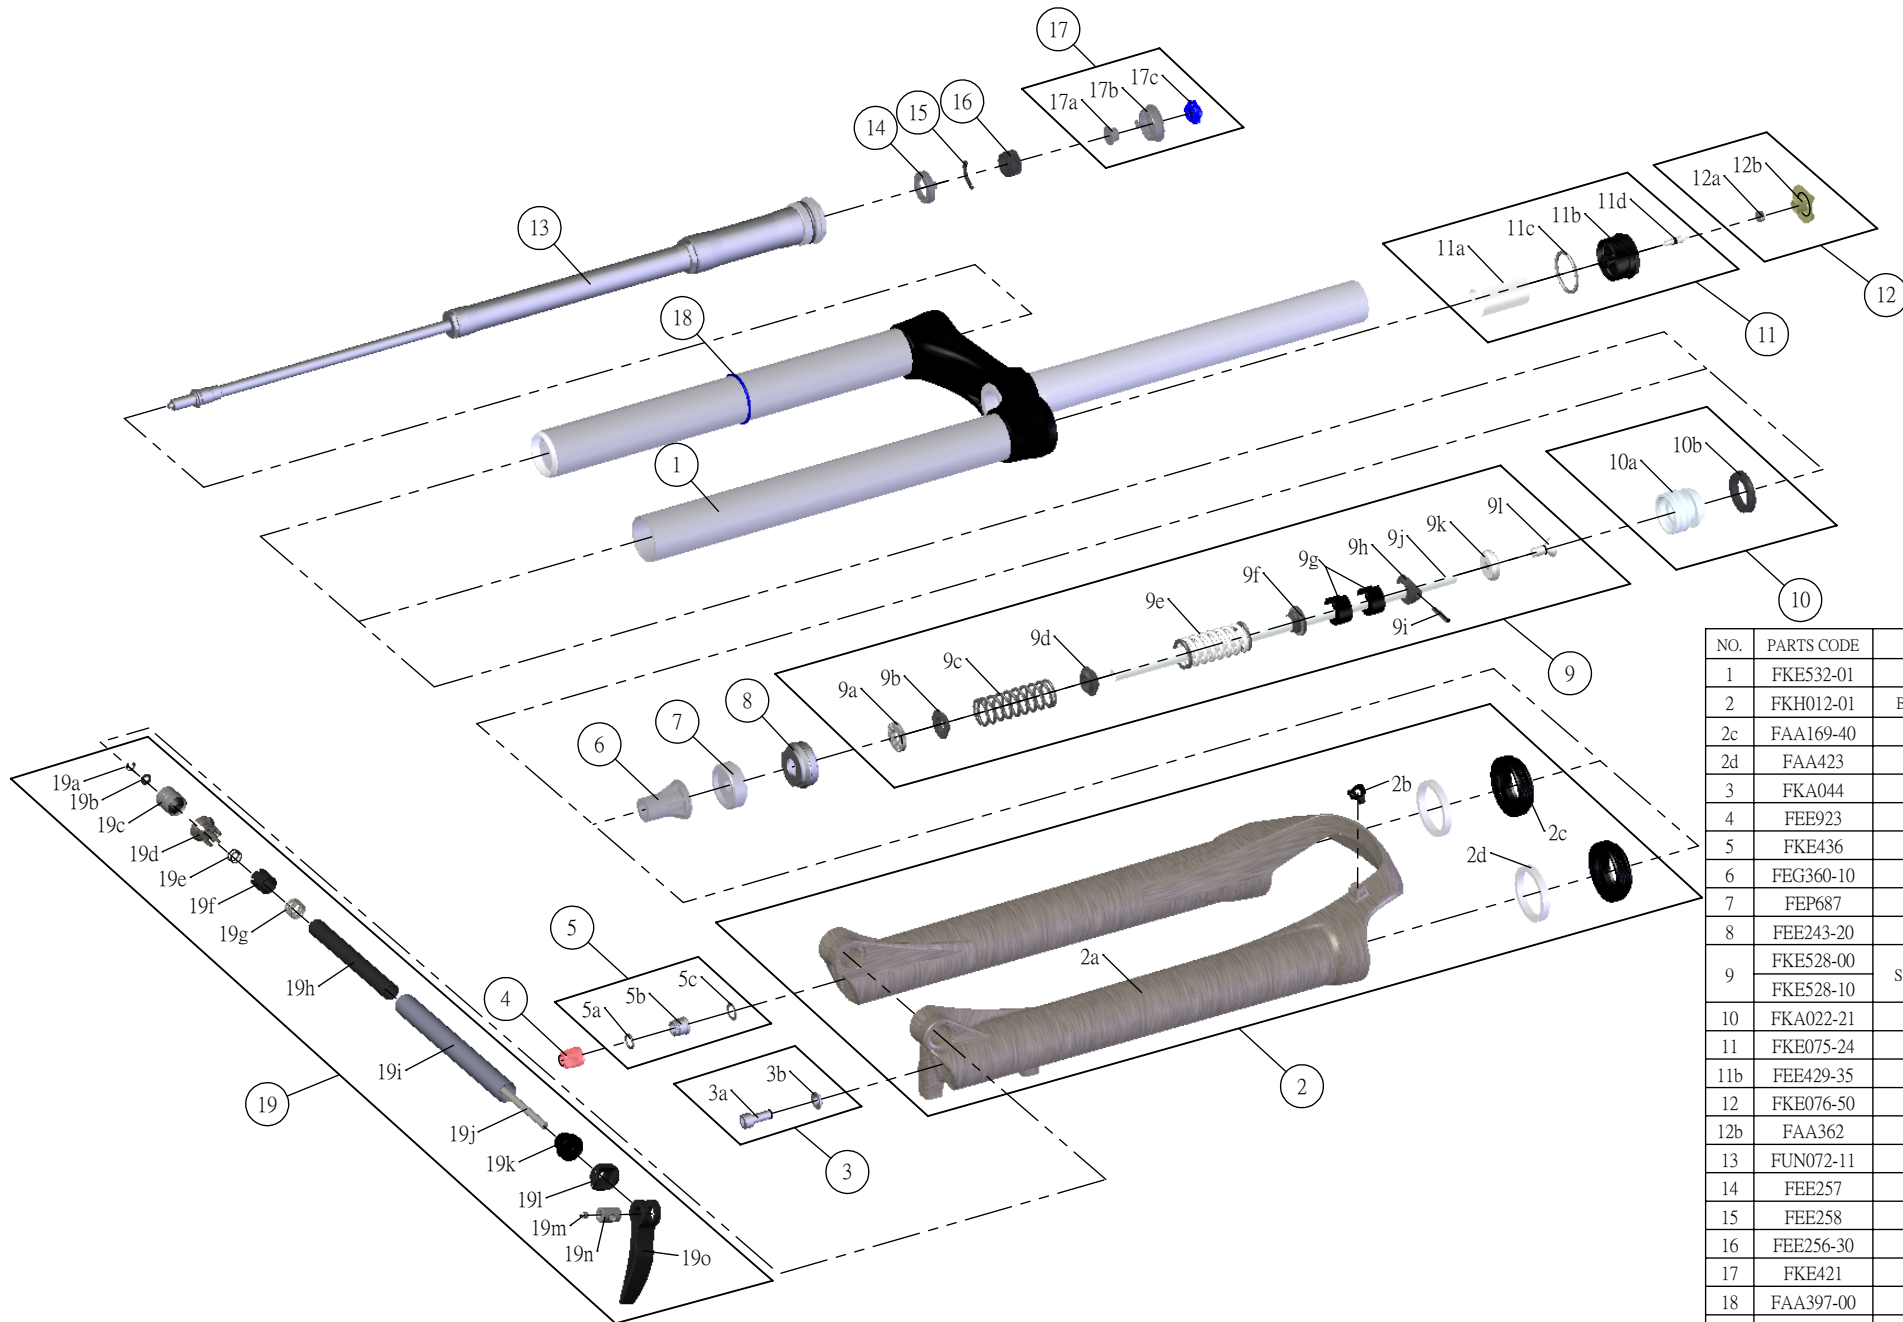

SF SUNTOUR

SF17-AXON-DS-LORC-15QLC32-27.5-

Date	2016.02.02	Version	1
Amended			

NO.	PARTS CODE	PARTS NAME	120	100	QT
1	FKE532-01	UPPER ASSY	*	*	1
2	FKH012-01	BOTTOM CASE ASSY	*	*	1
2c	FAA169-40	DUST SEAL	*	*	2
2d	FAA423	OIL WIPER 32	*	*	2
3	FKA044	FIXING BOLT SET	*	*	1
4	FEE923	REBOUND KNOB	*	*	1
5	FKE436	FIXING NUT SET	*	*	1
6	FEG360-10	BOTTOM STOPPER	*	*	1
7	FEP687	BOTTOM BUMPER	*	*	1
8	FEE243-20	FORK NOSE	*	*	1
9	FKE528-00	SUPPORT TUBE ASSY	*	*	1
	FKE528-10		*	*	1
10	FKA022-21	PISTON UNIT	*	*	1
11	FKE075-24	AIR CAP ASSY	*	*	1
11b	FEE429-35	AIR CAP	*	*	1
12	FKE076-50	VALVE CAP ASSY	*	*	1
12b	FAA362	VALVE CAP	*	*	1
13	FUN072-11	LORC UNIT	*	*	1
14	FEE257	CLICK HOLDER	*	*	1
15	FEE258	ADJUST CLICK	*	*	1
16	FEE256-30	ADJUST CORE	*	*	1
17	FKE421	LO-RC KNOB ASSY	*	*	1
18	FAA397-00	O RING	*	*	1
19	FKA069-25	15QLC32 AXLE SET	*	*	1