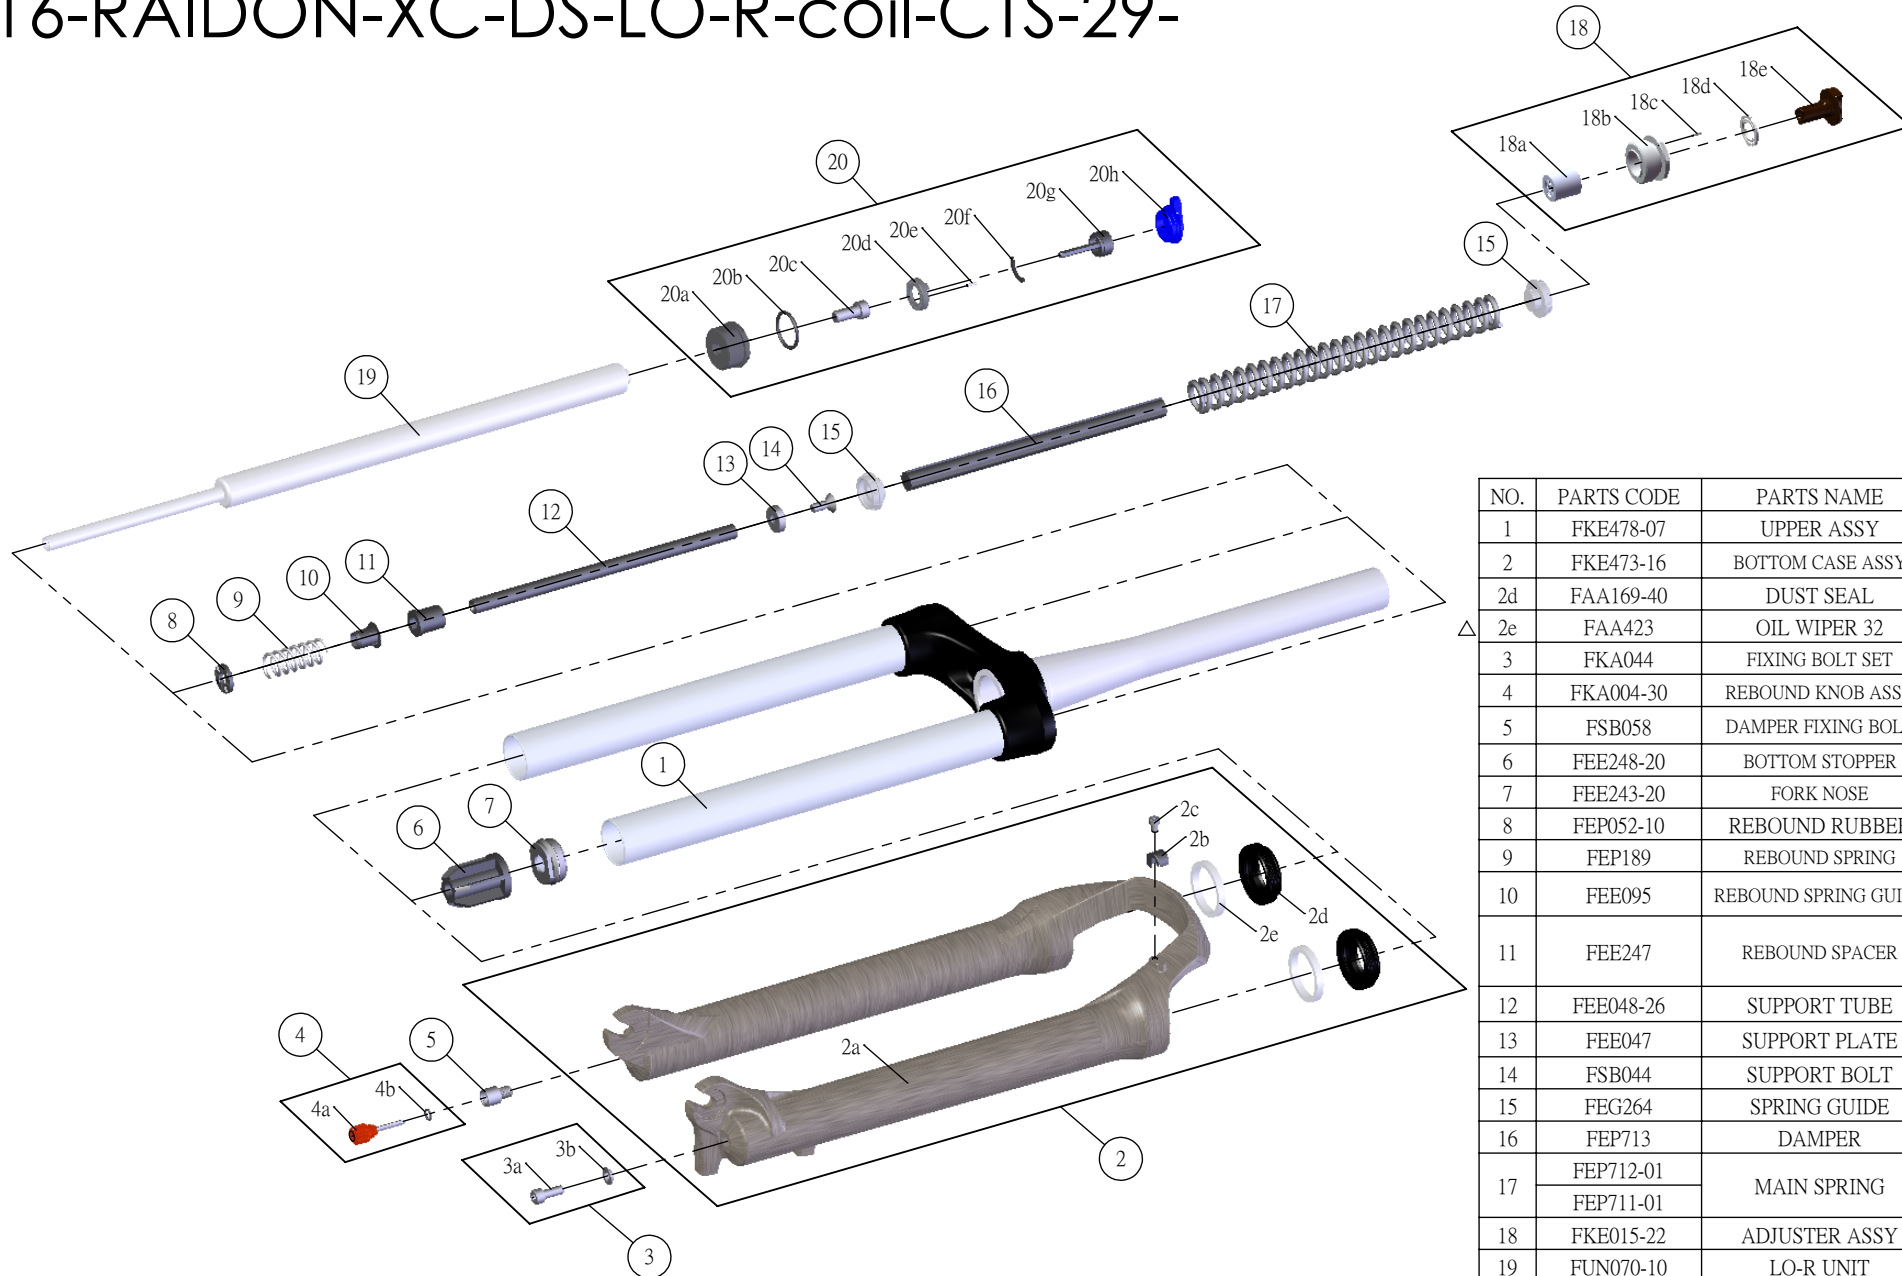

SR SUNTOUR

SF16-RAIDON-XC-DS-LO-R-coil-CTS-29-

Date	2015.01.13	Version	2
Amended	2015.08.18		

NO.	PARTS CODE	PARTS NAME	80	100	QT
1	FKE478-07	UPPER ASSY	*	*	1
2	FKE473-16	BOTTOM CASE ASSY	*	*	1
2d	FAA169-40	DUST SEAL	*	*	2
2e	FAA423	OIL WIPER 32	*	*	2
3	FKA044	FIXING BOLT SET	*	*	1
4	FKA004-30	REBOUND KNOB ASSY	*	*	1
5	FSB058	DAMPER FIXING BOLT	*	*	1
6	FEE248-20	BOTTOM STOPPER	*	*	1
7	FEE243-20	FORK NOSE	*	*	1
8	FEP052-10	REBOUND RUBBER	*	*	1
9	FEP189	REBOUND SPRING	*	*	1
10	FEE095	REBOUND SPRING GUIDE	*	*	1
11	FEE247	REBOUND SPACER		*	1
			*		2
12	FEE048-26	SUPPORT TUBE	*	*	1
13	FEE047	SUPPORT PLATE	*	*	1
14	FSB044	SUPPORT BOLT	*	*	1
15	FEG264	SPRING GUIDE	*	*	2
16	FEP713	DAMPER	*	*	1
17	FEP712-01	MAIN SPRING	*		1
	FEP711-01			*	1
18	FKE015-22	ADJUSTER ASSY	*	*	1
19	FUN070-10	LO-R UNIT	*	*	1
20	FKE526-02	LO TOP CAP ASSY	*	*	1
20a	FEE260	ADJUST CAP	*	*	1
20g	FKA066	ADJUST CORE ASSY	*	*	1
20h	FEG361-01	LO KNOB	*	*	1