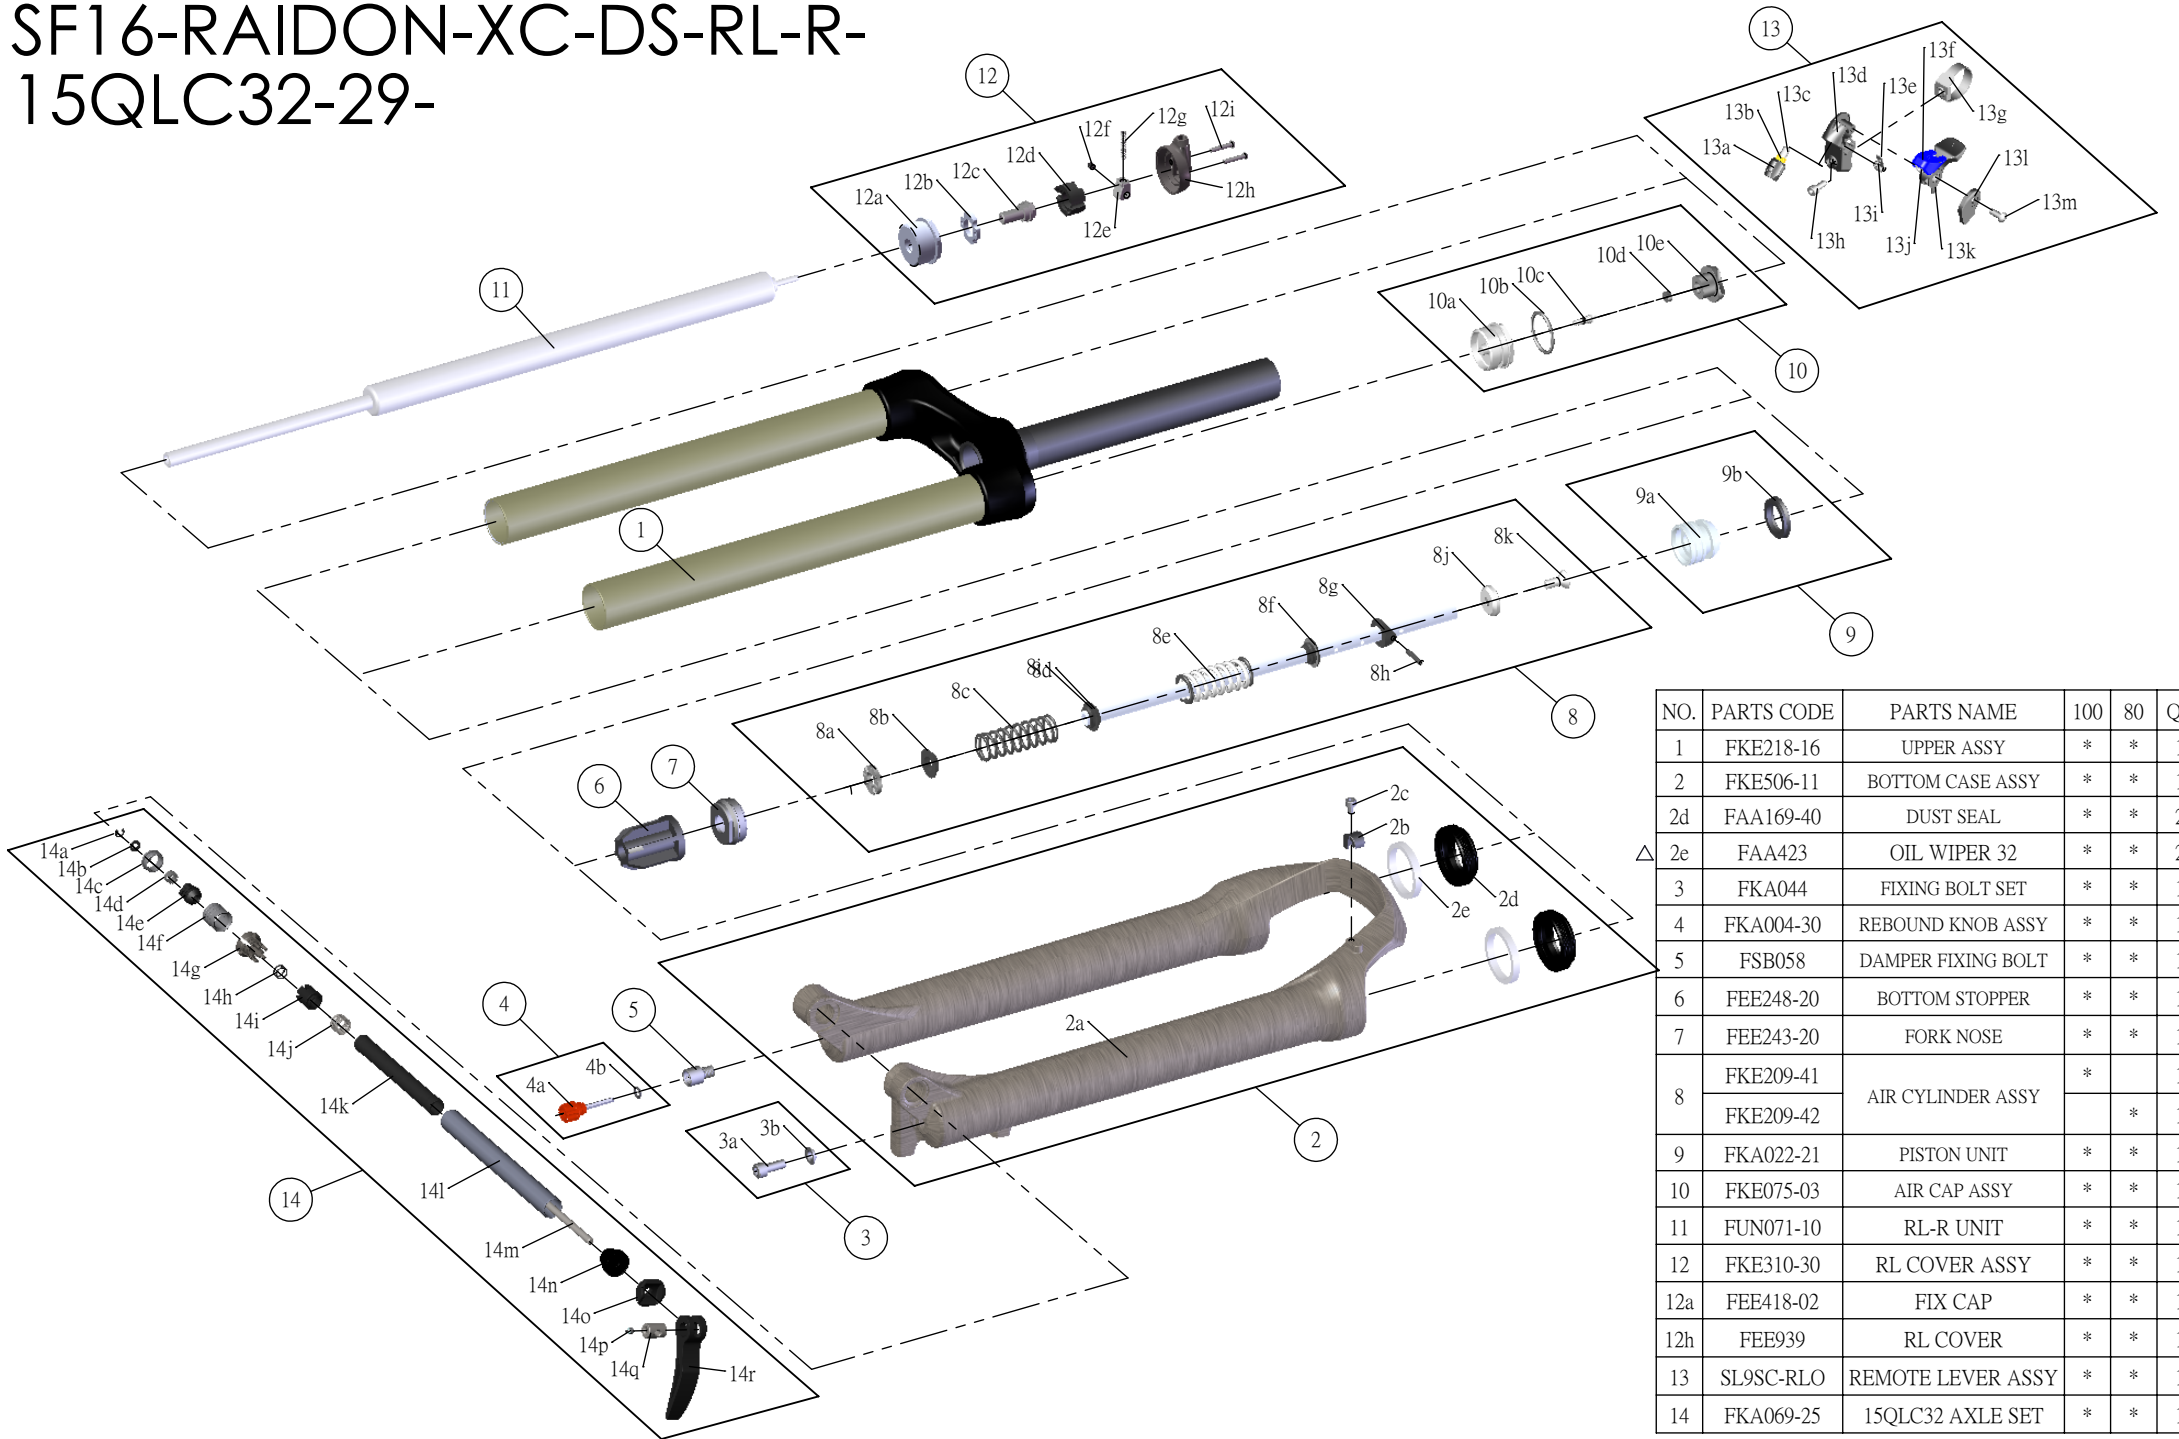

SR SUNTOUR

SF16-RAIDON-XC-DS-RL-R- 15QLC32-29-

Date	2015.01.13	Version	2
Amended	2015.08.18		

NO.	PARTS CODE	PARTS NAME	100	80	QT
1	FKE218-16	UPPER ASSY	*	*	1
2	FKE506-11	BOTTOM CASE ASSY	*	*	1
2d	FAA169-40	DUST SEAL	*	*	2
2e	FAA423	OIL WIPER 32	*	*	2
3	FKA044	FIXING BOLT SET	*	*	1
4	FKA004-30	REBOUND KNOB ASSY	*	*	1
5	FSB058	DAMPER FIXING BOLT	*	*	1
6	FEE248-20	BOTTOM STOPPER	*	*	1
7	FEE243-20	FORK NOSE	*	*	1
8	FKE209-41	AIR CYLINDER ASSY	*		1
	FKE209-42			*	1
9	FKA022-21	PISTON UNIT	*	*	1
10	FKE075-03	AIR CAP ASSY	*	*	1
11	FUN071-10	RL-R UNIT	*	*	1
12	FKE310-30	RL COVER ASSY	*	*	1
12a	FEE418-02	FIX CAP	*	*	1
12h	FEE939	RL COVER	*	*	1
13	SL9SC-RLO	REMOTE LEVER ASSY	*	*	1
14	FKA069-25	15QLC32 AXLE SET	*	*	1