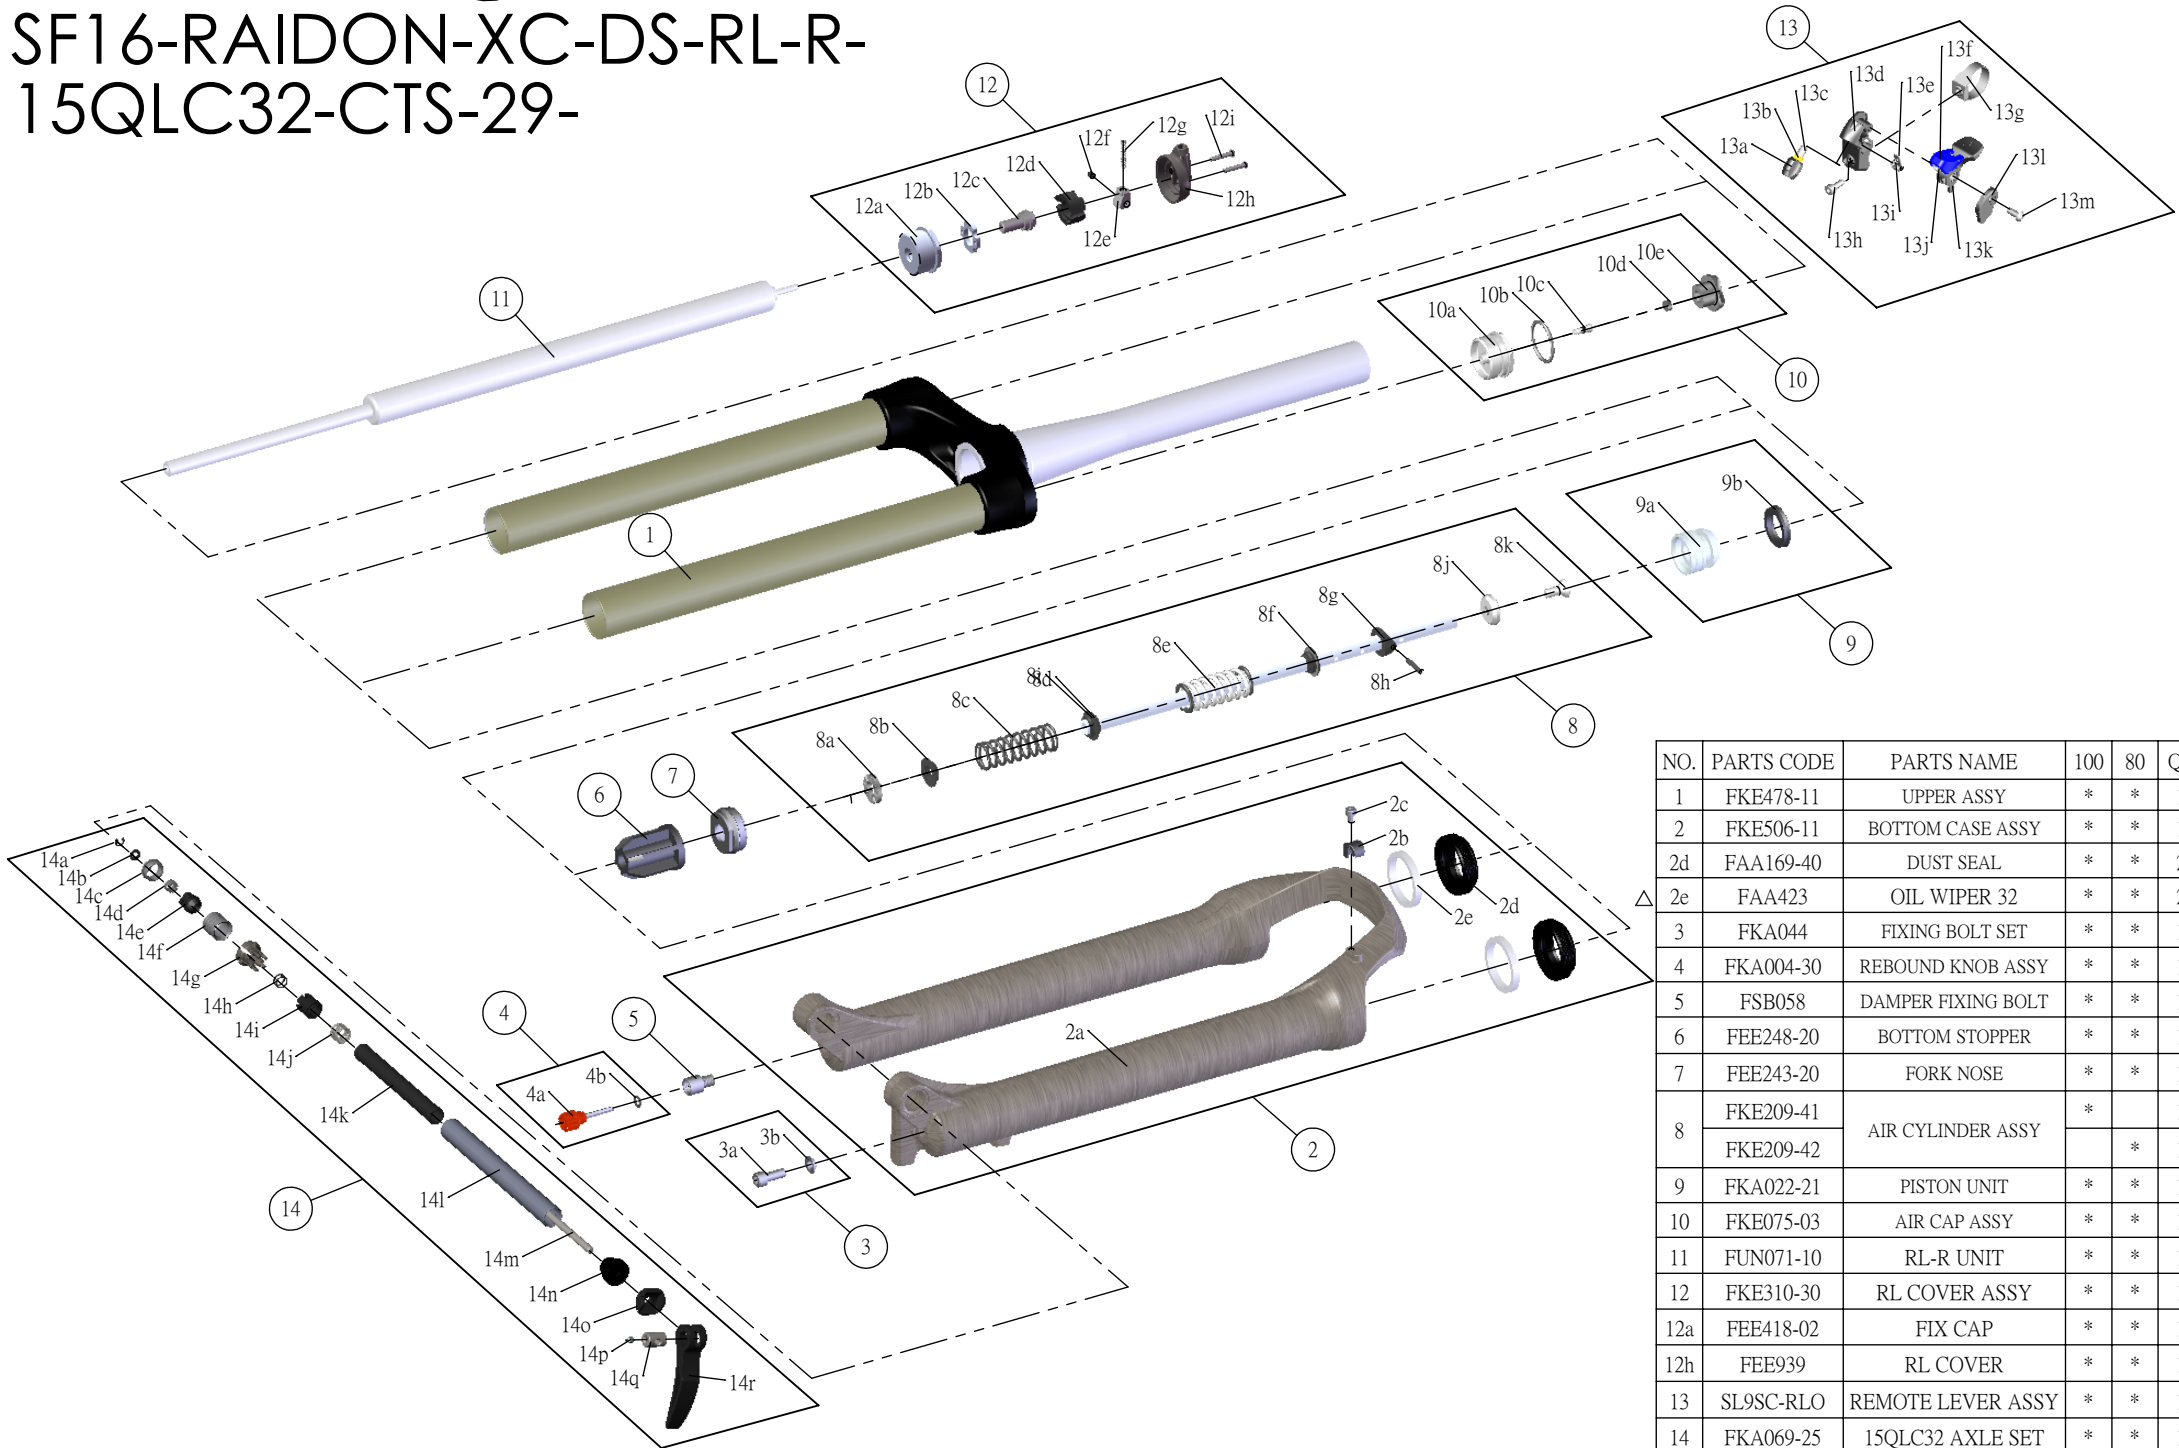

SR SUNTOUR

SF16-RAIDON-XC-DS-RL-R- 15QLC32-CTS-29-

Date	2015.01.13	Version	2
Amended	2015.08.18		

NO.	PARTS CODE	PARTS NAME	100	80	QT
1	FKE478-11	UPPER ASSY	*	*	1
2	FKE506-11	BOTTOM CASE ASSY	*	*	1
2d	FAA169-40	DUST SEAL	*	*	2
2e	FAA423	OIL WIPER 32	*	*	2
3	FKA044	FIXING BOLT SET	*	*	1
4	FKA004-30	REBOUND KNOB ASSY	*	*	1
5	FSB058	DAMPER FIXING BOLT	*	*	1
6	FEE248-20	BOTTOM STOPPER	*	*	1
7	FEE243-20	FORK NOSE	*	*	1
8	FKE209-41	AIR CYLINDER ASSY	*		1
	FKE209-42			*	1
9	FKA022-21	PISTON UNIT	*	*	1
10	FKE075-03	AIR CAP ASSY	*	*	1
11	FUN071-10	RL-R UNIT	*	*	1
12	FKE310-30	RL COVER ASSY	*	*	1
12a	FEE418-02	FIX CAP	*	*	1
12h	FEE939	RL COVER	*	*	1
13	SL9SC-RLO	REMOTE LEVER ASSY	*	*	1
14	FKA069-25	15QLC32 AXLE SET	*	*	1