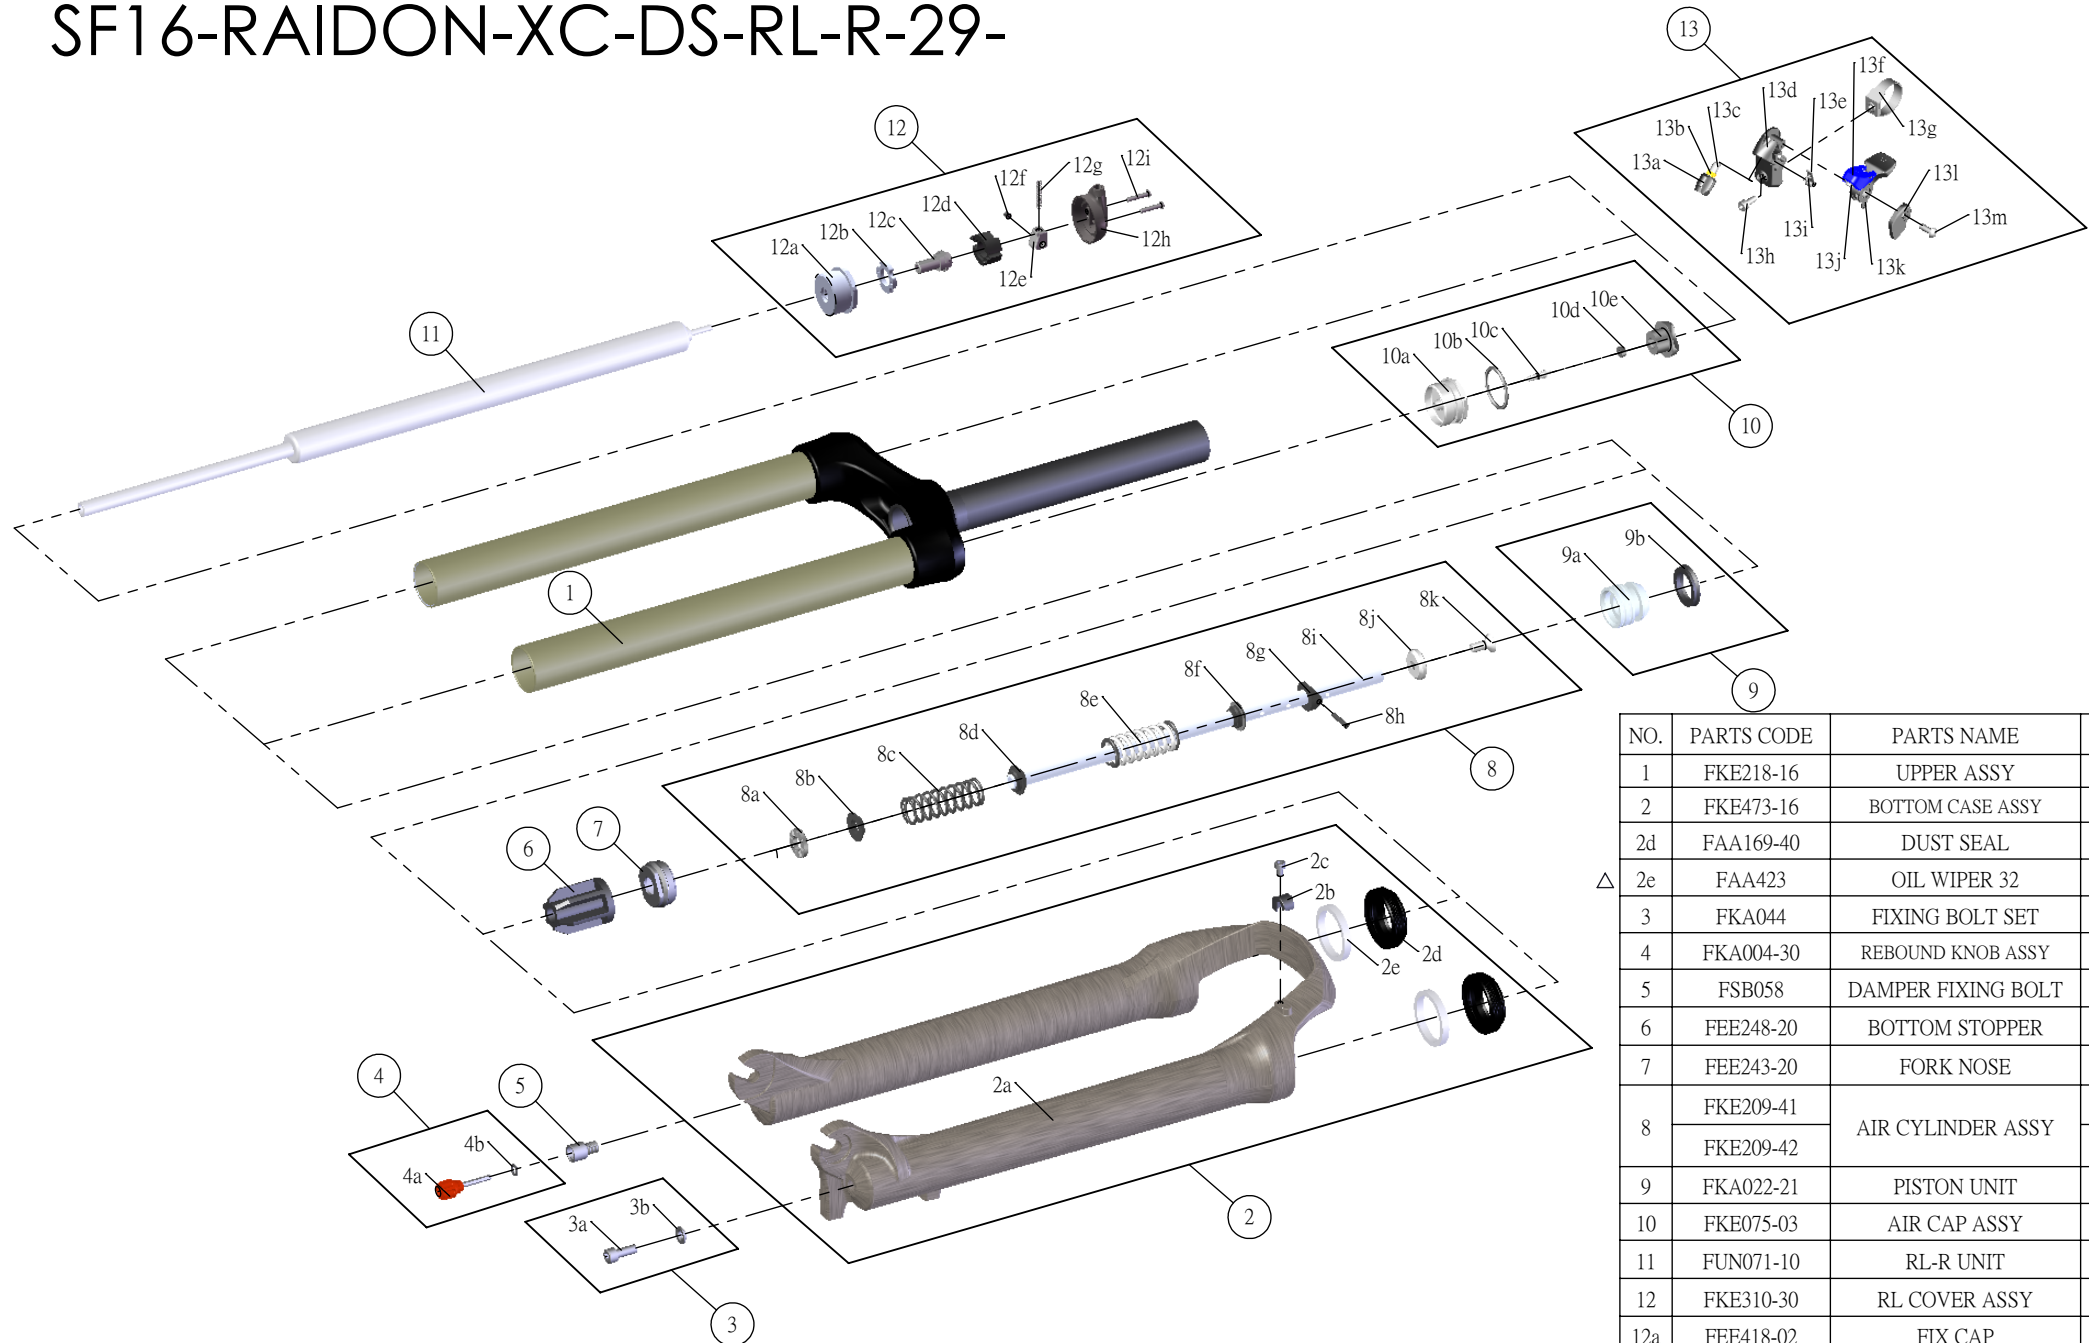

SR SUNTOUR

SF16-RAIDON-XC-DS-RL-R-29-

Date	2015.01.12	Version	2
Amended	2015.08.18		

NO.	PARTS CODE	PARTS NAME	100	80	QT
1	FKE218-16	UPPER ASSY	*	*	1
2	FKE473-16	BOTTOM CASE ASSY	*	*	1
2d	FAA169-40	DUST SEAL	*	*	2
△ 2e	FAA423	OIL WIPER 32	*	*	2
3	FKA044	FIXING BOLT SET	*	*	1
4	FKA004-30	REBOUND KNOB ASSY	*	*	1
5	FSB058	DAMPER FIXING BOLT	*	*	1
6	FEE248-20	BOTTOM STOPPER	*	*	1
7	FEE243-20	FORK NOSE	*	*	1
8	FKE209-41	AIR CYLINDER ASSY	*		1
	FKE209-42			*	1
9	FKA022-21	PISTON UNIT	*	*	1
10	FKE075-03	AIR CAP ASSY	*	*	1
11	FUN071-10	RL-R UNIT	*	*	1
12	FKE310-30	RL COVER ASSY	*	*	1
12a	FEE418-02	FIX CAP	*	*	1
12h	FEE939	RL COVER	*	*	1
13	SL9SC-RLO	REMOTE LEVER ASSY	*	*	1