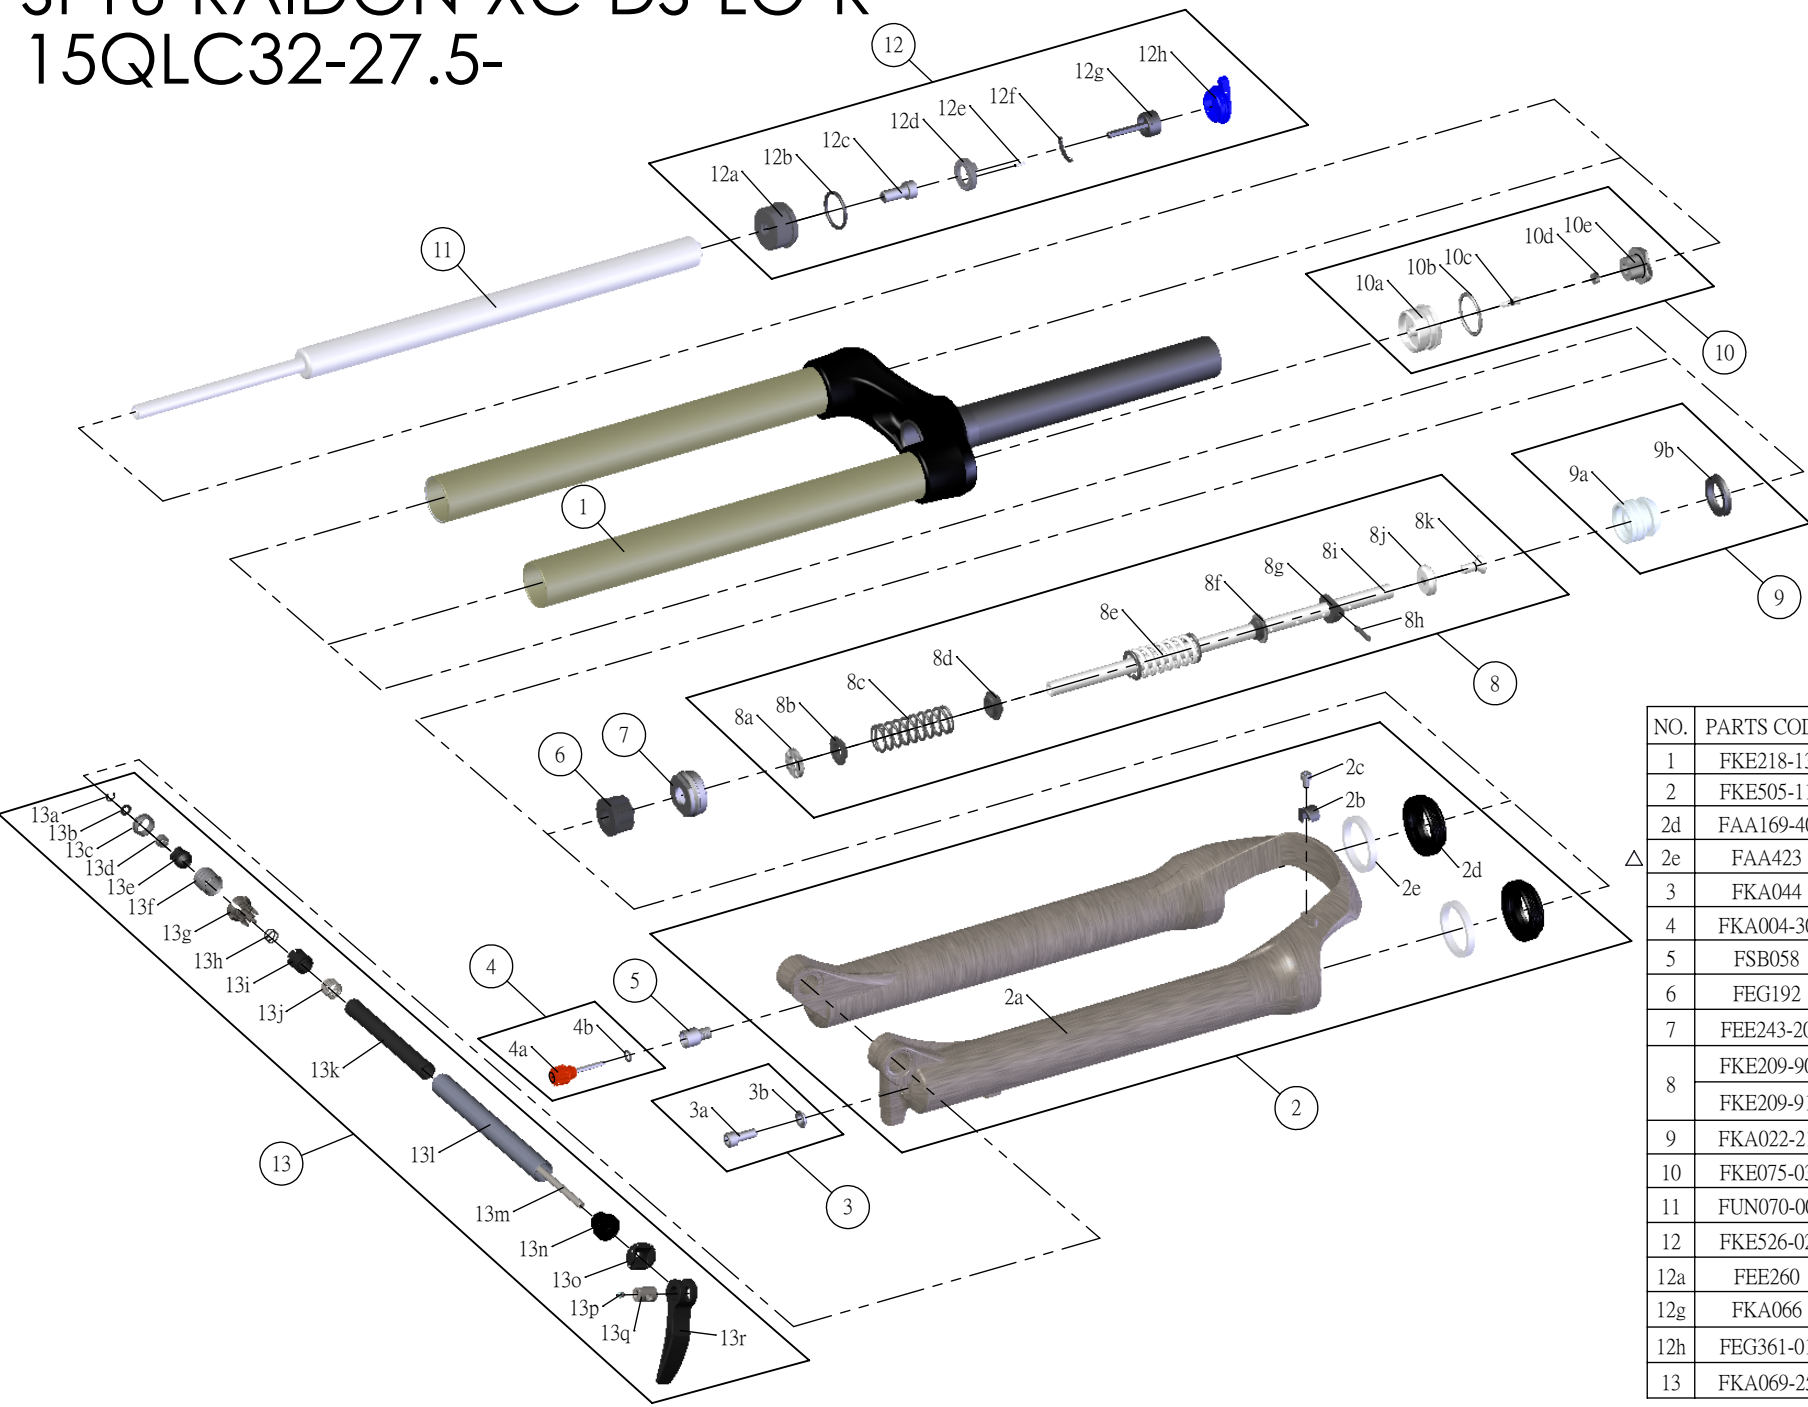

SUNTOUR

SF16-RAIDON-XC-DS-LO-R- 15QLC32-27.5-

Date	2015.01.06	Version	2
Amended	2015.08.18		

NO.	PARTS CODE	PARTS NAME	120	100	QT
1	FKE218-13	UPPER ASSY	*	*	1
2	FKE505-11	BOTTOM CASE ASSY	*	*	1
2d	FAA169-40	DUST SEAL	*	*	2
2e	FAA423	OIL WIPER 32	*	*	2
3	FKA044	FIXING BOLT SET	*	*	1
4	FKA004-30	REBOUND KNOB ASSY	*	*	1
5	FSB058	DAMPER FIXING BOLT	*	*	1
6	FEQ192	BOTTOM STOPPER	*	*	1
7	FEE243-20	FORK NOSE	*	*	1
8	FKE209-90	AIR CYLINDER ASSY	*		1
	FKE209-91			*	1
9	FKA022-21	PISTON UNIT	*	*	1
10	FKE075-03	AIR CAP ASSY	*	*	1
11	FUN070-00	LO-R UNIT	*	*	1
12	FKE526-02	LO TOP CAP ASSY	*	*	1
12a	FEE260	ADJUST CAP	*	*	1
12g	FKA066	ADJUST CORE ASSY	*	*	1
12h	FEG361-01	LO KNOB	*	*	1
13	FKA069-25	15QLC32 AXLE SET	*	*	1